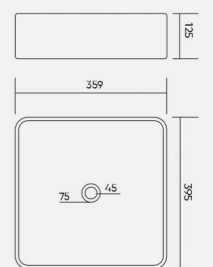

COLOR
☐ ☐ ☐

COLOR
☐ ☐ ☐

COLOR
☐ ☐ ☐

COLOR
☐ ☐ ☐

COLOR
☐ ☐ ☐