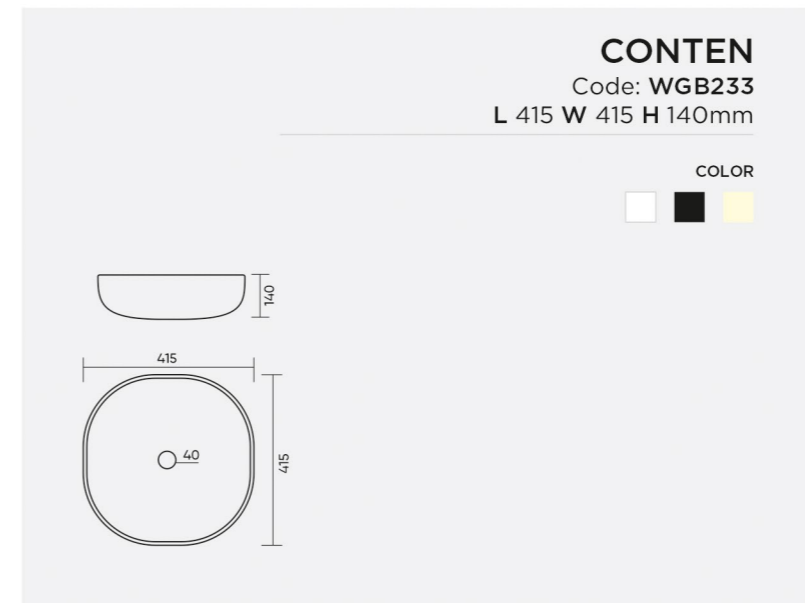

CARBEN
Code: WGB234
L 505 W 360 H 130mm

COLOR
☐ ☐ ☐