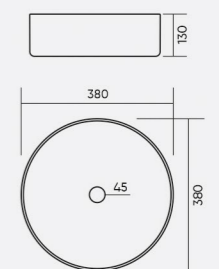

CLARA
Code: WGB203
L 440 W 440 H 135mm

COLOR

CARDIN
Code: WGB206
L 455 W 335 H 140mm

COLOR

CANON
Code: WGB204
L 495 W 300 H 125mm

COLOR

CIRCUL
Code: WGB207
L 380 W 380 H 130mm

COLOR