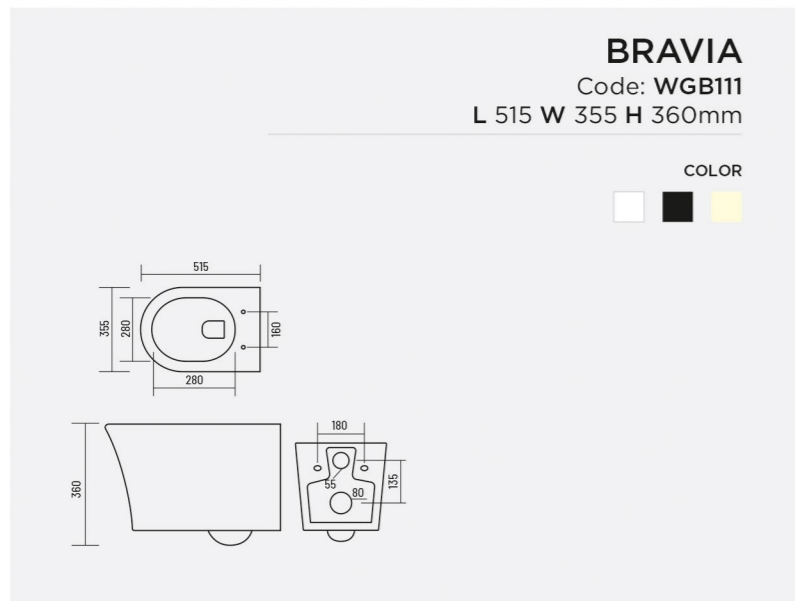

BRAVIA

Code: **WGB111**
L 515 W 355 H 360mm

COLOR