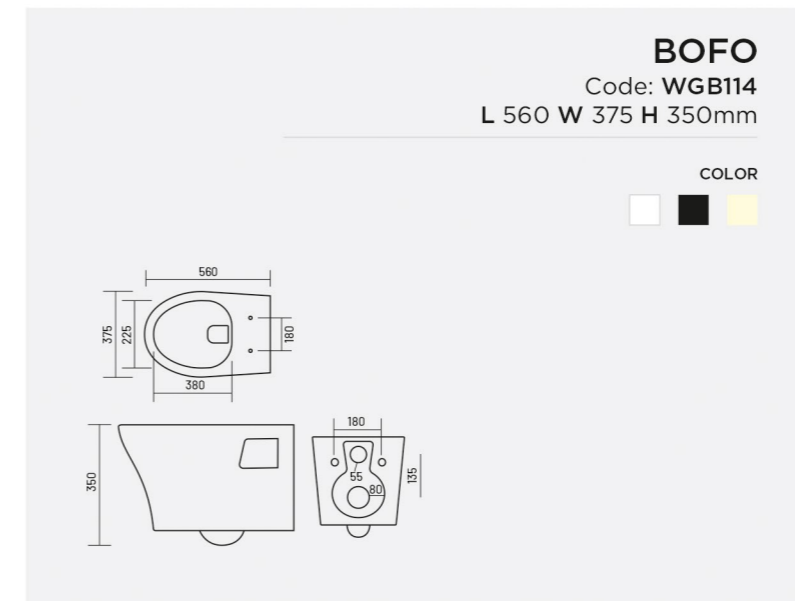

Code: **WGB113**
L 540 W 375 H 340mm

COLOR

BRAVIA

Code: **WGB111**
L 515 W 355 H 360mm

COLOR

BOFO

Code: **WGB114**
L 560 W 375 H 350mm

COLOR