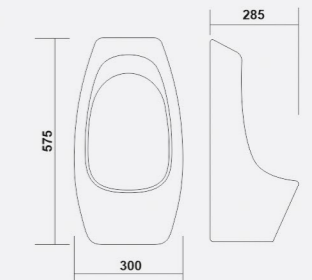

COLOR

COLOR

COLOR

COLOR

COLOR