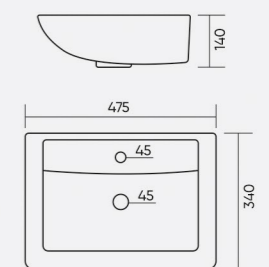

COLOR
 [White] [Black] [Yellow]

CARLO
 Code: WGB249
 L 585 W 405 H 155mm

COLOR
 [White] [Black] [Yellow]

CIBA
 Code: WGB250
 L 380 W 380 H 120mm

COLOR
 [White] [Black] [Yellow]

CLAYART
 Code: WGB247
 L 430 W 375 H 135mm

COLOR
 [White] [Black] [Yellow]

CIBO
 Code: WGB250
 L 380 W 380 H 120mm

COLOR
 [White] [Black] [Yellow]

GALA
Code: WGB301
L 470 W 365 H 195mm

COLOR

WALL HUNG BASIN

GLORY
Code: WGB302
L 460 W 360 H 150mm

COLOR

GOLF
Code: WGB303
L 400 W 355 H 155mm

COLOR

GLID
Code: WGB304
L 475 W 340 H 140mm

COLOR

GORAS

Code: **WGB305**
L 455 W 305 H 200mm

COLOR

GRESS