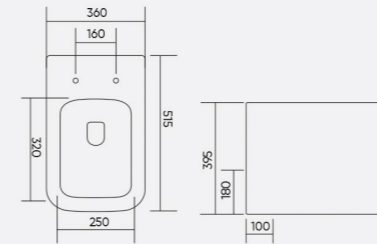

COLOR
☐ ☐ ☐

COLOR
☐ ☐ ☐

COLOR
☐ ☐ ☐

COLOR
☐ ☐ ☐

COLOR
☐ ☐ ☐

IRITA
Code: WGB603
L 510 W 360 H 390mm
S-Trap 100mm
P-Trap 180mm

COLOR
☐ ☐ ☐