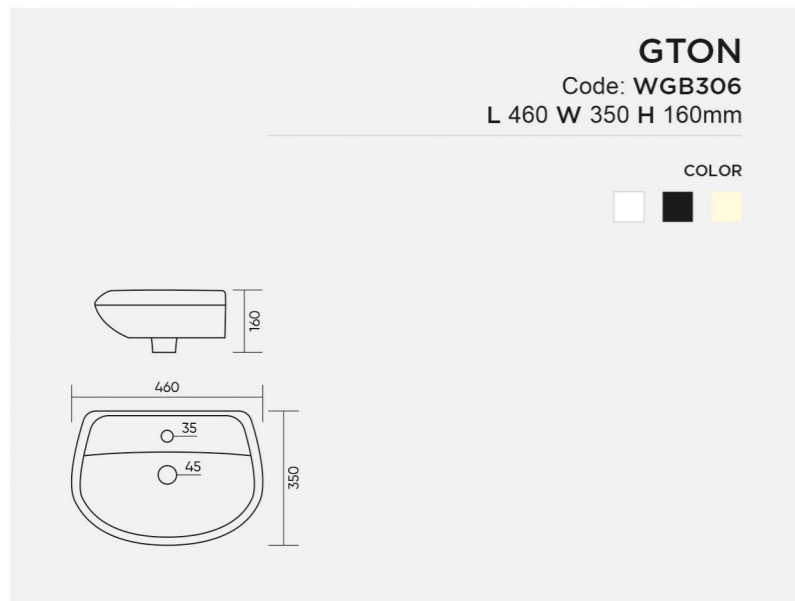

GTON

Code: **WGB306**
L 460 W 350 H 160mm

COLOR