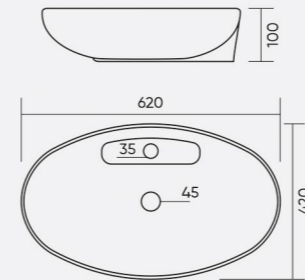

COLOR
☐ ☐ ☐

COLOR
☐ ☐ ☐

COLOR
☐ ☐ ☐

COLOR
☐ ☐ ☐

COLOR
☐ ☐ ☐

COSTA
Code: WGB229
L 570 W 370 H 140mm

COLOR
☐ ☐ ☐