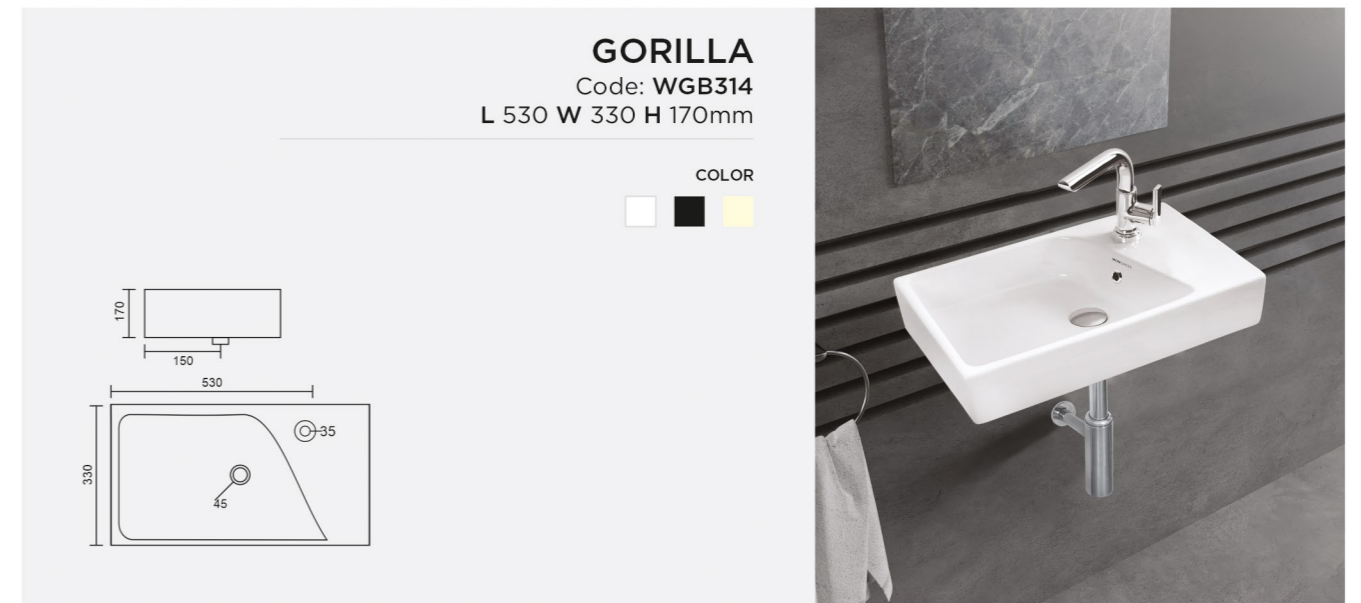

GRIFFIN
Code: WGB315
L 455 W 270 H 113mm

COLOR
☐ ☐ ☐