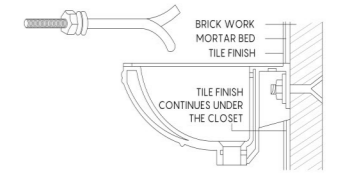

WGB904
 Size - 36"x20"x8.5"
 Weight - 21.3 kg

WGB905
 Size - 36"x20"x8.5"
 Weight - 22.2 kg

WGB906
 Size - 45"x20"x8.5"
 Weight - 26.8 kg

SPARKLE SERIES

STONE SERIES

INSTRUCTIONS

WALL HUNG BASIN

Fixing : the rag should be first grouted into the wall using cement / concrete, (as shown) as per the distance between slots provided in the wash basin. The bolts should be fixed perpendicular to the wall. Allow cement / concrete to set. Check if the Rag bolts are firmly fixed. Fix the Wash Basin in the bolts using Nuts & Washer.