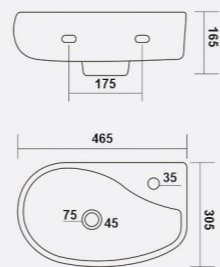

GAIL
Code: **WGB320**
L 405 W 360 H 140mm

COLOR

GLOBAL

Code: WGB321
 L 440 W 380 H 190mm

COLOR

GLOT

Code: WGB322
 L 565 W 480 H 182mm

COLOR

GARG

Code: WGB323
 L 465 W 305 H 165mm

COLOR

EMBER

Code: WGB401
 L 580 W 410 H 865mm

COLOR

ELIAS
Code: **WGB402**
L 580 W 420 H 850mm

COLOR