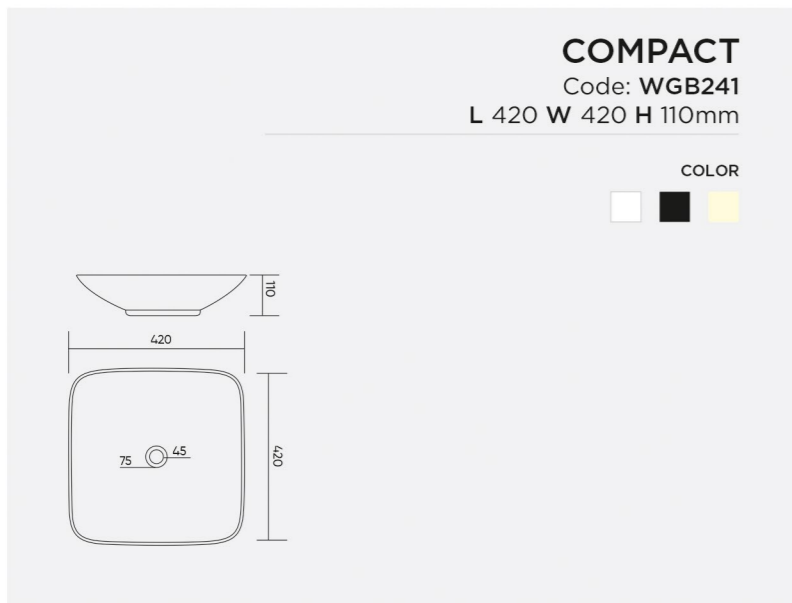

COMPACT

Code: WGB241
L 420 W 420 H 110mm

COLOR