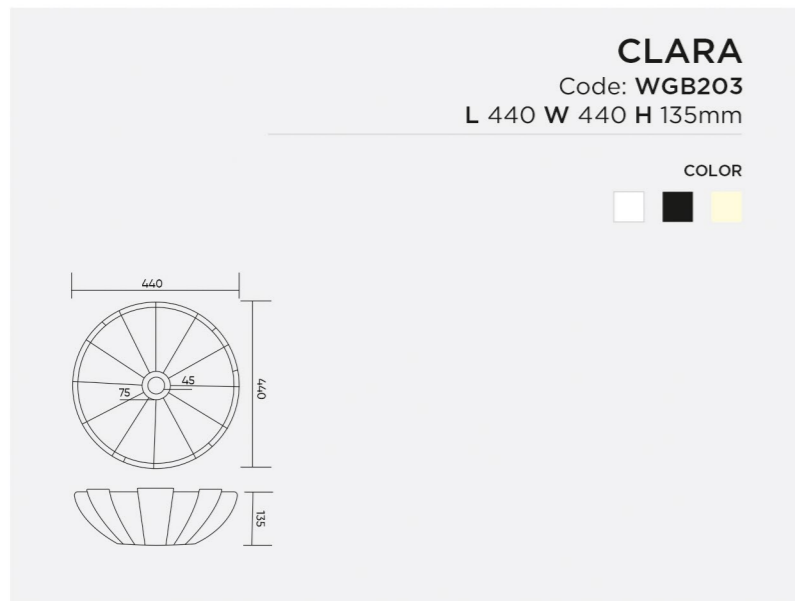

BRUCE
Code: WGB117
L 490 W 360 H 315mm

COLOR

CAMRY
Code: WGB201
555x365x110mm

COLOR

CLOVA
Code: WGB202
L 705 W 350 H 125mm

COLOR

CLADO
Code: WGB205
L 505 W 375 H 110mm

COLOR