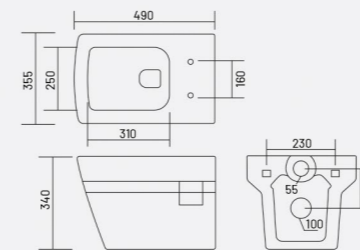

BONZA

Code: **WGB105**
L 500 W 350 H 335mm

COLOR

BRING

Code: **WGB108**
L 490 W 355 H 340mm
P-Trap: 170mm

COLOR

BENTA

Code: **WGB106**
L 510 W 360 H 360mm
P-Trap: 180mm