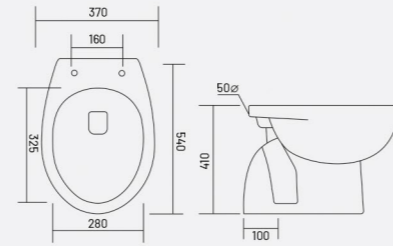

COLOR

DARWIN
Code: **WGB507**
L 480 W 430 H 332mm

COLOR

DONALD
Code: WGB508
L 350 W 350 H 325mm

COLOR

IVANA
Code: WGB601
L 550 W 360 H 410mm

COLOR

DYSON
Code: WGB509
L 470 W 420 H 355mm

COLOR

IVICA
Code: WGB602
L 515 W 360 H 395mm
S-Trap 100mm
P-Trap 180mm

COLOR

DALTON
Code: WGB510
L 375 W 365 H 255mm

COLOR

IRITA
Code: WGB603
L 510 W 360 H 390mm
S-Trap 100mm
P-Trap 180mm

COLOR

CONCEALED E.W.C

Code: **WGB604**
L 585 W 362 H 395mm

COLOR

ORISSA PAN 23''

Code: **WGB701**
L 580 W 440 H 300mm

COLOR

EWC S & P TRAP

Code: **WGB605**
L 540 W 360 H 400mm

COLOR