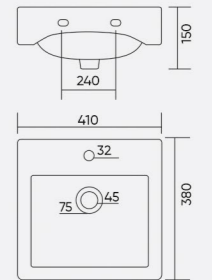

COLOR
☐ ☐ ☐

COLOR
☐ ☐ ☐

COLOR
☐ ☐ ☐

COLOR
☐ ☐ ☐

GRIFFIN
Code: WGB315
L 455 W 270 H 113mm

COLOR
☐ ☐ ☐