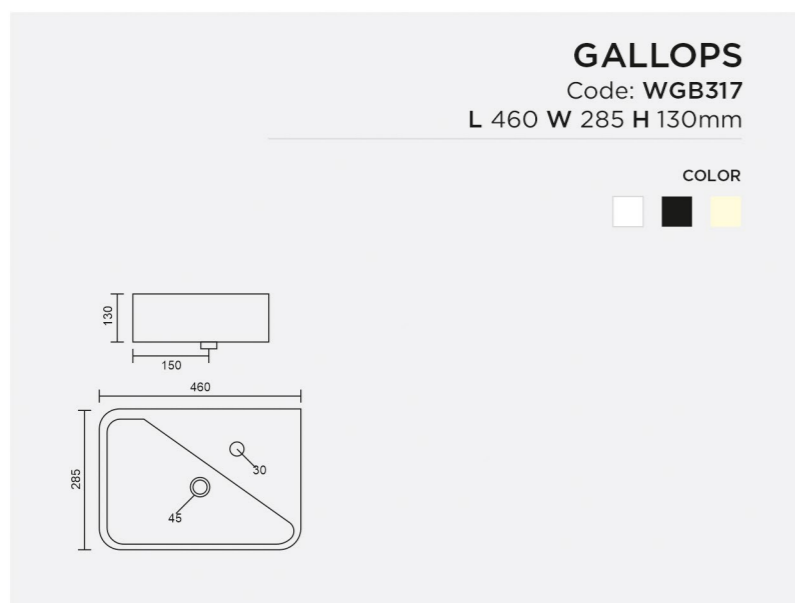

COLOR
☐ ☐ ☐

COLOR
☐ ☐ ☐

COLOR
☐ ☐ ☐

COLOR
☐ ☐ ☐

COLOR
☐ ☐ ☐