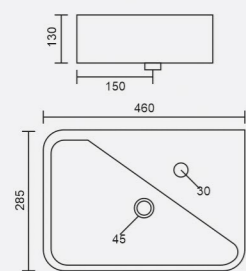

GLAND
Code: **WGB318**
L 415 W 350 H 110mm

COLOR
☐ ☐ ☐