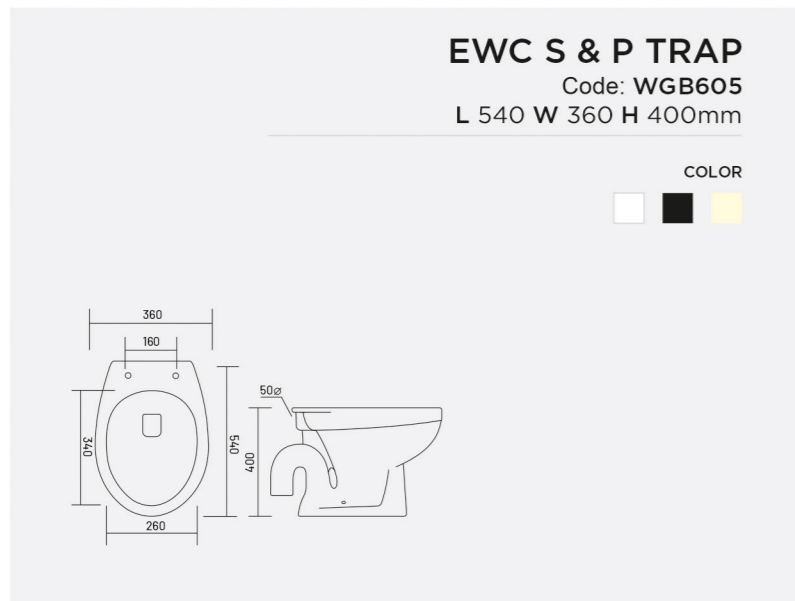

Code: **WGB604**
L 585 W 362 H 395mm

COLOR

ORISSA PAN 23''

Code: **WGB701**
L 580 W 440 H 300mm

COLOR

EWC S & P TRAP

Code: **WGB605**
L 540 W 360 H 400mm

COLOR