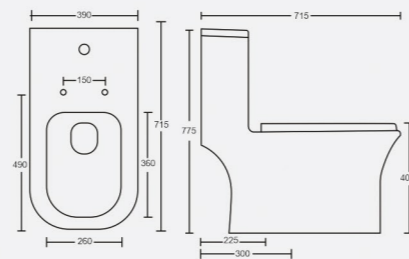

ALLEN

Code: **WGB021**
L 670 W 360 H 715mm
S-Trap 100, 225mm

FEATURES

SOFT CLOSE SEAT COVER

COLOR