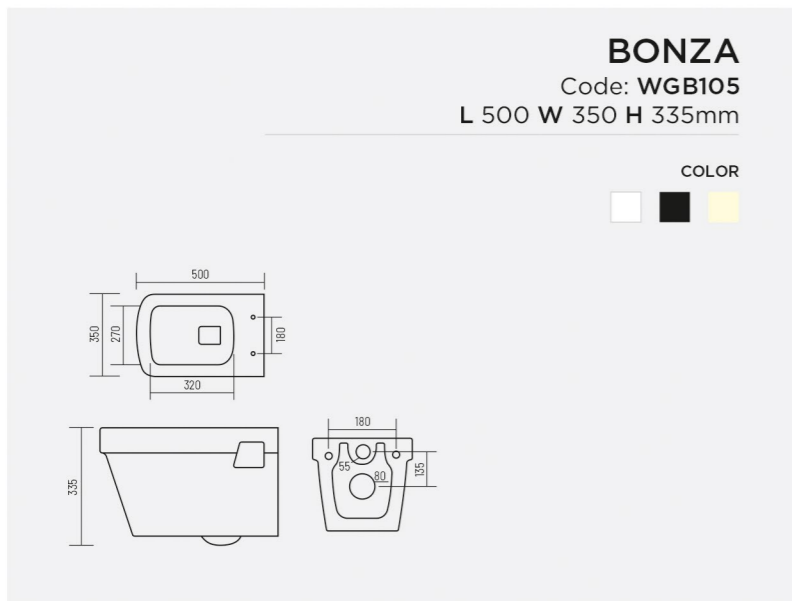

BELEZA
 Code: WGB103
 L 515 W 360 H 335mm

COLOR

BRISCO

Code: **WGB104**
L 505 W 360 H 370mm
P-Trap: 170mm

COLOR

BLANCO

Code: **WGB107**
L 490 W 350 H 350mm
P-Trap: 170mm

COLOR