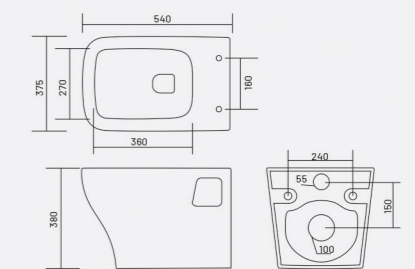

BRISCO

Code: **WGB104**
L 505 W 360 H 370mm
P-Trap: 170mm

COLOR

BLANCO

Code: **WGB107**
L 490 W 350 H 350mm
P-Trap: 170mm

COLOR

BONZA

Code: **WGB105**
L 500 W 350 H 335mm

COLOR

BRING

Code: **WGB108**
L 490 W 355 H 340mm
P-Trap: 170mm

COLOR

BENTA

Code: **WGB106**
L 510 W 360 H 360mm
P-Trap: 180mm

COLOR

BRIHA

Code: **WGB109**
L 540 W 375 H 380mm
P-Trap: 170mm

COLOR