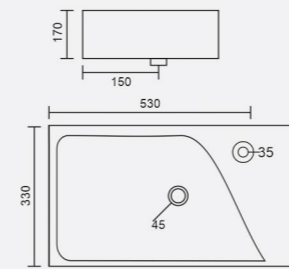

GRIMA
Code: WGB312
L 565 W 460 H 140mm

COLOR

GLIZART
Code: WGB313
L 410 W 380 H 150mm

COLOR

GORILLA
Code: WGB314
L 530 W 330 H 170mm

COLOR

GRIFFIN
Code: WGB315
L 455 W 270 H 113mm

COLOR