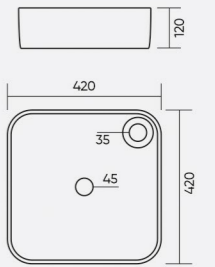

Code: WGB244
 L 630 W 360 H 135mm

COLOR

CRENZA
 Code: WGB245
 L 715 W 365 H 190mm

COLOR
 [White] [Black] [Yellow]

CERIO
 Code: WGB248
 L 420 W 420 H 120mm

COLOR
 [White] [Black] [Yellow]

COLIN
 Code: WGB246
 L 400 W 400 H 160mm

COLOR
 [White] [Black] [Yellow]

CARLO
 Code: WGB249
 L 585 W 405 H 155mm

COLOR
 [White] [Black] [Yellow]

CIBA
 Code: WGB250
 L 380 W 380 H 120mm

COLOR
 [White] [Black] [Yellow]

CLAYART
 Code: WGB247
 L 430 W 375 H 135mm