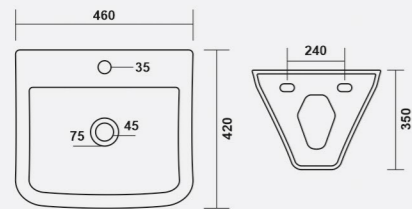

COLOR
☐ ☐ ☐

COLOR
☐ ☐ ☐

COLOR
☐ ☐ ☐

COLOR
☐ ☐ ☐

DALTON
Code: WGB510
L 375 W 365 H 255mm

COLOR
☐ ☐ ☐

IRITA
Code: WGB603
L 510 W 360 H 390mm
S-Trap 100mm
P-Trap 180mm

COLOR
☐ ☐ ☐