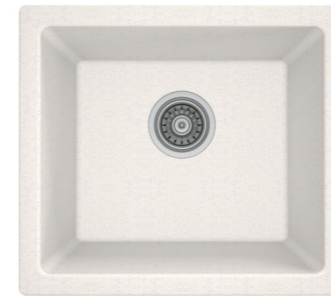

QUARTZ SINK