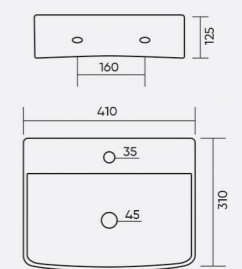

CLARA
Code: WGB203
L 440 W 440 H 135mm

COLOR

CARDIN
Code: WGB206
L 455 W 335 H 140mm

COLOR

CANON
Code: WGB204
L 495 W 300 H 125mm

COLOR

CIRCUL
Code: WGB207
L 380 W 380 H 130mm

COLOR

CUBIC
Code: WGB208
L 340 W 340 H 140mm

COLOR

TABLE TOP

CANTON
Code: WGB210
L 410 W 300 H 125mm

COLOR

CALIVER
Code: WGB211
L 405 W 330 H 105mm

COLOR

CURA
Code: WGB209
L 500 W 400 H 145mm

COLOR

CUBERA
Code: WGB212
L 410 W 310 H 125mm

COLOR

CAMPER
 Code: WGB213
 L 455 W 345 H 120mm

COLOR
 [White] [Black] [Yellow]

CYRUS
 Code: WGB216
 L 585 W 410 H 95mm

COLOR
 [White] [Black] [Yellow]

CARY
 Code: WGB214
 L 400 W 400 H 115mm

COLOR
 [White] [Black] [Yellow]

CARINO
 Code: WGB217
 L 455 W 310 H 135mm

COLOR
 [White] [Black] [Yellow]

CRISTO
 Code: WGB218
 L 330 W 285 H 110mm

COLOR
 [White] [Black] [Yellow]

CLIVE
 Code: WGB215
 L 480 W 370 H 130mm