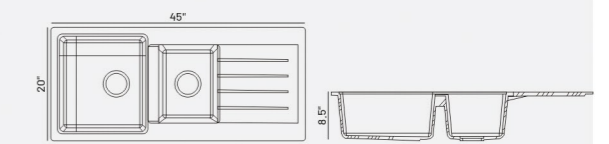

WGB906
Size - 45"x20"x8.5"
Weight - 26.8 kg