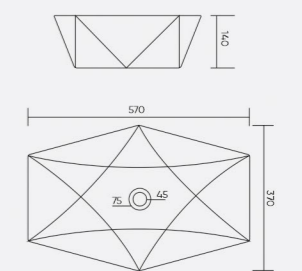

COLOR

COLA
Code: WGB228
L 620 W 420 H 100mm

COLOR

CROWN
Code: WGB226
L 405 W 335 H 140mm

COLOR

COSTA
Code: WGB229
L 570 W 370 H 140mm

COLOR

COLBERT
Code: WGB230
L 410 W 310 H 110mm