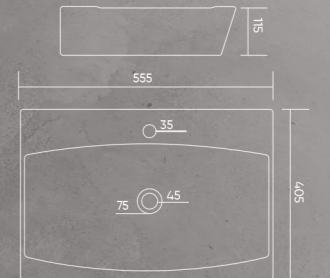

CHIVAS

Code: WGB244
L 630 W 360 H 135mm

COLOR