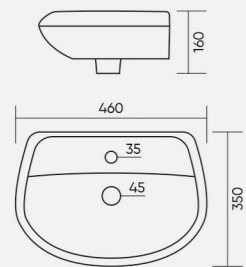

Code: **WGB308**
L 310 W 310 H 130mm

COLOR

GTON

Code: **WGB306**
L 460 W 350 H 160mm

COLOR

GLEN

Code: **WGB309**
L 400 W 335 H 150mm

COLOR