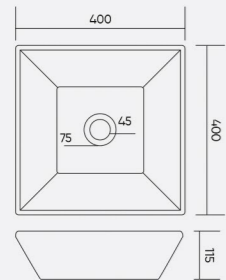

COLOR

CUBERA
Code: WGB212
L 410 W 310 H 125mm

COLOR

CAMPER
 Code: WGB213
 L 455 W 345 H 120mm

COLOR
 [White] [Black] [Yellow]

CYRUS
 Code: WGB216
 L 585 W 410 H 95mm

COLOR
 [White] [Black] [Yellow]

CARY
 Code: WGB214
 L 400 W 400 H 115mm

COLOR
 [White] [Black] [Yellow]

CARINO
 Code: WGB217
 L 455 W 310 H 135mm

COLOR
 [White] [Black] [Yellow]

CRISTO
 Code: WGB218
 L 330 W 285 H 110mm

COLOR
 [White] [Black] [Yellow]

CLIVE
 Code: WGB215
 L 480 W 370 H 130mm