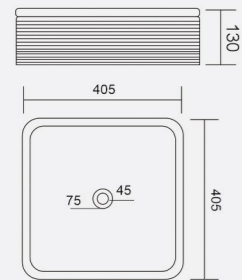

COLOR
☐ ☐ ☐

COLOR
☐ ☐ ☐

COLOR
☐ ☐ ☐

COLOR
☐ ☐ ☐

CROWN
Code: WGB226
L 405 W 335 H 140mm

COLOR
☐ ☐ ☐

COSTA
Code: WGB229
L 570 W 370 H 140mm

COLOR
☐ ☐ ☐