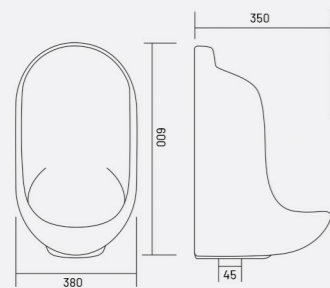

Code: **WGB604**
L 585 W 362 H 395mm

COLOR

ORISSA PAN 23''

Code: **WGB701**
L 580 W 440 H 300mm

COLOR

EWC S & P TRAP

Code: **WGB605**
L 540 W 360 H 400mm

COLOR

COLOR

JULIYA
Code: WGB803
L 285 W 300 H 575mm

COLOR

JOGER

Code: **WGB804**
 L 295 W 240 H 515mm

COLOR

JUMBO

Code: **WGB805**
 L 380 W 350 H 600mm

COLOR

JAX

Code: **WGB806**
 L 320 W 260 H 460mm

COLOR

QUARTZ SINK

WGB901
 Size - 18"x16"x8"
 Weight - 9.8 kg

WGB902
 Size - 21"x18"x8.5"
 Weight - 12.2 kg

WGB903
 Size - 24"x18"x8.5"
 Weight - 13.7 kg