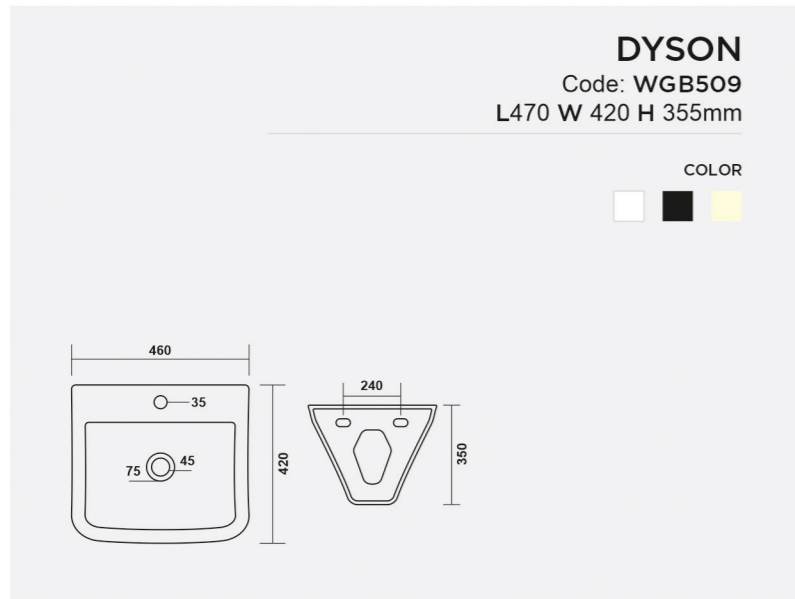

COLOR

DARWIN
Code: **WGB507**
L 480 W 430 H 332mm

COLOR

DONALD
Code: WGB508
L 350 W 350 H 325mm

COLOR

IVANA
Code: WGB601
L 550 W 360 H 410mm

COLOR

DYSON
Code: WGB509
L 470 W 420 H 355mm