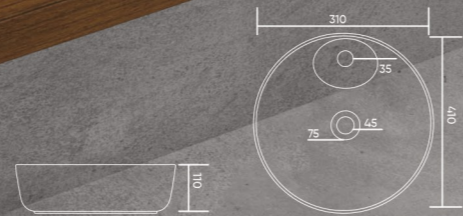

COMET
Code: WGB232
L 550 W 430 H 140mm

COLOR
☐ ☐ ☐