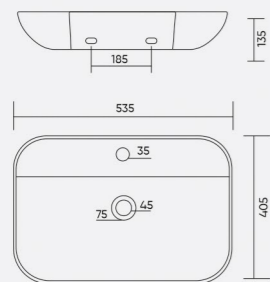

COLOR
☐ ☐ ☐

COLOR
☐ ☐ ☐

COLOR
☐ ☐ ☐

COLOR
☐ ☐ ☐

COLOR
☐ ☐ ☐