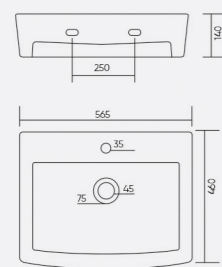

GLIZART
Code: WGB313
L 410 W 380 H 150mm

COLOR
☐ ☐ ☐