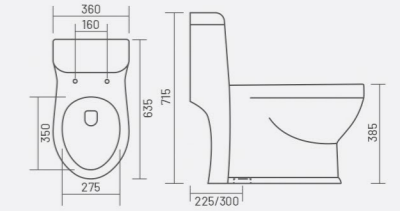

Table Top

One Piece

AVA
Code: **WGB001**
L 645 W 355 H 715mm
S-Trap 100,225mm

- FEATURES**
- WASH DOWN FLUSH
 - SOFT CLOSE SEAT COVER
 - DUAL FLUSH

ONE PIECE CLOSET

ADON
Code: **WGB002**
L 635 W 360 H 715mm
S-Trap 225/300mm

- FEATURES**
- WASH DOWN FLUSH
 - SOFT CLOSE SEAT COVER
 - DUAL FLUSH

AILA
Code: **WGB003**
L 650 W 350 H 710mm
S-Trap 300/225mm

- FEATURES**
- SYPHONIC FLUSH
 - 6D FLUSH TECHNOLOGY

ARWEN
Code: **WGB004**
L 645 W 350 H 760mm
S-Trap 225mm
P-Trap 180mm