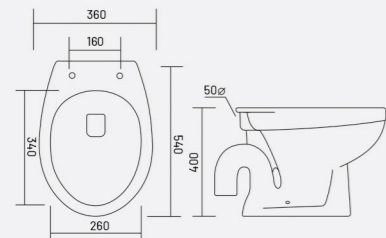

Code: **WGB604**
L 585 W 362 H 395mm

COLOR

ORISSA PAN 23''

Code: **WGB701**
L 580 W 440 H 300mm

COLOR

EWC S & P TRAP

Code: **WGB605**
L 540 W 360 H 400mm

COLOR