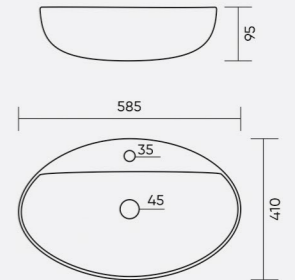

CUBIC
Code: WGB208
L 340 W 340 H 140mm

COLOR

TABLE TOP

CANTON
Code: WGB210
L 410 W 300 H 125mm

COLOR

CALIVER
Code: WGB211
L 405 W 330 H 105mm

COLOR

CURA
Code: WGB209
L 500 W 400 H 145mm

COLOR

CUBERA
Code: WGB212
L 410 W 310 H 125mm

COLOR

CAMPER
 Code: WGB213
 L 455 W 345 H 120mm

COLOR
 [White] [Black] [Yellow]

CYRUS
 Code: WGB216
 L 585 W 410 H 95mm

COLOR
 [White] [Black] [Yellow]

CARY
 Code: WGB214
 L 400 W 400 H 115mm

COLOR
 [White] [Black] [Yellow]

CARINO
 Code: WGB217
 L 455 W 310 H 135mm

COLOR
 [White] [Black] [Yellow]

CRISTO
 Code: WGB218
 L 330 W 285 H 110mm

COLOR
 [White] [Black] [Yellow]

CLIVE
 Code: WGB215
 L 480 W 370 H 130mm