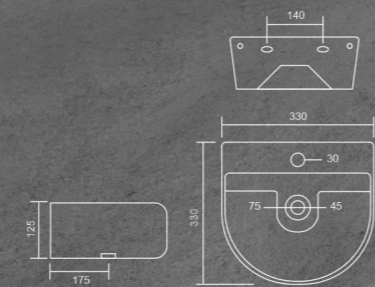

COLOR
☐ ☐ ☐

COLOR
☐ ☐ ☐

COLOR
☐ ☐ ☐

COLOR
☐ ☐ ☐

COLOR
☐ ☐ ☐