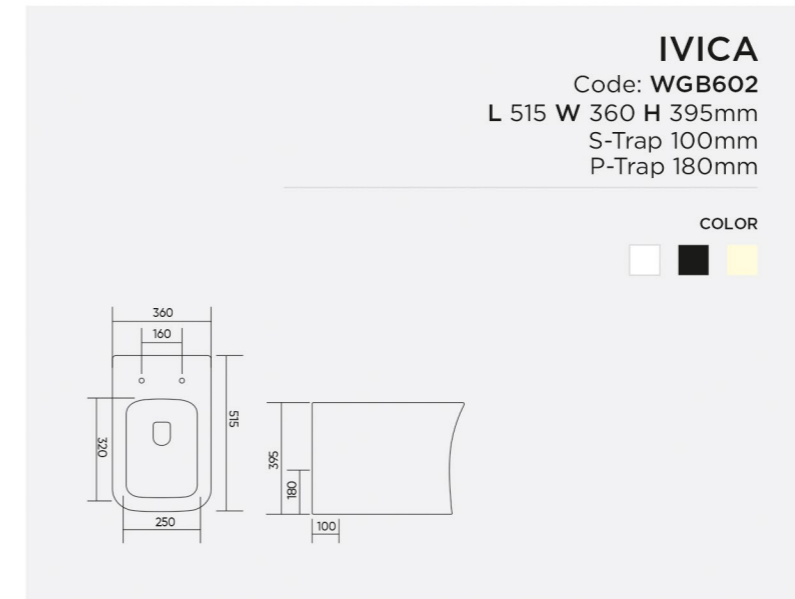

IRITA
Code: WGB603
L 510 W 360 H 390mm
S-Trap 100mm
P-Trap 180mm

COLOR
☐ ☐ ☐