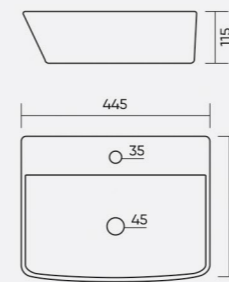

COLOR
☐ ☐ ☐

CLORIS
Code: WGB238
L 420 W 420 H 160mm

COLOR
☐ ☐ ☐