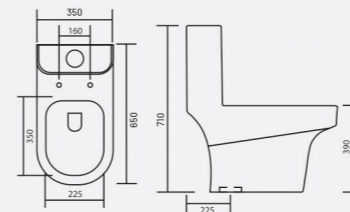

ARWEN
Code: **WGB004**
L 645 W 350 H 760mm
S-Trap 225mm
P-Trap 180mm

1. **FEATURES**
2. WASH DOWN FLUSH