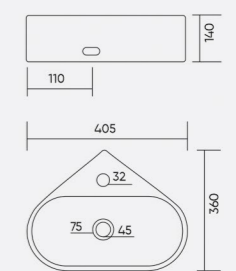

COLOR
☐ ☐ ☐

COLOR
☐ ☐ ☐

COLOR
☐ ☐ ☐

COLOR
☐ ☐ ☐

COLOR
☐ ☐ ☐