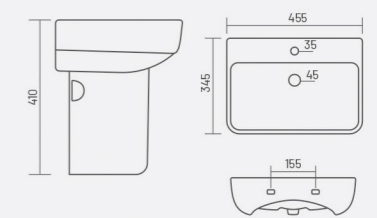

COLOR

ELIAN
Code: **WGB408**
L 535 W 400 H 890mm

COLOR

EVA
Code: **WGB412**
L 640 W 495 H 890mm

COLOR

WASH BASIN HALF PADESTAL

EROS
Code: **WGB414**
L 560 W 410 H 475mm

COLOR

ESTHER
Code: **WGB415**
L 405 W 295 H 400mm

COLOR

ETTA Code: **WGB413**
L 640 W 460 H 905mm

COLOR

ELIZA
Code: **WGB416**
L 455 W 345 H 410mm

COLOR

EUREKA
Code: WGB417
L 465 W 378 H 395mm
COLOR
[White] [Black] [Yellow]