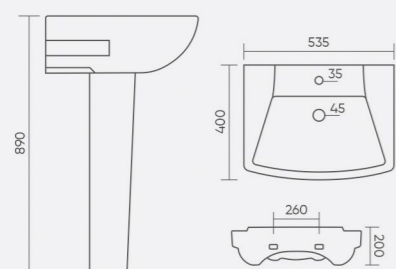

ENZO
Code: **WGB407**
L 540 W 460 H 860mm

COLOR

WASH BASIN PADESTAL

ELORA
Code: **WGB409**
L 530 W 415 H 870mm

COLOR

EVAN
Code: **WGB410**
L 560 W 480 H 820mm

COLOR

ELVIS
Code: **WGB411**
L 555 W 445 H 850mm

COLOR

ELIAN
Code: **WGB408**
L 535 W 400 H 890mm

COLOR

EVA
Code: **WGB412**
L 640 W 495 H 890mm

COLOR

WASH BASIN HALF PADESTAL

EROS
Code: **WGB414**
L 560 W 410 H 475mm

COLOR