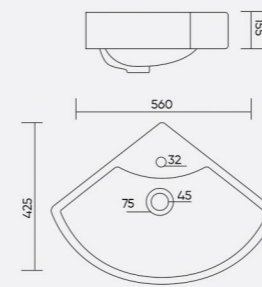

GIZA
Code: **WGB316**
L 330 W 330 H 125mm

COLOR

GALLOPS
Code: **WGB317**
L 460 W 285 H 130mm

COLOR

GLAND
Code: **WGB318**
L 415 W 350 H 110mm

COLOR

GRAVIS
Code: **WGB319**
L 560 W 425 H 155mm

COLOR