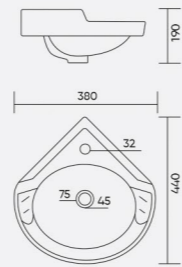

GAIL
Code: **WGB320**
L 405 W 360 H 140mm

COLOR

GLOBAL

Code: WGB321
 L 440 W 380 H 190mm

COLOR

GLOT

Code: WGB322
 L 565 W 480 H 182mm

COLOR