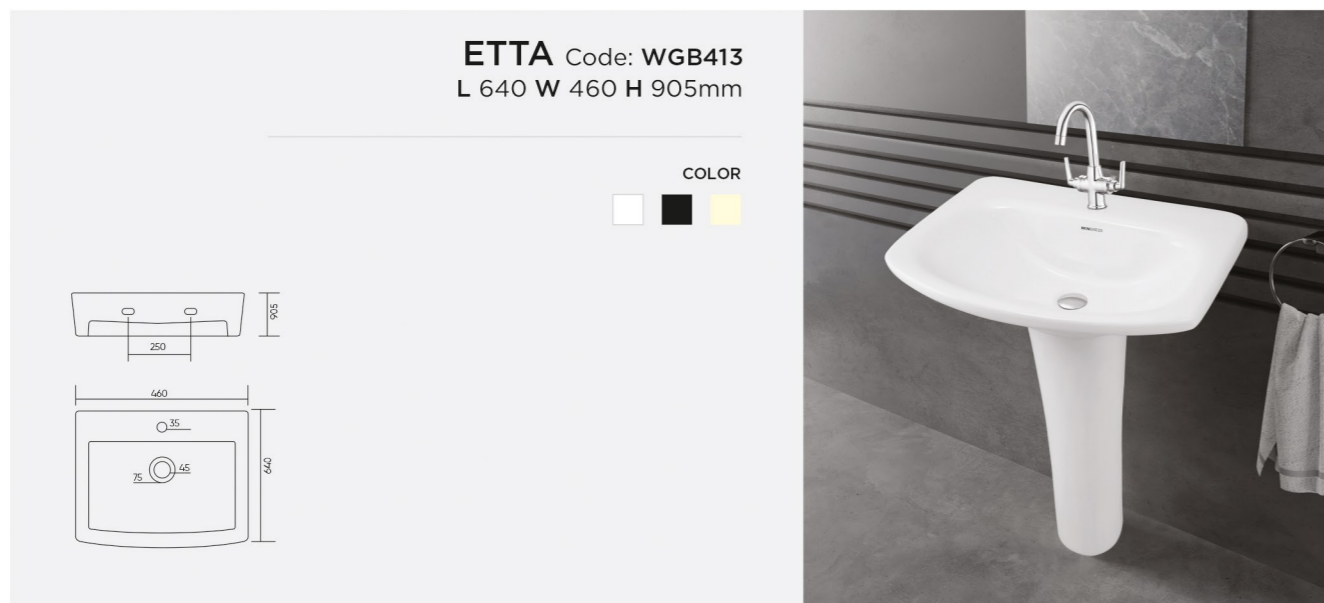

EUREKA
Code: WGB417
L 465 W 378 H 395mm
COLOR
[White] [Black] [Yellow]

COLOR
☐ ☐ ☐