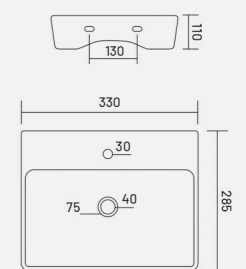

COLOR

CUBERA
Code: WGB212
L 410 W 310 H 125mm

COLOR

CAMPER
 Code: WGB213
 L 455 W 345 H 120mm

COLOR
 [White] [Black] [Yellow]

CYRUS
 Code: WGB216
 L 585 W 410 H 95mm

COLOR
 [White] [Black] [Yellow]

CARY
 Code: WGB214
 L 400 W 400 H 115mm

COLOR
 [White] [Black] [Yellow]

CARINO
 Code: WGB217
 L 455 W 310 H 135mm

COLOR
 [White] [Black] [Yellow]

CRISTO
 Code: WGB218
 L 330 W 285 H 110mm

COLOR
 [White] [Black] [Yellow]

CLIVE
 Code: WGB215
 L 480 W 370 H 130mm