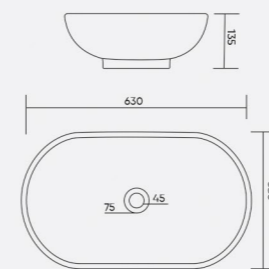

CONAL

Code: WGB240
L 445 W 310 H 135mm

COLOR

COMPACT

Code: WGB241
L 420 W 420 H 110mm

COLOR

CRETA

Code: WGB242
L 410 W 375 H 120mm

COLOR

CIMONA

Code: WGB243
L 555 W 405 H 115mm

COLOR

CHIVAS

Code: WGB244
L 630 W 360 H 135mm

COLOR