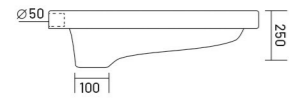

SQUATTING URINAL
Code: WGB705
L 435 W 340 H 100mm

COLOR