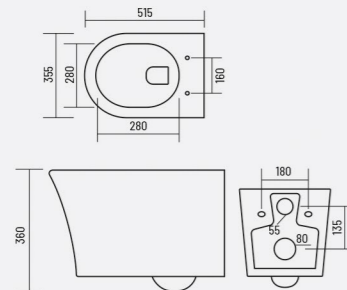

Code: **WGB113**
L 540 W 375 H 340mm

COLOR

BRAVIA

Code: **WGB111**
L 515 W 355 H 360mm

COLOR

BOFO

Code: **WGB114**
L 560 W 375 H 350mm

COLOR