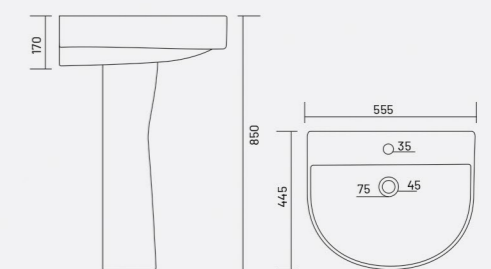

ENZO
Code: **WGB407**
L 540 W 460 H 860mm

COLOR

WASH BASIN PADESTAL

ELORA
Code: **WGB409**
L 530 W 415 H 870mm

COLOR

EVAN
Code: **WGB410**
L 560 W 480 H 820mm

COLOR

ELVIS
Code: **WGB411**
L 555 W 445 H 850mm

COLOR

ELIAN
Code: **WGB408**
L 535 W 400 H 890mm

COLOR

EVA
Code: **WGB412**
L 640 W 495 H 890mm

COLOR

WASH BASIN HALF PADESTAL

EROS
Code: **WGB414**
L 560 W 410 H 475mm

COLOR