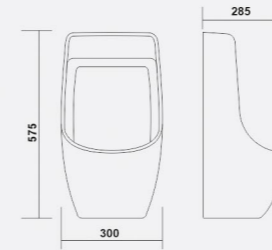

JULIYA
Code: WGB803
L 285 W 300 H 575mm

COLOR