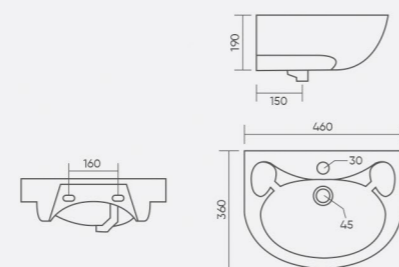

GRETA

Code: **WGB307**
L 460 W 360 H 190mm

COLOR

GUSTA

Code: **WGB310**
L 410 W 225 H 130mm

COLOR