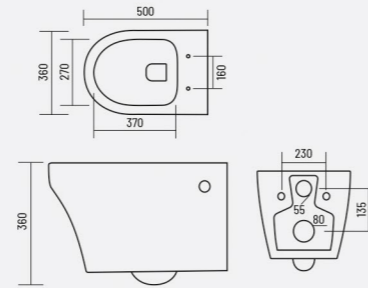

COLOR

BRIHA

Code: **WGB109**
L 540 W 375 H 380mm
P-Trap: 170mm

COLOR

BOHATI

Code: **WGB110**
L 500 W 360 H 360mm

COLOR

BENTLY