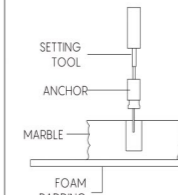

FOR MARBLE COUNTER TOPS

1. Position the counter top upside down on foam padding to protect the surface. Mark and drill 3/16" holes 5/8" deep at the locations shown on the template.
2. Use a setting tool and haer to secure the anchors.