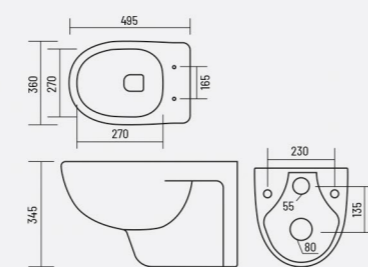

BUGATTI

Code: **WGB115**
L 540 W 370 H 365mm

COLOR