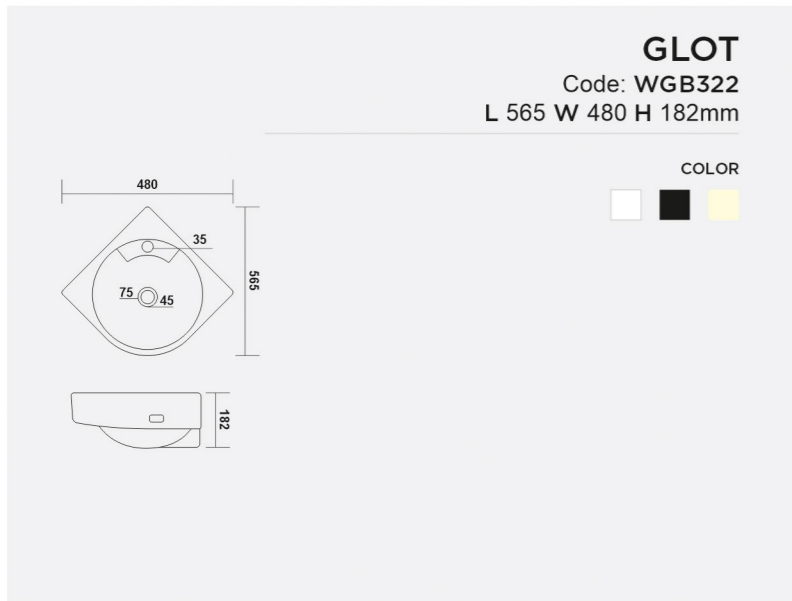

GAIL
Code: **WGB320**
L 405 W 360 H 140mm

COLOR

GLOBAL

Code: WGB321
 L 440 W 380 H 190mm

COLOR

GLOT

Code: WGB322
 L 565 W 480 H 182mm

COLOR