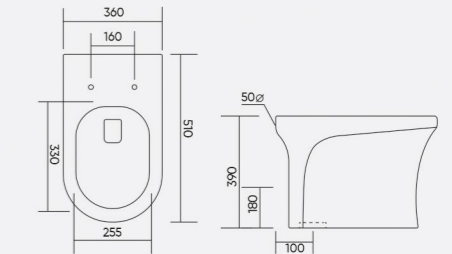

COLOR

DARWIN
Code: **WGB507**
L 480 W 430 H 332mm

COLOR

DONALD
Code: WGB508
L 350 W 350 H 325mm

COLOR

IVANA
Code: WGB601
L 550 W 360 H 410mm

COLOR

DYSON
Code: WGB509
L 470 W 420 H 355mm

COLOR

IVICA
Code: WGB602
L 515 W 360 H 395mm
S-Trap 100mm
P-Trap 180mm

COLOR

DALTON
Code: WGB510
L 375 W 365 H 255mm

COLOR

IRITA
Code: WGB603
L 510 W 360 H 390mm
S-Trap 100mm
P-Trap 180mm

COLOR

CONCEALED E.W.C