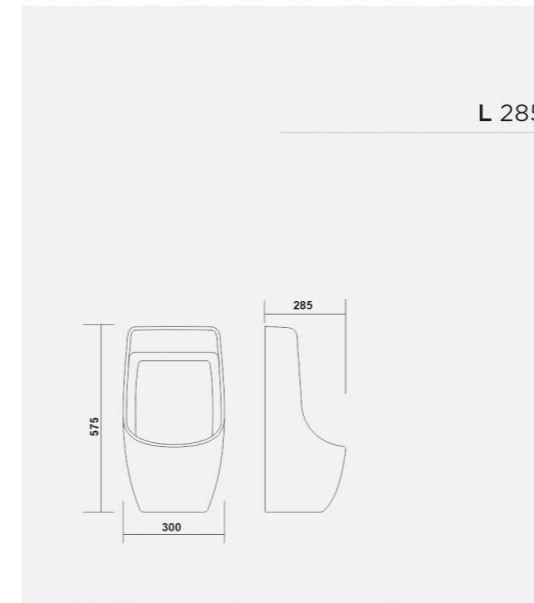

COLOR

COLOR

COLOR

COLOR

COLOR