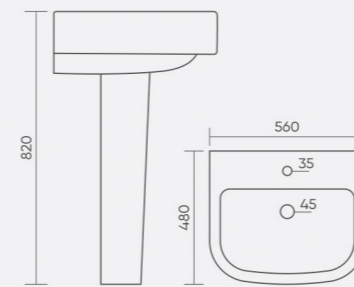

ENZO
Code: **WGB407**
L 540 W 460 H 860mm

COLOR

WASH BASIN PADESTAL

ELORA
Code: **WGB409**
L 530 W 415 H 870mm

COLOR

EVAN
Code: **WGB410**
L 560 W 480 H 820mm

COLOR

ELVIS
Code: **WGB411**
L 555 W 445 H 850mm

COLOR

ELIAN
Code: **WGB408**
L 535 W 400 H 890mm

COLOR

EVA
Code: **WGB412**
L 640 W 495 H 890mm

COLOR

WASH BASIN HALF PADESTAL

EROS
Code: **WGB414**
L 560 W 410 H 475mm

COLOR