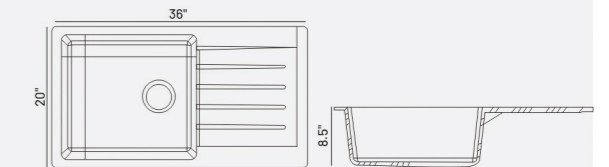

WGB904
Size - 36"x20"x8.5"
Weight - 21.3 kg