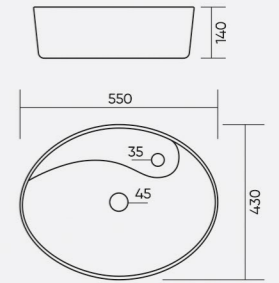

COLOR
☐ ☐ ☐

COLOR
☐ ☐ ☐

COLOR
☐ ☐ ☐

COLOR
☐ ☐ ☐

CARBEN
Code: WGB234
L 505 W 360 H 130mm

COLOR
☐ ☐ ☐