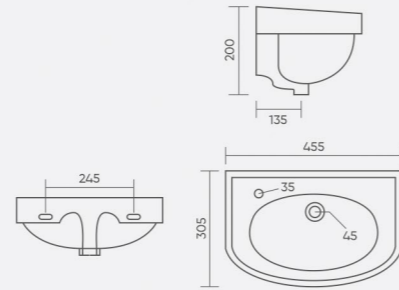

GOLF
Code: WGB303
L 400 W 355 H 155mm

COLOR

GLID
Code: WGB304
L 475 W 340 H 140mm

COLOR

GORAS

Code: **WGB305**
L 455 W 305 H 200mm

COLOR

GRESS