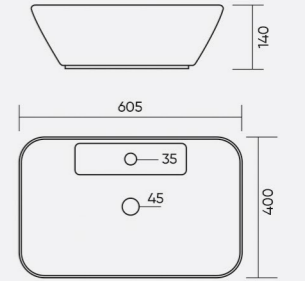

COLOR
 [White] [Black] [Yellow]

CARINO
 Code: WGB217
 L 455 W 310 H 135mm

COLOR
 [White] [Black] [Yellow]

CRISTO
 Code: WGB218
 L 330 W 285 H 110mm

COLOR
 [White] [Black] [Yellow]

CLIVE
 Code: WGB215
 L 480 W 370 H 130mm

COLOR

COREX
Code: WGB223
L 395 W 359 H 125mm

COLOR

CHANCE
Code: WGB224
L 560 W 400 H 130mm

COLOR

CADEL
Code: WGB227
L 605 W 400 H 140mm

COLOR

CALLIS
Code: WGB225
L 405 W 405 H 130mm