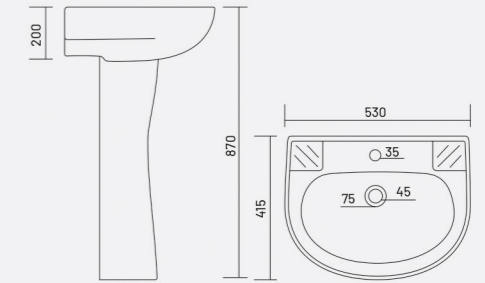

ENZO
Code: **WGB407**
L 540 W 460 H 860mm

COLOR

WASH BASIN PADESTAL

ELORA
Code: **WGB409**
L 530 W 415 H 870mm

COLOR

EVAN
Code: **WGB410**
L 560 W 480 H 820mm

COLOR

ELVIS
Code: **WGB411**
L 555 W 445 H 850mm

COLOR

ELIAN
Code: **WGB408**
L 535 W 400 H 890mm

COLOR

EVA
Code: **WGB412**
L 640 W 495 H 890mm

COLOR

WASH BASIN HALF PADESTAL

EROS
Code: **WGB414**
L 560 W 410 H 475mm

COLOR