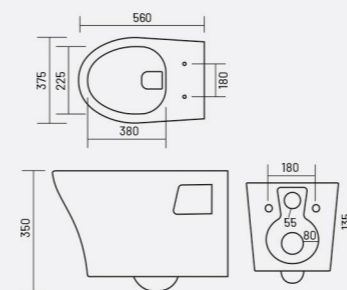

Code: **WGB113**
L 540 W 375 H 340mm

COLOR

BRAVIA

Code: **WGB111**
L 515 W 355 H 360mm

COLOR

BOFO

Code: **WGB114**
L 560 W 375 H 350mm

COLOR