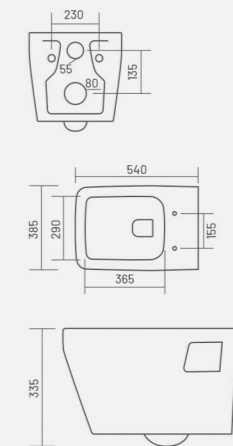

COLOR

BETON
 Code: WGB101
 L 510 W 365 H 340mm
 P-Trap: 170mm

FEATURES

RIMLESS DESIGN

COLOR

WALL HUNG CLOSET

BRUNO
 Code: WGB102
 L 540 W 385 H 335mm

COLOR

BELEZA
 Code: WGB103
 L 515 W 360 H 335mm

COLOR

BRISCO

Code: **WGB104**
L 505 W 360 H 370mm
P-Trap: 170mm

COLOR

BLANCO

Code: **WGB107**
L 490 W 350 H 350mm
P-Trap: 170mm

COLOR