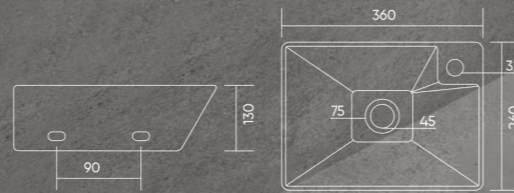

GRETA

Code: **WGB307**
L 460 W 360 H 190mm

COLOR

GUSTA

Code: **WGB310**
L 410 W 225 H 130mm

COLOR

GALAXY
Code: WGB311
L 360 W 260 H 130mm

COLOR