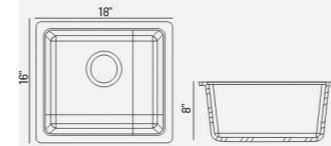

COLOR

JAX

Code: **WGB806**
 L 320 W 260 H 460mm

COLOR

QUARTZ SINK

WGB901
 Size - 18"x16"x8"
 Weight - 9.8 kg

WGB902
 Size - 21"x18"x8.5"
 Weight - 12.2 kg

WGB903
 Size - 24"x18"x8.5"
 Weight - 13.7 kg