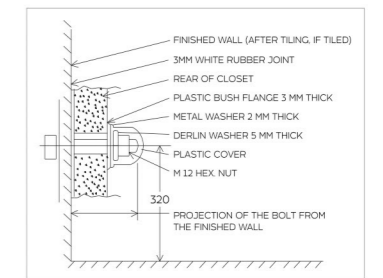

CONCEALED WALL HUNG

1. If the wall is going to be plastered for a thickness of 12 and a tile thickness of 6-7, the projection of the bolts from the finished wall should be 66 only.
2. If the thickness of plastering and tile is less than the dimensions mentioned above, the bolt that are supplied along with the bracket should be moved into the wall by using a suitable spacer washer between the bolt head and the bracket frame.
3. The bracket should be buried into the floor so that the height from the center line of the bolt to the surface for the finished floor is 320.