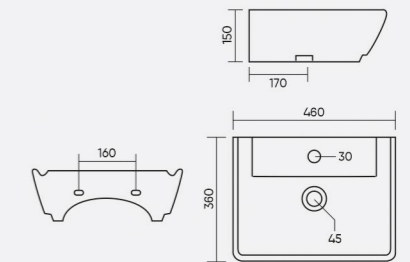

COLOR
 [White] [Black] [Yellow]

CARLO
 Code: WGB249
 L 585 W 405 H 155mm

COLOR
 [White] [Black] [Yellow]

CIBA
 Code: WGB250
 L 380 W 380 H 120mm

COLOR
 [White] [Black] [Yellow]

CLAYART
 Code: WGB247
 L 430 W 375 H 135mm

COLOR
 [White] [Black] [Yellow]

CIBO
 Code: WGB250
 L 380 W 380 H 120mm

COLOR
 [White] [Black] [Yellow]

GALA
Code: WGB301
L 470 W 365 H 195mm

COLOR

WALL HUNG BASIN

GLORY
Code: WGB302
L 460 W 360 H 150mm

COLOR

GOLF
Code: WGB303
L 400 W 355 H 155mm

COLOR

GLID
Code: WGB304
L 475 W 340 H 140mm

COLOR

GORAS

Code: **WGB305**
L 455 W 305 H 200mm

COLOR

GRESS