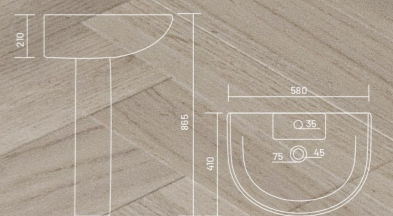

GARG

Code: WGB323
 L 465 W 305 H 165mm

COLOR

EMBER

Code: WGB401
 L 580 W 410 H 865mm

COLOR

ELIAS
Code: **WGB402**
L 580 W 420 H 850mm

COLOR