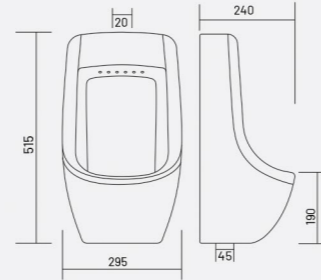

COLOR

JULIYA
Code: WGB803
L 285 W 300 H 575mm

COLOR

JOGER

Code: **WGB804**
 L 295 W 240 H 515mm

COLOR

JUMBO

Code: **WGB805**
 L 380 W 350 H 600mm