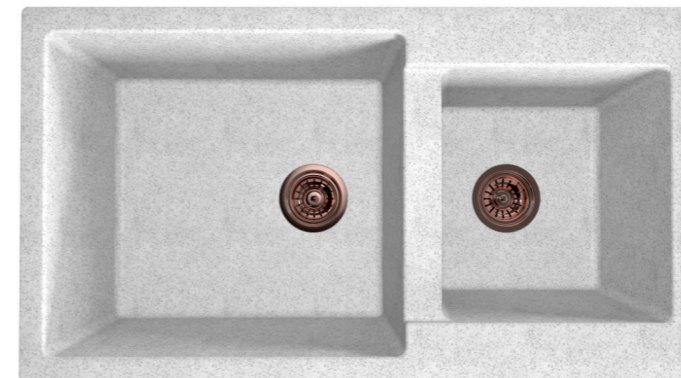

WGB904
 Size - 36"x20"x8.5"
 Weight - 21.3 kg

WGB905
 Size - 36"x20"x8.5"
 Weight - 22.2 kg

WGB906
 Size - 45"x20"x8.5"
 Weight - 26.8 kg

SPARKLE SERIES

STONE SERIES

INSTRUCTIONS

WALL HUNG BASIN

Fixing : the rag should be first grouted into the wall using cement / concrete, (as shown) as per the distance between slots provided in the wash basin. The bolts should be fixed perpendicular to the wall. Allow cement / concrete to set. Check if the Rag bolts are firmly fixed. Fix the Wash Basin in the bolts using Nuts & Washer.