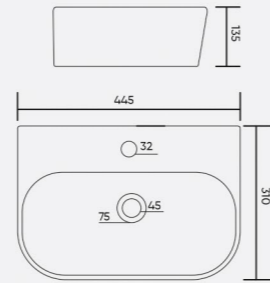

COLOR

CLORIS
 Code: WGB238
 L 420 W 420 H 160mm

COLOR

CONAL

Code: WGB240
 L 445 W 310 H 135mm

COLOR

COMPACT

Code: WGB241
 L 420 W 420 H 110mm