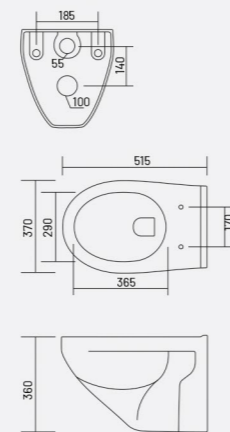

BURLIN

Code: **WGB112**
L 495 W 360 H 345mm

COLOR

BUGATTI

Code: **WGB115**
L 540 W 370 H 365mm

COLOR

BROWNY
Code: WGB116
L 515 W 370 H 360mm

COLOR