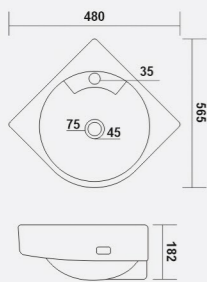

GAIL
Code: **WGB320**
L 405 W 360 H 140mm

COLOR

GLOBAL

Code: WGB321
 L 440 W 380 H 190mm

COLOR

GLOT

Code: WGB322
 L 565 W 480 H 182mm

COLOR