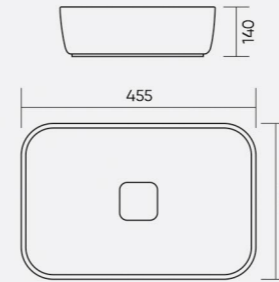

COLOR
☐ ☐ ☐

COLOR
☐ ☐ ☐