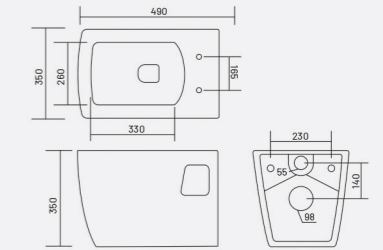

BELEZA
 Code: WGB103
 L 515 W 360 H 335mm

COLOR

BRISCO

Code: **WGB104**
L 505 W 360 H 370mm
P-Trap: 170mm

COLOR

BLANCO

Code: **WGB107**
L 490 W 350 H 350mm
P-Trap: 170mm

COLOR