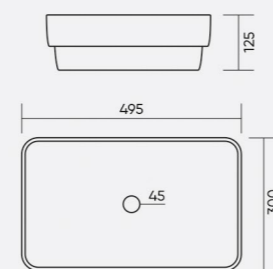

CLARA
Code: WGB203
L 440 W 440 H 135mm

COLOR

CARDIN
Code: WGB206
L 455 W 335 H 140mm

COLOR

CANON
Code: WGB204
L 495 W 300 H 125mm

COLOR

CIRCUL
Code: WGB207
L 380 W 380 H 130mm

COLOR