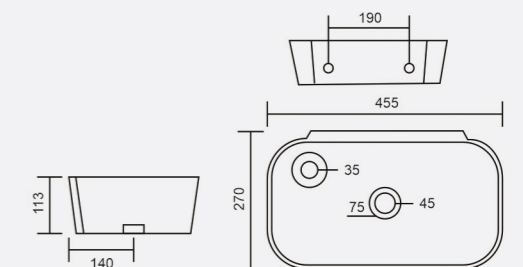

GRIMA
Code: WGB312
L 565 W 460 H 140mm

COLOR

GLIZART
Code: WGB313
L 410 W 380 H 150mm

COLOR

GORILLA
Code: WGB314
L 530 W 330 H 170mm

COLOR

GRIFFIN
Code: WGB315
L 455 W 270 H 113mm

COLOR