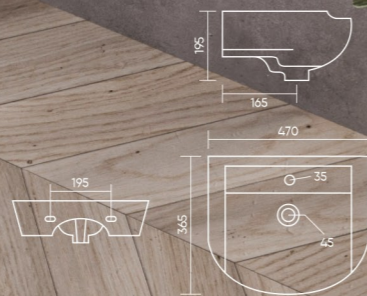

COLOR
 [White] [Black] [Yellow]

CIBO
 Code: WGB250
 L 380 W 380 H 120mm

COLOR
 [White] [Black] [Yellow]

GALA
Code: WGB301
L 470 W 365 H 195mm

COLOR

WALL HUNG BASIN

GLORY
Code: WGB302
L 460 W 360 H 150mm

COLOR