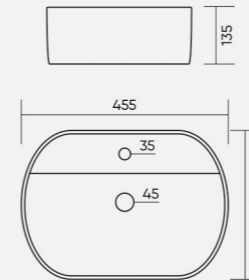

CUBIC
Code: WGB208
L 340 W 340 H 140mm

COLOR

TABLE TOP

CANTON
Code: WGB210
L 410 W 300 H 125mm

COLOR

CALIVER
Code: WGB211
L 405 W 330 H 105mm

COLOR

CURA
Code: WGB209
L 500 W 400 H 145mm

COLOR

CUBERA
Code: WGB212
L 410 W 310 H 125mm

COLOR

CAMPER
 Code: WGB213
 L 455 W 345 H 120mm

COLOR
 [White] [Black] [Yellow]

CYRUS
 Code: WGB216
 L 585 W 410 H 95mm

COLOR
 [White] [Black] [Yellow]

CARY
 Code: WGB214
 L 400 W 400 H 115mm

COLOR
 [White] [Black] [Yellow]

CARINO
 Code: WGB217
 L 455 W 310 H 135mm

COLOR
 [White] [Black] [Yellow]

CRISTO
 Code: WGB218
 L 330 W 285 H 110mm

COLOR
 [White] [Black] [Yellow]

CLIVE
 Code: WGB215
 L 480 W 370 H 130mm