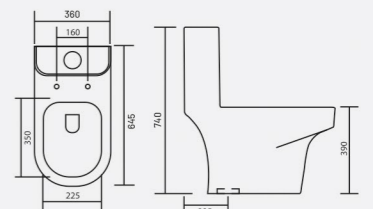

ATHEN

Code: **WGB011**
L 700 W 355 H 740mm
S-Trap 225mm

FEATURES

SOFT CLOSE SEAT COVER

COLOR

AEROTIC

Code: **WGB014**
L 660 W 365 H 730mm
S-Trap 225mm

FEATURES

WASH DOWN SOFT CLOSE FLUSH

SEAT COVER

DUAL FLUSH

COLOR

ABORD
Code: **WGB012**
L 665 W 365 H 760mm
S-Trap 225mm

FEATURES

SOFT CLOSE SEAT COVER

DUAL FLUSH

5D FLUSH TECHNOLOGY

SYPHONIC FLUSH

TORNADO FLUSH

COLOR

ARIC
Code: **WGB015**
L 650 W 350 H 730mm
S-Trap 228mm

FEATURES

WASH DOWN SOFT CLOSE FLUSH

SEAT COVER

DUAL FLUSH

COLOR

ARIES

Code: **WGB013**
L 720 W 380 H 670mm
S-Trap 225mm

FEATURES

WASH DOWN SOFT CLOSE FLUSH

SEAT COVER

DUAL FLUSH

COLOR

AZIZ

Code: **WGB016**
L 645 W 360 H 740mm
S-Trap 300/225mm

FEATURES

SYPHONIC FLUSH

6D FLUSH TECHNOLOGY

COLOR