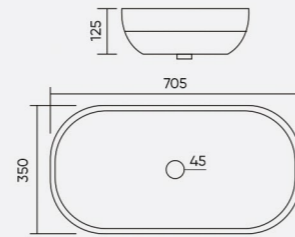

BURLIN

Code: **WGB112**
L 495 W 360 H 345mm

COLOR

BUGATTI

Code: **WGB115**
L 540 W 370 H 365mm

COLOR

BROWNY
Code: WGB116
L 515 W 370 H 360mm

COLOR

BRUCE
Code: WGB117
L 490 W 360 H 315mm

COLOR

CAMRY
Code: WGB201
555x365x110mm

COLOR

CLOVA
Code: WGB202
L 705 W 350 H 125mm

COLOR

CLADO
Code: WGB205
L 505 W 375 H 110mm

COLOR