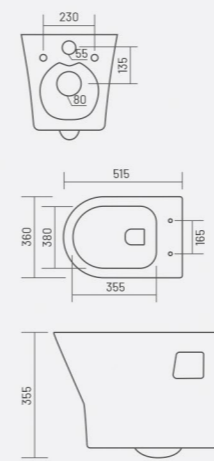

COLOR

BETON
 Code: WGB101
 L 510 W 365 H 340mm
 P-Trap: 170mm

FEATURES

RIMLESS DESIGN

COLOR

WALL HUNG CLOSET

BRUNO
 Code: WGB102
 L 540 W 385 H 335mm

COLOR

BELEZA
 Code: WGB103
 L 515 W 360 H 335mm

COLOR

BRISCO

Code: **WGB104**
L 505 W 360 H 370mm
P-Trap: 170mm

COLOR

BLANCO

Code: **WGB107**
L 490 W 350 H 350mm
P-Trap: 170mm

COLOR