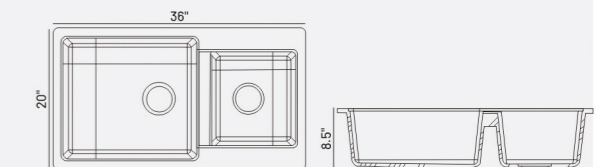

WGB905
Size - 36"x20"x8.5"
Weight - 22.2 kg