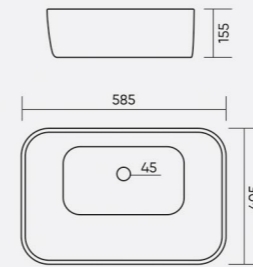

Code: WGB244
 L 630 W 360 H 135mm

COLOR

CRENZA
 Code: WGB245
 L 715 W 365 H 190mm

COLOR
 [White] [Black] [Yellow]

CERIO
 Code: WGB248
 L 420 W 420 H 120mm

COLOR
 [White] [Black] [Yellow]

COLIN
 Code: WGB246
 L 400 W 400 H 160mm

COLOR
 [White] [Black] [Yellow]

CARLO
 Code: WGB249
 L 585 W 405 H 155mm

COLOR
 [White] [Black] [Yellow]

CIBA
 Code: WGB250
 L 380 W 380 H 120mm

COLOR
 [White] [Black] [Yellow]

CLAYART
 Code: WGB247
 L 430 W 375 H 135mm