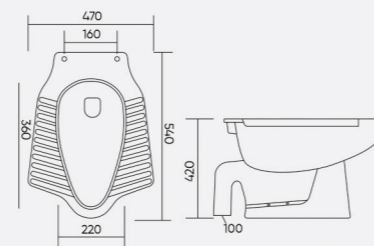

CT PAN 20''

Code: **WGB703**
L 530 W 430 H 190mm

COLOR