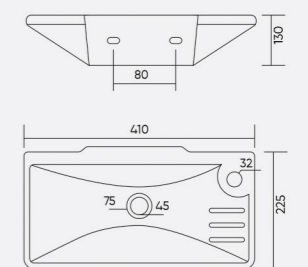

GRETA

Code: **WGB307**
L 460 W 360 H 190mm

COLOR

GUSTA

Code: **WGB310**
L 410 W 225 H 130mm

COLOR

GALAXY
Code: WGB311
L 360 W 260 H 130mm

COLOR