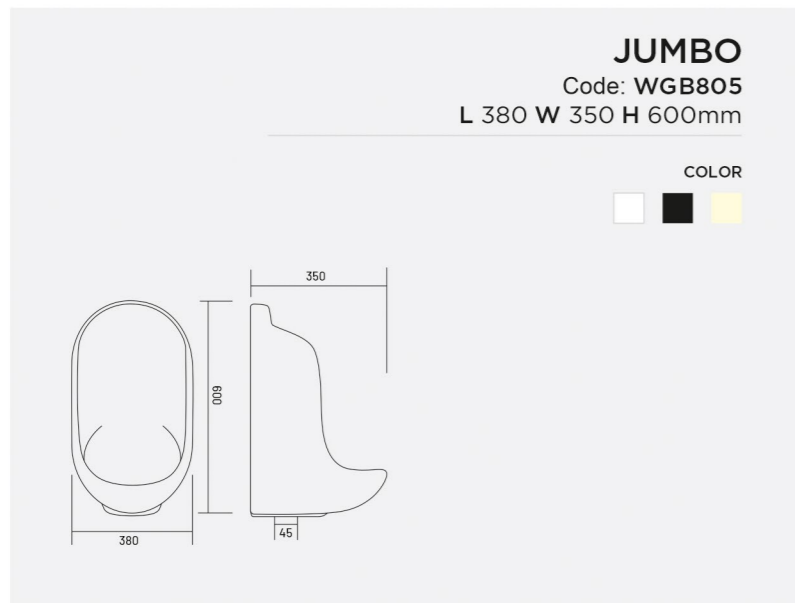

COLOR

JULIYA
Code: WGB803
L 285 W 300 H 575mm

COLOR

JOGER

Code: **WGB804**
 L 295 W 240 H 515mm

COLOR

JUMBO

Code: **WGB805**
 L 380 W 350 H 600mm