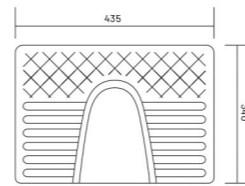

COLOR

ACU PAN 20''
Code: WGB704
L 535 W 430 H 250mm

COLOR

SQUATTING URINAL
Code: WGB705
L 435 W 340 H 100mm

COLOR

JORDAN
Code: WGB801
L 340 W 340 H 610mm

COLOR

JERIC
Code: WGB802
L 285 W 300 H 575mm