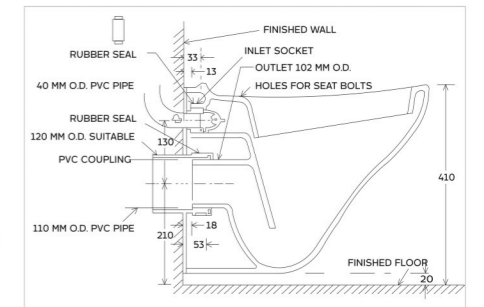

COUNTER WASH BASIN

(A) Before You Begin

1. Due to typical nature of the installation, under counter basin should be installed by trained and experienced installers.
2. Inspect the waste and supply tubing if necessary.
3. Install the basin in such a way, that it's removal in future can be done freely and without damage.
4. Prior to installation unpack the new basin and inspect it for damage. Keep the product to its protective carton until it is ready to be installed.
5. Observe all local plumbing and building codes.

(B) Tools and Materials

1. Sealant, Pencil, Measure Tape, Sharp knife or scissors, Keyhole or saber saw, Drill (1/2" dia, drill bit or larger) glasses, Haer, Rage or paper toweling.
2. NOTE: You may require different, more specialized tools to install this basin on counter top materials other than wood or wood components.

(C) Install the Basin

1. Check the desired lavatory location for clearance between the back splash, faucet, fixture and cabinet.
  2. Cut out the template.
  3. Carefully position and trace the templet on the counter top as directed on the templets.
  4. Mark the faucet hole centerline on the counter top.
  5. Drill a 1/2" pilot hole on the inside of the cut line.
  6. Cut out the counter top opening with a saber or keyhole saw.
2. NOTE: Install the basin in such a way that it's removal in future can be done freely and without damage.

FOR WOOD COUNTER TOPS

1. Mark and per-drill the wood screw holes at the locations shown on the template.
2. Waterproof any exposed areas of wood.

FOR MARBLE COUNTER TOPS

1. Position the counter top upside down on foam padding to protect the surface. Mark and drill 3/16" holes 5/8" deep at the locations shown on the template.
2. Use a setting tool and haer to secure the anchors.

FOR ALL INSTALLATIONS

1. If the counter top has not been installed, install it as stated below.
2. Drill the faucet holes according to the faucet installation instruction.
3. Install the faucet to the counter top according to the manufacture's instruction.
4. Install the drain to the lavatory according to the manufacture's instruction.