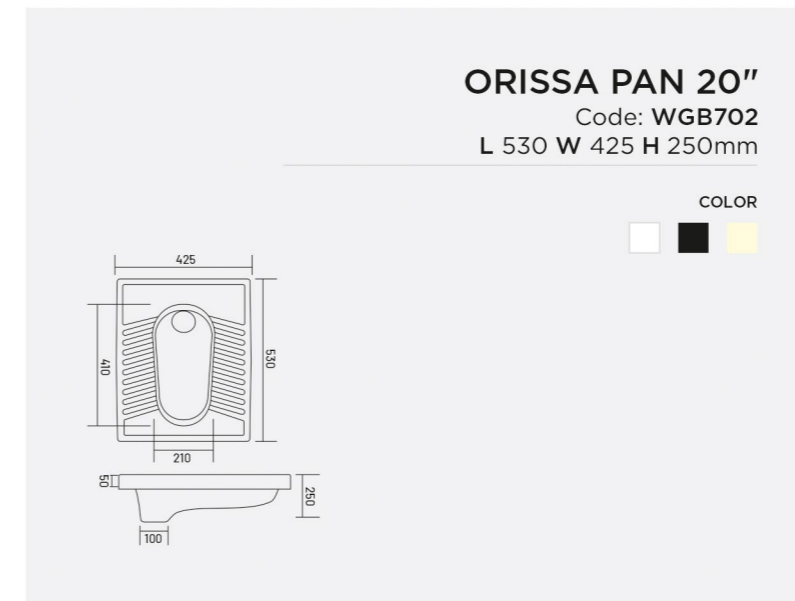

Code: **WGB604**
L 585 W 362 H 395mm

COLOR

ORISSA PAN 23''

Code: **WGB701**
L 580 W 440 H 300mm

COLOR

EWC S & P TRAP

Code: **WGB605**
L 540 W 360 H 400mm

COLOR