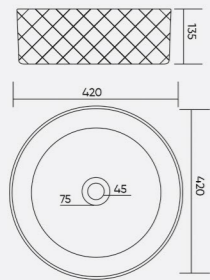

COLOR

CIAZ
 Code: WGB235
 L 500 W 370 H 150mm

COLOR

CRUZE
 Code: WGB236
 L 420 W 420 H 135mm

COLOR

CLAUD
 Code: WGB237
 L 530 W 405 H 155mm

COLOR

CEZER
 Code: WGB239
 L 445 W 350 H 115mm