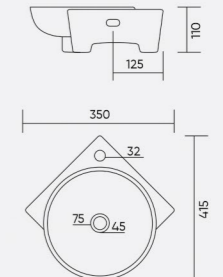

GIZA
Code: **WGB316**
L 330 W 330 H 125mm

COLOR

GALLOPS
Code: **WGB317**
L 460 W 285 H 130mm

COLOR

GLAND
Code: **WGB318**
L 415 W 350 H 110mm

COLOR

GRAVIS
Code: **WGB319**
L 560 W 425 H 155mm

COLOR