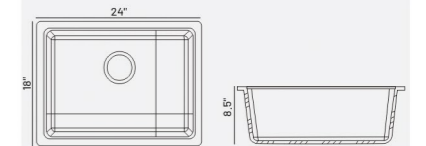

COLOR

JAX

Code: **WGB806**
 L 320 W 260 H 460mm

COLOR

QUARTZ SINK

WGB901
 Size - 18"x16"x8"
 Weight - 9.8 kg

WGB902
 Size - 21"x18"x8.5"
 Weight - 12.2 kg

WGB903
 Size - 24"x18"x8.5"
 Weight - 13.7 kg