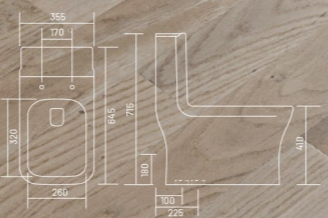

Table Top

One Piece

AVA
Code: **WGB001**
L 645 W 355 H 715mm
S-Trap 100,225mm

- FEATURES**
- WASH DOWN FLUSH
 - SOFT CLOSE SEAT COVER
 - DUAL FLUSH

ONE PIECE CLOSET

ADON
Code: **WGB002**
L 635 W 360 H 715mm
S-Trap 225/300mm