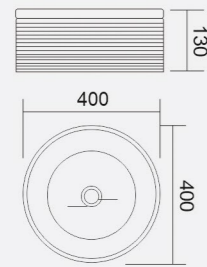

Code: WGB244
 L 630 W 360 H 135mm

COLOR

CRENZA
 Code: WGB245
 L 715 W 365 H 190mm

COLOR
 [White] [Black] [Yellow]

CERIO
 Code: WGB248
 L 420 W 420 H 120mm

COLOR
 [White] [Black] [Yellow]

COLIN
 Code: WGB246
 L 400 W 400 H 160mm

COLOR
 [White] [Black] [Yellow]

CARLO
 Code: WGB249
 L 585 W 405 H 155mm

COLOR
 [White] [Black] [Yellow]

CIBA
 Code: WGB250
 L 380 W 380 H 120mm

COLOR
 [White] [Black] [Yellow]

CLAYART
 Code: WGB247
 L 430 W 375 H 135mm