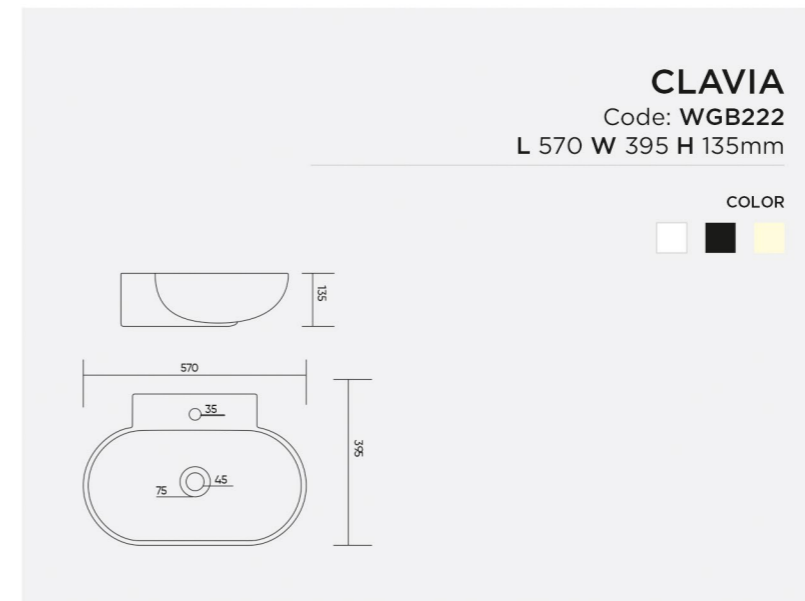

COLOR
 [White] [Black] [Yellow]

CADE
Code: WGB219
L 395 W 395 H 135mm

COLOR

COBRA
Code: WGB221
L 600 W 325 H 160mm

COLOR

CLAVIA
Code: WGB222
L 570 W 395 H 135mm

COLOR

COLBI
Code: WGB220
L 535 W 405 H 135mm