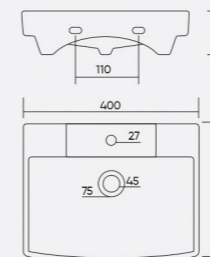

GLID
Code: WGB304
L 475 W 340 H 140mm

COLOR