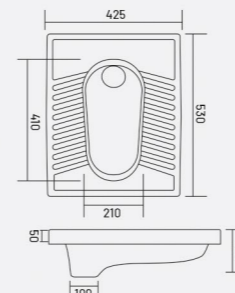

ANGLO S & P TRAP

Code: **WGB606**
L 545 W 470 H 415mm

COLOR