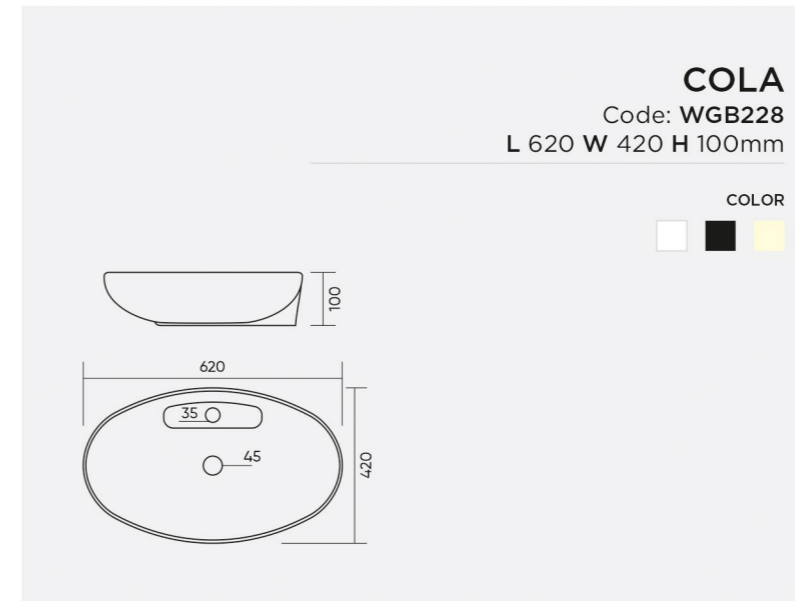

COSTA
Code: WGB229
L 570 W 370 H 140mm

COLOR
☐ ☐ ☐