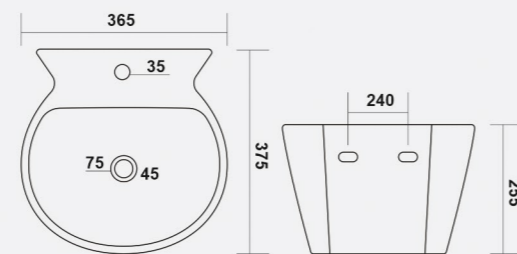

COLOR

DARWIN
Code: **WGB507**
L 480 W 430 H 332mm

COLOR

DONALD
Code: WGB508
L 350 W 350 H 325mm

COLOR

IVANA
Code: WGB601
L 550 W 360 H 410mm

COLOR

DYSON
Code: WGB509
L 470 W 420 H 355mm

COLOR

IVICA
Code: WGB602
L 515 W 360 H 395mm
S-Trap 100mm
P-Trap 180mm

COLOR

DALTON
Code: WGB510
L 375 W 365 H 255mm

COLOR

IRITA
Code: WGB603
L 510 W 360 H 390mm
S-Trap 100mm
P-Trap 180mm

COLOR

CONCEALED E.W.C

Code: **WGB604**
L 585 W 362 H 395mm

COLOR

ORISSA PAN 23''

Code: **WGB701**
L 580 W 440 H 300mm

COLOR

EWC S & P TRAP

Code: **WGB605**
L 540 W 360 H 400mm

COLOR