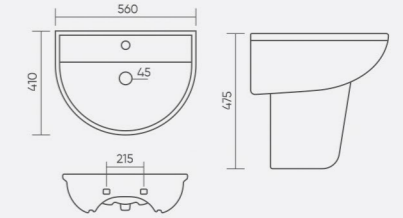

ENZO
Code: **WGB407**
L 540 W 460 H 860mm

COLOR

WASH BASIN PADESTAL

ELORA
Code: **WGB409**
L 530 W 415 H 870mm

COLOR

EVAN
Code: **WGB410**
L 560 W 480 H 820mm

COLOR

ELVIS
Code: **WGB411**
L 555 W 445 H 850mm

COLOR

ELIAN
Code: **WGB408**
L 535 W 400 H 890mm

COLOR

EVA
Code: **WGB412**
L 640 W 495 H 890mm

COLOR

WASH BASIN HALF PADESTAL

EROS
Code: **WGB414**
L 560 W 410 H 475mm

COLOR