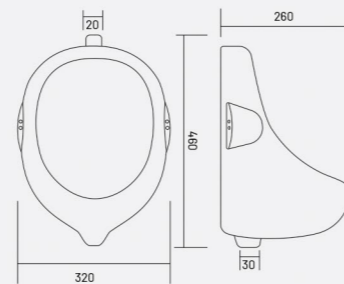

Code: **WGB604**
L 585 W 362 H 395mm

COLOR

ORISSA PAN 23''

Code: **WGB701**
L 580 W 440 H 300mm

COLOR

EWC S & P TRAP

Code: **WGB605**
L 540 W 360 H 400mm

COLOR

COLOR

JULIYA
Code: WGB803
L 285 W 300 H 575mm

COLOR

JOGER

Code: **WGB804**
 L 295 W 240 H 515mm

COLOR

JUMBO

Code: **WGB805**
 L 380 W 350 H 600mm

COLOR

JAX

Code: **WGB806**
 L 320 W 260 H 460mm

COLOR

QUARTZ SINK

WGB901
 Size - 18"x16"x8"
 Weight - 9.8 kg

WGB902
 Size - 21"x18"x8.5"
 Weight - 12.2 kg

WGB903
 Size - 24"x18"x8.5"
 Weight - 13.7 kg