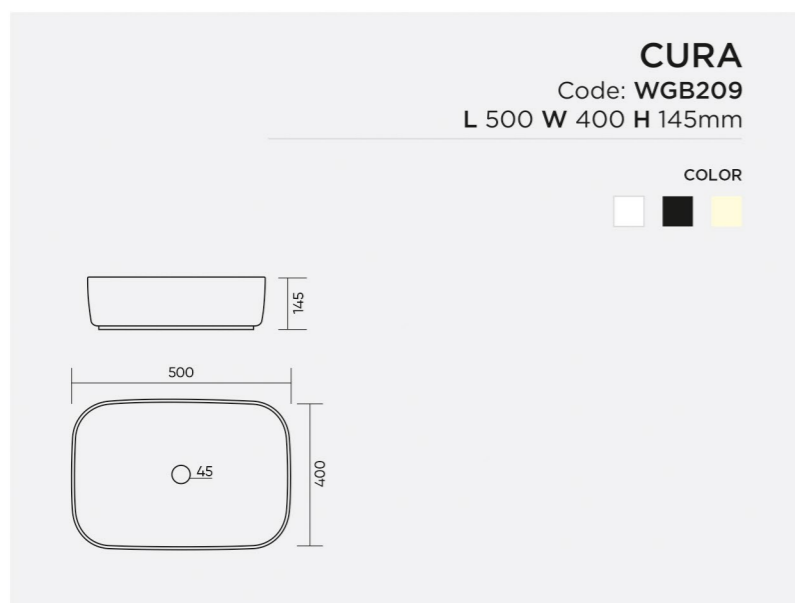

CUBIC
Code: WGB208
L 340 W 340 H 140mm

COLOR

TABLE TOP

CANTON
Code: WGB210
L 410 W 300 H 125mm

COLOR

CALIVER
Code: WGB211
L 405 W 330 H 105mm

COLOR

CURA
Code: WGB209
L 500 W 400 H 145mm