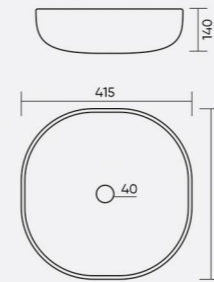

COLOR

COMET
Code: WGB232
L 550 W 430 H 140mm

COLOR

CONTEN
Code: WGB233
L 415 W 415 H 140mm

COLOR

CHERLY
Code: WGB231
L 360 W 360 H 130mm

COLOR

CARBEN
Code: WGB234
L 505 W 360 H 130mm