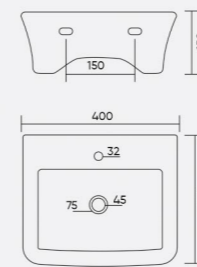

GOLF
Code: WGB303
L 400 W 355 H 155mm

COLOR

GLID
Code: WGB304
L 475 W 340 H 140mm

COLOR

GORAS

Code: **WGB305**
L 455 W 305 H 200mm

COLOR

GRESS

Code: **WGB308**
L 310 W 310 H 130mm

COLOR

GTON

Code: **WGB306**
L 460 W 350 H 160mm

COLOR

GLEN

Code: **WGB309**
L 400 W 335 H 150mm

COLOR