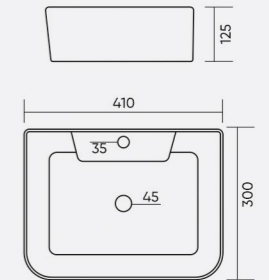

CUBIC
Code: WGB208
L 340 W 340 H 140mm

COLOR

TABLE TOP

CANTON
Code: WGB210
L 410 W 300 H 125mm

COLOR

CALIVER
Code: WGB211
L 405 W 330 H 105mm

COLOR

CURA
Code: WGB209
L 500 W 400 H 145mm

COLOR

CUBERA
Code: WGB212
L 410 W 310 H 125mm

COLOR

CAMPER
 Code: WGB213
 L 455 W 345 H 120mm

COLOR
 [White] [Black] [Yellow]

CYRUS
 Code: WGB216
 L 585 W 410 H 95mm

COLOR
 [White] [Black] [Yellow]

CARY
 Code: WGB214
 L 400 W 400 H 115mm