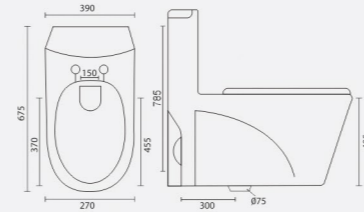

6D FLUSH TECHNOLOGY

COLOR

ANTILA

Code: **WGB017**
L 675 W 390 H 785mm
S-Trap 225, 300mm

FEATURES

SOFT CLOSE SEAT COVER

COLOR

ALFA
Code: **WGB018**
L 685 W 365 H 725mm
S-Trap 100, 225mm