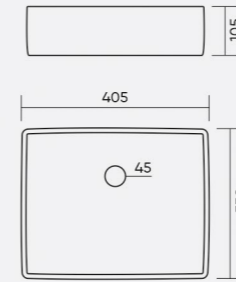

CUBIC
Code: WGB208
L 340 W 340 H 140mm

COLOR

TABLE TOP

CANTON
Code: WGB210
L 410 W 300 H 125mm

COLOR

CALIVER
Code: WGB211
L 405 W 330 H 105mm

COLOR

CURA
Code: WGB209
L 500 W 400 H 145mm

COLOR

CUBERA
Code: WGB212
L 410 W 310 H 125mm

COLOR

CAMPER
 Code: WGB213
 L 455 W 345 H 120mm

COLOR
 [White] [Black] [Yellow]

CYRUS
 Code: WGB216
 L 585 W 410 H 95mm

COLOR
 [White] [Black] [Yellow]

CARY
 Code: WGB214
 L 400 W 400 H 115mm

COLOR
 [White] [Black] [Yellow]

CARINO
 Code: WGB217
 L 455 W 310 H 135mm

COLOR
 [White] [Black] [Yellow]

CRISTO
 Code: WGB218
 L 330 W 285 H 110mm

COLOR
 [White] [Black] [Yellow]

CLIVE
 Code: WGB215
 L 480 W 370 H 130mm