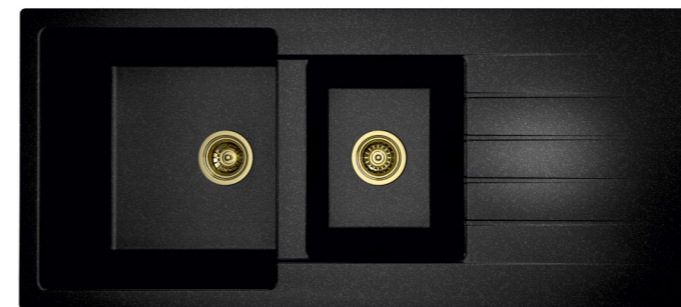

WGB904
 Size - 36"x20"x8.5"
 Weight - 21.3 kg

WGB905
 Size - 36"x20"x8.5"
 Weight - 22.2 kg

WGB906
 Size - 45"x20"x8.5"
 Weight - 26.8 kg

SPARKLE SERIES

STONE SERIES

INSTRUCTIONS

WALL HUNG BASIN

Fixing : the rag should be first grouted into the wall using cement / concrete, (as shown) as per the distance between slots provided in the wash basin. The bolts should be fixed perpendicular to the wall. Allow cement / concrete to set. Check if the Rag bolts are firmly fixed. Fix the Wash Basin in the bolts using Nuts & Washer.