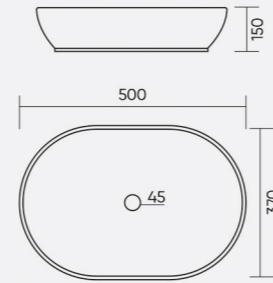

COLOR
☐ ☐ ☐

COLOR
☐ ☐ ☐

CLAUD
Code: WGB237
L 530 W 405 H 155mm

COLOR
☐ ☐ ☐

COLOR
☐ ☐ ☐

COLOR
☐ ☐ ☐