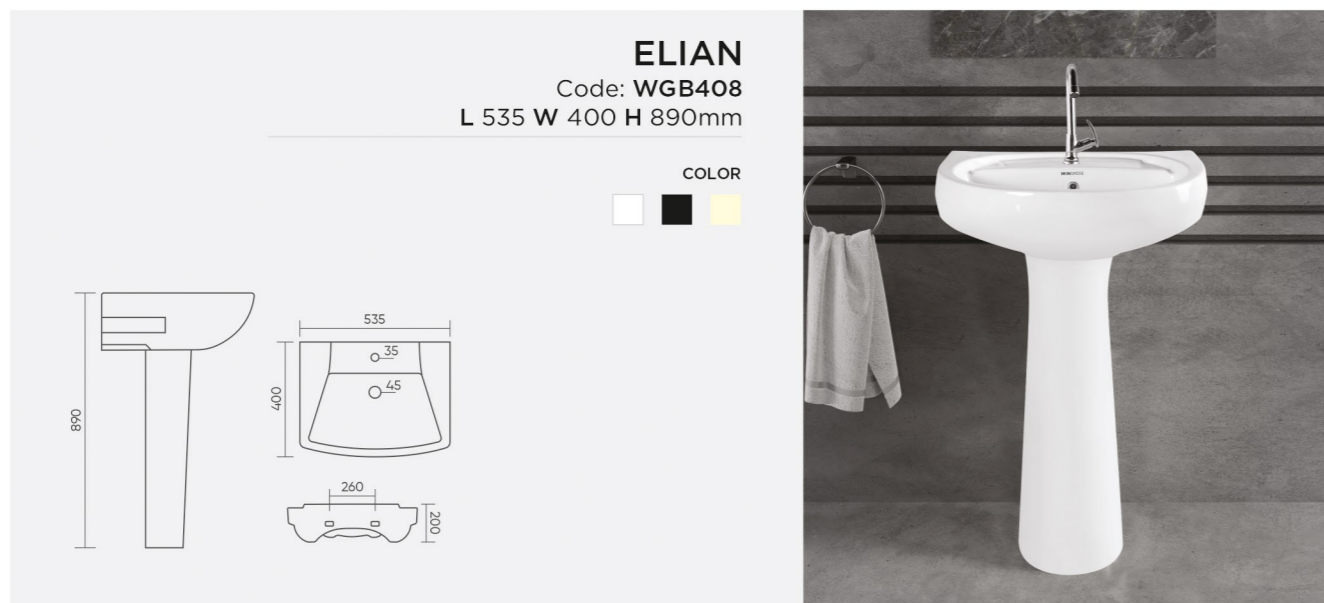

COLOR
☐ ☐ ☐

WASH BASIN PADESTAL

COLOR
☐ ☐ ☐

COLOR
☐ ☐ ☐

COLOR
☐ ☐ ☐

COLOR
☐ ☐ ☐