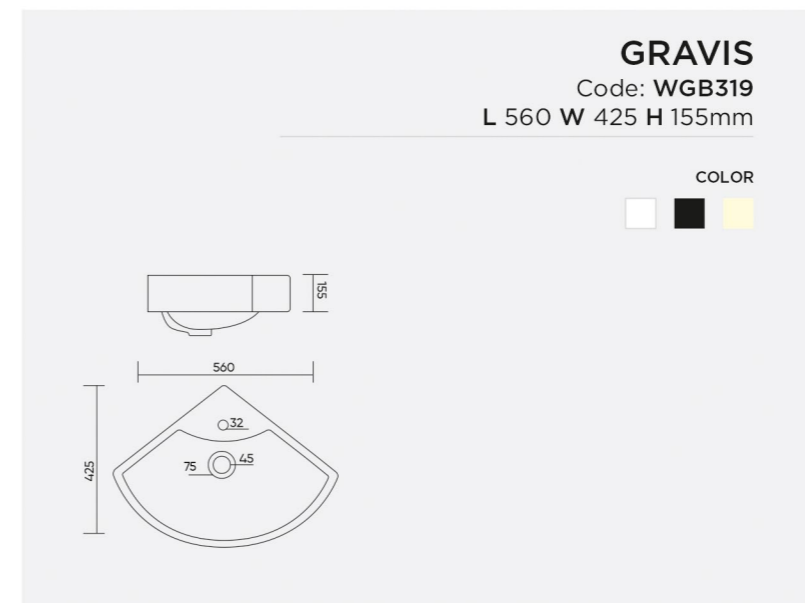

GIZA
Code: **WGB316**
L 330 W 330 H 125mm

COLOR

GALLOPS
Code: **WGB317**
L 460 W 285 H 130mm

COLOR

GLAND
Code: **WGB318**
L 415 W 350 H 110mm

COLOR

GRAVIS
Code: **WGB319**
L 560 W 425 H 155mm

COLOR