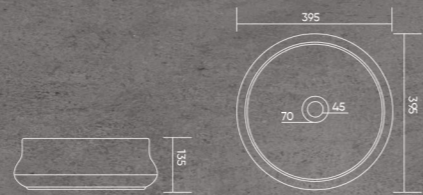

COBRA
Code: WGB221
L 600 W 325 H 160mm

COLOR
☐ ☐ ☐