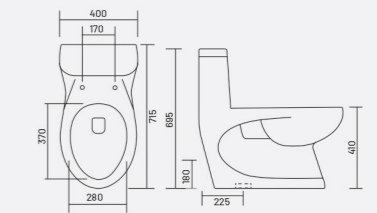

ALMA
Code: **WGB005**
L 680 W 360 H 720mm
S-Trap 225mm

FEATURES

WASH DOWN SOFT CLOSE FLUSH SEAT COVER DUAL FLUSH

COLOR

ALBERT
Code: **WGB008**
L 640 W 345 H 735mm
S-Trap 300/225mm

FEATURES

SYPHONIC FLUSH 6D FLUSH TECHNOLOGY

COLOR

ANTON
Code: **WGB006**
L 650 W 375 H 725mm
S-Trap 225mm
P-Trap 180mm

FEATURES

WASH DOWN FLUSH

COLOR

ALORA
Code: **WGB009**
L 660 W 370 H 755mm
S-Trap 225mm

FEATURES

SOFT CLOSE SEAT COVER DUAL FLUSH RIMLESS DESIGN SYPHONIC FLUSH TORNADO FLUSH

COLOR

ALISON
Code: **WGB007**
L 650 W 345 H 735mm
S-Trap 225mm
P-Trap 180mm

FEATURES

WASH DOWN FLUSH

COLOR

ADLER
Code: **WGB010**
L 715 W 400 H 695mm
S-Trap 225mm

FEATURES

SOFT CLOSE SEAT COVER DUAL FLUSH

COLOR