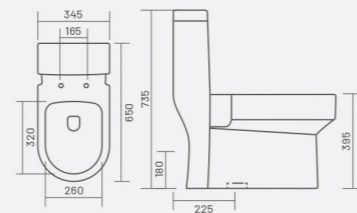

FEATURES

SOFT CLOSE SEAT COVER DUAL FLUSH RIMLESS DESIGN SYPHONIC FLUSH TORNADO FLUSH

COLOR

ALISON
Code: **WGB007**
L 650 W 345 H 735mm
S-Trap 225mm
P-Trap 180mm

FEATURES

WASH DOWN FLUSH

COLOR

ADLER
Code: **WGB010**
L 715 W 400 H 695mm
S-Trap 225mm