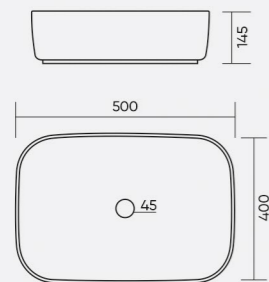

CLARA
Code: WGB203
L 440 W 440 H 135mm

COLOR

CARDIN
Code: WGB206
L 455 W 335 H 140mm

COLOR

CANON
Code: WGB204
L 495 W 300 H 125mm

COLOR

CIRCUL
Code: WGB207
L 380 W 380 H 130mm

COLOR

CUBIC
Code: WGB208
L 340 W 340 H 140mm

COLOR

TABLE TOP

CANTON
Code: WGB210
L 410 W 300 H 125mm

COLOR

CALIVER
Code: WGB211
L 405 W 330 H 105mm

COLOR

CURA
Code: WGB209
L 500 W 400 H 145mm

COLOR

CUBERA
Code: WGB212
L 410 W 310 H 125mm

COLOR

CAMPER
 Code: WGB213
 L 455 W 345 H 120mm

COLOR
 [White] [Black] [Yellow]

CYRUS
 Code: WGB216
 L 585 W 410 H 95mm

COLOR
 [White] [Black] [Yellow]

CARY
 Code: WGB214
 L 400 W 400 H 115mm

COLOR
 [White] [Black] [Yellow]

CARINO
 Code: WGB217
 L 455 W 310 H 135mm

COLOR
 [White] [Black] [Yellow]

CRISTO
 Code: WGB218
 L 330 W 285 H 110mm

COLOR
 [White] [Black] [Yellow]

CLIVE
 Code: WGB215
 L 480 W 370 H 130mm