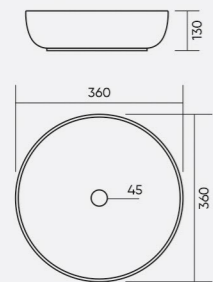

COLOR

COMET
Code: WGB232
L 550 W 430 H 140mm

COLOR

CONTEN
Code: WGB233
L 415 W 415 H 140mm

COLOR

CHERLY
Code: WGB231
L 360 W 360 H 130mm

COLOR

CARBEN
Code: WGB234
L 505 W 360 H 130mm