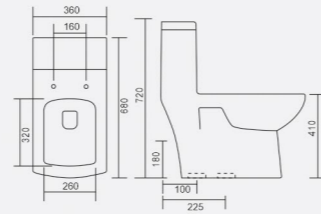

- FEATURES**
- WASH DOWN FLUSH

ALMA
Code: **WGB005**
L 680 W 360 H 720mm
S-Trap 225mm

FEATURES

WASH DOWN SOFT CLOSE FLUSH SEAT COVER DUAL FLUSH

COLOR

ALBERT
Code: **WGB008**
L 640 W 345 H 735mm
S-Trap 300/225mm