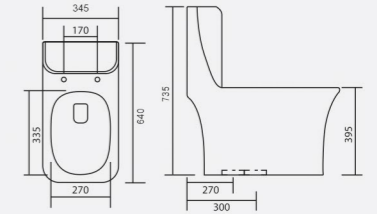

ALMA
Code: **WGB005**
L 680 W 360 H 720mm
S-Trap 225mm

FEATURES

WASH DOWN SOFT CLOSE FLUSH SEAT COVER DUAL FLUSH

COLOR

ALBERT
Code: **WGB008**
L 640 W 345 H 735mm
S-Trap 300/225mm

FEATURES

SYPHONIC FLUSH 6D FLUSH TECHNOLOGY

COLOR

ANTON
Code: **WGB006**
L 650 W 375 H 725mm
S-Trap 225mm
P-Trap 180mm

FEATURES

WASH DOWN FLUSH

COLOR

ALORA
Code: **WGB009**
L 660 W 370 H 755mm
S-Trap 225mm

FEATURES

SOFT CLOSE SEAT COVER DUAL FLUSH RIMLESS DESIGN SYPHONIC FLUSH TORNADO FLUSH

COLOR

ALISON
Code: **WGB007**
L 650 W 345 H 735mm
S-Trap 225mm
P-Trap 180mm

FEATURES

WASH DOWN FLUSH

COLOR

ADLER
Code: **WGB010**
L 715 W 400 H 695mm
S-Trap 225mm

FEATURES

SOFT CLOSE SEAT COVER DUAL FLUSH

COLOR