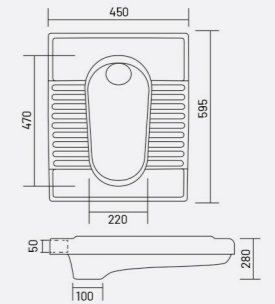

Code: **WGB604**
L 585 W 362 H 395mm

COLOR

ORISSA PAN 23''

Code: **WGB701**
L 580 W 440 H 300mm

COLOR

EWC S & P TRAP

Code: **WGB605**
L 540 W 360 H 400mm

COLOR