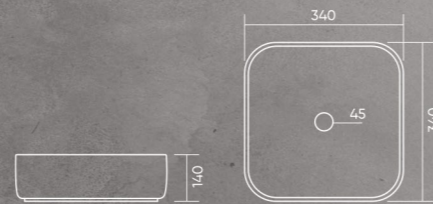

CUBIC
Code: WGB208
L 340 W 340 H 140mm

COLOR

TABLE TOP

CANTON
Code: WGB210
L 410 W 300 H 125mm

COLOR

CALIVER
Code: WGB211
L 405 W 330 H 105mm

COLOR

CURA
Code: WGB209
L 500 W 400 H 145mm

COLOR

CUBERA
Code: WGB212
L 410 W 310 H 125mm

COLOR

CAMPER
 Code: WGB213
 L 455 W 345 H 120mm

COLOR
 [White] [Black] [Yellow]

CYRUS
 Code: WGB216
 L 585 W 410 H 95mm

COLOR
 [White] [Black] [Yellow]

CARY
 Code: WGB214
 L 400 W 400 H 115mm