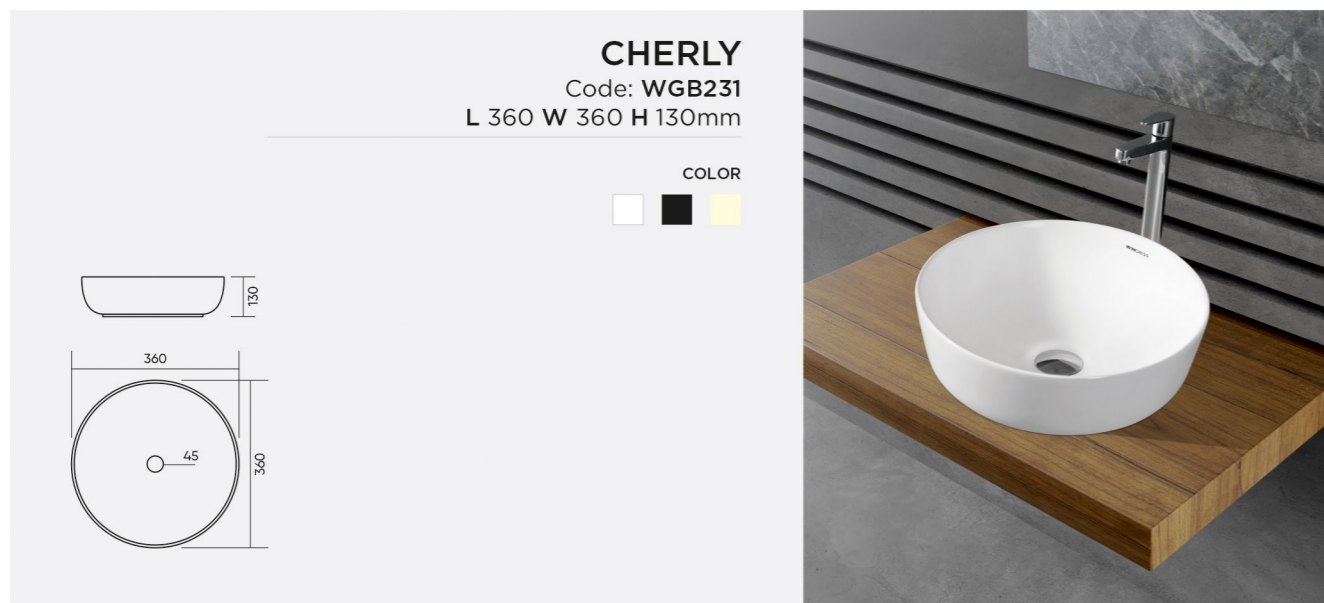

COLOR

COMET
Code: WGB232
L 550 W 430 H 140mm

COLOR

CONTEN
Code: WGB233
L 415 W 415 H 140mm

COLOR

CHERLY
Code: WGB231
L 360 W 360 H 130mm

COLOR

CARBEN
Code: WGB234
L 505 W 360 H 130mm