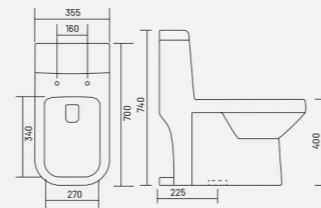

AEROTIC

Code: **WGB014**
L 660 W 365 H 730mm
S-Trap 225mm

FEATURES

WASH DOWN SOFT CLOSE FLUSH

SEAT COVER

DUAL FLUSH

COLOR

ABORD
Code: **WGB012**
L 665 W 365 H 760mm
S-Trap 225mm