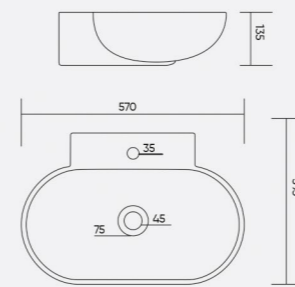

COLOR
 [White] [Black] [Yellow]

CARINO
 Code: WGB217
 L 455 W 310 H 135mm

COLOR
 [White] [Black] [Yellow]

CRISTO
 Code: WGB218
 L 330 W 285 H 110mm

COLOR
 [White] [Black] [Yellow]

CLIVE
 Code: WGB215
 L 480 W 370 H 130mm

COLOR
 [White] [Black] [Yellow]

CADE
Code: WGB219
L 395 W 395 H 135mm

COLOR

COBRA
Code: WGB221
L 600 W 325 H 160mm

COLOR

CLAVIA
Code: WGB222
L 570 W 395 H 135mm

COLOR

COLBI
Code: WGB220
L 535 W 405 H 135mm