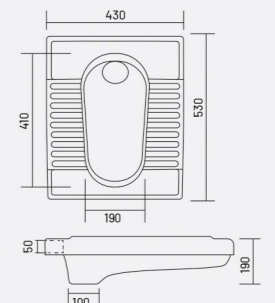

CONCEALED E.W.C

Code: **WGB604**
L 585 W 362 H 395mm

COLOR

ORISSA PAN 23''

Code: **WGB701**
L 580 W 440 H 300mm

COLOR

EWC S & P TRAP

Code: **WGB605**
L 540 W 360 H 400mm

COLOR

ORISSA PAN 20''

Code: **WGB702**
L 530 W 425 H 250mm

COLOR

ANGLO S & P TRAP

Code: **WGB606**
L 545 W 470 H 415mm

COLOR

CT PAN 20''

Code: **WGB703**
L 530 W 430 H 190mm

COLOR