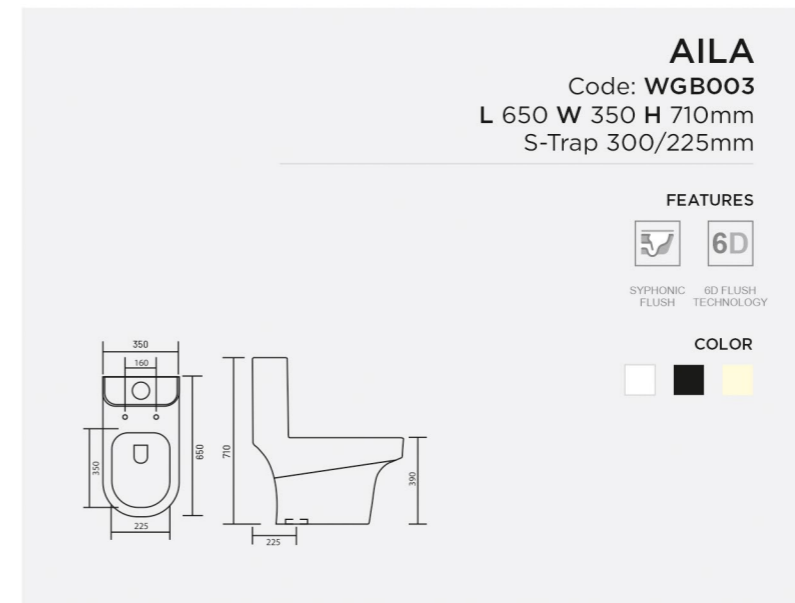

ARWEN
Code: **WGB004**
L 645 W 350 H 760mm
S-Trap 225mm
P-Trap 180mm

1. **FEATURES**
2. SYPHONIC FLUSH
   - 6D FLUSH TECHNOLOGY