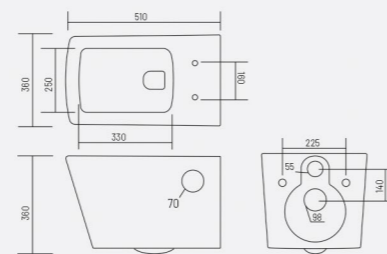

BENTA

Code: **WGB106**
L 510 W 360 H 360mm
P-Trap: 180mm

COLOR

BRIHA

Code: **WGB109**
L 540 W 375 H 380mm
P-Trap: 170mm

COLOR