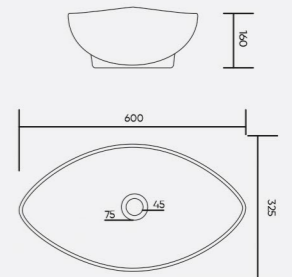

COLOR
 [White] [Black] [Yellow]

CARINO
 Code: WGB217
 L 455 W 310 H 135mm

COLOR
 [White] [Black] [Yellow]

CRISTO
 Code: WGB218
 L 330 W 285 H 110mm

COLOR
 [White] [Black] [Yellow]

CLIVE
 Code: WGB215
 L 480 W 370 H 130mm

COLOR
 [White] [Black] [Yellow]

CADE
Code: WGB219
L 395 W 395 H 135mm

COLOR

COBRA
Code: WGB221
L 600 W 325 H 160mm

COLOR

CLAVIA
Code: WGB222
L 570 W 395 H 135mm

COLOR

COLBI
Code: WGB220
L 535 W 405 H 135mm