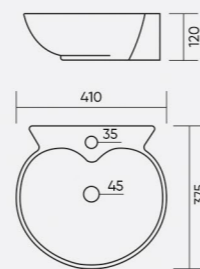

CIMONA

Code: WGB243
L 555 W 405 H 115mm

COLOR