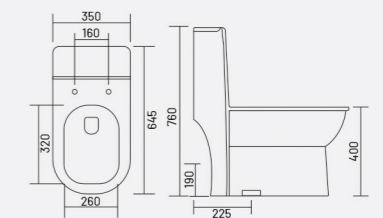

- FEATURES**
- WASH DOWN FLUSH
 - SOFT CLOSE SEAT COVER
 - DUAL FLUSH

AILA
Code: **WGB003**
L 650 W 350 H 710mm
S-Trap 300/225mm

- FEATURES**
- SYPHONIC FLUSH
 - 6D FLUSH TECHNOLOGY

ARWEN
Code: **WGB004**
L 645 W 350 H 760mm
S-Trap 225mm
P-Trap 180mm

- FEATURES**
- WASH DOWN FLUSH

ALMA
Code: **WGB005**
L 680 W 360 H 720mm
S-Trap 225mm

FEATURES

WASH DOWN SOFT CLOSE FLUSH SEAT COVER DUAL FLUSH

COLOR

ALBERT
Code: **WGB008**
L 640 W 345 H 735mm
S-Trap 300/225mm