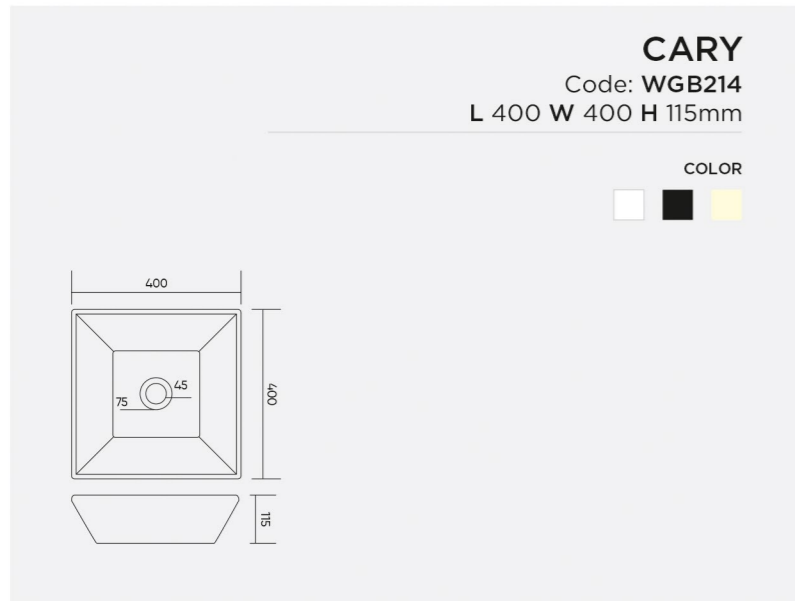

COLOR

CUBERA
Code: WGB212
L 410 W 310 H 125mm

COLOR

CAMPER
 Code: WGB213
 L 455 W 345 H 120mm

COLOR
 [White] [Black] [Yellow]

CYRUS
 Code: WGB216
 L 585 W 410 H 95mm

COLOR
 [White] [Black] [Yellow]

CARY
 Code: WGB214
 L 400 W 400 H 115mm