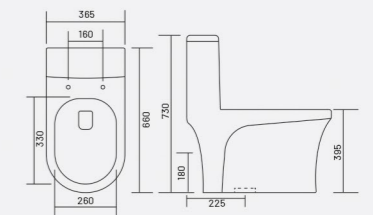

AEROTIC

Code: **WGB014**
L 660 W 365 H 730mm
S-Trap 225mm

FEATURES

WASH DOWN SOFT CLOSE FLUSH

SEAT COVER

DUAL FLUSH

COLOR

ABORD
Code: **WGB012**
L 665 W 365 H 760mm
S-Trap 225mm