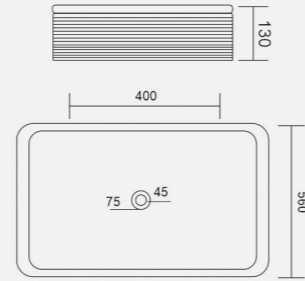

COLOR
 [White] [Black] [Yellow]

CARINO
 Code: WGB217
 L 455 W 310 H 135mm

COLOR
 [White] [Black] [Yellow]

CRISTO
 Code: WGB218
 L 330 W 285 H 110mm

COLOR
 [White] [Black] [Yellow]

CLIVE
 Code: WGB215
 L 480 W 370 H 130mm

COLOR

COREX
Code: WGB223
L 395 W 359 H 125mm

COLOR

CHANCE
Code: WGB224
L 560 W 400 H 130mm

COLOR

CADEL
Code: WGB227
L 605 W 400 H 140mm

COLOR

CALLIS
Code: WGB225
L 405 W 405 H 130mm