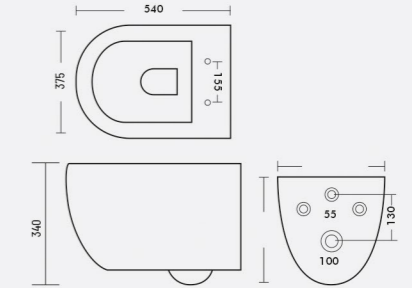

BRAVIA

Code: **WGB111**
L 515 W 355 H 360mm

COLOR