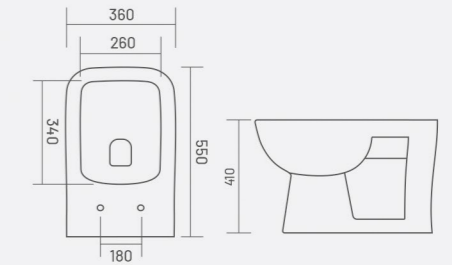

DOMIN
Code: **WGB503**
L 483 W 411 H 815mm

COLOR

DAVION
Code: **WGB504**
L 455 W 455 H 815mm

COLOR

ONE PIECE BASIN

DANIEL
Code: **WGB505**
L 430 W 495 H 385mm

COLOR

DORRIT
Code: **WGB506**
L 405 W 395 H 280mm

COLOR

DARWIN
Code: **WGB507**
L 480 W 430 H 332mm

COLOR

DONALD
Code: WGB508
L 350 W 350 H 325mm

COLOR

IVANA
Code: WGB601
L 550 W 360 H 410mm

COLOR

DYSON
Code: WGB509
L 470 W 420 H 355mm