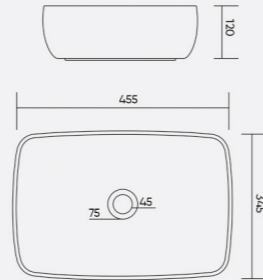

CUBIC
Code: WGB208
L 340 W 340 H 140mm

COLOR

TABLE TOP

CANTON
Code: WGB210
L 410 W 300 H 125mm

COLOR

CALIVER
Code: WGB211
L 405 W 330 H 105mm

COLOR

CURA
Code: WGB209
L 500 W 400 H 145mm

COLOR

CUBERA
Code: WGB212
L 410 W 310 H 125mm

COLOR

CAMPER
 Code: WGB213
 L 455 W 345 H 120mm

COLOR
 [White] [Black] [Yellow]

CYRUS
 Code: WGB216
 L 585 W 410 H 95mm

COLOR
 [White] [Black] [Yellow]

CARY
 Code: WGB214
 L 400 W 400 H 115mm

COLOR
 [White] [Black] [Yellow]

CARINO
 Code: WGB217
 L 455 W 310 H 135mm

COLOR
 [White] [Black] [Yellow]

CRISTO
 Code: WGB218
 L 330 W 285 H 110mm

COLOR
 [White] [Black] [Yellow]

CLIVE
 Code: WGB215
 L 480 W 370 H 130mm