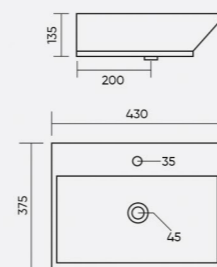

COLOR
[White] [Black] [Yellow]