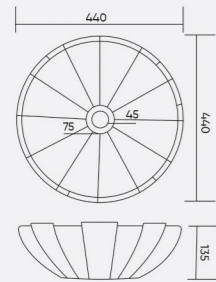

COLOR
☐ ☐ ☐

COLOR
☐ ☐ ☐

COLOR
☐ ☐ ☐

COLOR
☐ ☐ ☐

CANON
Code: WGB204
L 495 W 300 H 125mm

COLOR
☐ ☐ ☐

COLOR
☐ ☐ ☐