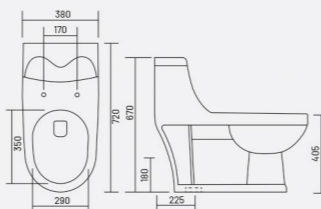

AZIZ

Code: **WGB016**
L 645 W 360 H 740mm
S-Trap 300/225mm

FEATURES

SYPHONIC FLUSH

6D FLUSH TECHNOLOGY

COLOR