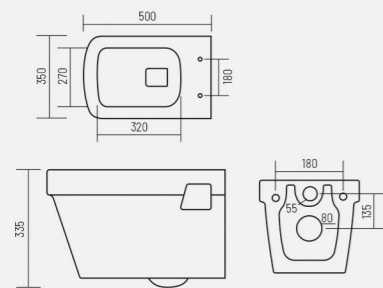

BRISCO

Code: **WGB104**
L 505 W 360 H 370mm
P-Trap: 170mm

COLOR

BLANCO

Code: **WGB107**
L 490 W 350 H 350mm
P-Trap: 170mm

COLOR

BONZA

Code: **WGB105**
L 500 W 350 H 335mm

COLOR

BRING

Code: **WGB108**
L 490 W 355 H 340mm
P-Trap: 170mm

COLOR

BENTA

Code: **WGB106**
L 510 W 360 H 360mm
P-Trap: 180mm

COLOR

BRIHA

Code: **WGB109**
L 540 W 375 H 380mm
P-Trap: 170mm

COLOR