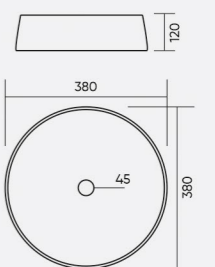

Code: WGB244
 L 630 W 360 H 135mm

COLOR

CRENZA
 Code: WGB245
 L 715 W 365 H 190mm

COLOR
 [White] [Black] [Yellow]

CERIO
 Code: WGB248
 L 420 W 420 H 120mm

COLOR
 [White] [Black] [Yellow]

COLIN
 Code: WGB246
 L 400 W 400 H 160mm

COLOR
 [White] [Black] [Yellow]

CARLO
 Code: WGB249
 L 585 W 405 H 155mm

COLOR
 [White] [Black] [Yellow]

CIBA
 Code: WGB250
 L 380 W 380 H 120mm

COLOR
 [White] [Black] [Yellow]

CLAYART
 Code: WGB247
 L 430 W 375 H 135mm