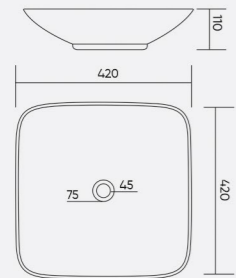

CRETA

Code: WGB242
L 410 W 375 H 120mm

COLOR