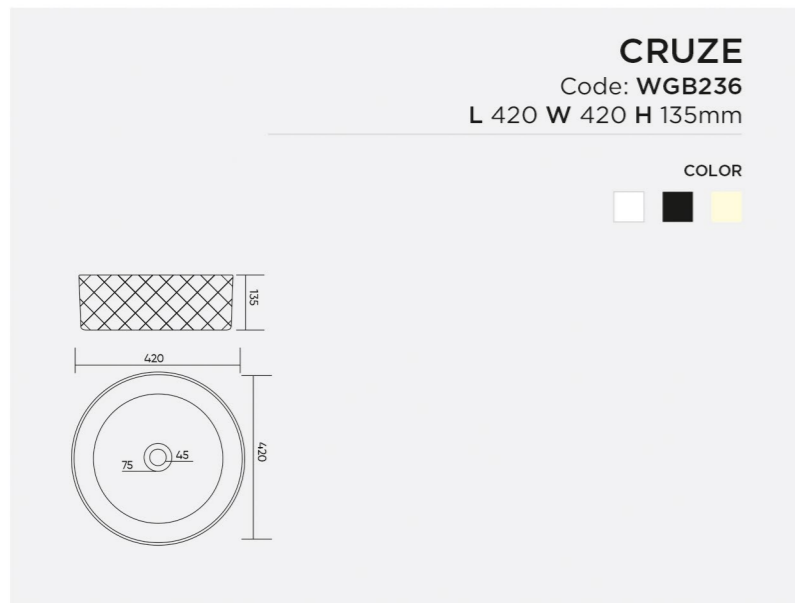

CLAUD
Code: WGB237
L 530 W 405 H 155mm

COLOR
☐ ☐ ☐