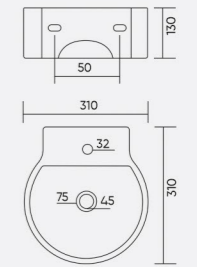

GTON

Code: **WGB306**
L 460 W 350 H 160mm

COLOR