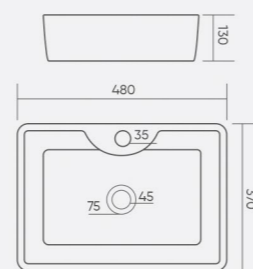

COLOR
[White] [Black] [Yellow]

COLOR
[White] [Black] [Yellow]

COLOR
[White] [Black] [Yellow]

COLOR
[White] [Black] [Yellow]

COLOR
[White] [Black] [Yellow]

COLOR
[White] [Black] [Yellow]