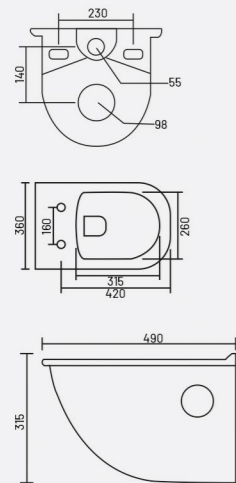

COLOR
☐ ☐ ☐

CAMRY
Code: WGB201
555x365x110mm

COLOR
☐ ☐ ☐