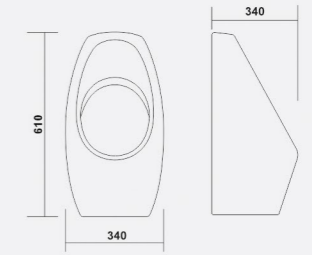

Code: **WGB604**
L 585 W 362 H 395mm

COLOR

ORISSA PAN 23''

Code: **WGB701**
L 580 W 440 H 300mm

COLOR

EWC S & P TRAP

Code: **WGB605**
L 540 W 360 H 400mm

COLOR

COLOR

ACU PAN 20''
Code: WGB704
L 535 W 430 H 250mm

COLOR

SQUATTING URINAL
Code: WGB705
L 435 W 340 H 100mm

COLOR

JORDAN
Code: WGB801
L 340 W 340 H 610mm

COLOR

JERIC
Code: WGB802
L 285 W 300 H 575mm