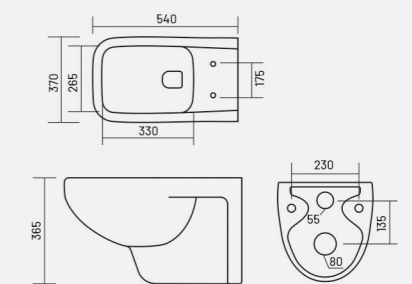

Code: **WGB113**
L 540 W 375 H 340mm

COLOR

BRAVIA

Code: **WGB111**
L 515 W 355 H 360mm

COLOR

BOFO

Code: **WGB114**
L 560 W 375 H 350mm

COLOR

BURLIN

Code: **WGB112**
L 495 W 360 H 345mm

COLOR

BUGATTI

Code: **WGB115**
L 540 W 370 H 365mm

COLOR

BROWNY
Code: WGB116
L 515 W 370 H 360mm

COLOR