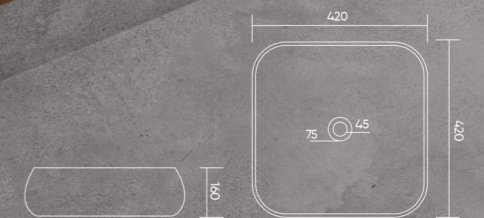

COLOR
☐ ☐ ☐

COLOR
☐ ☐ ☐

COLOR
☐ ☐ ☐

COLOR
☐ ☐ ☐

COLOR
☐ ☐ ☐