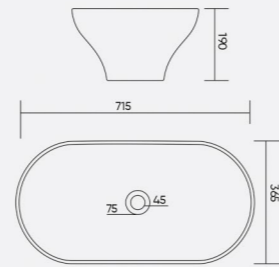

Code: WGB244
 L 630 W 360 H 135mm

COLOR

CRENZA
 Code: WGB245
 L 715 W 365 H 190mm

COLOR
 [White] [Black] [Yellow]

CERIO
 Code: WGB248
 L 420 W 420 H 120mm

COLOR
 [White] [Black] [Yellow]

COLIN
 Code: WGB246
 L 400 W 400 H 160mm

COLOR
 [White] [Black] [Yellow]

CARLO
 Code: WGB249
 L 585 W 405 H 155mm

COLOR
 [White] [Black] [Yellow]

CIBA
 Code: WGB250
 L 380 W 380 H 120mm

COLOR
 [White] [Black] [Yellow]

CLAYART
 Code: WGB247
 L 430 W 375 H 135mm