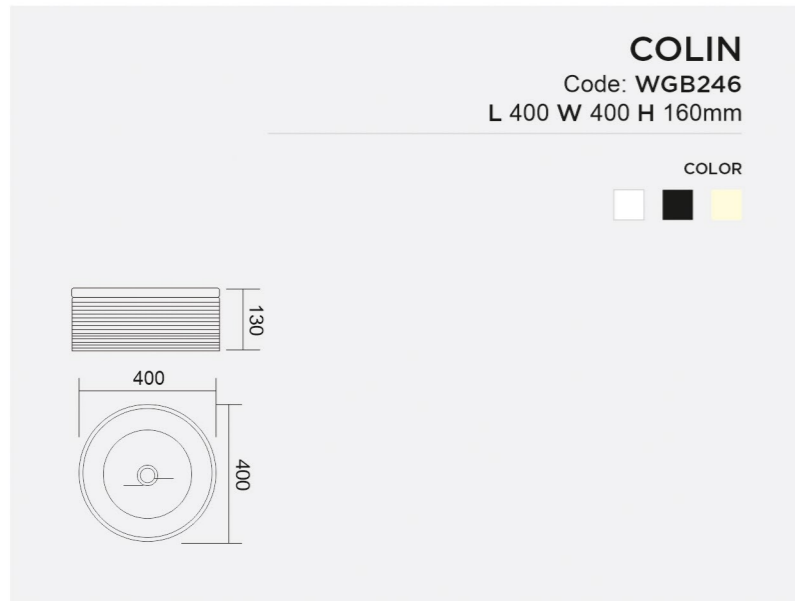

Code: WGB244
 L 630 W 360 H 135mm

COLOR

CRENZA
 Code: WGB245
 L 715 W 365 H 190mm

COLOR
 [White] [Black] [Yellow]

CERIO
 Code: WGB248
 L 420 W 420 H 120mm

COLOR
 [White] [Black] [Yellow]

COLIN
 Code: WGB246
 L 400 W 400 H 160mm