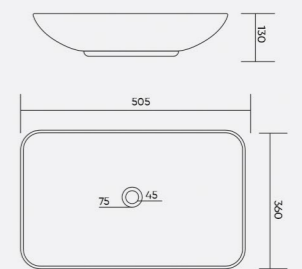

COLOR
☐ ☐ ☐

COLOR
☐ ☐ ☐

COLOR
☐ ☐ ☐

COLOR
☐ ☐ ☐

COLOR
☐ ☐ ☐