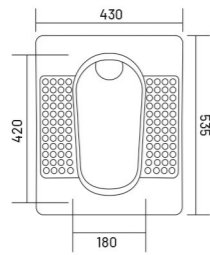

SQUATTING URINAL
Code: WGB705
L 435 W 340 H 100mm

COLOR