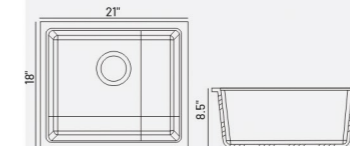

COLOR

JAX

Code: **WGB806**
 L 320 W 260 H 460mm

COLOR

QUARTZ SINK

WGB901
 Size - 18"x16"x8"
 Weight - 9.8 kg

WGB902
 Size - 21"x18"x8.5"
 Weight - 12.2 kg

WGB903
 Size - 24"x18"x8.5"
 Weight - 13.7 kg