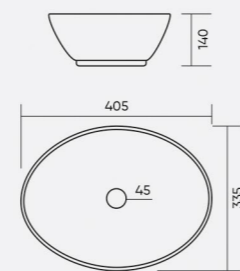

COLOR

COLA
Code: WGB228
L 620 W 420 H 100mm

COLOR

CROWN
Code: WGB226
L 405 W 335 H 140mm

COLOR

COSTA
Code: WGB229
L 570 W 370 H 140mm

COLOR

COLBERT
Code: WGB230
L 410 W 310 H 110mm