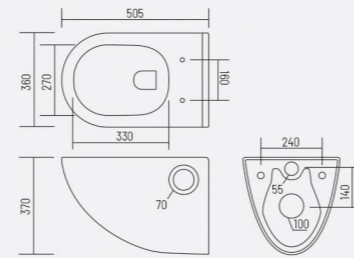

BELEZA
 Code: WGB103
 L 515 W 360 H 335mm

COLOR

BRISCO

Code: **WGB104**
L 505 W 360 H 370mm
P-Trap: 170mm

COLOR

BLANCO

Code: **WGB107**
L 490 W 350 H 350mm
P-Trap: 170mm

COLOR