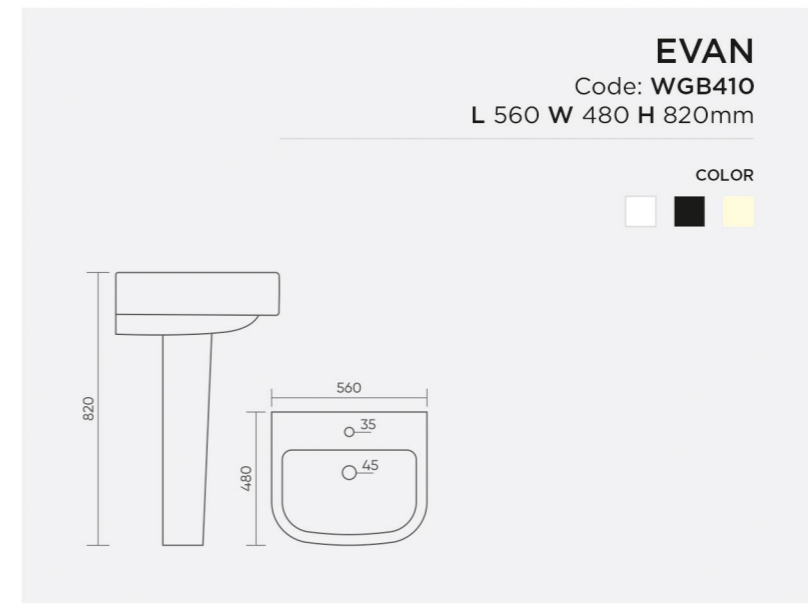

ENZO
Code: **WGB407**
L 540 W 460 H 860mm

COLOR

WASH BASIN PADESTAL

ELORA
Code: **WGB409**
L 530 W 415 H 870mm

COLOR

EVAN
Code: **WGB410**
L 560 W 480 H 820mm

COLOR

ELVIS
Code: **WGB411**
L 555 W 445 H 850mm

COLOR

ELIAN
Code: **WGB408**
L 535 W 400 H 890mm

COLOR

EVA
Code: **WGB412**
L 640 W 495 H 890mm

COLOR

WASH BASIN HALF PADESTAL

EROS
Code: **WGB414**
L 560 W 410 H 475mm

COLOR