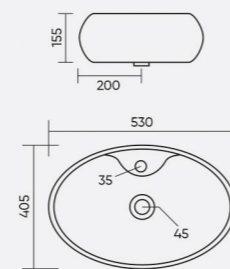

COLOR

CIAZ
 Code: WGB235
 L 500 W 370 H 150mm

COLOR

CRUZE
 Code: WGB236
 L 420 W 420 H 135mm

COLOR

CLAUD
 Code: WGB237
 L 530 W 405 H 155mm

COLOR

CEZER
 Code: WGB239
 L 445 W 350 H 115mm