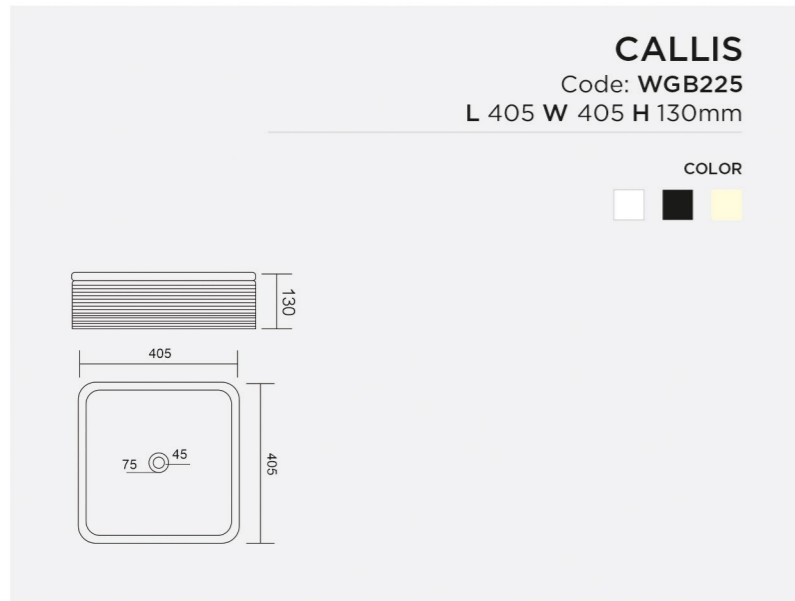

COLOR

COREX
Code: WGB223
L 395 W 359 H 125mm

COLOR

CHANCE
Code: WGB224
L 560 W 400 H 130mm

COLOR

CADEL
Code: WGB227
L 605 W 400 H 140mm

COLOR

CALLIS
Code: WGB225
L 405 W 405 H 130mm