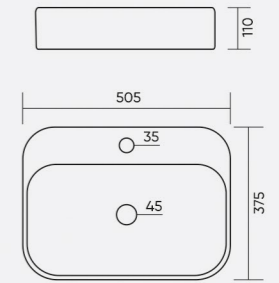

Code: **WGB113**
L 540 W 375 H 340mm

COLOR

BRAVIA

Code: **WGB111**
L 515 W 355 H 360mm

COLOR

BOFO

Code: **WGB114**
L 560 W 375 H 350mm

COLOR

BURLIN

Code: **WGB112**
L 495 W 360 H 345mm

COLOR

BUGATTI

Code: **WGB115**
L 540 W 370 H 365mm

COLOR

BROWNY
Code: WGB116
L 515 W 370 H 360mm

COLOR

BRUCE
Code: WGB117
L 490 W 360 H 315mm

COLOR

CAMRY
Code: WGB201
555x365x110mm

COLOR

CLOVA
Code: WGB202
L 705 W 350 H 125mm

COLOR

CLADO
Code: WGB205
L 505 W 375 H 110mm

COLOR

CLARA
Code: WGB203
L 440 W 440 H 135mm

COLOR

CARDIN
Code: WGB206
L 455 W 335 H 140mm

COLOR

CANON
Code: WGB204
L 495 W 300 H 125mm

COLOR

CIRCUL
Code: WGB207
L 380 W 380 H 130mm

COLOR