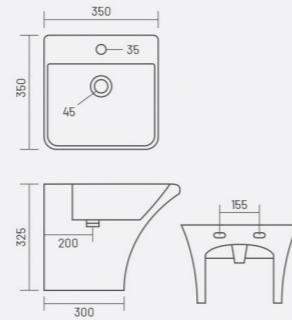

DOMIN
Code: **WGB503**
L 483 W 411 H 815mm

COLOR

DAVION
Code: **WGB504**
L 455 W 455 H 815mm

COLOR

ONE PIECE BASIN

DANIEL
Code: **WGB505**
L 430 W 495 H 385mm

COLOR

DORRIT
Code: **WGB506**
L 405 W 395 H 280mm

COLOR

DARWIN
Code: **WGB507**
L 480 W 430 H 332mm

COLOR

DONALD
Code: WGB508
L 350 W 350 H 325mm

COLOR

IVANA
Code: WGB601
L 550 W 360 H 410mm

COLOR

DYSON
Code: WGB509
L 470 W 420 H 355mm

COLOR

IVICA
Code: WGB602
L 515 W 360 H 395mm
S-Trap 100mm
P-Trap 180mm

COLOR

DALTON
Code: WGB510
L 375 W 365 H 255mm

COLOR

IRITA
Code: WGB603
L 510 W 360 H 390mm
S-Trap 100mm
P-Trap 180mm

COLOR

CONCEALED E.W.C