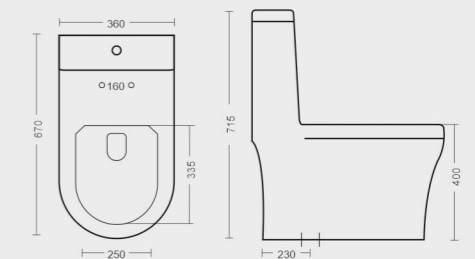

ANTILA

Code: **WGB017**
L 675 W 390 H 785mm
S-Trap 225, 300mm

FEATURES

SOFT CLOSE SEAT COVER

COLOR

ALFA
Code: **WGB018**
L 685 W 365 H 725mm
S-Trap 100, 225mm

FEATURES

WASH DOWN SOFT CLOSE FLUSH SEAT COVER DUAL FLUSH

COLOR

ALIVIA
Code: **WGB020**
L 670 W 375 H 720mm
S-Trap 225, 300mm

FEATURES

SOFT CLOSE SEAT COVER

COLOR

AGORA

Code: **WGB019**
L 715 W 390 H 775mm
S-Trap 225mm

FEATURES

SOFT CLOSE SEAT COVER

COLOR

ALLEN

Code: **WGB021**
L 670 W 360 H 715mm
S-Trap 100, 225mm

FEATURES

SOFT CLOSE SEAT COVER

COLOR