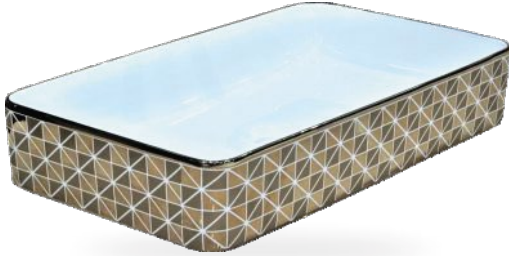

WB 1020 | MATT
Size: 600 x 350 x 110mm
MRP: 7040

WB 1021 | MATT + GLOSSY
Size: 600 x 350 x 110mm
MRP: 7040

WB 1022 | MATT
Size: 600 x 350 x 150mm
MRP: 7040

WB 1023 | MATT
Size: 600 x 350 x 110mm
MRP: 7040

WB 1024 | MATT
Size: 600 x 350 x 110mm
MRP: 7040

WB 1025 | GLOSSY GOLD
Size: 610 x 350 x 110mm
MRP: 6490

WB 1027 | GLOSSY
Size: 610 x 335 x 110mm
MRP: 4950

WB 1029 | MATT
Size: 600 x 345 x 105mm
MRP: 4950

WB 1026 | GLOSSY GOLD
Size: 610 x 350 x 110mm
MRP: 6490

WB 1028 | GLOSSY
Size: 600 x 345 x 105mm
MRP: 4950

WB 1030 | MATT
Size: 600 x 345 x 105mm
MRP: 4950

WB 1031 | GLOSSY GOLD

Size: 610 x 335 x 110mm
MRP: 6490