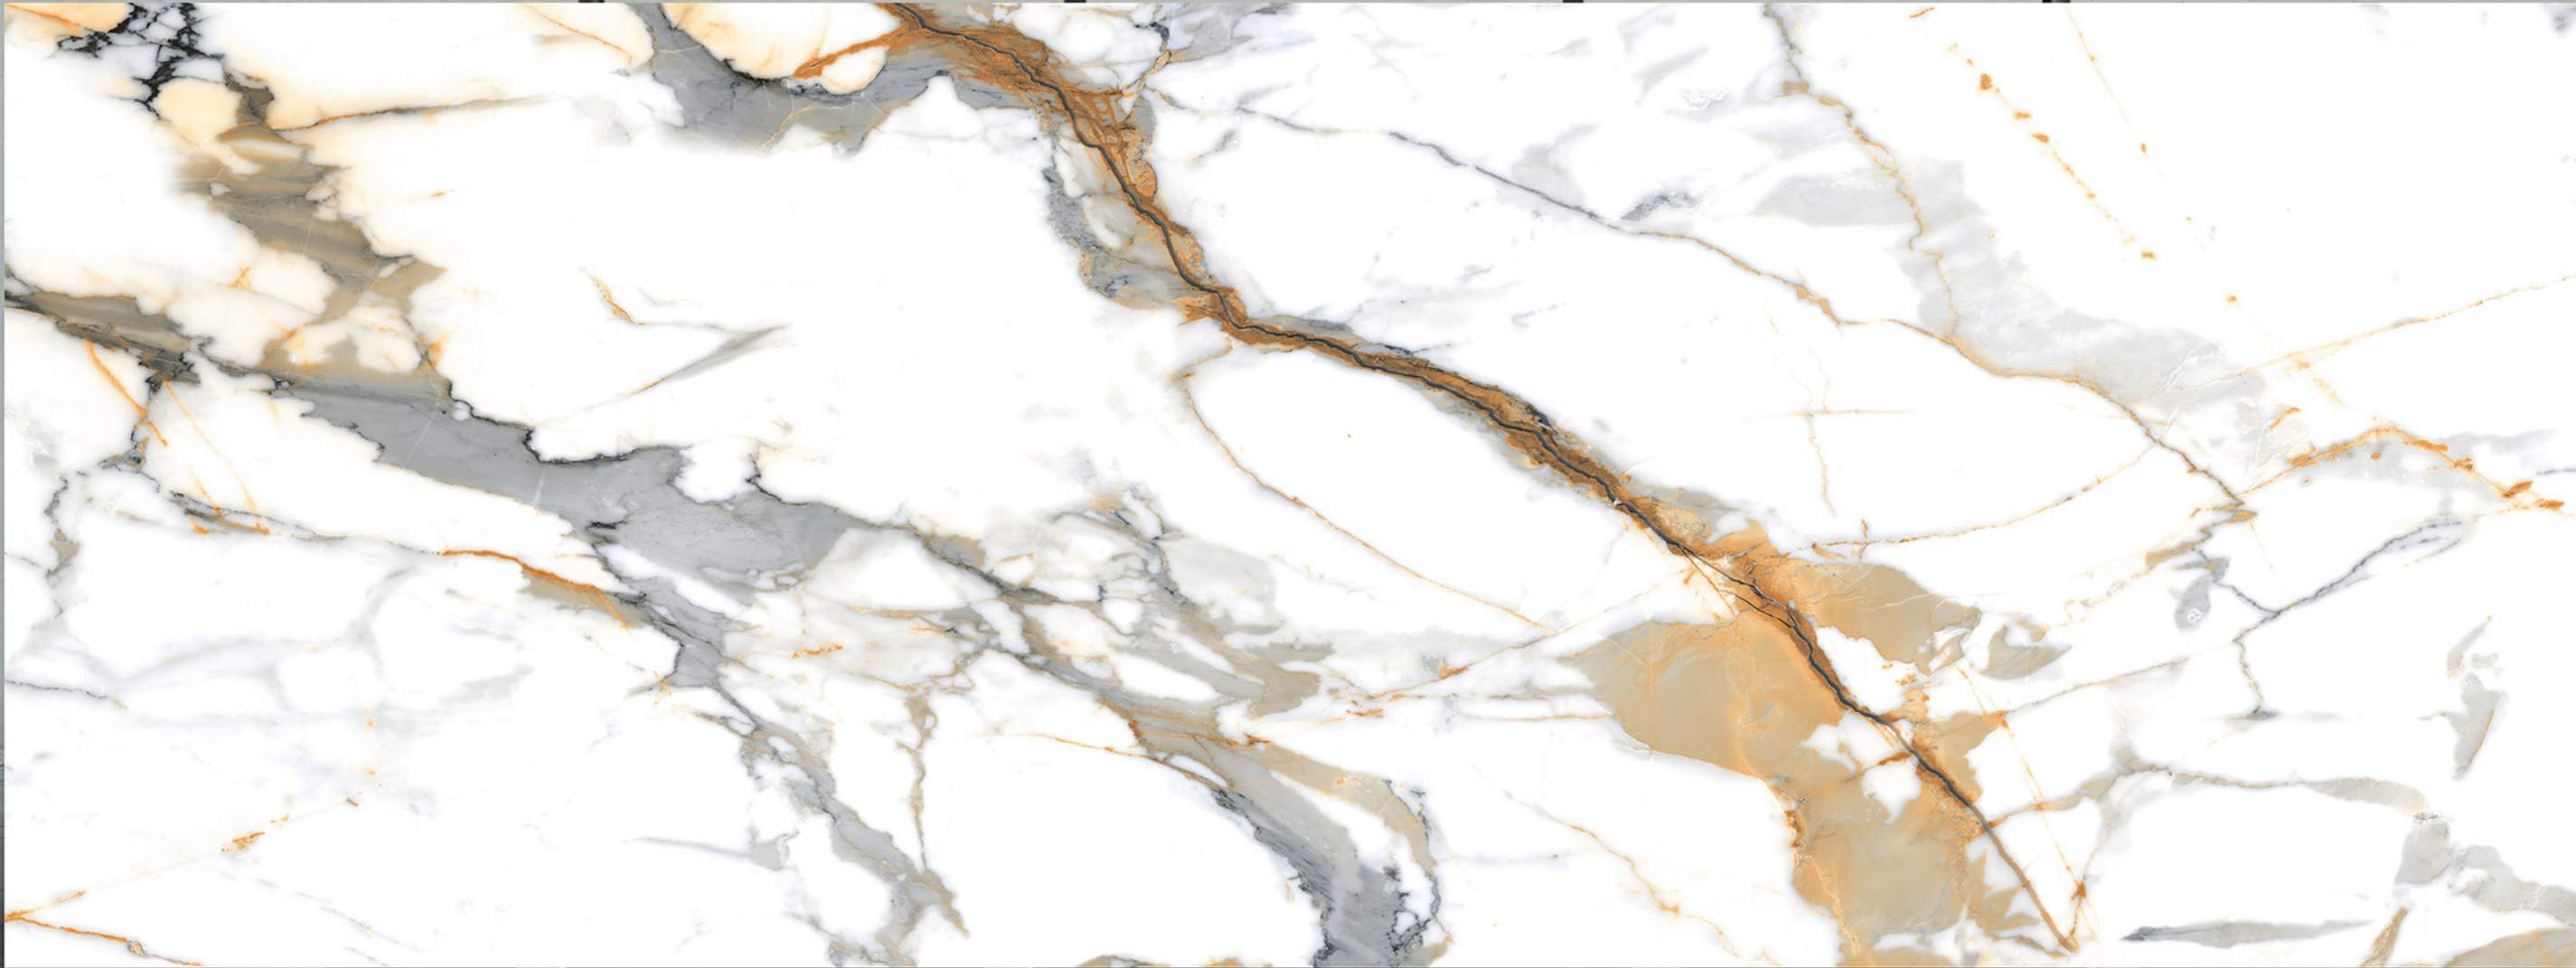

RENZO GOLD

**BODY
WHITE**

**FINISH
GLOSSY**

SIZE

1200X3200 MM | 800X3200MM
1200X2800 MM | 800X2400MM
1200X2400 MM