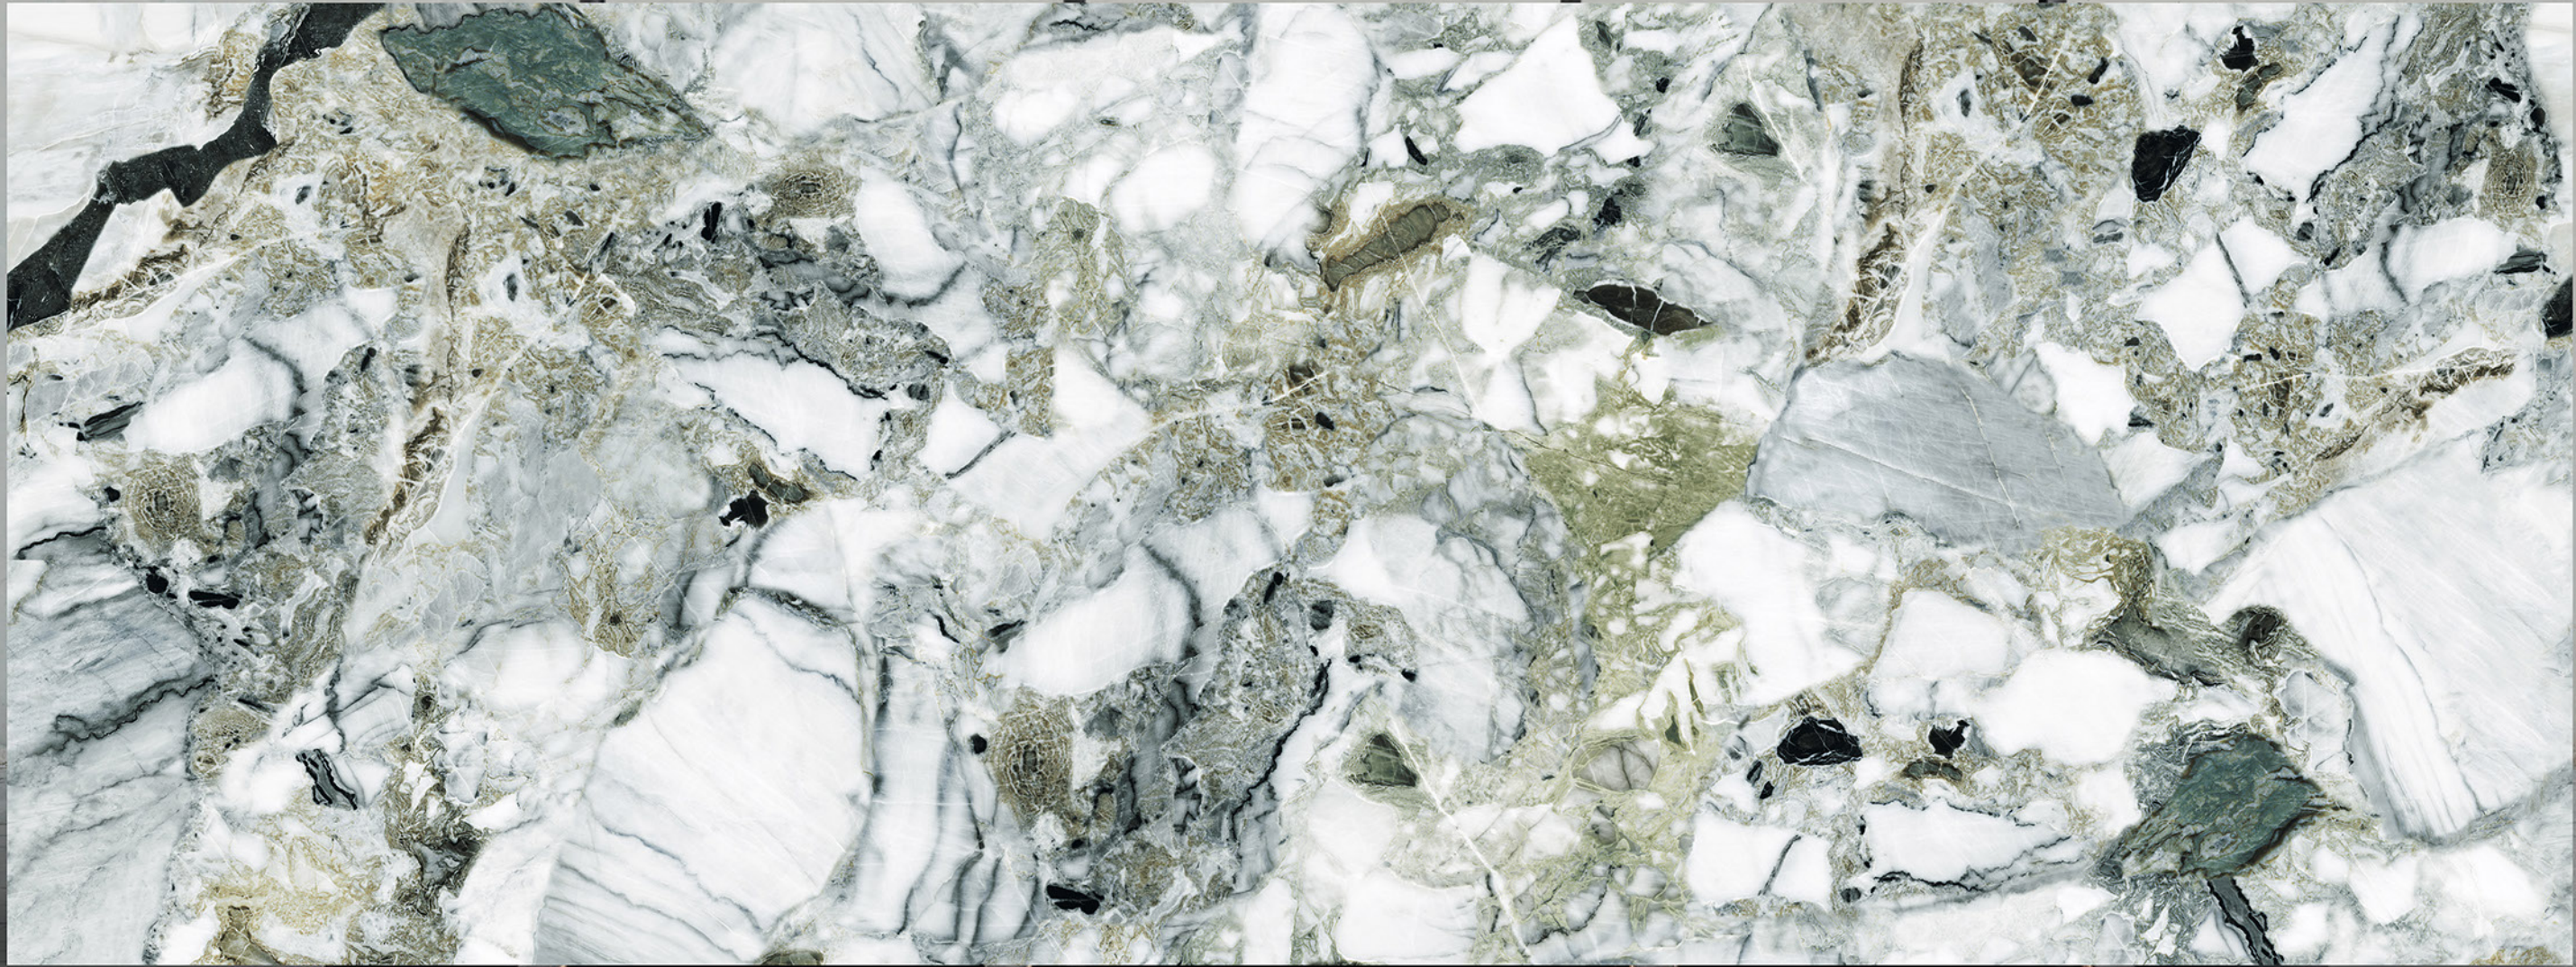

MARC GREEN

**BODY
WHITE**

**FINISH
GLOSSY**

SIZE

1200X3200 MM | 800X3200MM
1200X2800 MM | 800X2400MM
1200X2400 MM