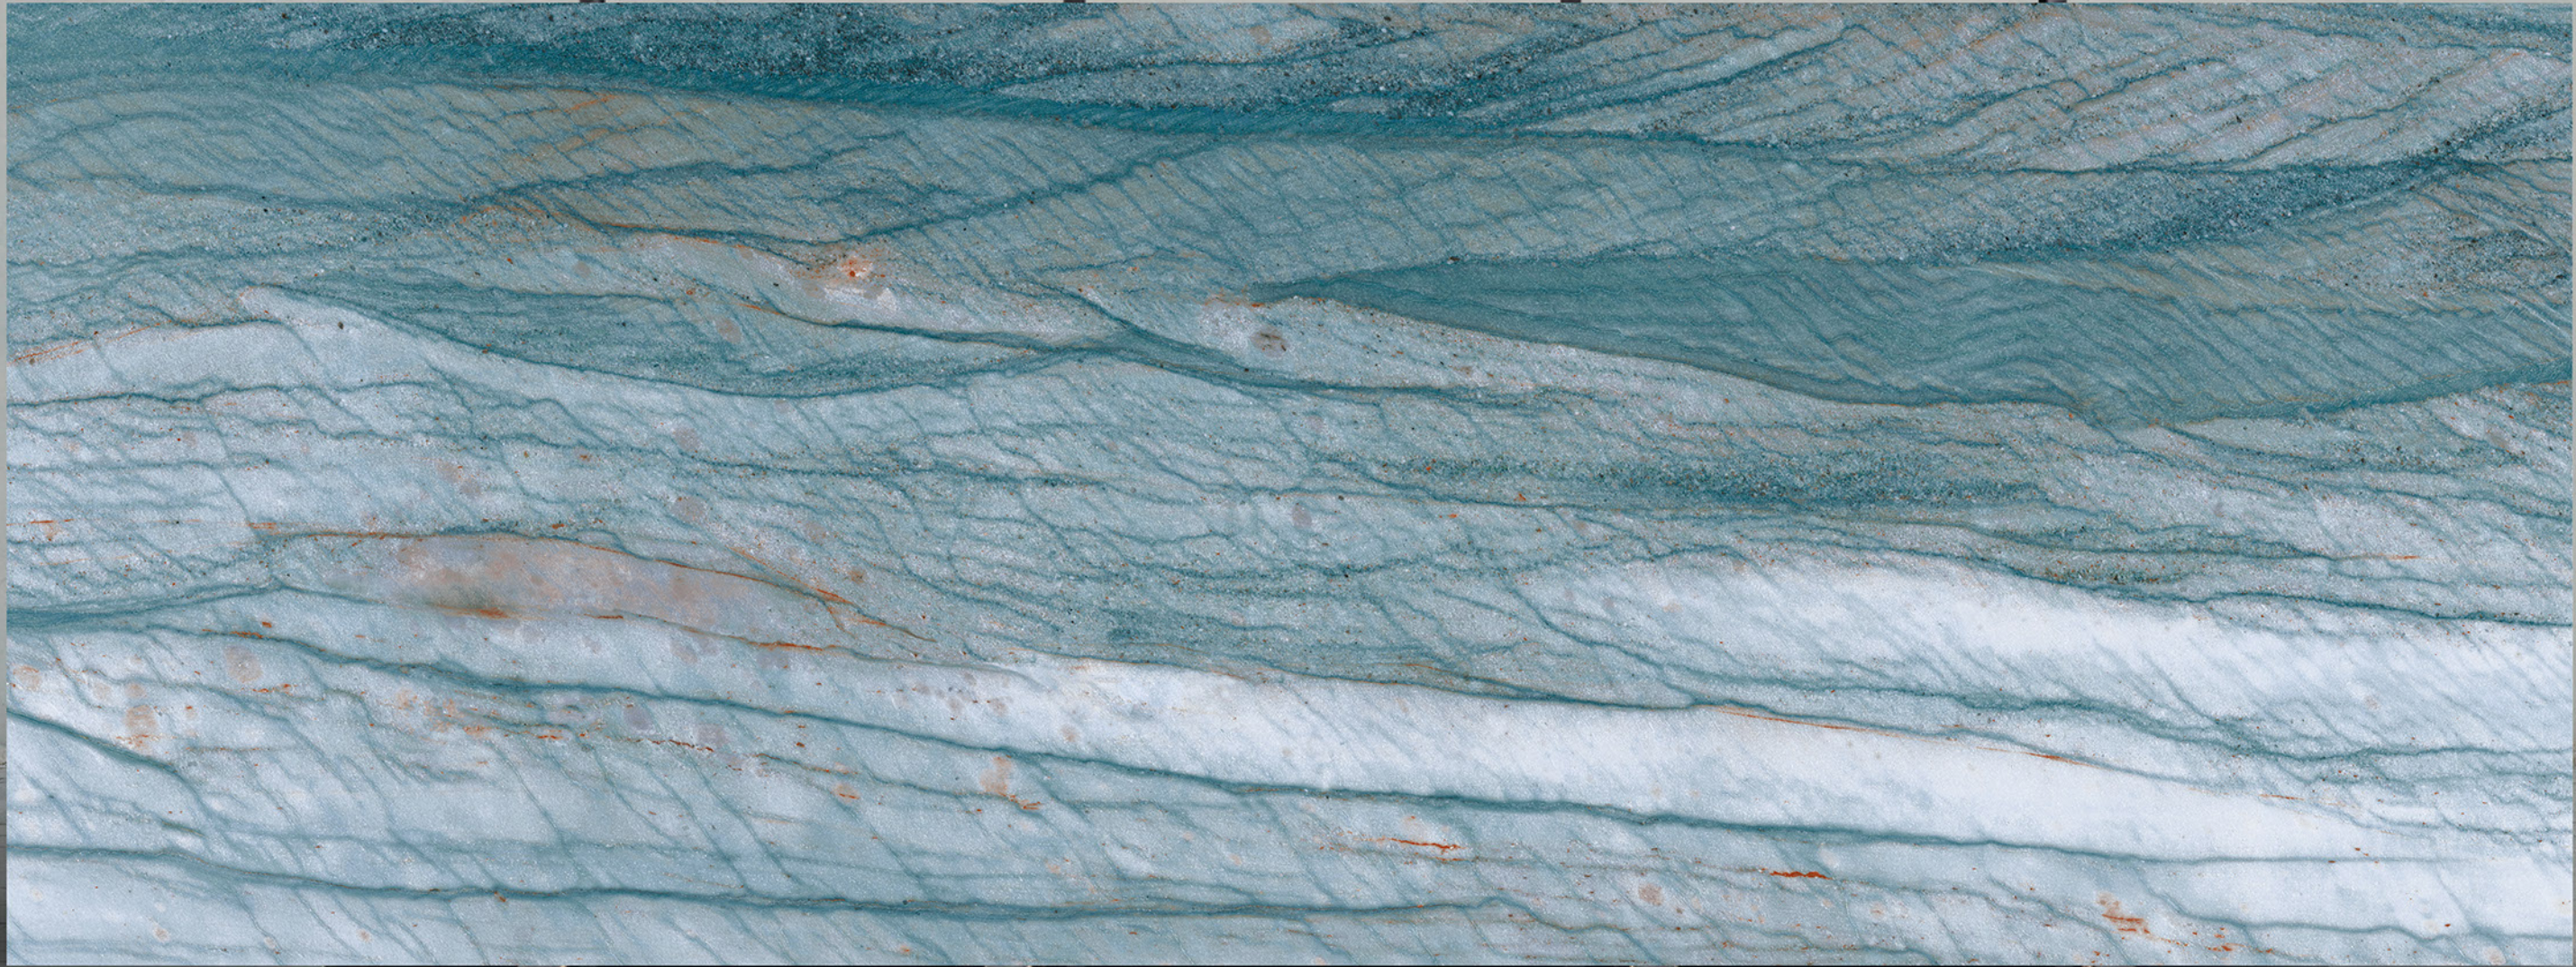

SIZE

1200X3200 MM | 800X3200MM
1200X2800 MM | 800X2400MM
1200X2400 MM

LUMIX IVORY

**BODY
WHITE**

**FINISH
GLOSSY**

SIZE

1200X3200 MM | 800X3200MM
1200X2800 MM | 800X2400MM
1200X2400 MM

MACAUBAS AZUL