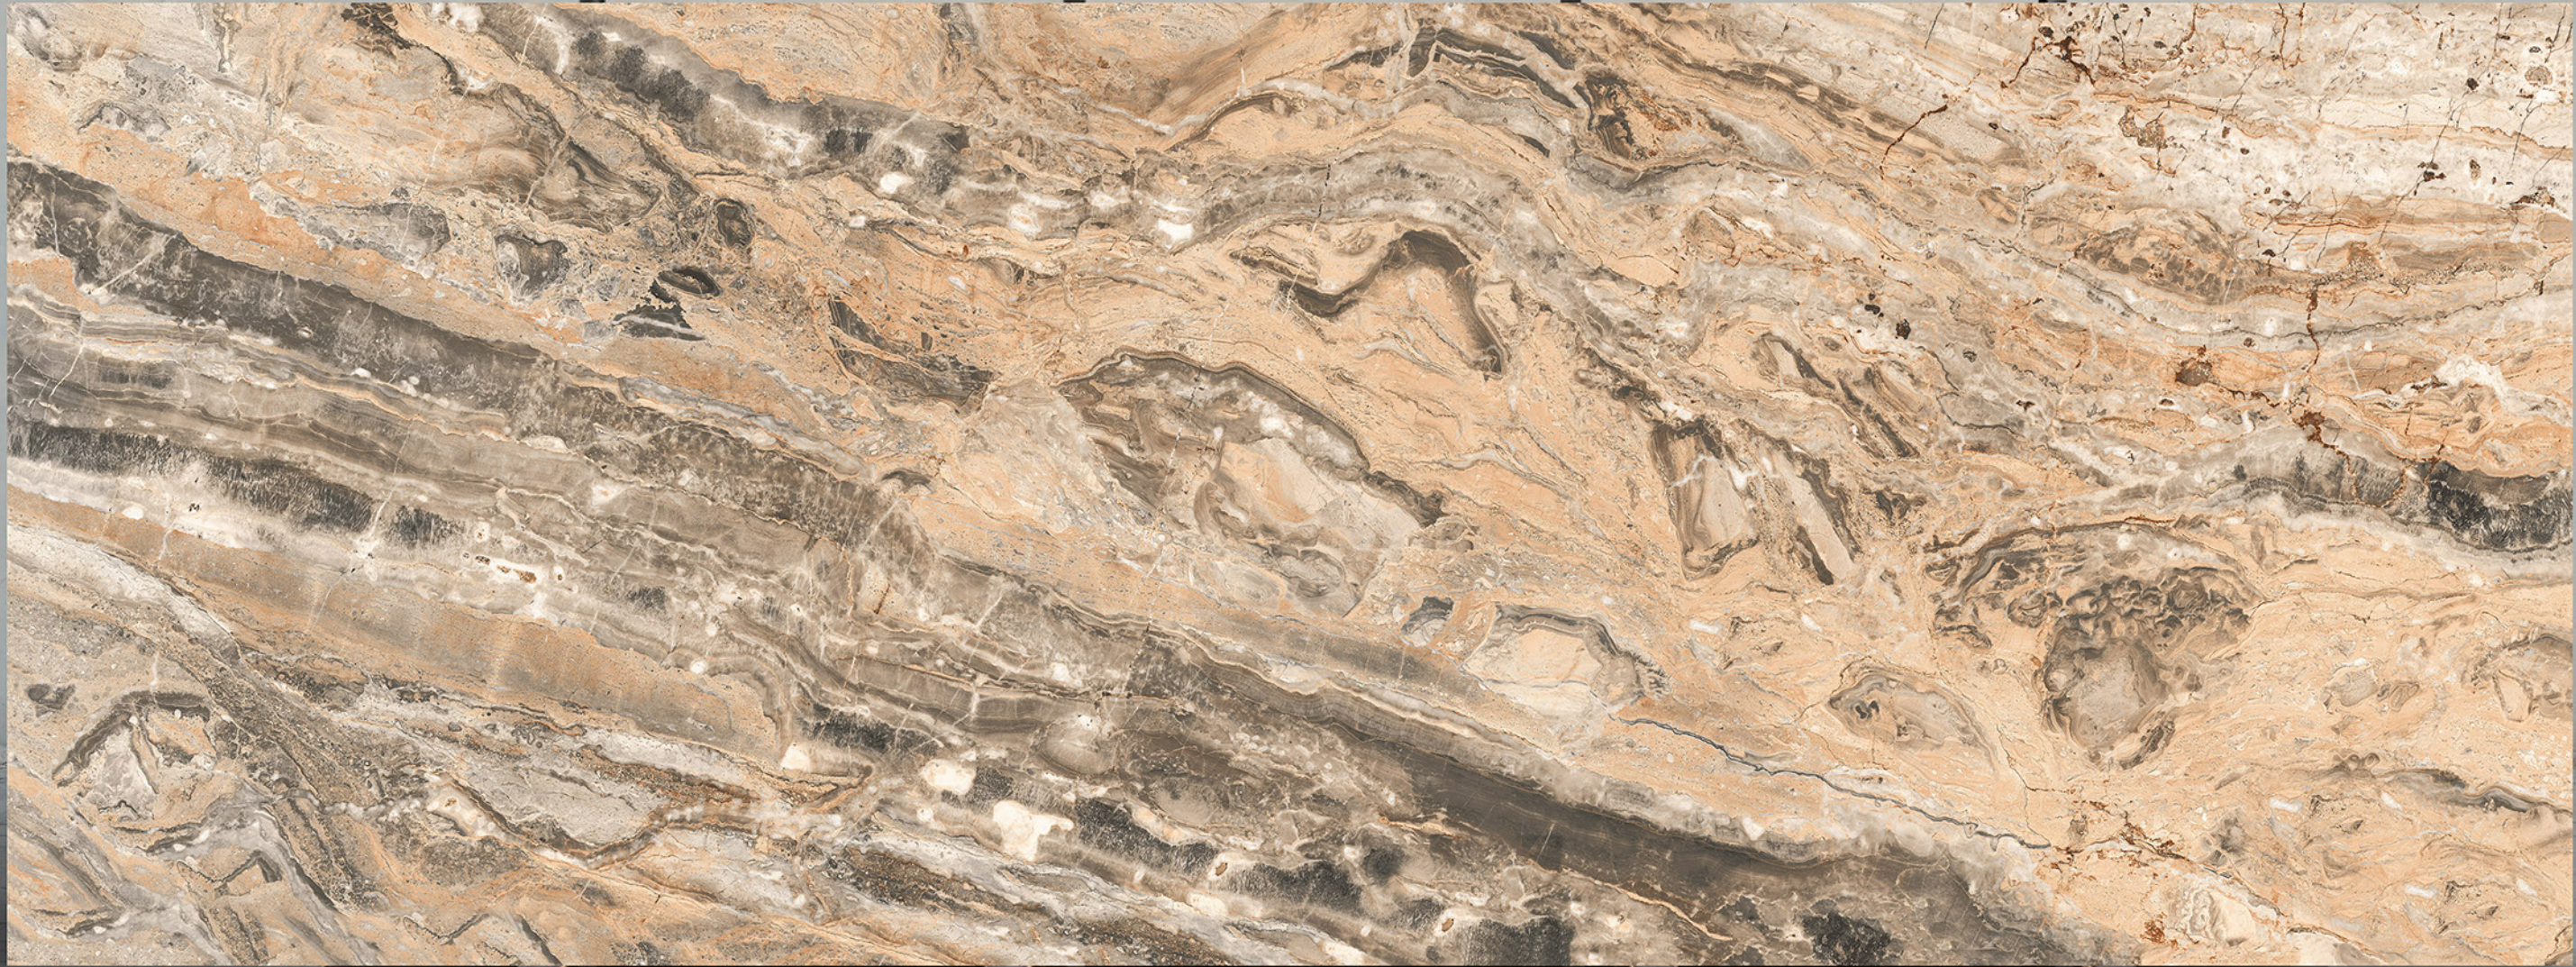

DETROIT FABIA

**BODY
WHITE**

**FINISH
GLOSSY**

SIZE

1200X3200 MM | 800X3200MM
1200X2800 MM | 800X2400MM
1200X2400 MM