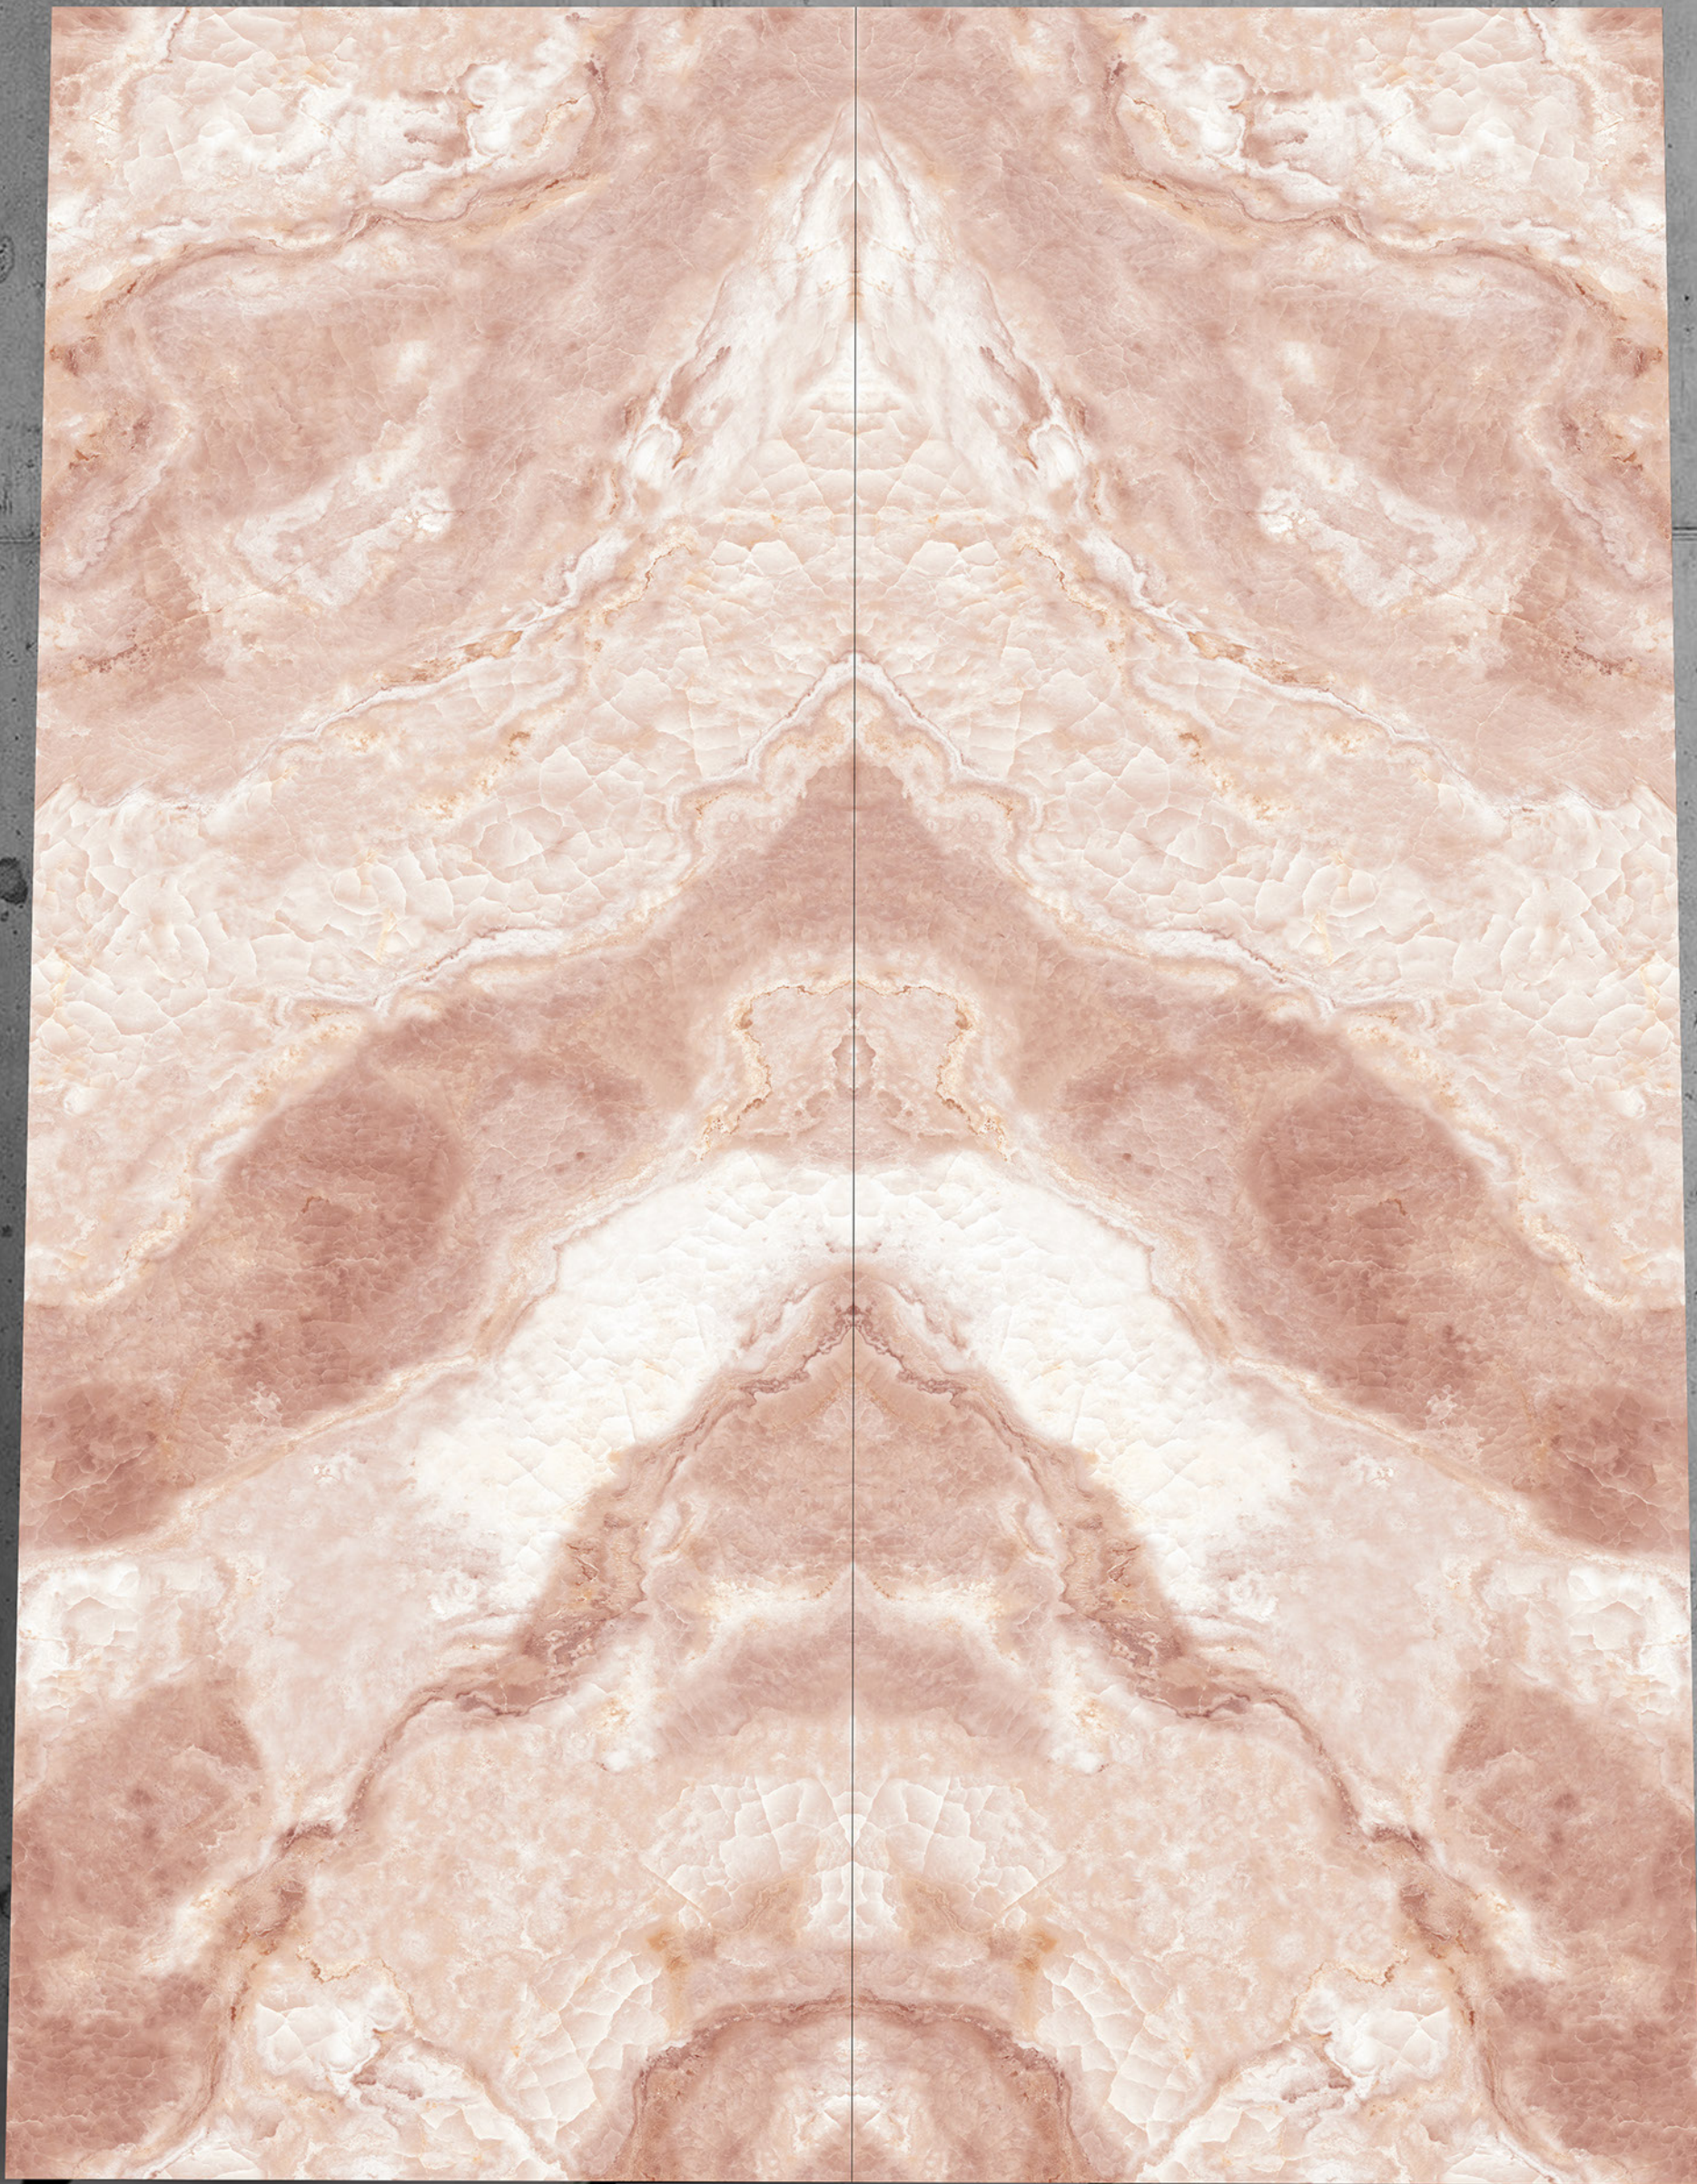

QUARTZ ROSE-A&B

**BODY
WHITE**

**FINISH
GLOSSY**

SIZE

1200X3200 MM | 800X3200MM
1200X2800 MM | 800X2400MM
1200X2400 MM