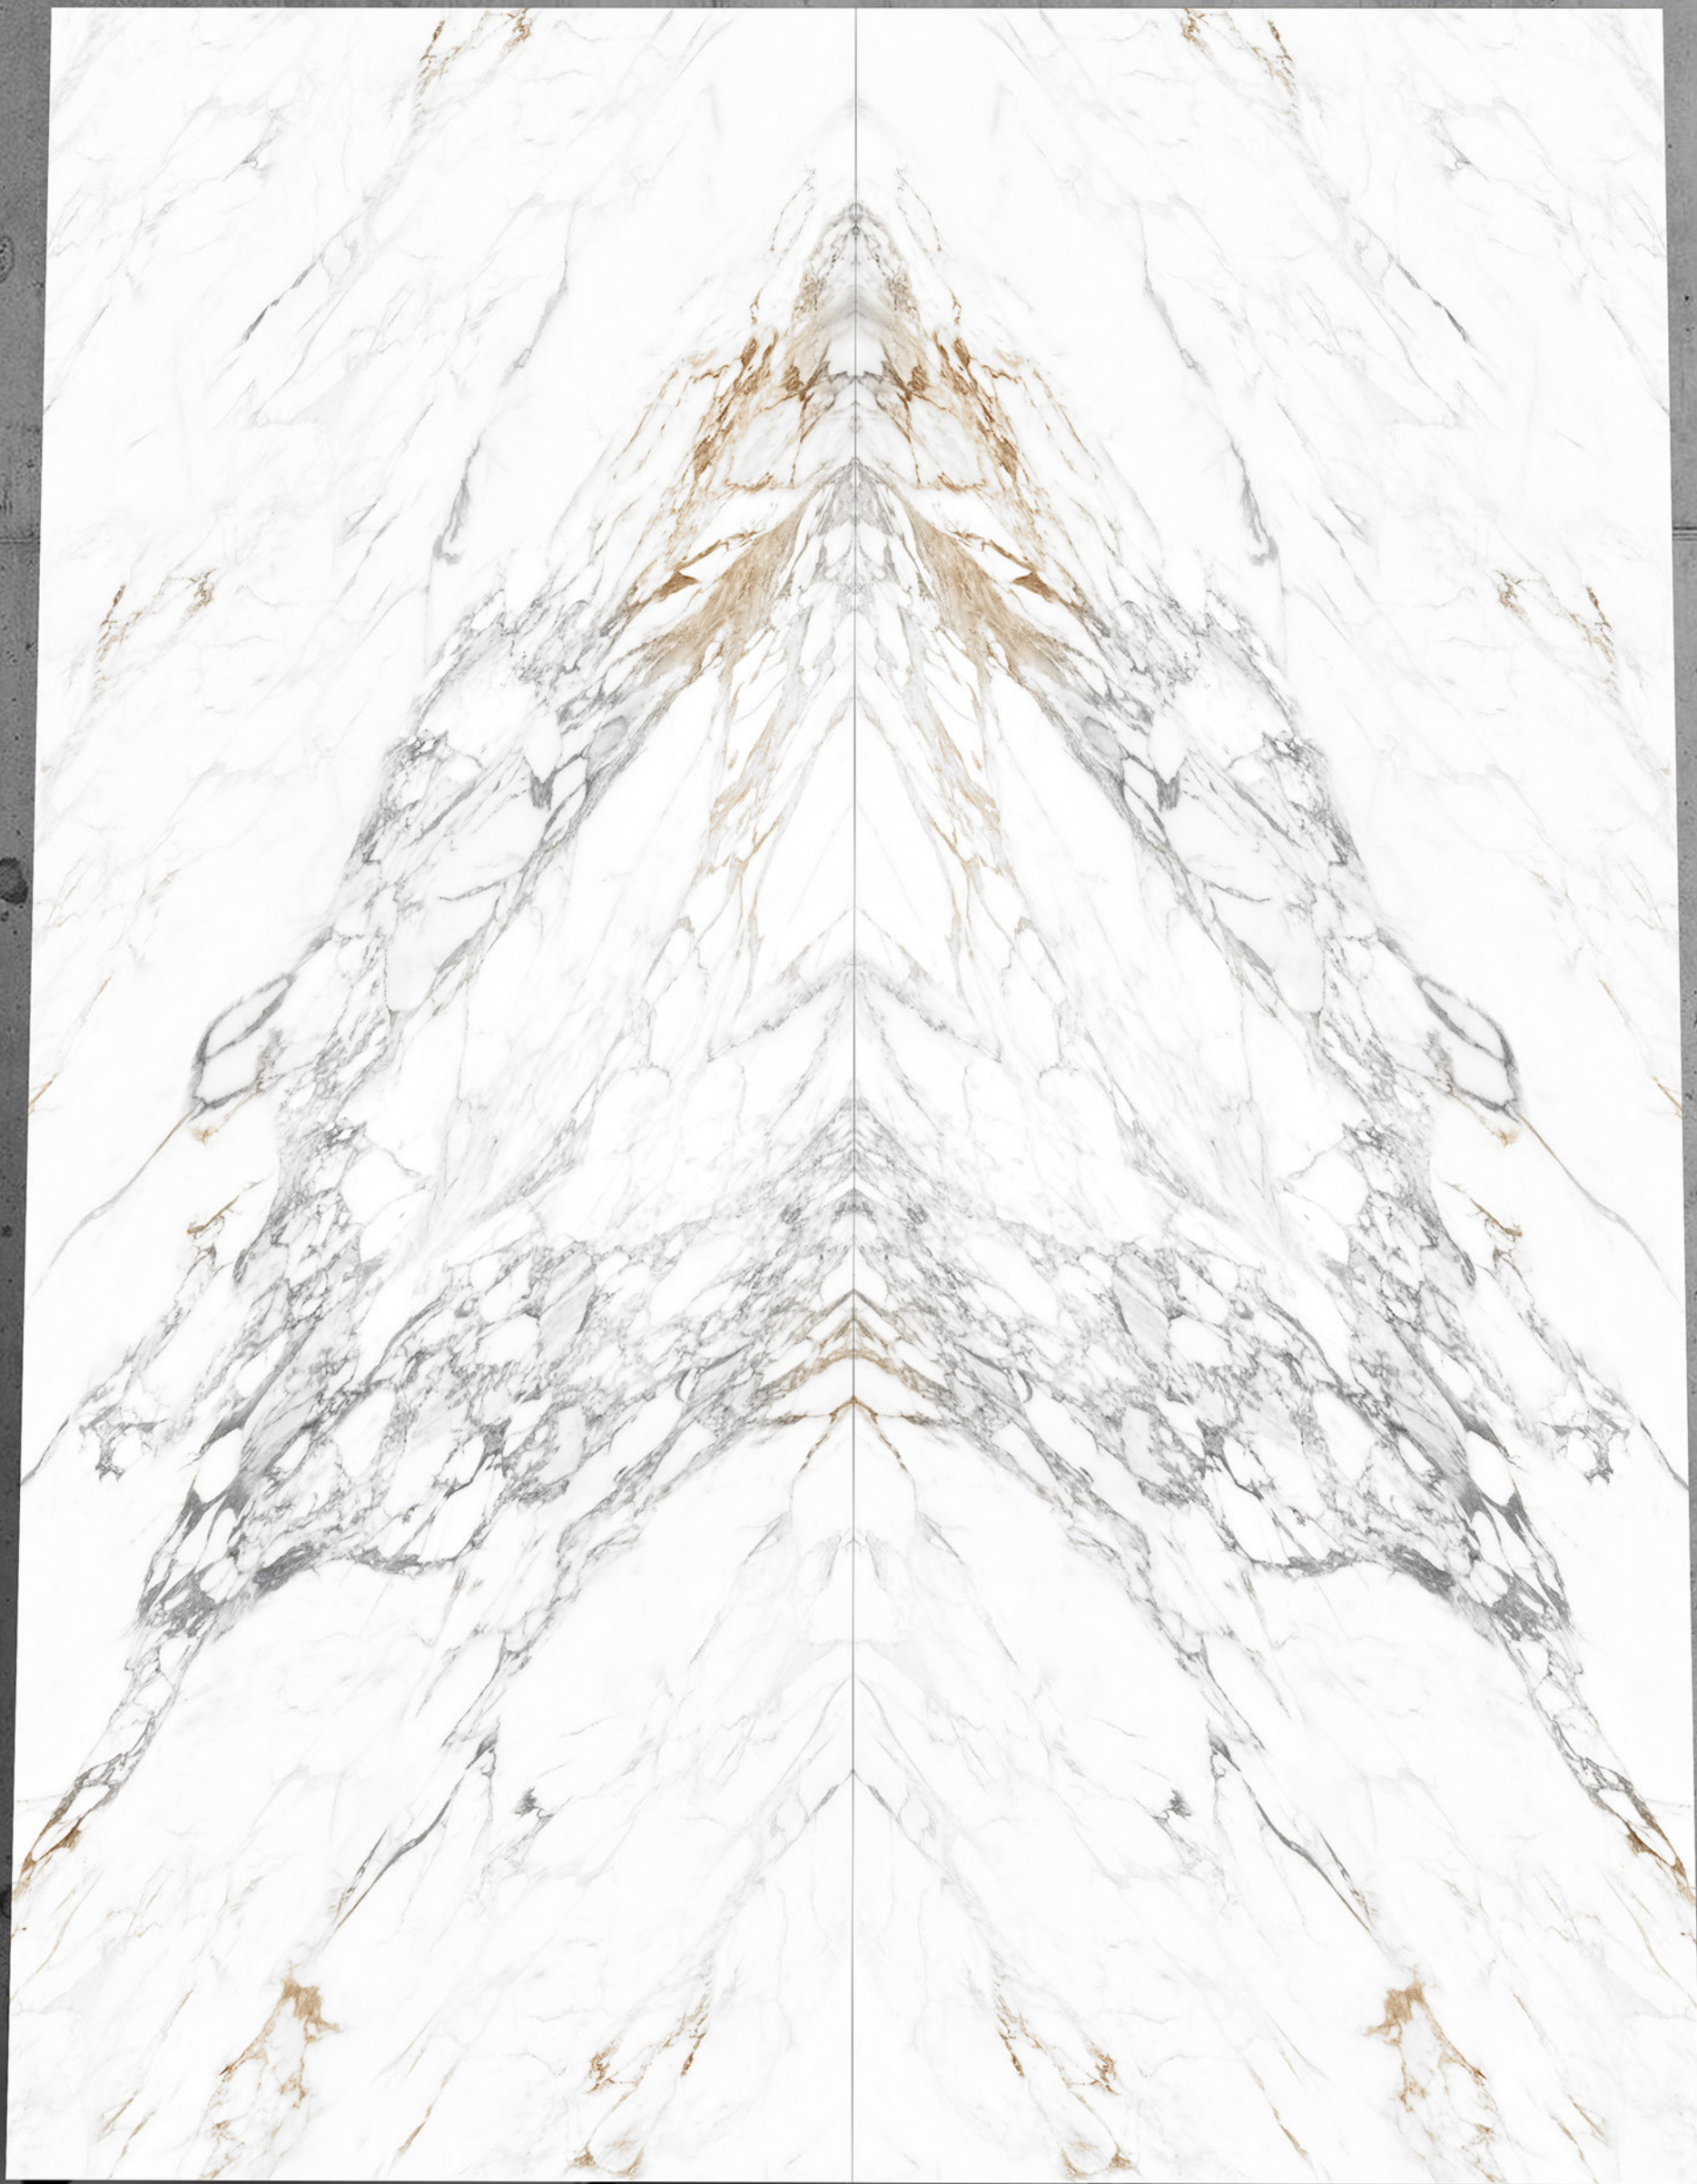

MULTY CARRARA-A&B

**BODY
WHITE**

**FINISH
GLOSSY**

SIZE
1200X3200 MM | 800X3200MM
1200X2800 MM | 800X2400MM
1200X2400 MM