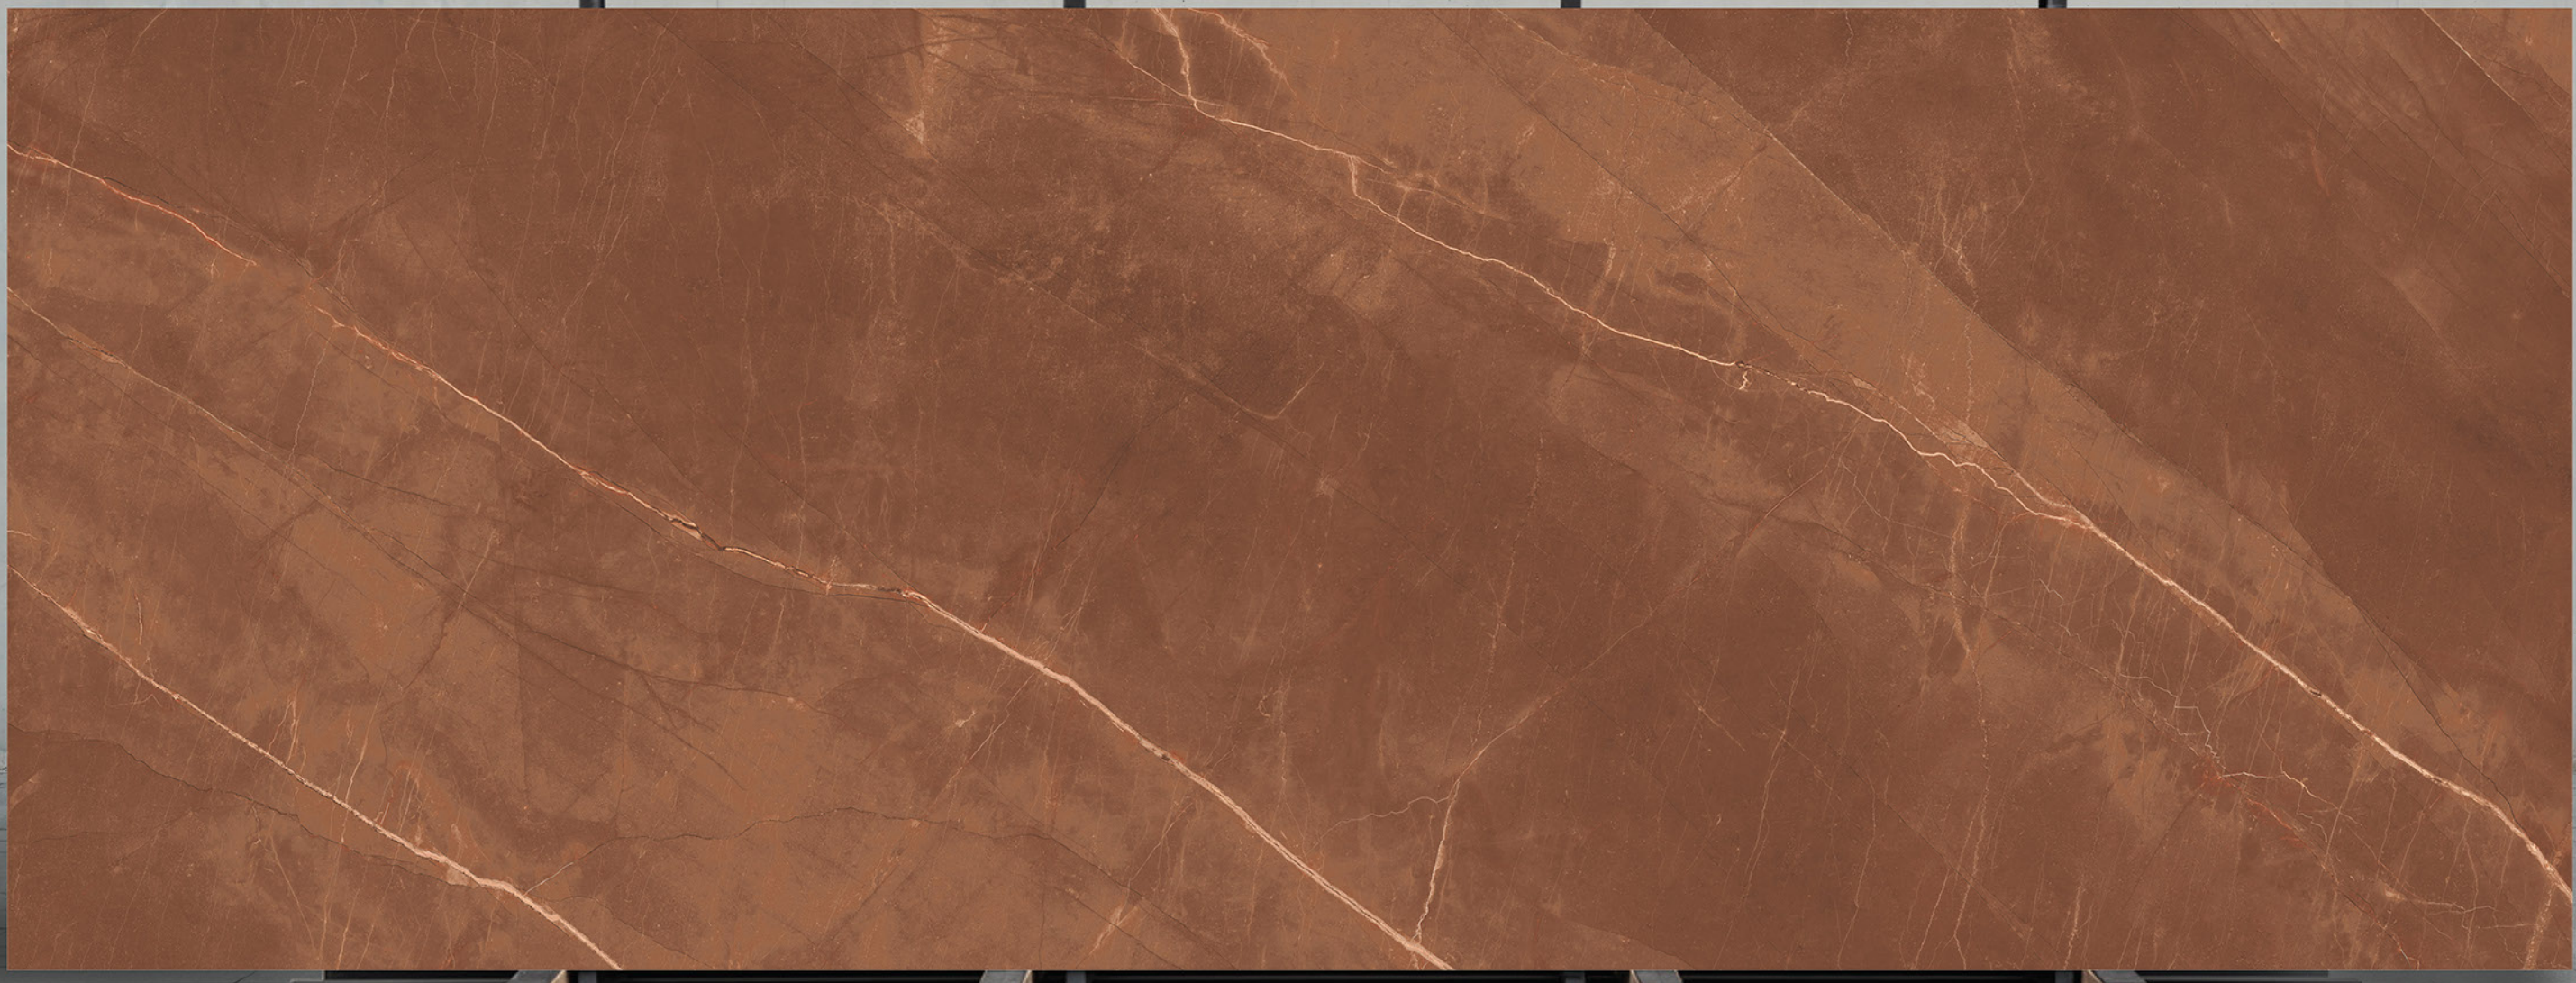

ROYAL ARMANI BRONZE

**BODY
GREY**

**FINISH
HIGH GLOSS**

SIZE
1200X3200 MM | 800X3200MM
1200X2800 MM | 800X2400MM
1200X2400 MM