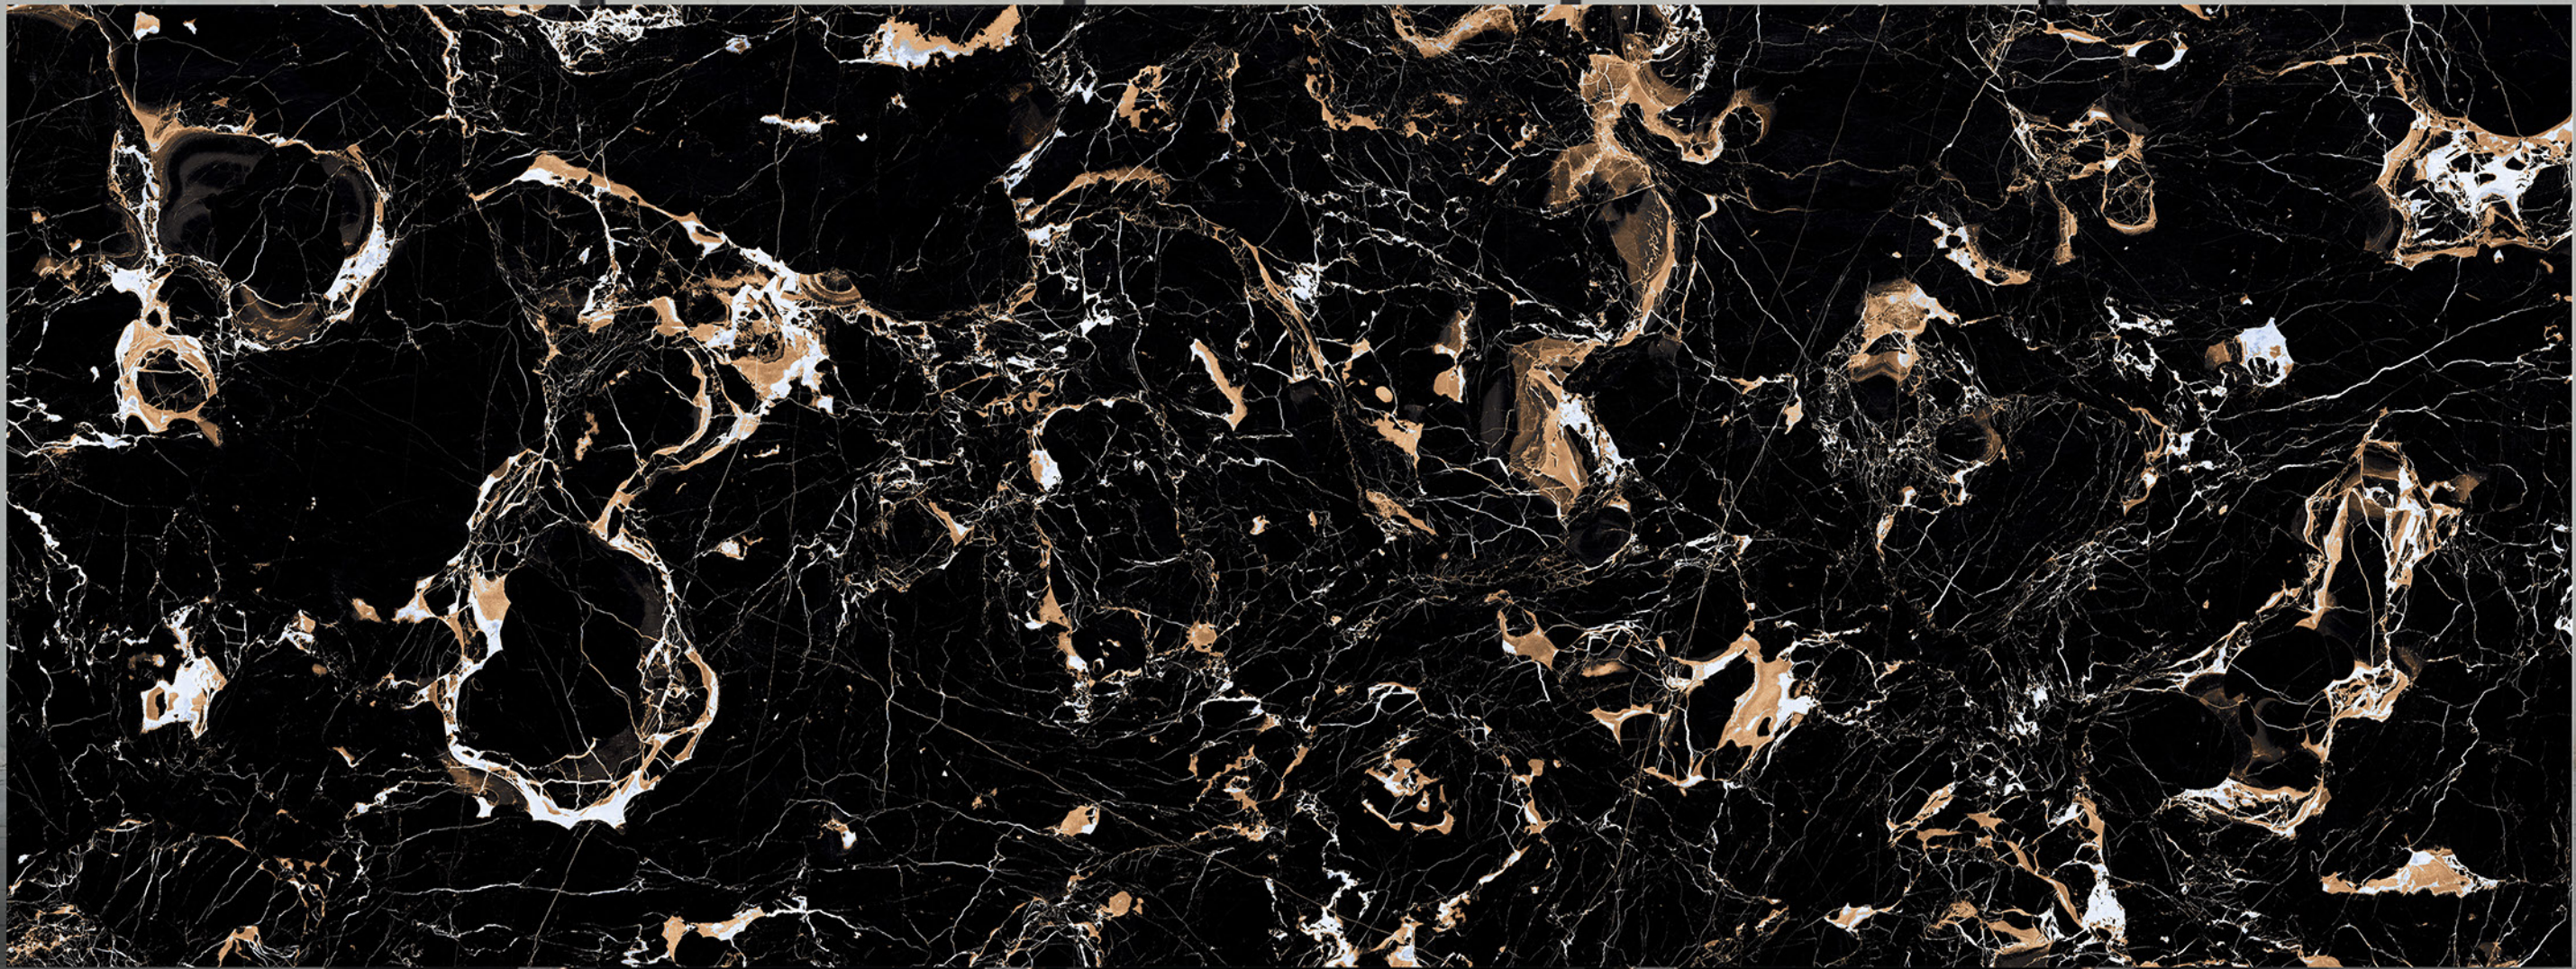

OLAMPIYA SEPIYA

**BODY
BLACK**

**FINISH
HIGH GLOSS**

SIZE
1200X3200 MM | 800X3200MM
1200X2800 MM | 800X2400MM
1200X2400 MM

OYSTER MULTY

**BODY
BLACK**

**FINISH
HIGH GLOSS**

SIZE
1200X3200 MM | 800X3200MM
1200X2800 MM | 800X2400MM
1200X2400 MM