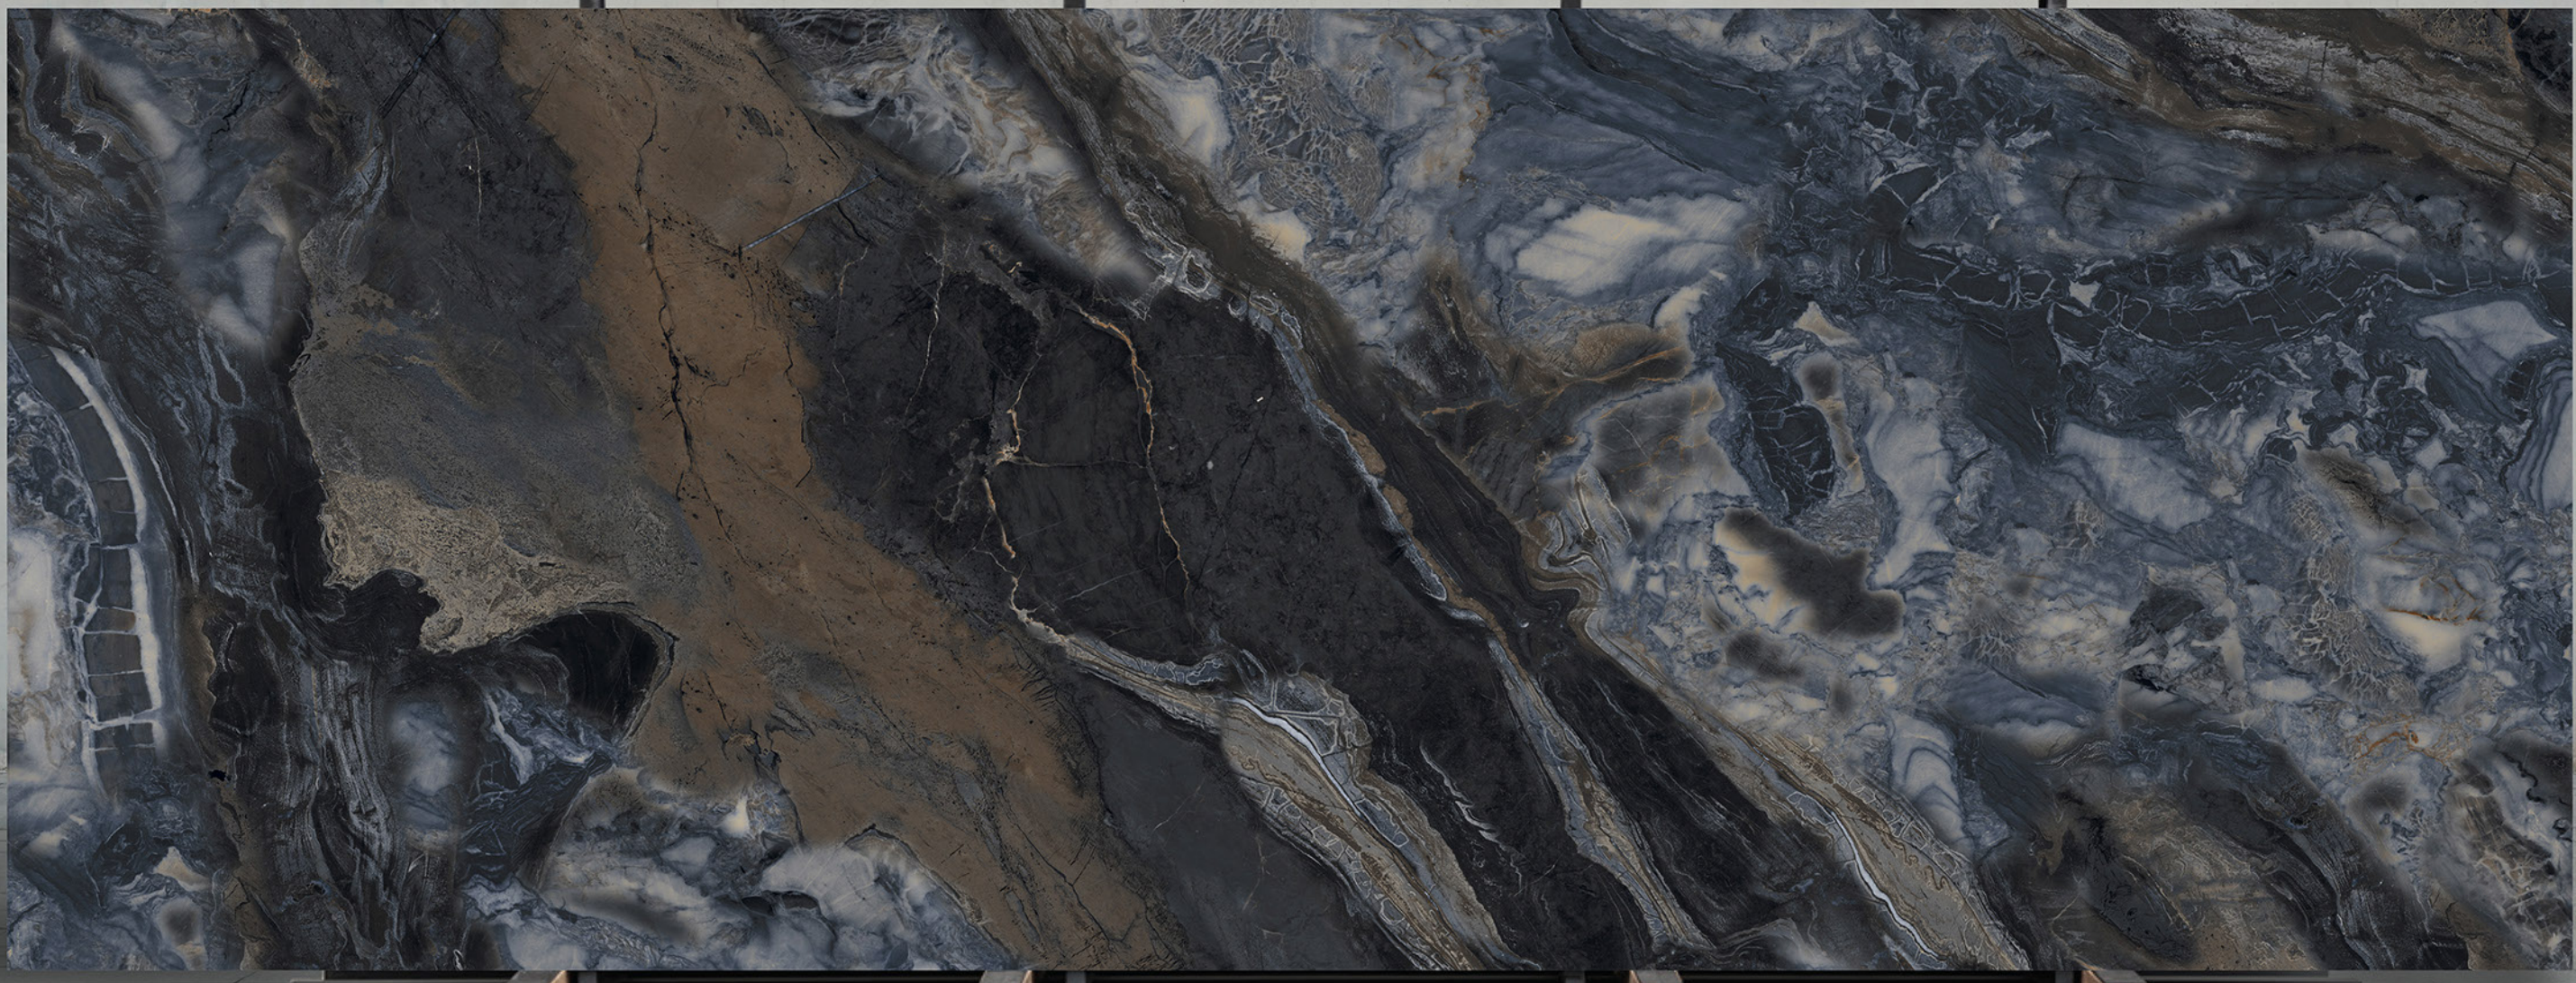

INFINITO AZUL

**BODY
BLACK**

**FINISH
HIGH GLOSS**

SIZE
1200X3200 MM | 800X3200MM
1200X2800 MM | 800X2400MM
1200X2400 MM