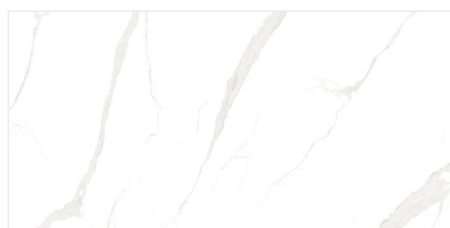

Surface:
Glossy

Size:
1200x2400mm

Kindly Scan QR Code to 360°

Product :
VT 066

Surface:
Glossy

Size:
1200x2400mm

Kindly Scan QR Code to 360°

Product :
WILLIAM BIANCO