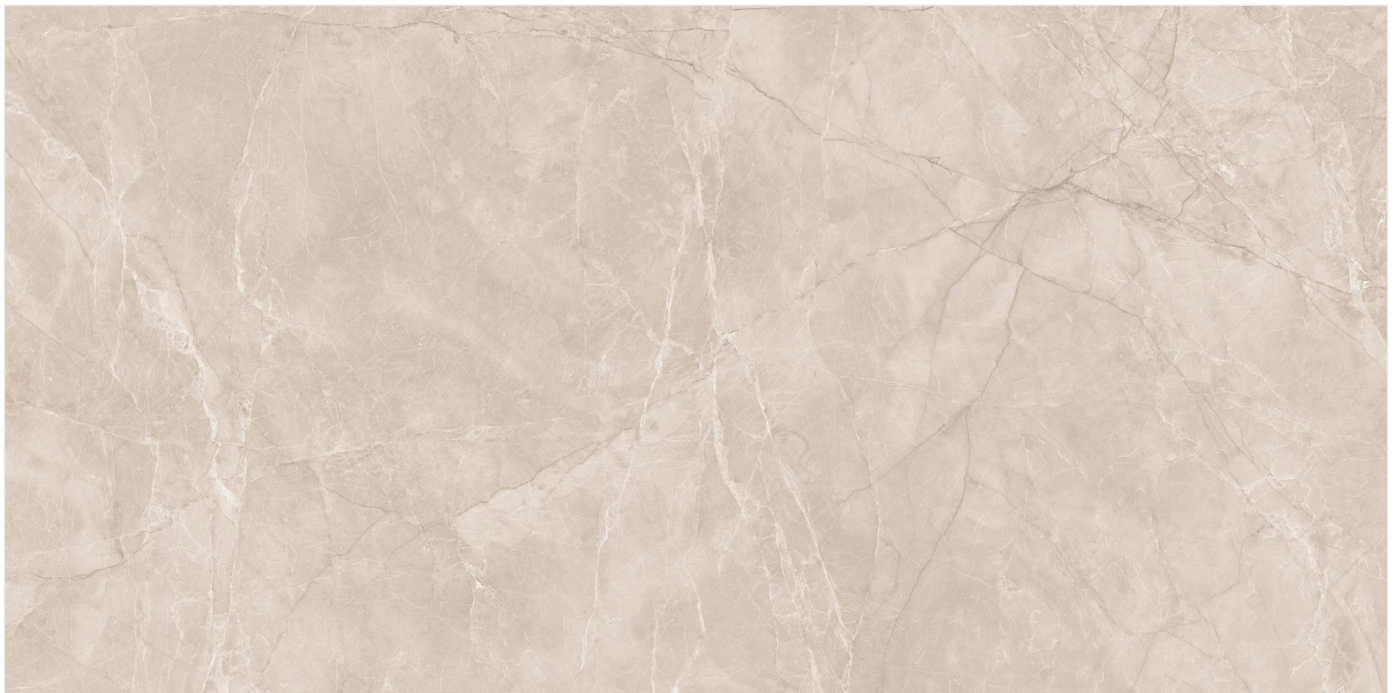

Kindly Scan QR Code to 360°

Product :
OMANI MUDDY

Surface:
Glossy

Size:
1200x2400mm