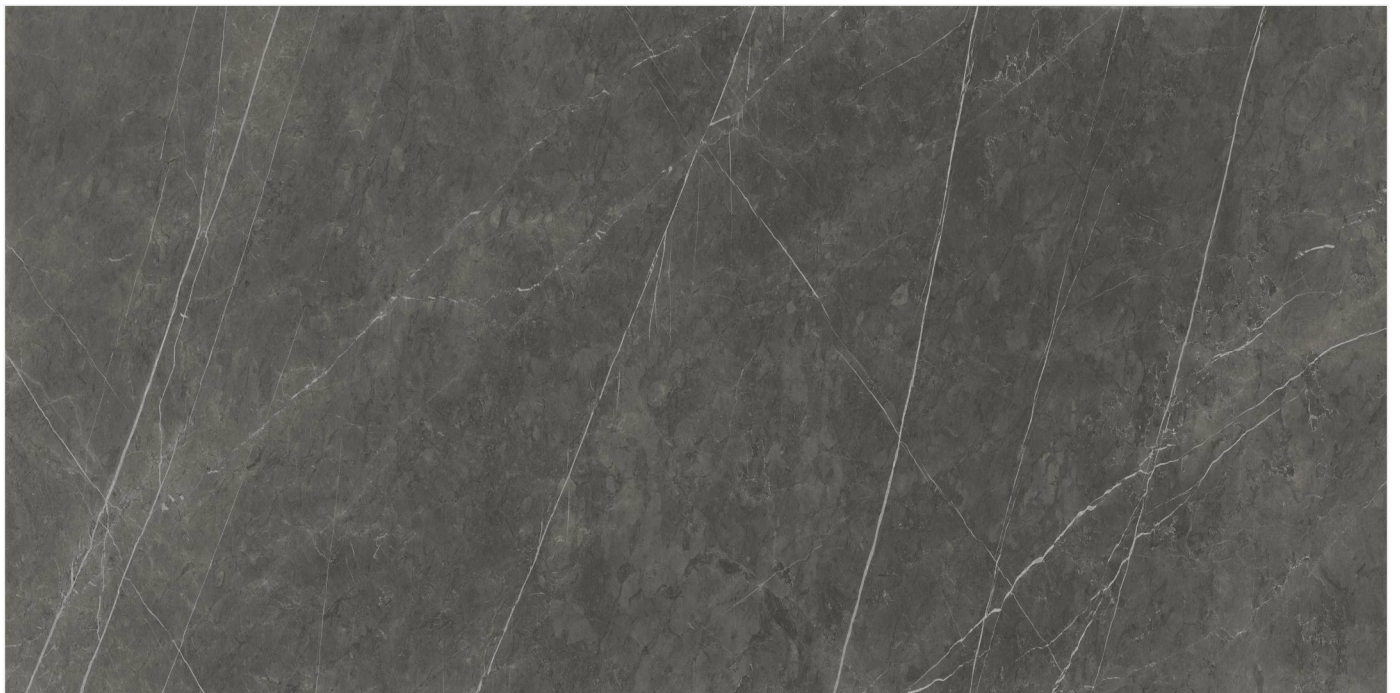

Surface:
Glossy

Size:
1200x2400mm

Kindly Scan QR Code to 360°

Product :
ROME

Surface:
Glossy

Size:
1200x2400mm

Kindly Scan QR Code to 360°

Product :
SATUARIO SILK