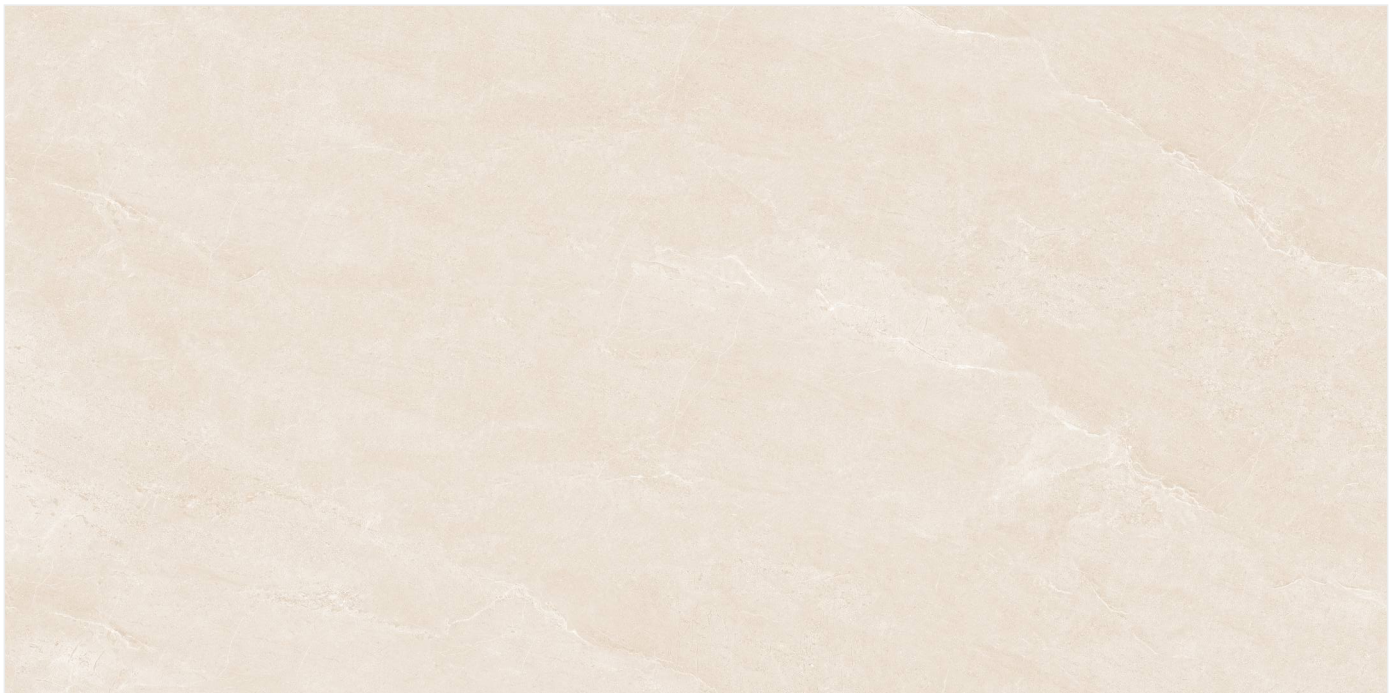

Kindly Scan QR Code to 360°

Product :
NAIROBY CREMA

Surface:
Glossy

Size:
1200x2400mm