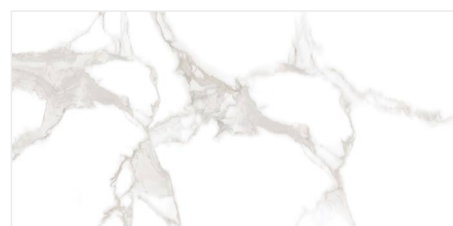

Kindly Scan QR Code to 360°

Product :
SATUARIO SILK

Surface:
Glossy

Size:
1200x2400mm