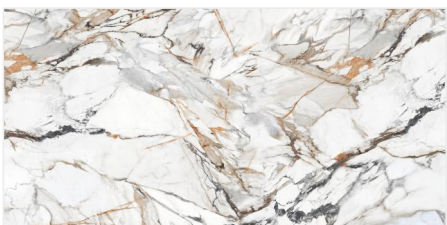

*Indulge in the
finer things in life*

1200x2400mm

Kindly Scan QR Code to 360°

Product :
ALIES TAUPE-A/B

Surface:
Glossy

Size:
1200x2400mm

Kindly Scan QR Code to 360°

Product :
AREBESCO GOLD

Surface:
Glossy

Size:
1200x2400mm

Kindly Scan QR Code to 360°

Product :
COREL GRAY

Surface:
Glossy

Size:
1200x2400mm

Kindly Scan QR Code to 360°

Product :
FRAGMENT WHITE