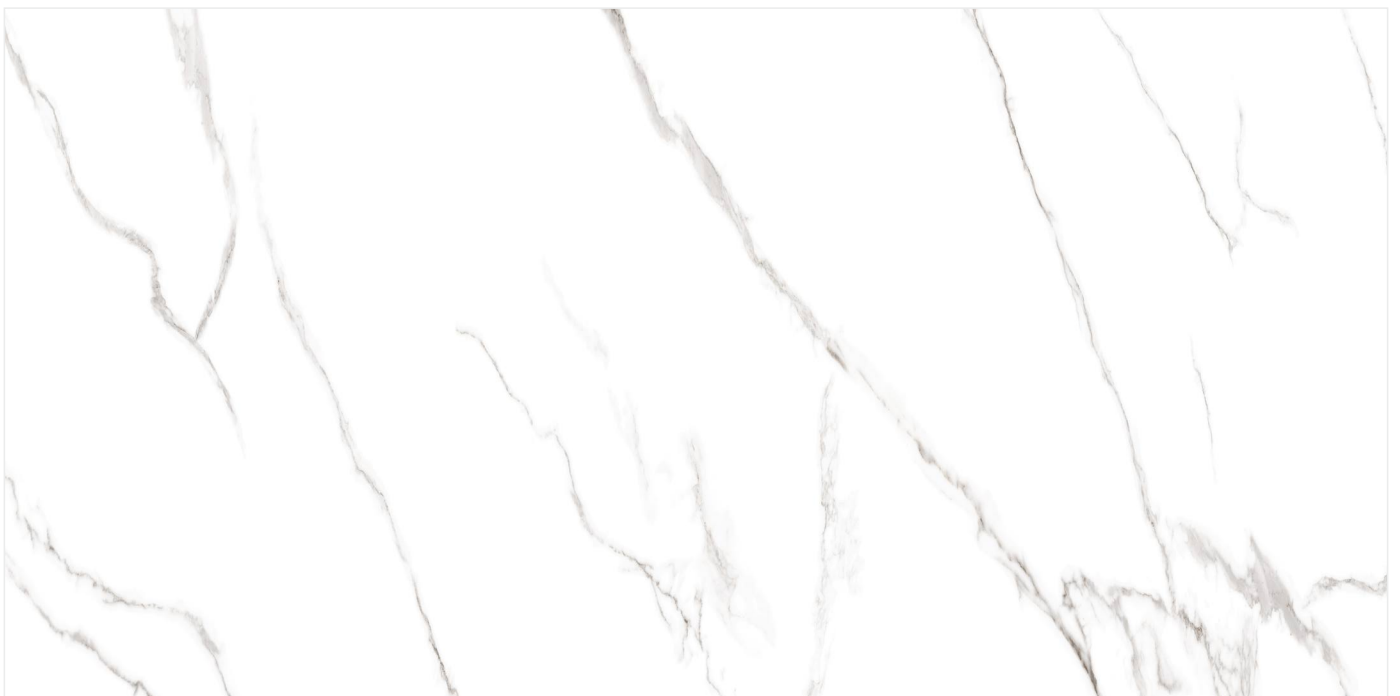

Surface:
Glossy

Size:
1200x2400mm

Kindly Scan QR Code to 360°

Product :
ROME

Surface:
Glossy

Size:
1200x2400mm

Kindly Scan QR Code to 360°

Product :
SATUARIO SILK