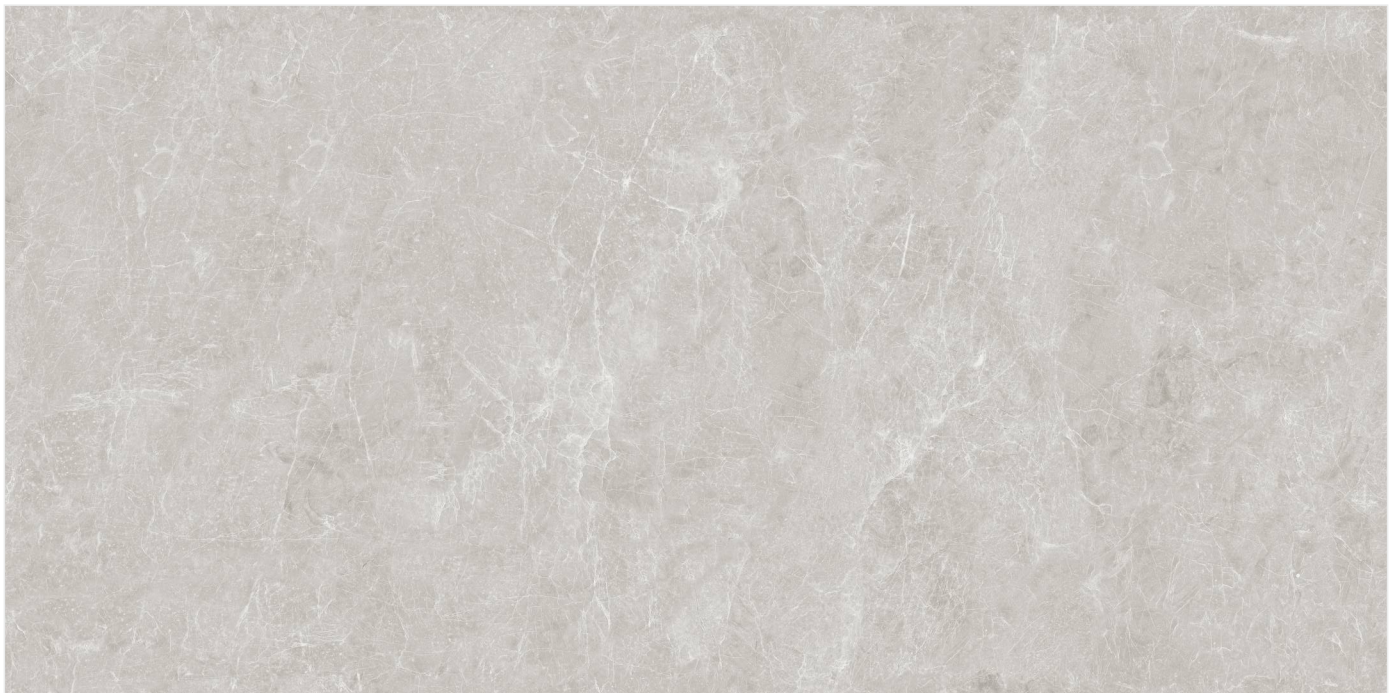

*Indulge in the
finer things in life*

1200x2400mm

Kindly Scan QR Code to 360°

Product :
ALIES TAUPE-A/B

Surface:
Glossy

Size:
1200x2400mm

Kindly Scan QR Code to 360°

Product :
AREBESCO GOLD

Surface:
Glossy

Size:
1200x2400mm

Kindly Scan QR Code to 360°

Product :
COREL GRAY

Surface:
Glossy

Size:
1200x2400mm

Kindly Scan QR Code to 360°

Product :
FRAGMENT WHITE

Surface:
Glossy

Size:
1200x2400mm

Kindly Scan QR Code to 360°

Product :
LUMIX IVORY

Surface:
Glossy

Size:
1200x2400mm

Kindly Scan QR Code to 360°

Product :
NAIROBY CREMA