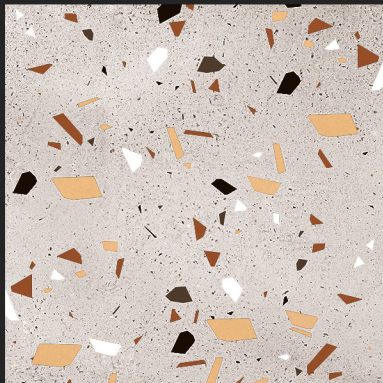

TERRAZZO SERIES

10014