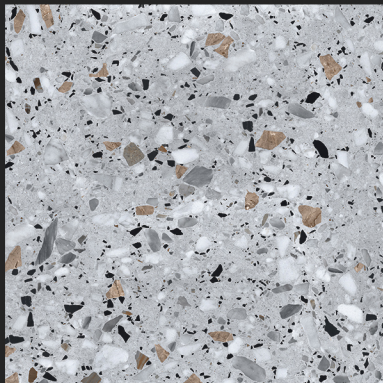

TERRAZZO SERIES

10006

PORCELAIN TILES
600x600 mm

MATT FINISH

TERRAZZO SERIES

10007

PORCELAIN TILES
600x600 mm

MATT FINISH