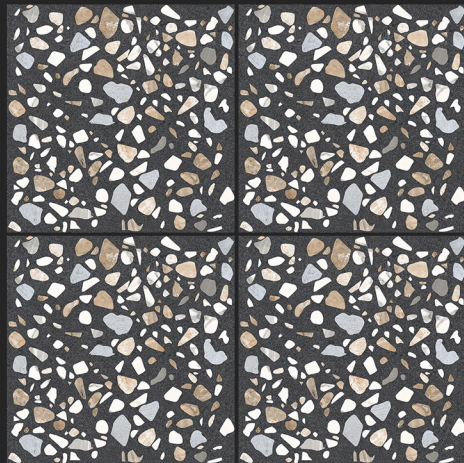

TERRAZZO SERIES

10002

PORCELAIN TILES
600x600 mm

MATT FINISH

TERRAZZO SERIES

10003

PORCELAIN TILES
600x600 mm

MATT FINISH

TERRAZZO SERIES

10004

PORCELAIN TILES
600x600 mm

MATT FINISH

TERRAZZO SERIES

10005

PORCELAIN TILES
600x600 mm

MATT FINISH

TERRAZZO SERIES

10006

PORCELAIN TILES
600x600 mm

MATT FINISH

TERRAZZO SERIES

10007

PORCELAIN TILES
600x600 mm

MATT FINISH