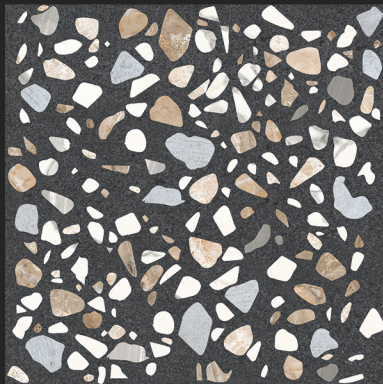

TERRAZZO SERIES

10004

PORCELAIN TILES
600x600 mm

MATT FINISH

TERRAZZO SERIES

10005

PORCELAIN TILES
600x600 mm

MATT FINISH

TERRAZZO SERIES

10006

PORCELAIN TILES
600x600 mm

MATT FINISH

TERRAZZO SERIES

10007

PORCELAIN TILES
600x600 mm

MATT FINISH