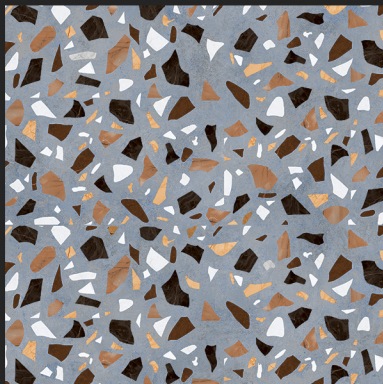

TERRAZZO SERIES

10016