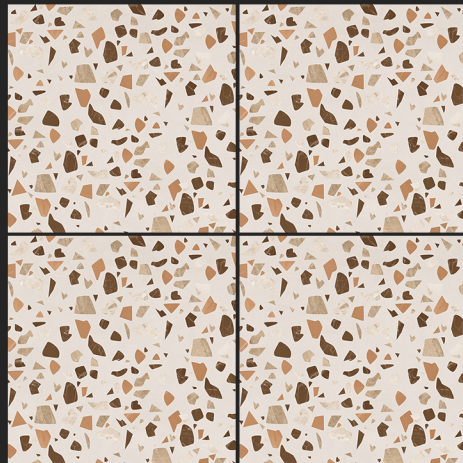

PORCELAIN TILES
600x600 mm

MATT FINISH

TERRAZZO SERIES

10008