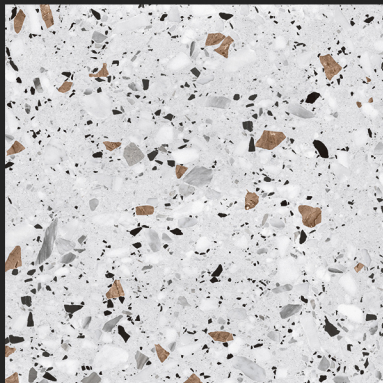

TERRAZZO SERIES

10014

PORCELAIN TILES
600x600 mm

MATT FINISH

TERRAZZO SERIES

10015

PORCELAIN TILES
600x600 mm

MATT FINISH