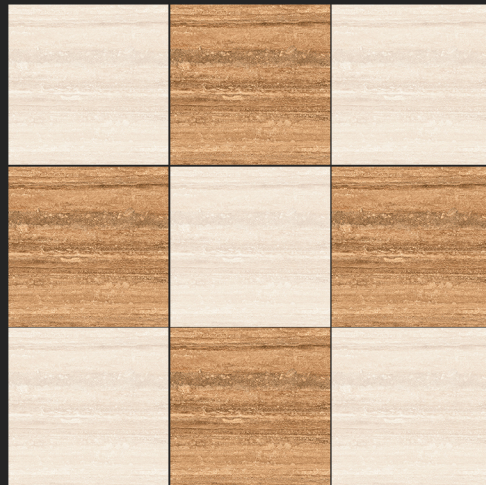

PORCELAIN TILES
600x600 mm

MATT FINISH

LIGHT & DARK SERIES

LT

8016

DK