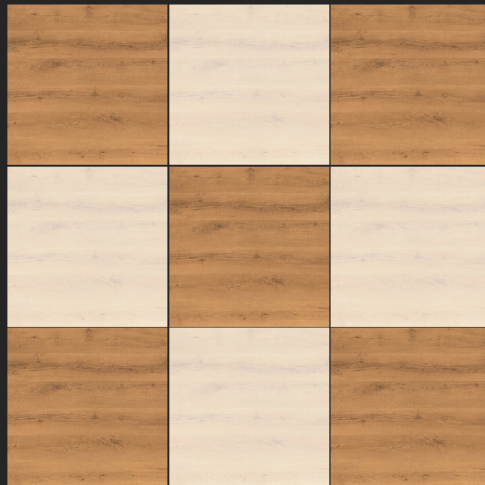

PORCELAIN TILES
600x600 mm

MATT FINISH

LIGHT & DARK SERIES

LT

8003

DK