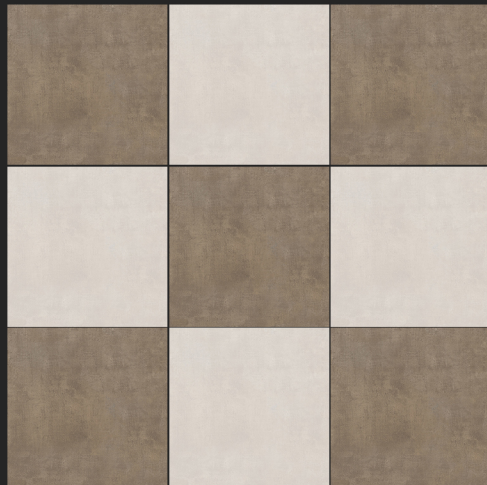

PORCELAIN TILES
600x600 mm

MATT FINISH

LIGHT & DARK SERIES

LT

8019

DK