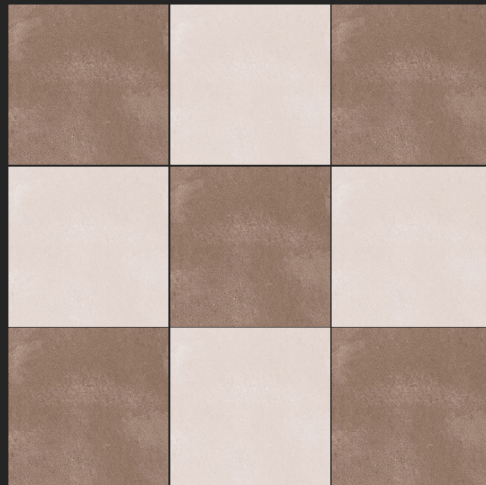

PORCELAIN TILES
600x600 mm

MATT FINISH

LIGHT & DARK SERIES

LT

8027

DK