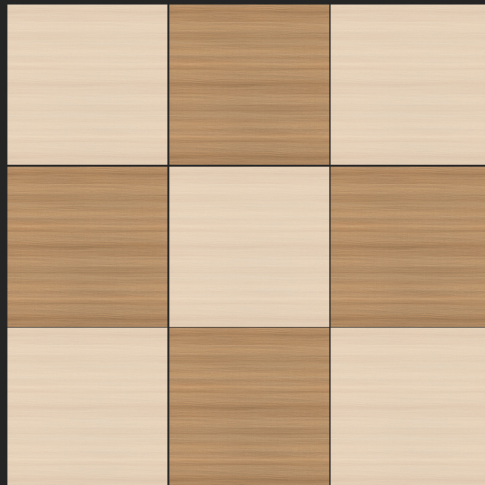

PORCELAIN TILES
600x600 mm

MATT FINISH

LIGHT & DARK SERIES

LT

8012

DK