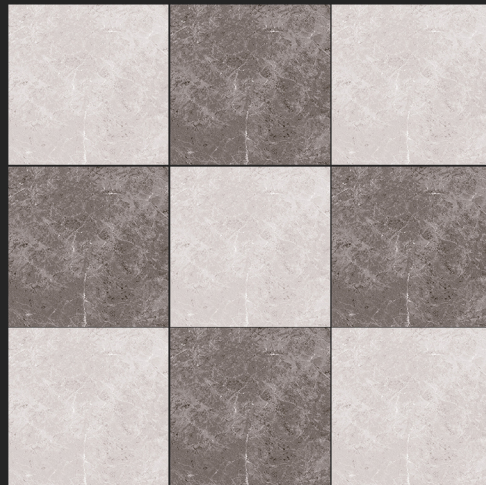

PORCELAIN TILES
600x600 mm

MATT FINISH

LIGHT & DARK SERIES

LT

8018

DK

PORCELAIN TILES
600x600 mm

MATT FINISH