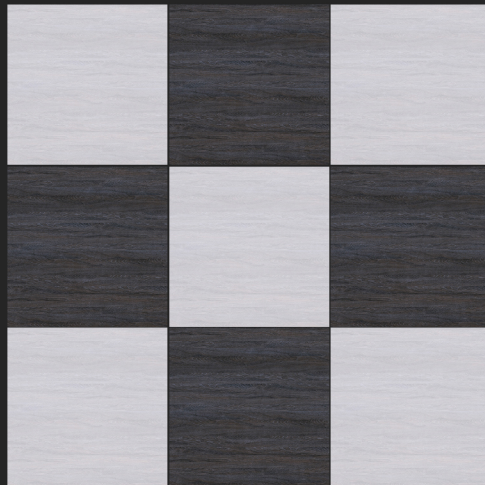

8004

DK

PORCELAIN TILES
600x600 mm

MATT FINISH

LIGHT & DARK SERIES

LT

8005

DK