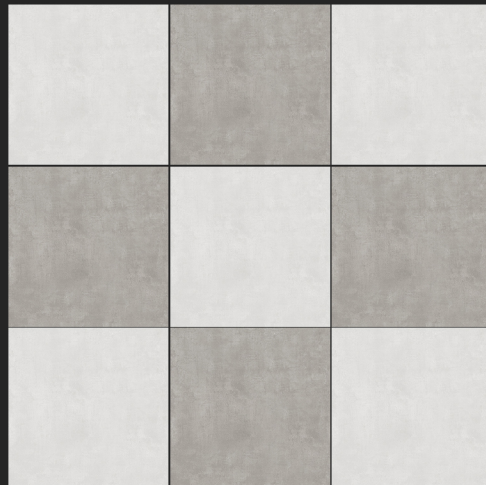

PORCELAIN TILES
600x600 mm

MATT FINISH

LIGHT & DARK SERIES

LT

8008

DK