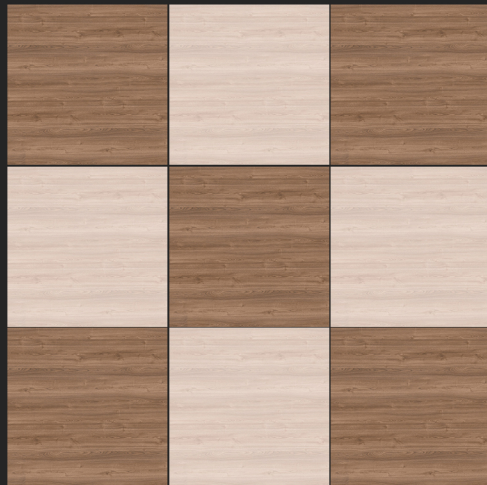

PORCELAIN TILES
600x600 mm

MATT FINISH

LIGHT & DARK SERIES

LT

8014

DK

PORCELAIN TILES
600x600 mm

MATT FINISH