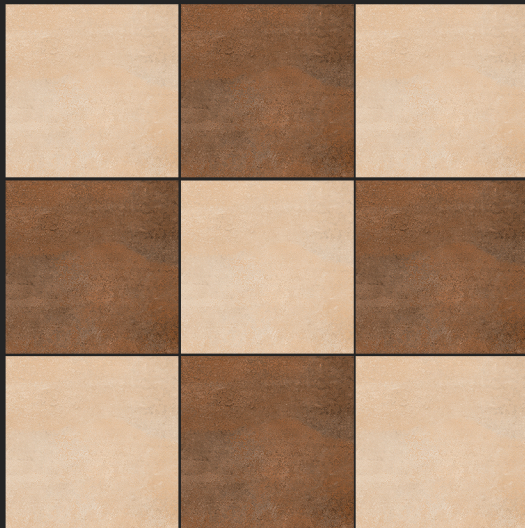

PORCELAIN TILES
600x600 mm

MATT FINISH

LIGHT & DARK SERIES

LT

8028

DK