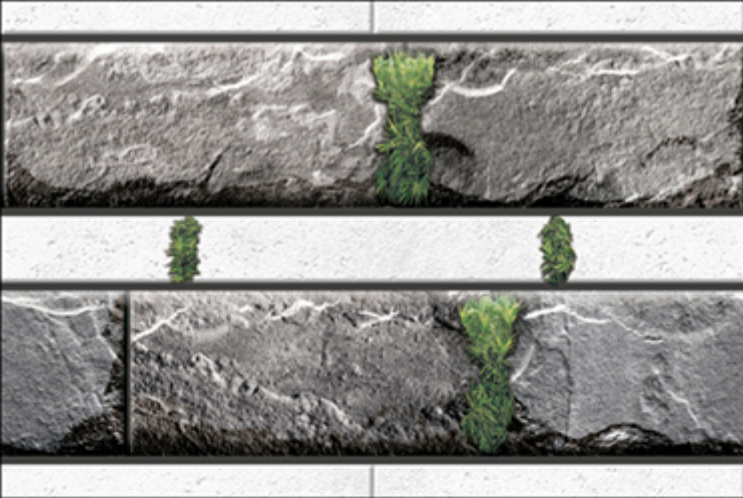

14126-EL-[12]

14126-EL-[12]

14126-EL-[12]

WINGRESS[®]
— TILES • BATHWARE —

luxury like heaven

300 x 450

GLOSSY SERIES

14127-EL-[30]