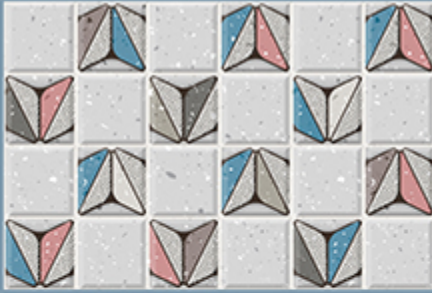

Terrazzo

RAINBOW GRAY

RAINBOW GRAY-HL7-[7]

Terrazzo

RAINBOW GRAY

RAINBOW GRAY-HL8-[34]

Terrazzo

RAINBOW GRAY

RAINBOW GRAY-HL9-[22]

Terrazzo

RAINBOW GRAY

RAINBOW GRAY-HL10-[40]

Terrazzo

RAINBOW GRAY

RAINBOW GRAY-HL11-[16]

Terrazzo

RAINBOW GRAY

RAINBOW GRAY-HL12-[33]

Terrazzo

WINGRESS luxury like heaven [®]
— TILES • BATHWARE —

RAINBOW GRAY

RAINBOW GRAY-HL13-[16]

Terrazzo

luxury like heaven[®]
WINGRESS
— TILES • BATHWARE —