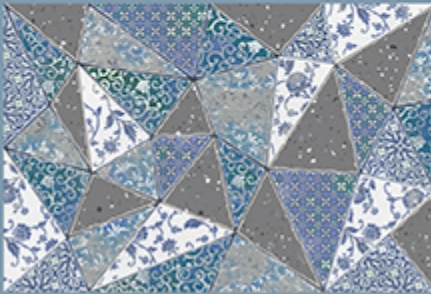

RAINBOW GRAY-HL9-[22]

Terrazzo

RAINBOW GRAY

RAINBOW GRAY-HL10-[40]

Terrazzo

RAINBOW GRAY

RAINBOW GRAY-HL11-[16]

Terrazzo

RAINBOW GRAY

RAINBOW GRAY-HL12-[33]

Terrazzo

WINGRESS luxury like heaven [®]
— TILES • BATHWARE —

RAINBOW GRAY

RAINBOW GRAY-HL13-[16]

Terrazzo

luxury like heaven[®]
WINGRESS
— TILES • BATHWARE —

RAINBOW GRAY

RAINBOW GRAY-HL14-[33]

Terrazzo

RAINBOW GRAY

RAINBOW GRAPHITE

RAINBOW GRAY-HL15-[40]

Terrazzo

RAINBOW GRAY