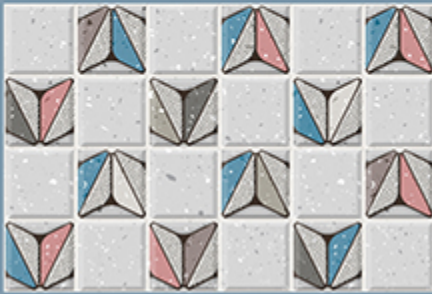

Terrazzo

RAINBOW GRAY

RAINBOW GRAY-HL7-[7]

Terrazzo

RAINBOW GRAY

RAINBOW GRAY-HL8-[34]

Terrazzo

RAINBOW GRAY

RAINBOW GRAY-HL9-[22]

Terrazzo

RAINBOW GRAY

RAINBOW GRAY-HL10-[40]

Terrazzo

RAINBOW GRAY

RAINBOW GRAY-HL11-[16]

Terrazzo

RAINBOW GRAY

RAINBOW GRAY-HL12-[33]

Terrazzo

WINGRESS luxury like heaven [®]
— TILES • BATHWARE —

RAINBOW GRAY

RAINBOW GRAY-HL13-[16]

Terrazzo

luxury like heaven[®]
WINGRESS
— TILES • BATHWARE —