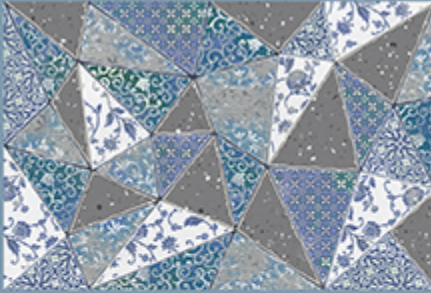

RAINBOW GRAY-HL9-[22]

Terrazzo

RAINBOW GRAY

RAINBOW GRAY-HL10-[40]

Terrazzo

RAINBOW GRAY

RAINBOW GRAY-HL11-[16]

Terrazzo

RAINBOW GRAY

RAINBOW GRAY-HL12-[33]

Terrazzo

WINGRESS luxury like heaven [®]
— TILES • BATHWARE —

RAINBOW GRAY

RAINBOW GRAY-HL13-[16]

Terrazzo

luxury like heaven[®]
WINGRESS
— TILES • BATHWARE —

RAINBOW GRAY

RAINBOW GRAY-HL14-[33]

Terrazzo

RAINBOW GRAY

RAINBOW GRAPHITE

RAINBOW GRAY-HL15-[40]

Terrazzo

RAINBOW GRAY