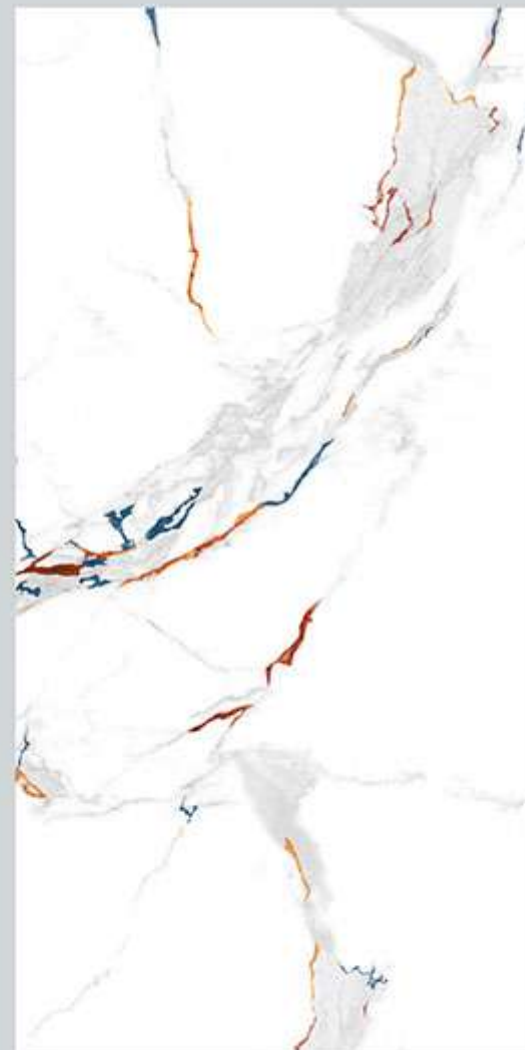

CALCUTTA PRISM

CARVING
COLLECTION

600x
1200mm

CARVING COLLECTION

CALCUTTA PRISM

Finish:
Matt with Carving Effect

Thickness:
9 mm

Random