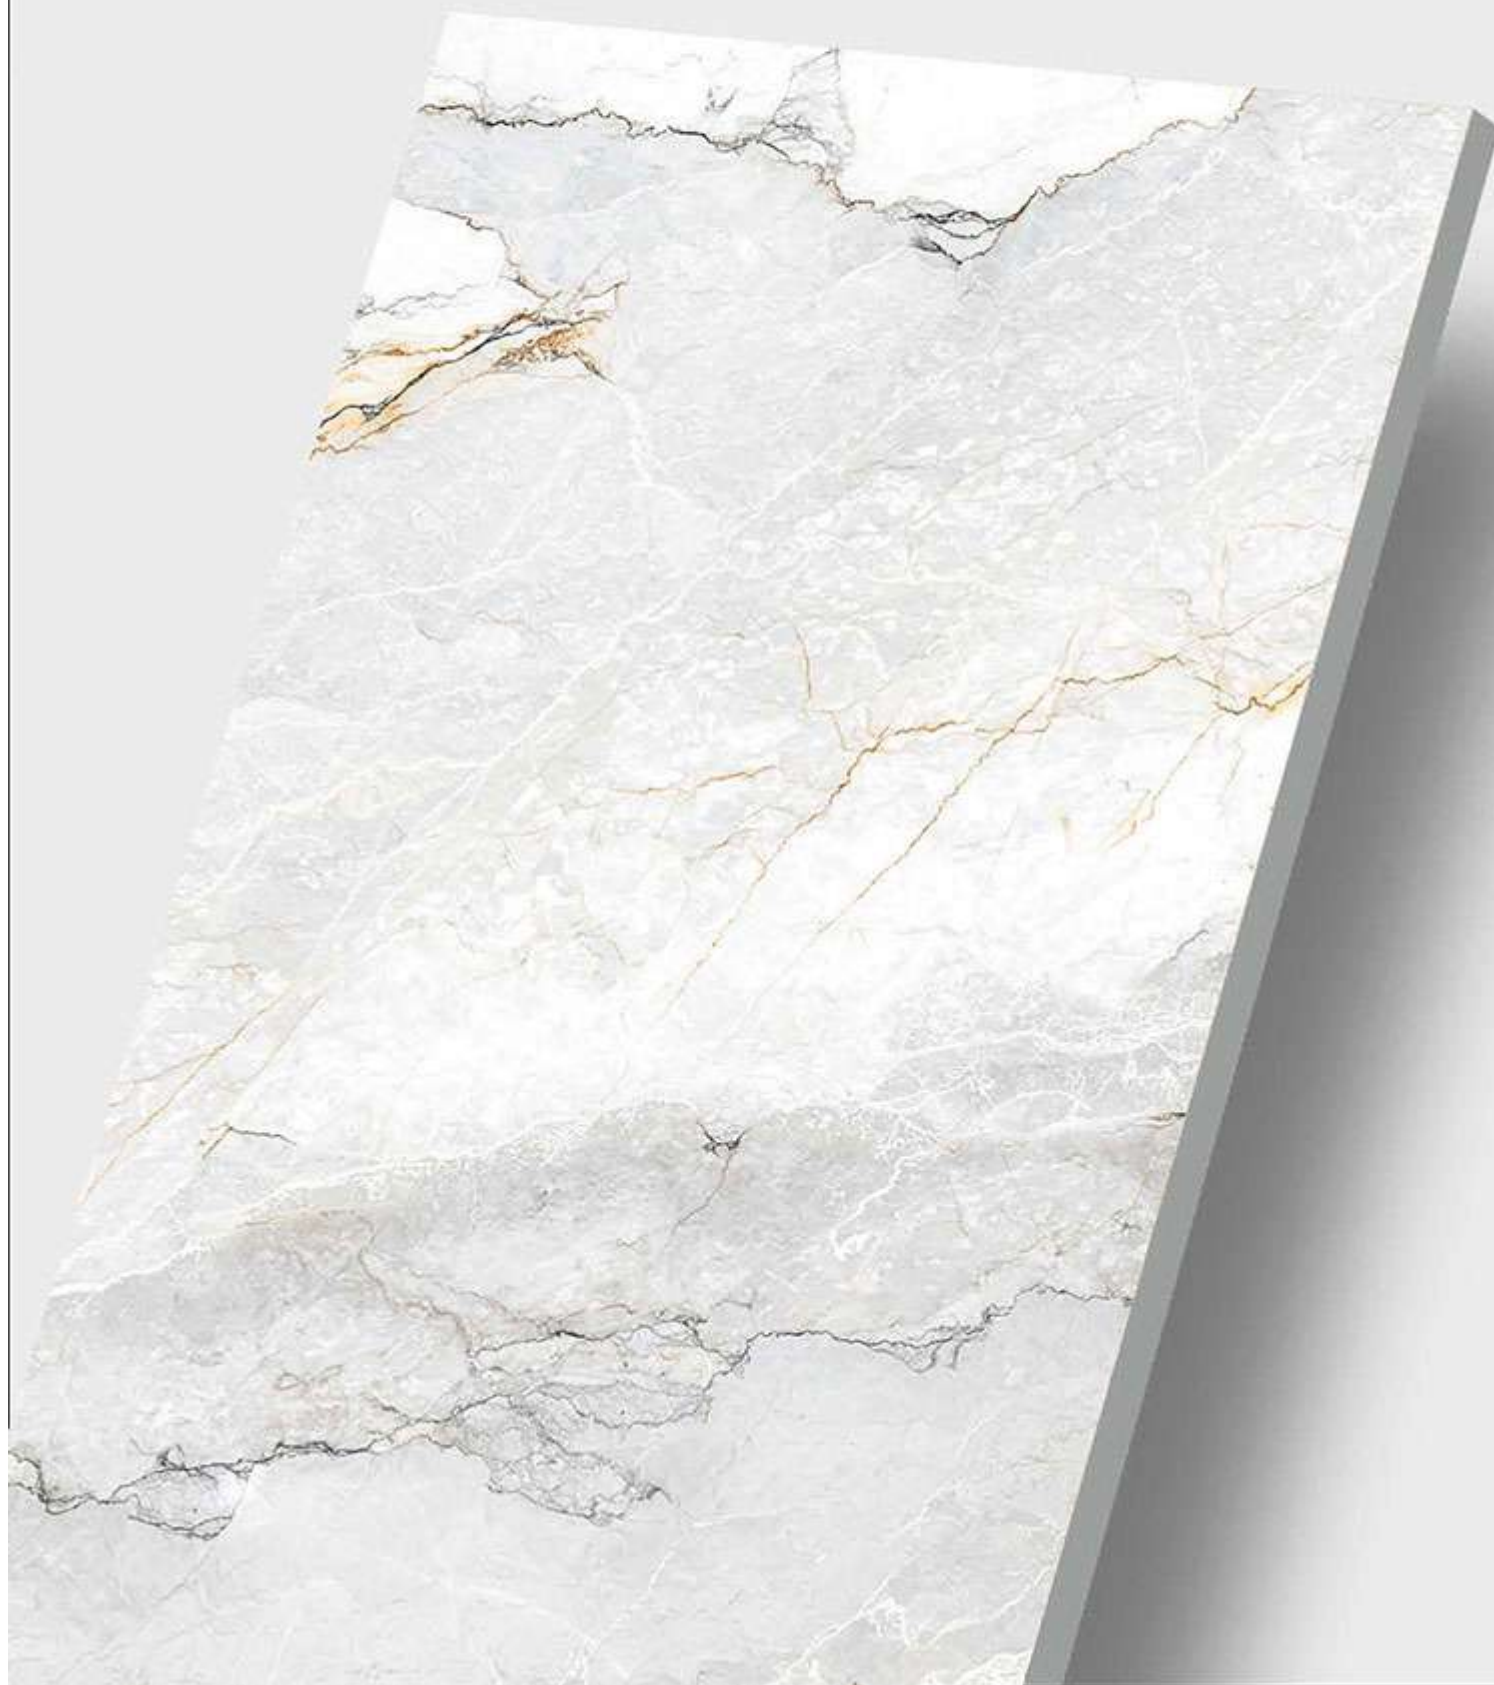

GLACIER WHITE

CARVING
COLLECTION

600x
1200mm