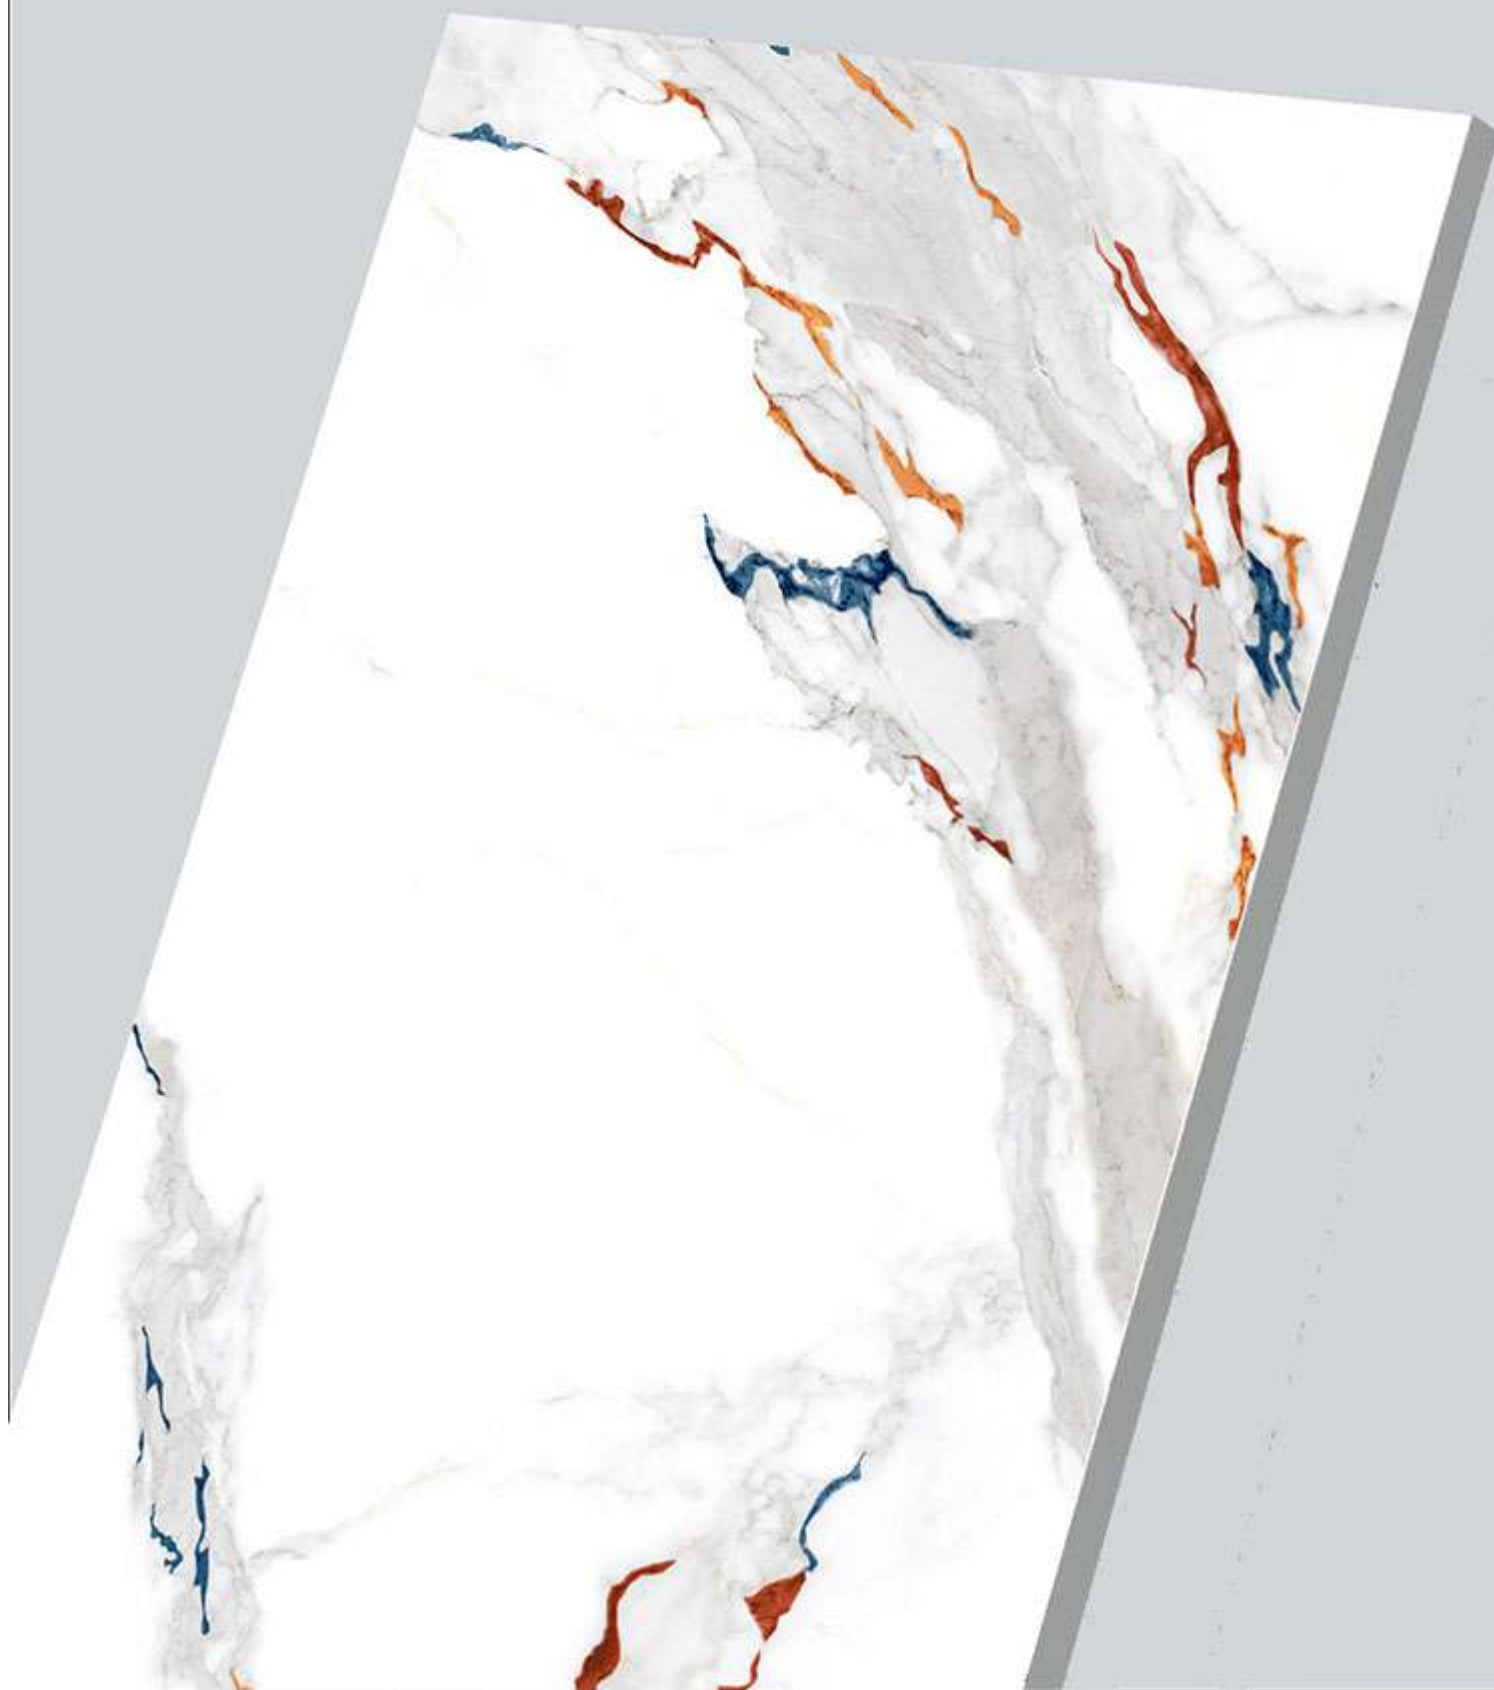

CARVING
COLLECTION

600x
1200mm

CARVING
COLLECTION

**BURBERRY
SILVER**

Finish:
Matt with Carving Effect

Thickness:
9 mm

Random

600x1200mm