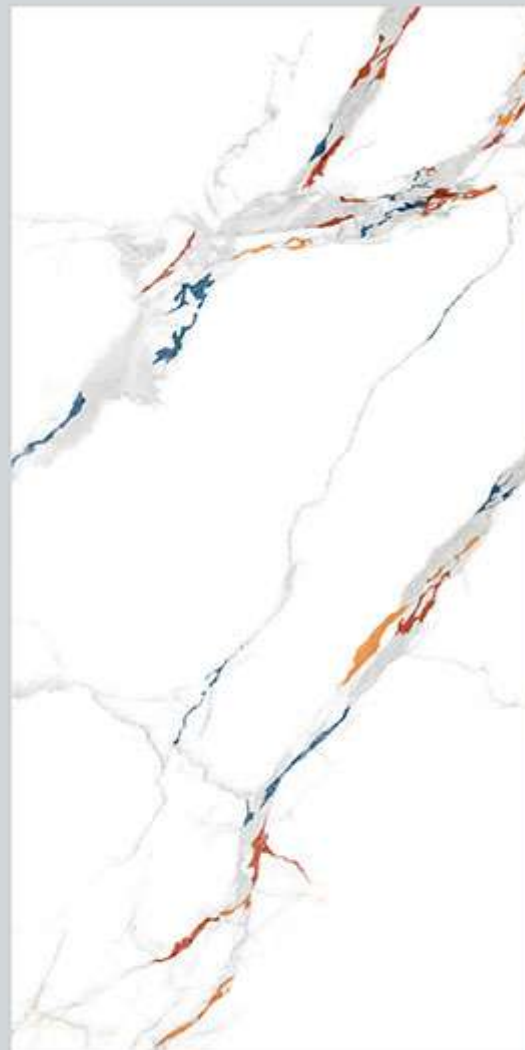

CALCUTTA PRISM

CARVING
COLLECTION

600x
1200mm

CARVING COLLECTION

CALCUTTA PRISM

Finish:
Matt with Carving Effect

Thickness:
9 mm

Random