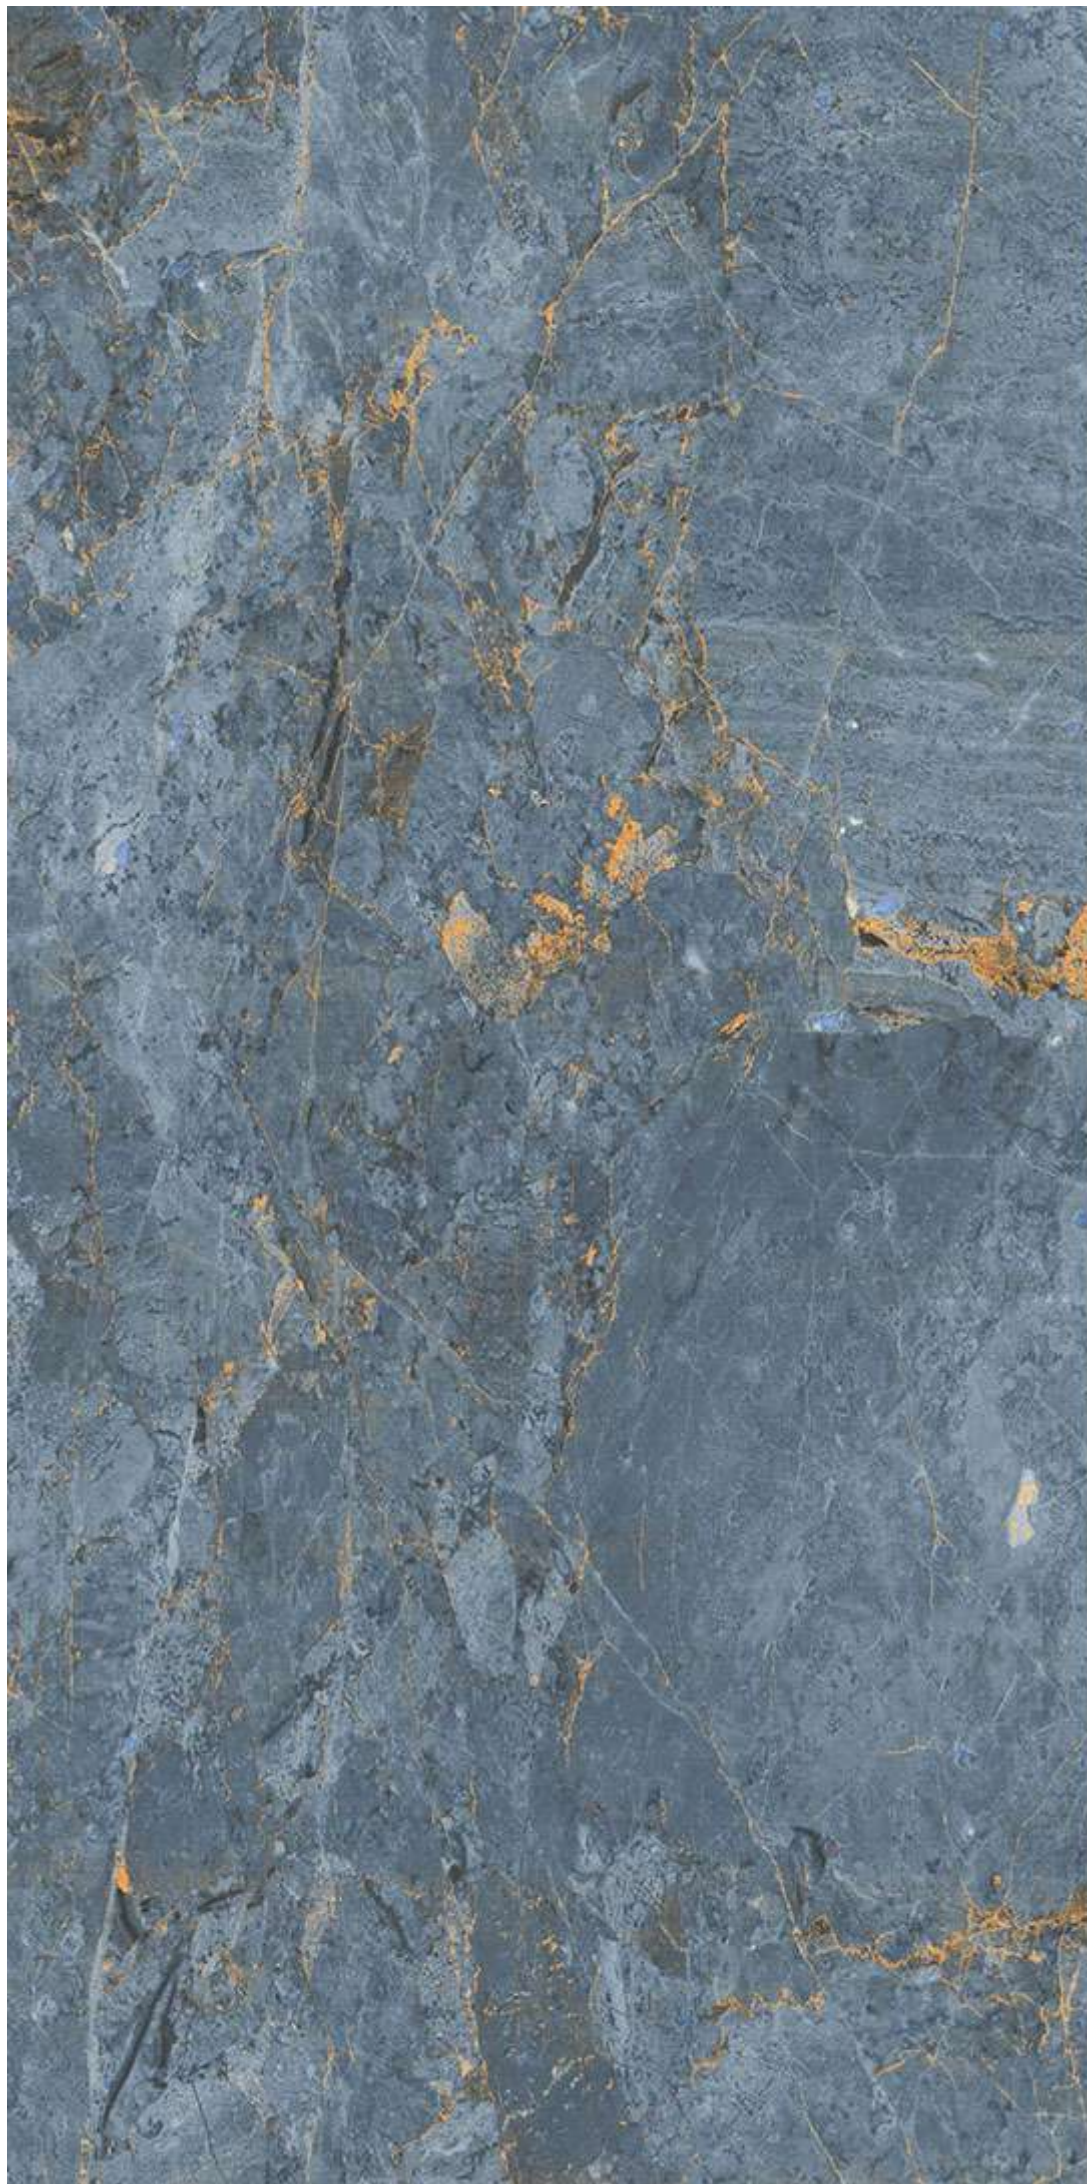

**STONEX
BIANCO**

Finish:
Matt with Carving Effect

Thickness:
9 mm

Random

600x1200mm

STONEX BLUE

CARVING
COLLECTION

600x
1200mm