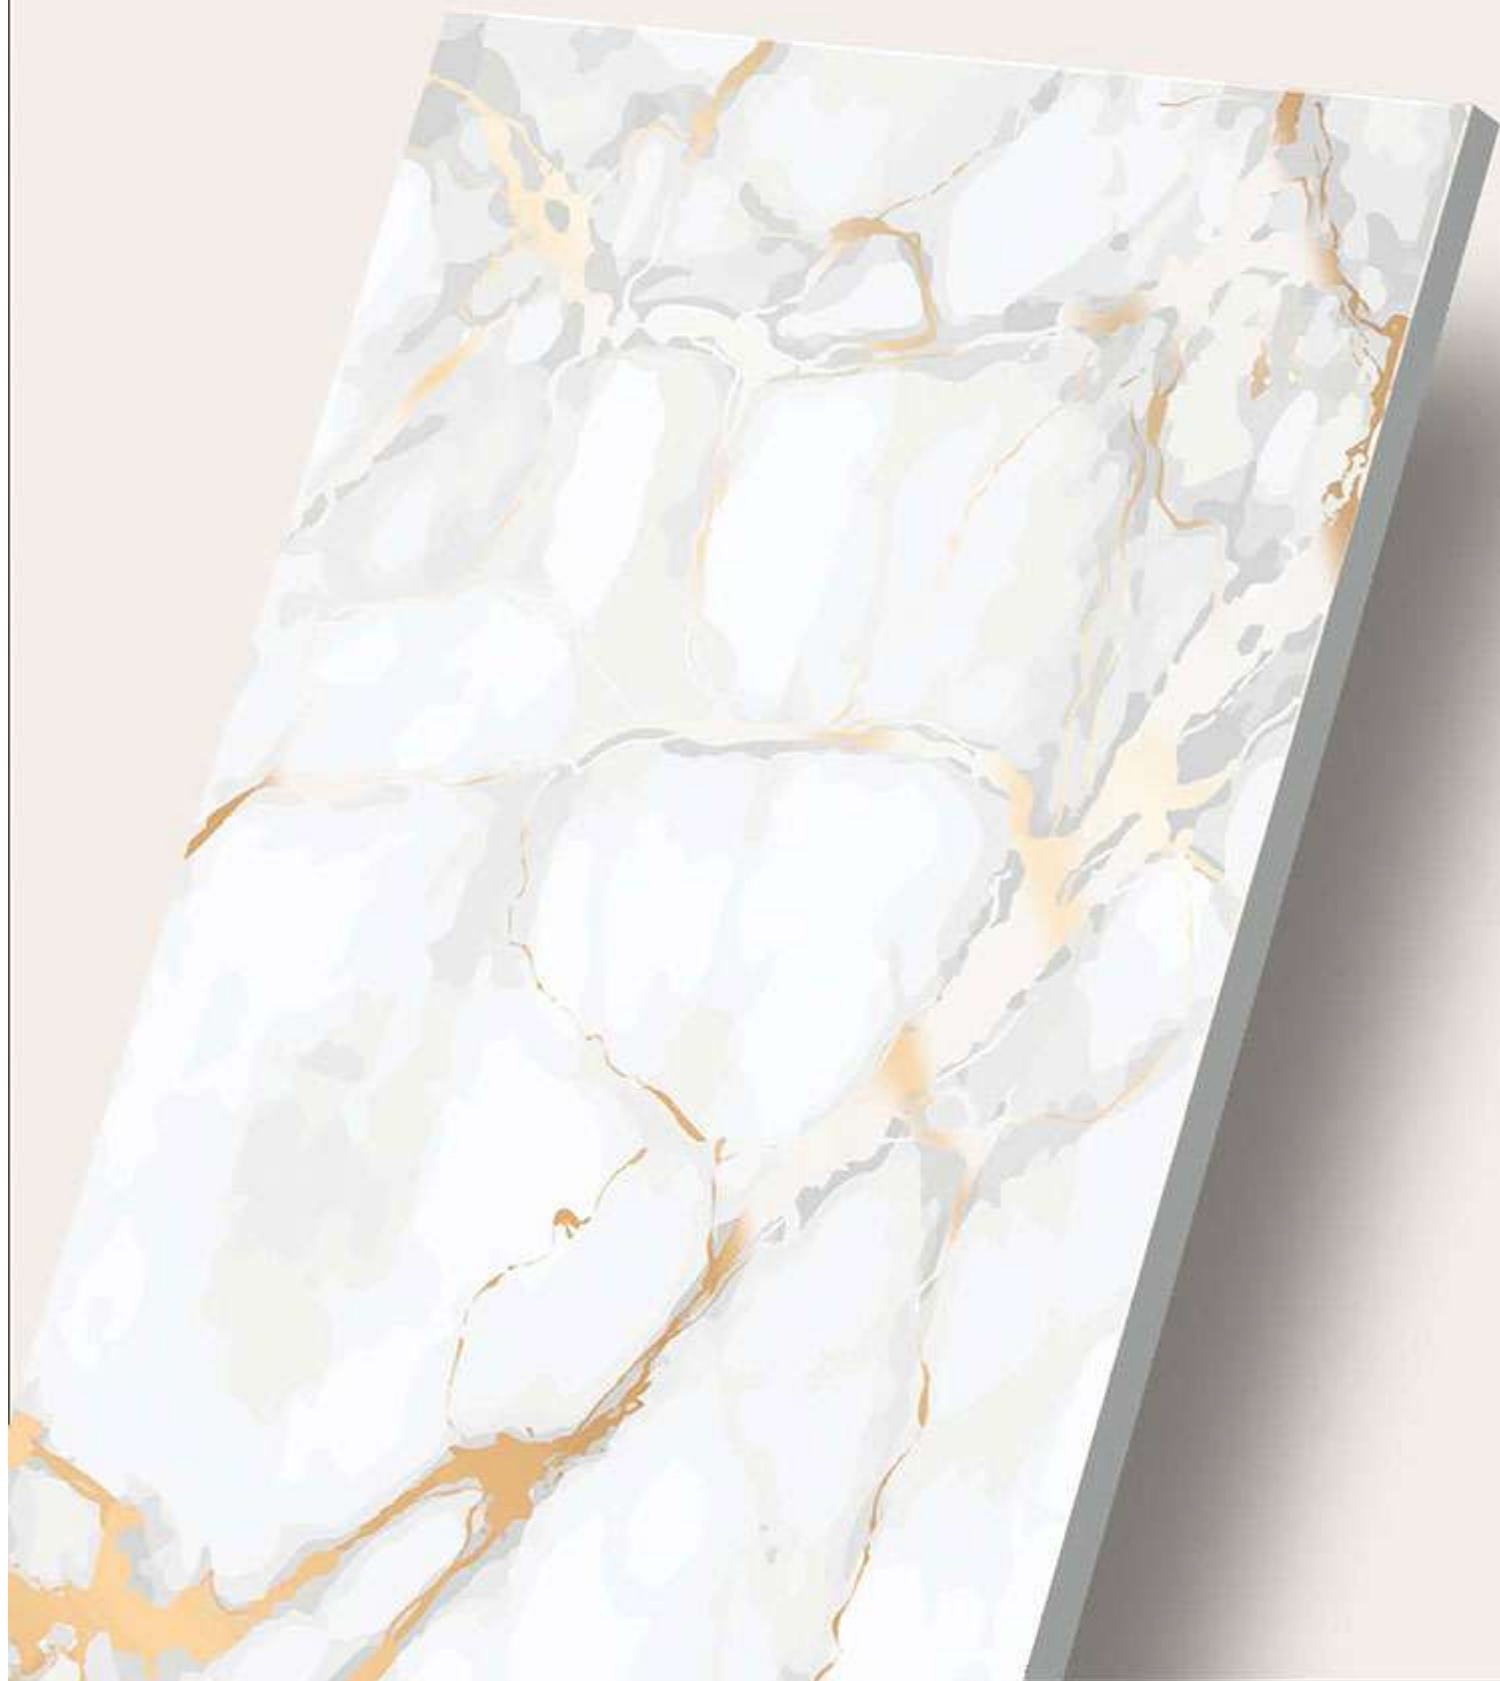

600x
1200mm

CARVING
COLLECTION

**LETINA
NERO**

Finish:
Matt with Carving Effect

Thickness:
9 mm

Random

600x1200mm

LOTUS GOLD