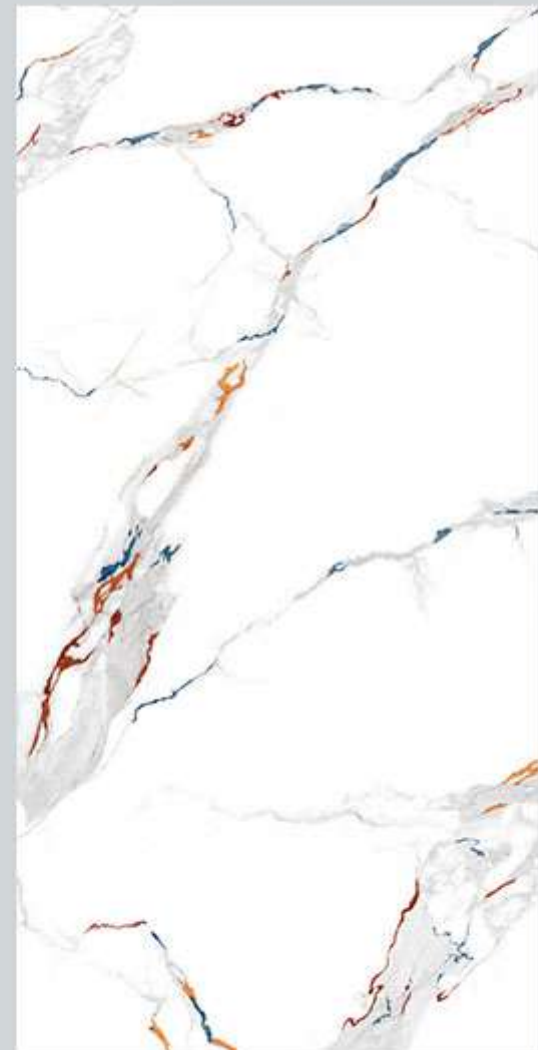

CALCUTTA PRISM

CARVING
COLLECTION

600x
1200mm

CARVING COLLECTION

CALCUTTA PRISM

Finish:
Matt with Carving Effect

Thickness:
9 mm

Random