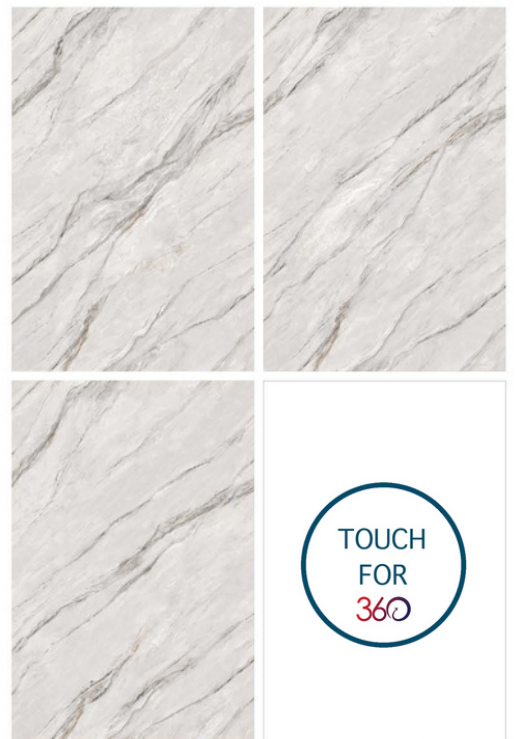

1200 x 1800 mm

STATUARIO DARK GREY - ENDLESS

NEW

CARVING

TOUCH
FOR
360