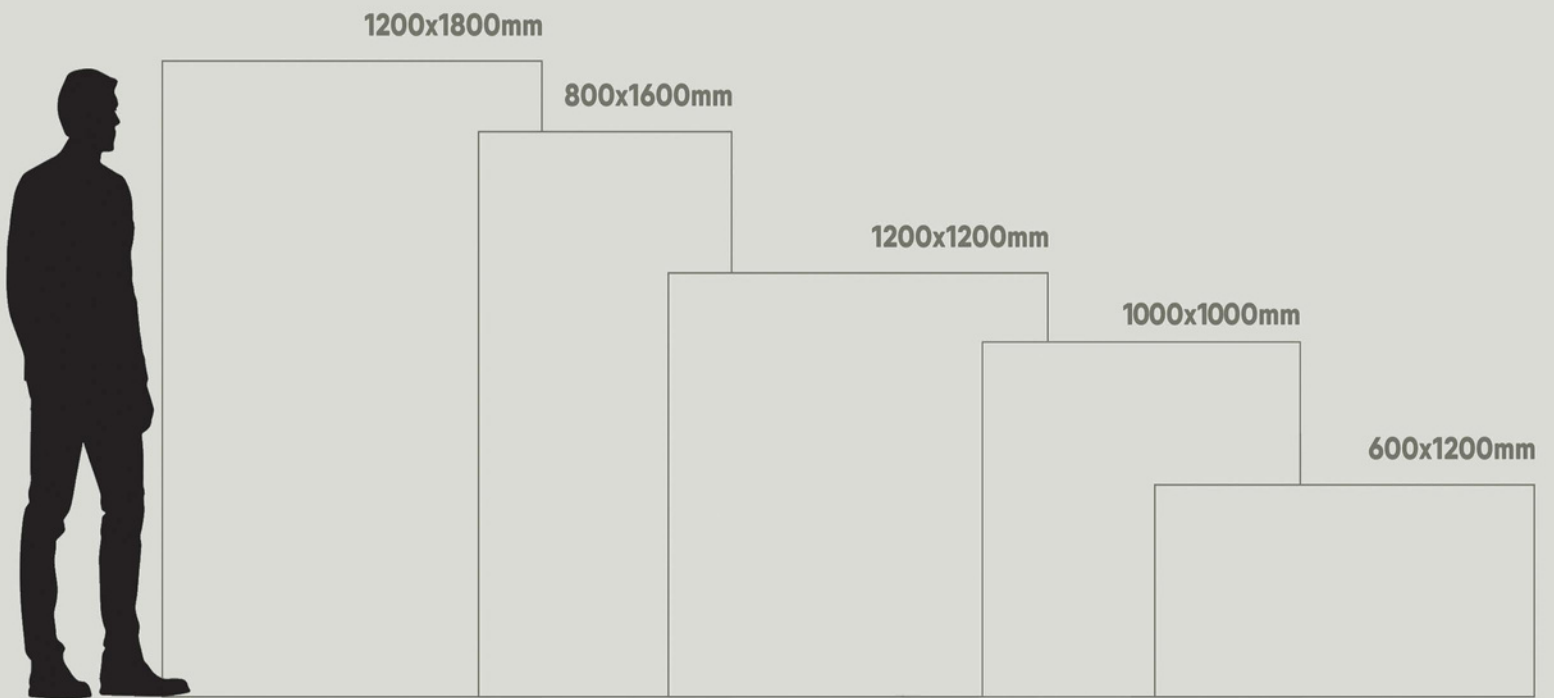

1200x1800

CREATIVE  
FROM  
ITS  
CORE

**1200x1800mm**  
120x180cm

### RUSTIC

RANDOM

1200 x 1800 mm