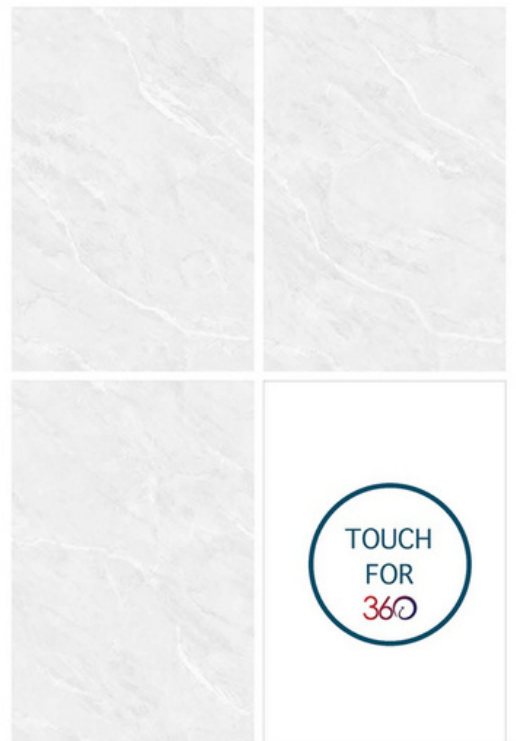

1200 x 1800 mm

MARBLE MACRON - ENDLESS

GLOSSY

NEW

RANDOM

1200 x 1800 mm

MORGAN WHITE - ENDLESS

GLOSSY