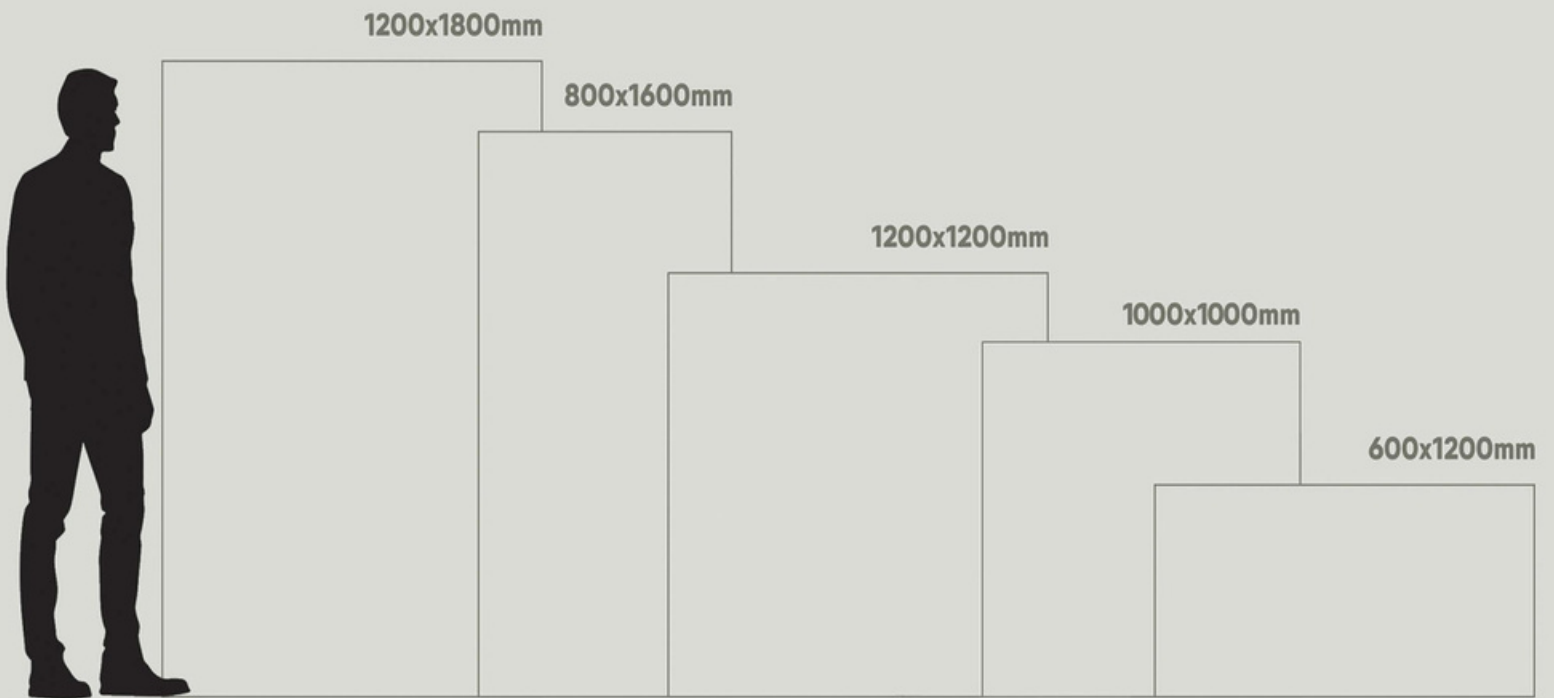

1200x1800

CREATIVE
FROM
ITS
CORE

1200x1800mm
120x180cm

fantastic format

Taking into account the new demands of the world of architecture and interior design, Our launches new formats of slim slab marble tiles in large dimensions with the additions of 1200x1800mm expanding its range of technical solutions & innovation for better lifestyle.

RANDOM

1200 x 1800 mm

WINGRESS[®]
luxury like heaven
— TILES • BATHWARE —

CONCEPT OF DYNA DESERT - ENDLESS

1200 x 1800 mm

DYNA DESERT - ENDLESS

12000 x 18000

RANDOM

RANDOM

1200 x 1800 mm

CONCEPT OF LEROX GREY - ENDLESS

1200 x 1800 mm

LEROX GREY - ENDLESS

12000 x 18000

RANDOM

GLOSSY

GLOSSY

RANDOM

1200 x 1800 mm

CONCEPT OF SPECTRA FOSSIL - ENDLESS

1200 x 1800 mm

SPECTRA FOSSIL - ENDLESS

12000 x 18000

RANDOM