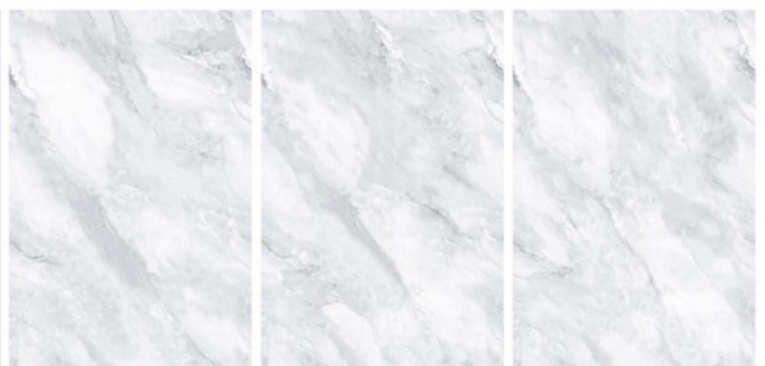

RANDOM

1200 x 1800 mm

CONCEPT OF LEROX GREY - ENDLESS

1200 x 1800 mm

LEROX GREY - ENDLESS

12000 x 18000

RANDOM

GLOSSY