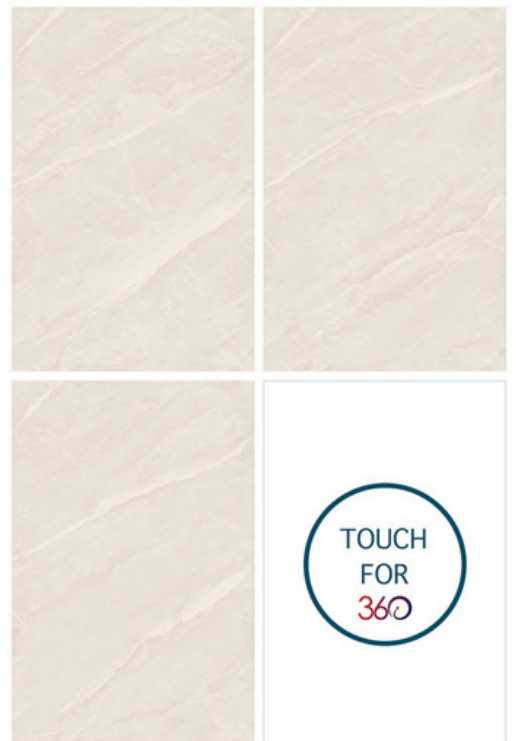

1200 x 1800 mm

SPECTRA ALMOND - ENDLESS

GLOSSY

RANDOM