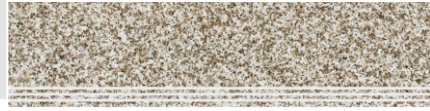

Lapato sugar

Step : 1200x300mm
Riser : 1200x200mm

801

STEP

RISER

Matt Finish

REAL VIEW

Lapato sugar

Step : 1200x300mm
Riser : 1200x200mm

802

STEP

RISER

Matt Finish

REAL VIEW

Lapato sugar

Step : 1200x300mm
Riser : 1200x200mm

803

STEP

RISER

Matt Finish

REAL VIEW

Lapato sugar

Step : 1200x300mm
Riser : 1200x200mm

804