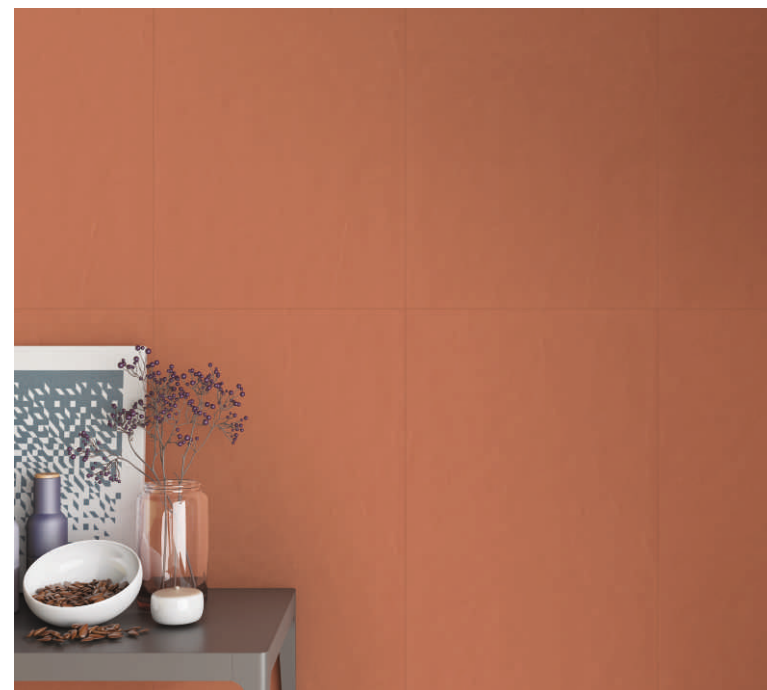

MAGNIFICENT
BEAUTY

flare

CLICK TO VIEW
 PUNCH

Size_
**600x
1200mm**

Finish_
Matt

Type_
Full Body

Application : [swimming-pools & bathing](#) | [patios & terraces](#) | [bars & restaurants](#) | [street furnishing](#)