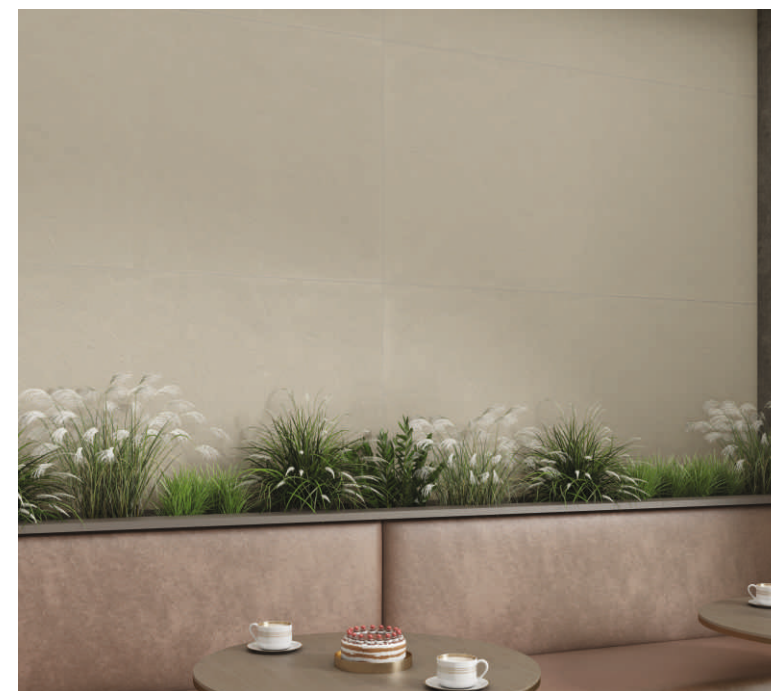

Application : swimming-pools & bathing | patios & terraces | bars & restaurants | street furnishing

CLOUD -
COVERED
SKY

dusk

CLICK TO VIEW
 PUNCH

Size_
**600x
1200mm**

Finish_
Matt

Type_
Full Body

Application : swimming-pools & bathing | patios & terraces | bars & restaurants | street furnishing

Relish the harmony of
peace and luxury which
lets you live peacefully.

Application : swimming-pools & bathing | patios & terraces | bars & restaurants | street furnishing

salmon

CLICK TO VIEW
 PUNCH

Size_
**600x
1200mm**

tender

Application : swimming-pools & bathing | patios & terraces | bars & restaurants | street furnishing

CLICK TO VIEW
 PUNCH

Size_
**600x
1200mm**

Finish_
Matt

Type_
Full Body

EXUDE SHINE AND ELEGANCE

Design a grand and
appealing space that makes
your space look seamless!