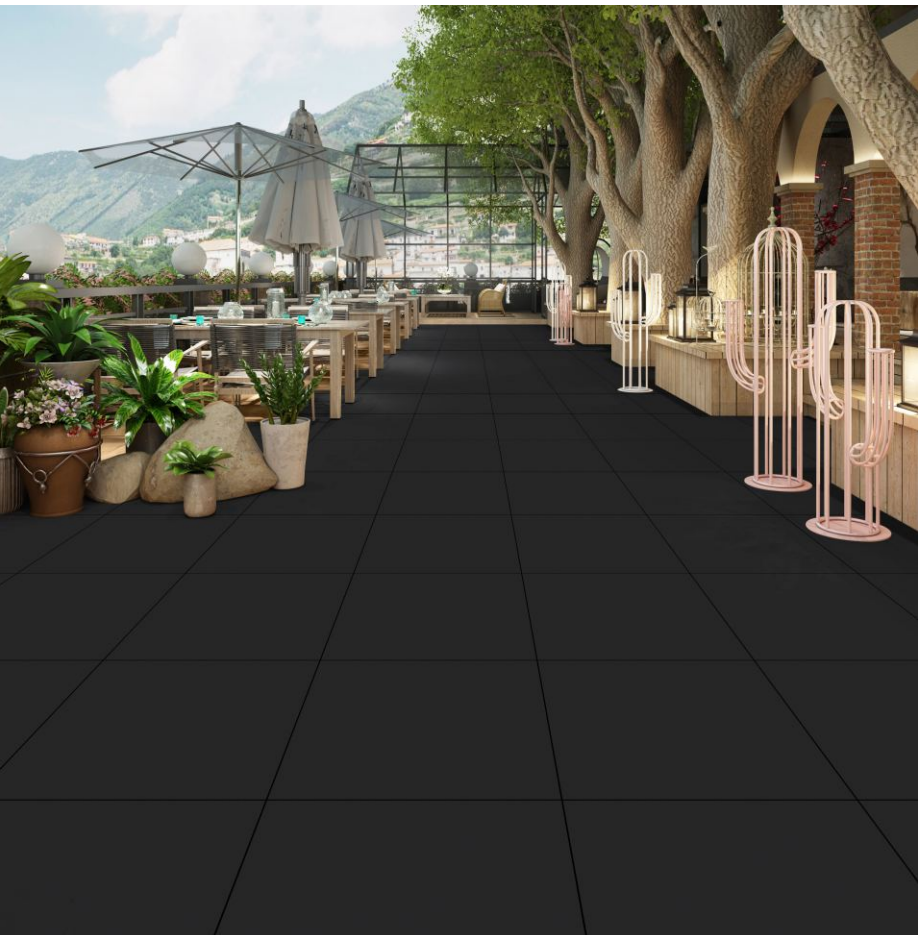

BUTTER

MATT FINISH 60X60CM

COOKIE

MATT FINISH 60X60CM

CHARCOAL BLACK

POLISHED | MATT FINISH

**60X
60CM**

DOLOMINE