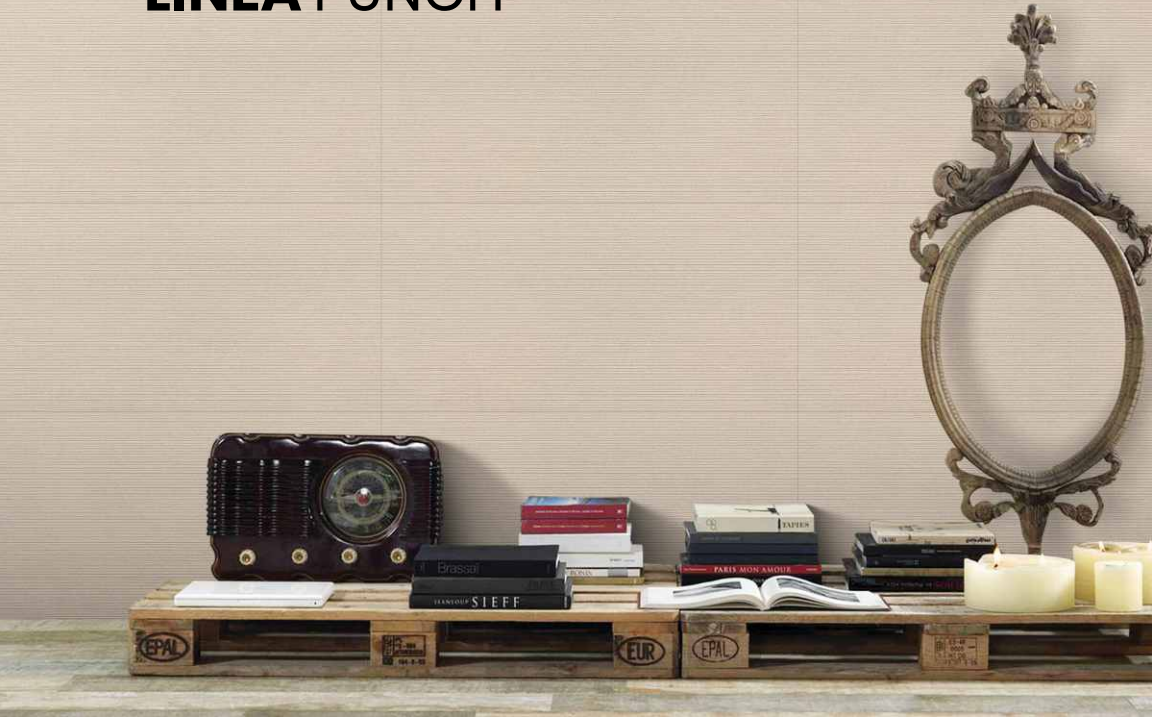

linea portfolio

WINGRESS luxury like heaven[®]

— TILES • BATHWARE —

LINEA PUNCH

**60X
120CM**

APRICOT

LINEA PUNCH

LINEA PUNCH

**60X
120CM**

CHARCOAL BLACK

LINEA PUNCH

CHARCOAL BLACK

LINEA PUNCH

**60X
120CM**

DOLOMINE

LINEA PUNCH