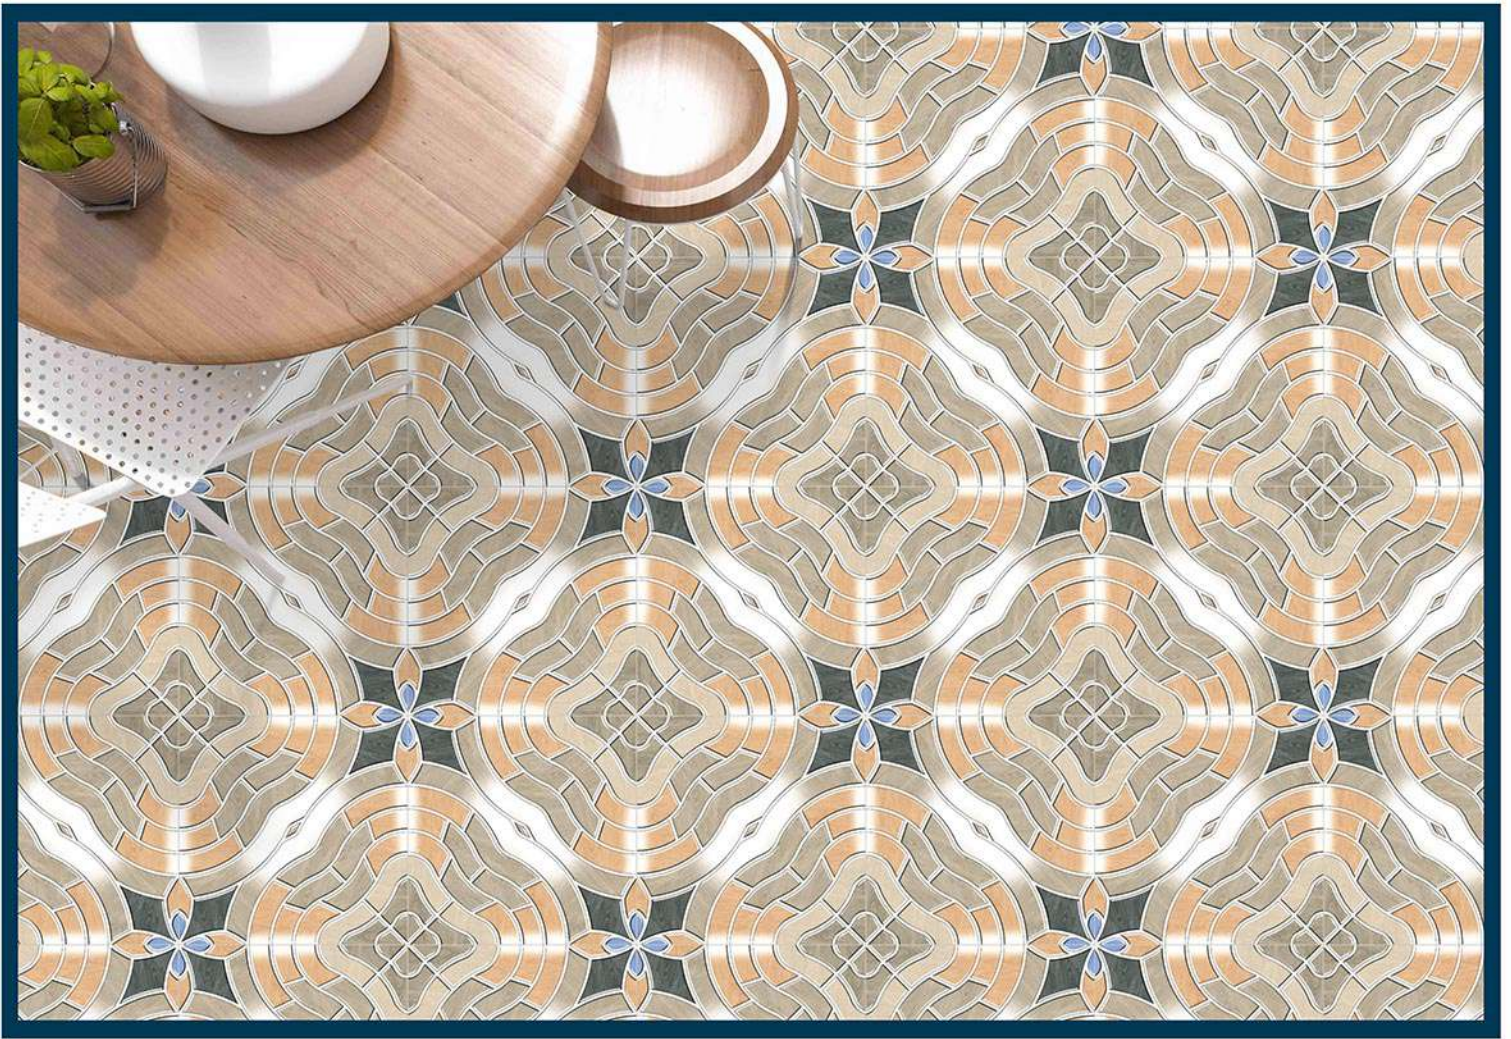

1012

PUNCH

MATT
300x300mm

DIGITAL PARKING TILES

1013

PUNCH

MATT
300x300mm

DIGITAL PARKING TILES