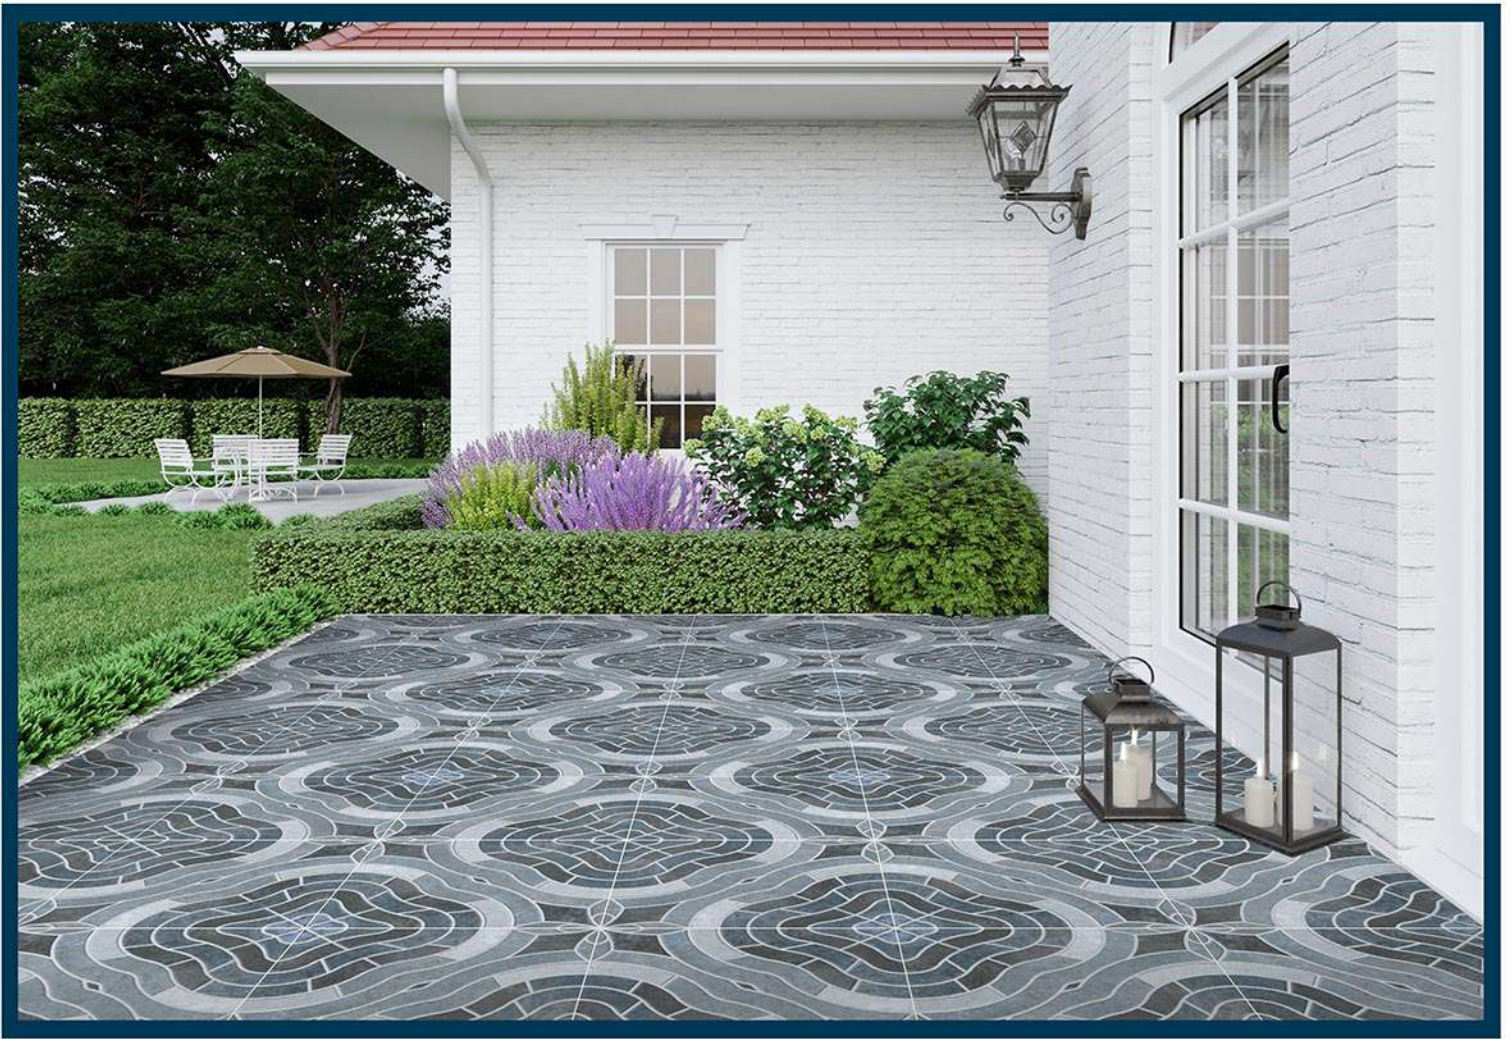

PUNCH

MATT
300x300mm

1009

DIGITAL PARKING TILES