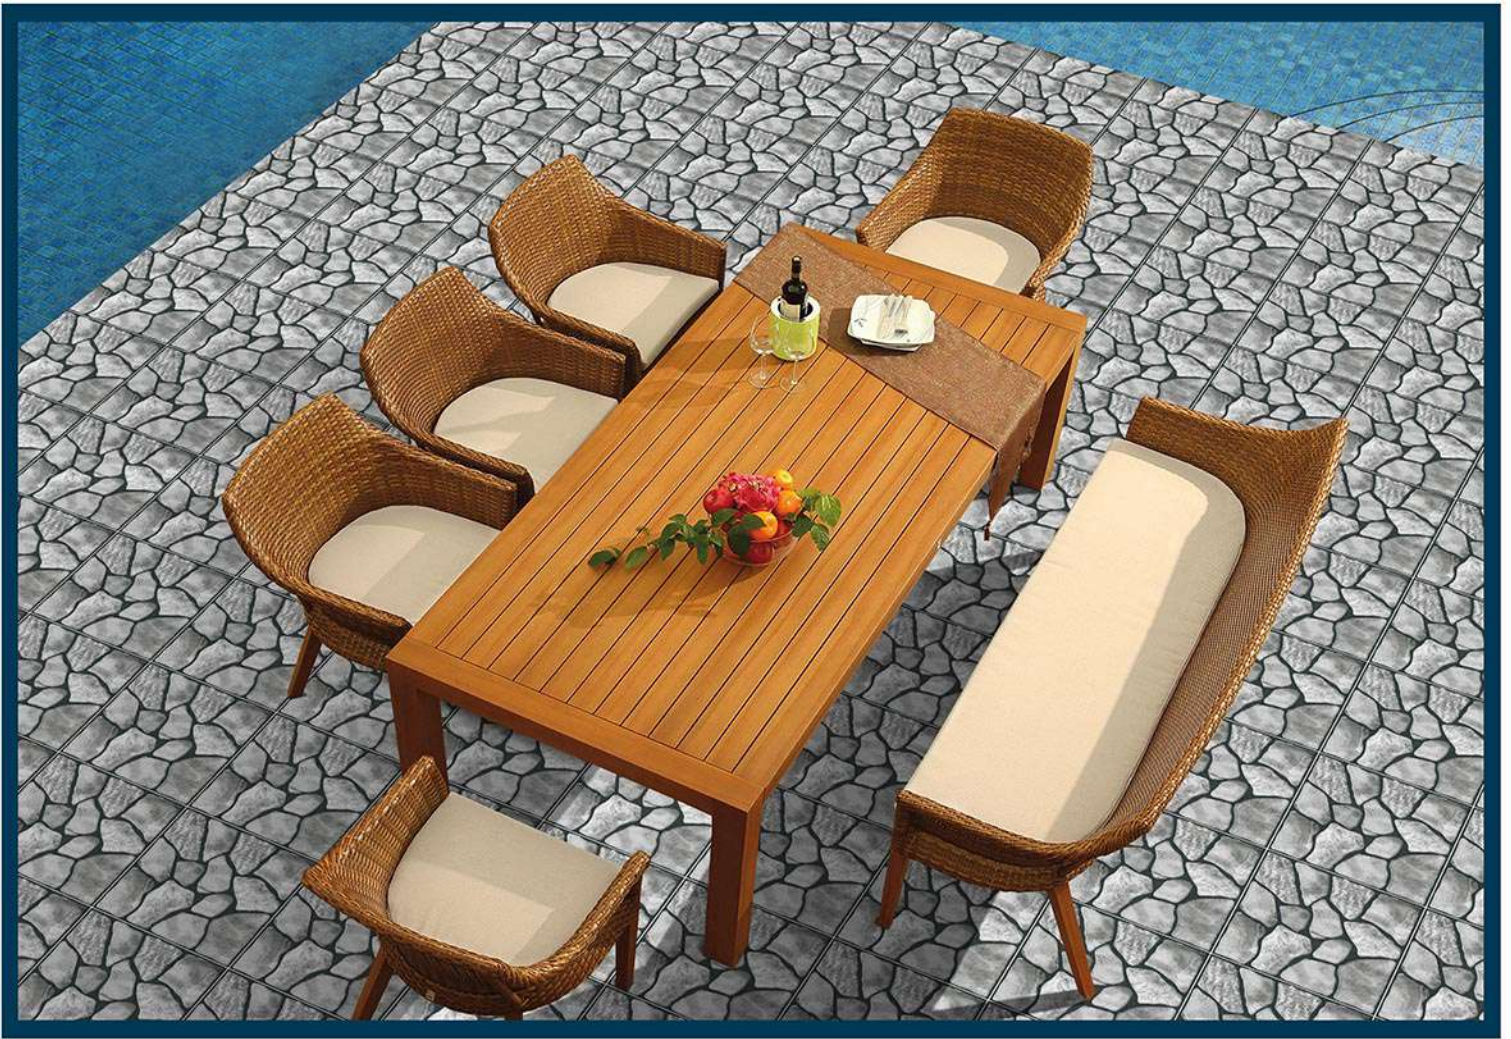

1214

PUNCH

MATT
300x300mm
DIGITAL PARKING TILES

1215

PUNCH

MATT
300x300mm
DIGITAL PARKING TILES

1216

PUNCH