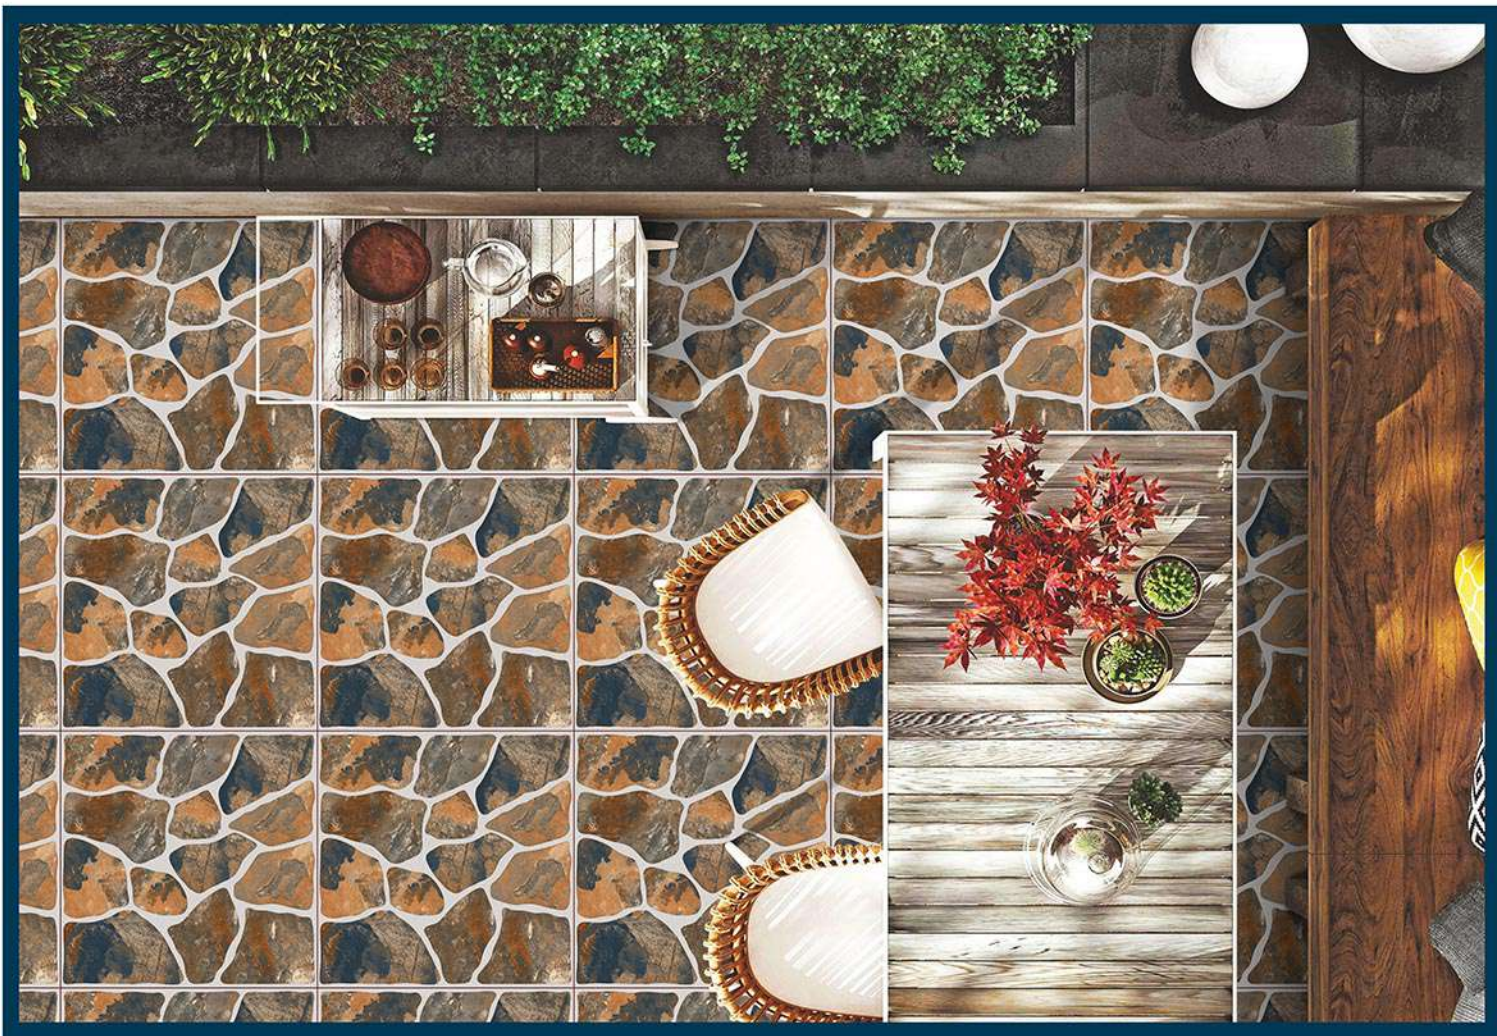

PUNCH

MATT
300x300mm

DIGITAL PARKING TILES

1203

PUNCH

MATT
300x300mm
DIGITAL PARKING TILES

1204

PUNCH