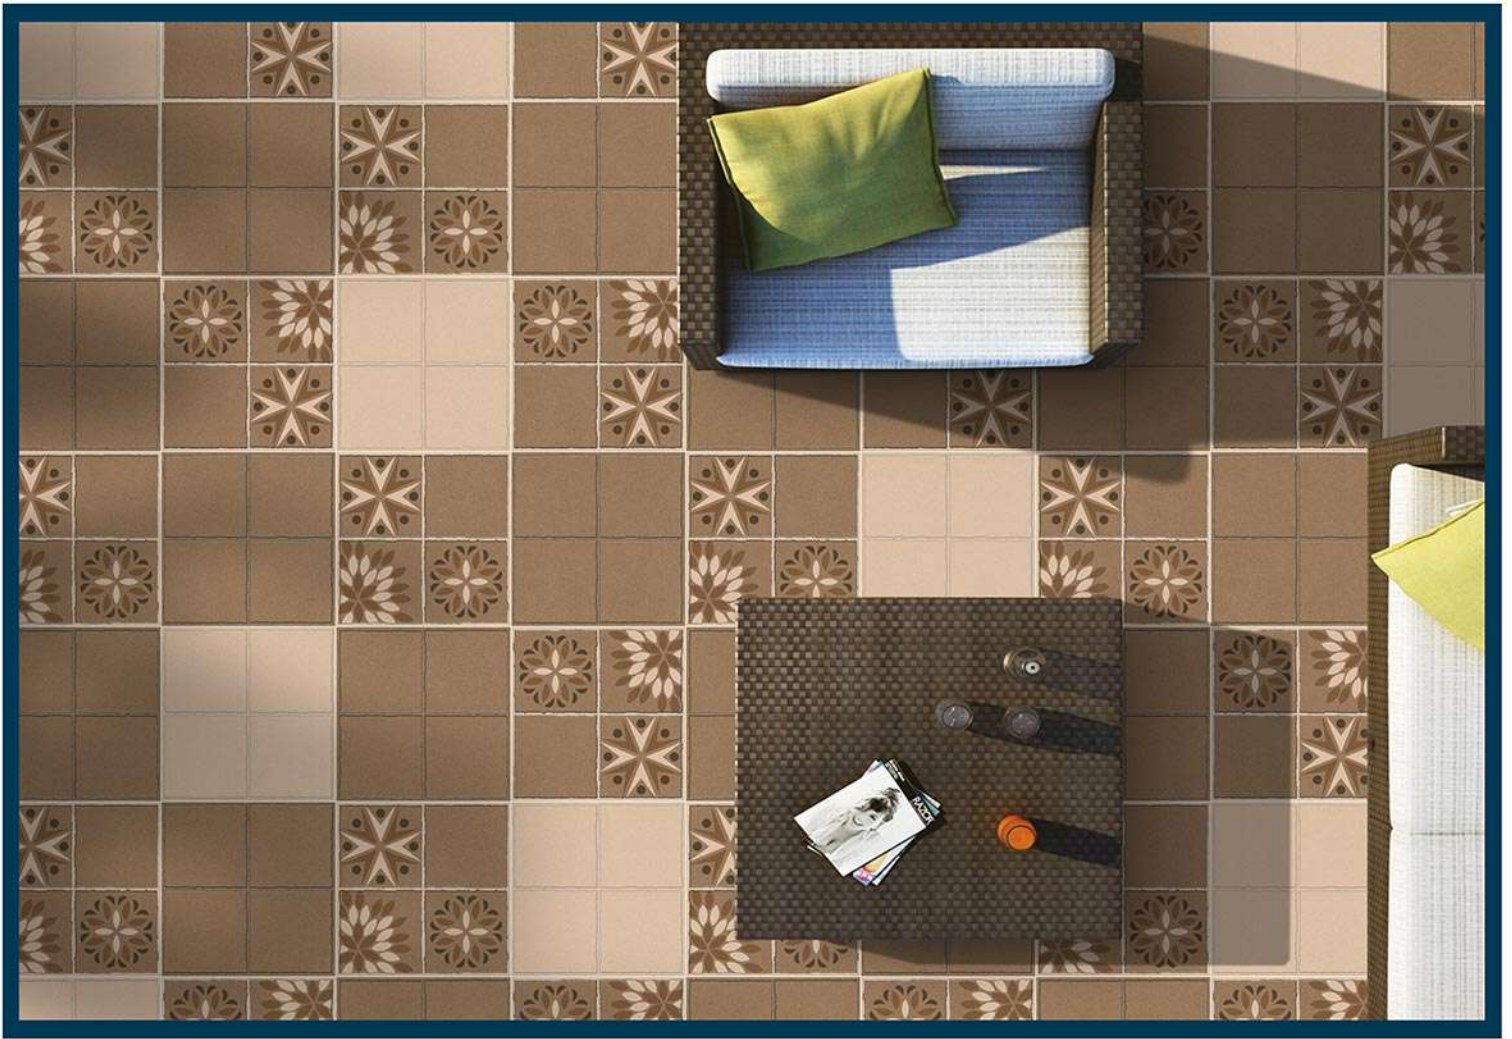

Technical Specification

Sr. No.	Characteristics	EN:177B-II AIS:13755	SILVENTA VALUE
1	Deviation in Length	± 2.5%	± 0.1%
2	Deviation in Thickness	± 2.5%	± 1.0%
3	Wedging	± 1.0%	± 0.2%
4	Surface Flatness	± 1.5%	± 0.2%
5	Water Absorption	< 2.0%	< 0.5%
6	Mohs Hardness		8
7	Flexural Strength	> 20 N/mm²	> 45 N/mm²
8	Abrasion Resistance	< 204 mm² (EN 176)	< 144 mm²
9	Thermal Expansion	9x10.6 (EN 176)	6x10.6
10	Thermal Shock Resistance	No Damage	No Damage
11	Resistance to acid (Wt. Loss)	< 1.5%	< 0.4%
12	Skid Resistance (Friction coefficient)	> 0.4 (EN 176)	> 0.6
13	Breaking Strength	± 2.5%	400 Kg/cm²
14	Stain Resistance	Resistant (EN 176)	Resitant
15	Moisture Expansion	Nil (EN 176)	Nil

Note : 1. Our conformity to the above standards is applicable only for premium quality.

Packing Detail

Sr. No.	Size	Thickness (mm)(Approx)	Pieces Per Box	Area/Box Sq. ft.	Area/Box Sq. mt.	Wt./Box Kgs. (Approx)
1	300mm x 300mm (12"x12")	9.00	8	7.75	0.72	13.500
1	300mm x 300mm (DG)	9.00	8	7.75	0.72	13.500
1	300mm x 300mm (DG)	9.00	8	7.75	0.72	13.500

Note :

1. Certain amount of size and shade variation is inherent in all ceramic products.
2. Our conformity to the above First is applicable only for Quality.
3. Colour shown are as accurate as the limitations of the printing process will allow. Prospective customers are advised to inspect a sample of the tile before ordering. Every effort has been made to ensure the accuracy of the information given. However the company reserve the right to change the specification without prior notice. Sometimes variations in shade or size being inherent to ceramic industry may occur. It is suggest to check the tiles before purchase any laying as the company dose not accept responsibility once the tiles are laid.

Features :

Suitable For Floor

Frost Resistance

Anti Slip

Break Resistance

Easy To Install

Chemical Resistance

Resistance To Abrasion

Maintenance Free

Eco Friendly