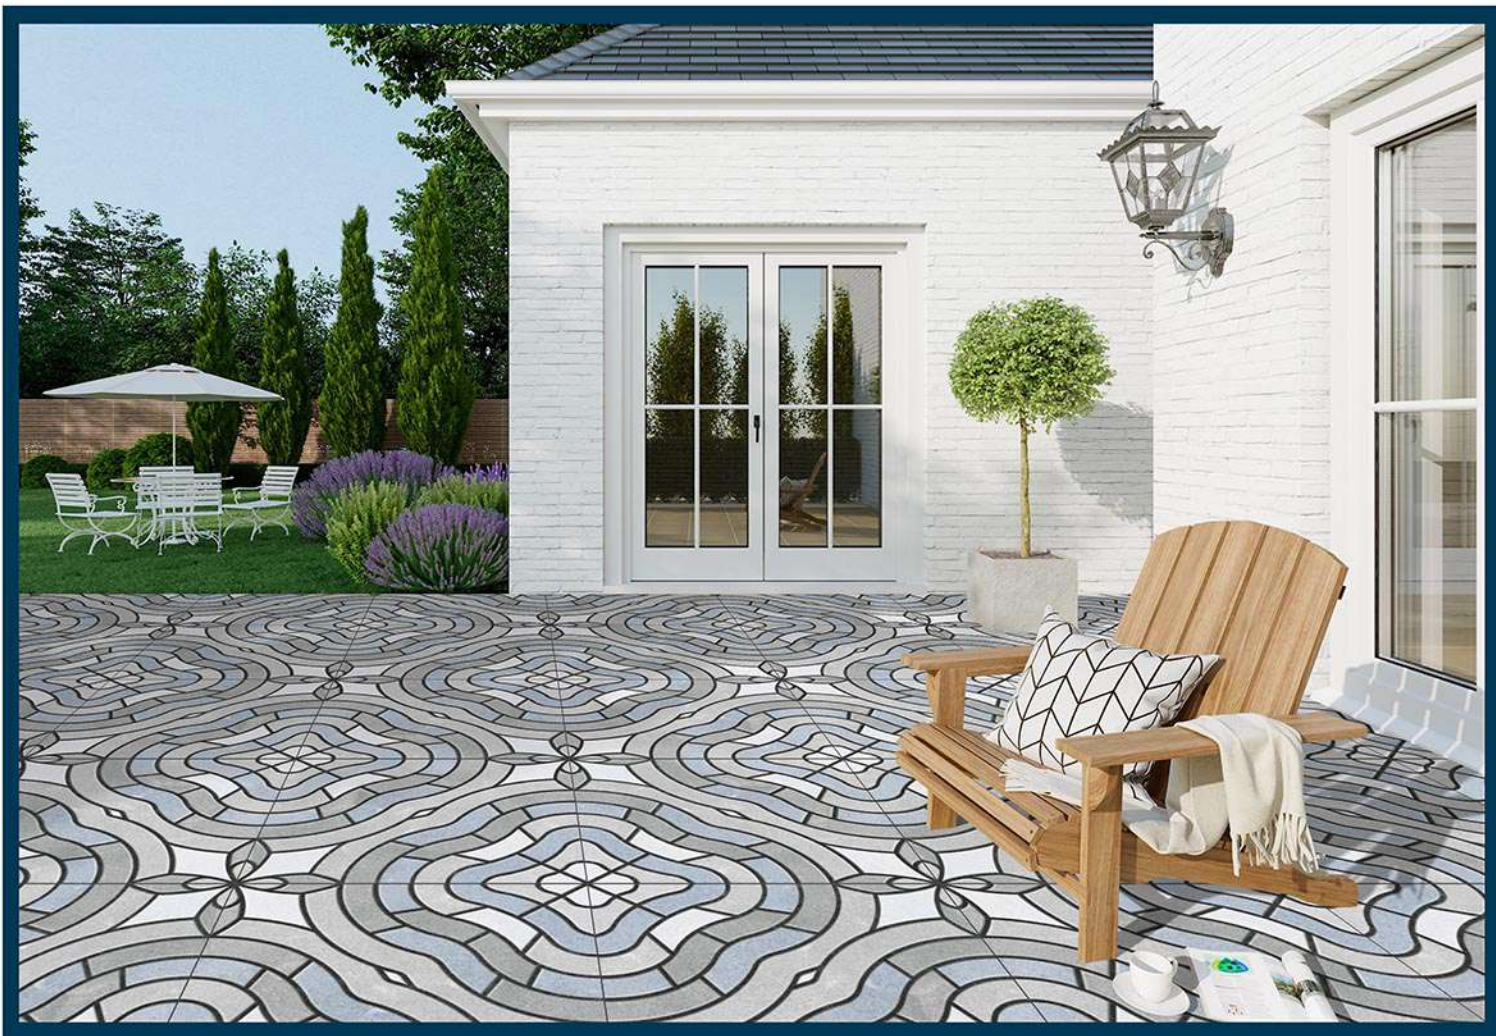

MATT
300x300mm

DIGITAL PARKING TILES

1004

PUNCH

MATT
300x300mm

DIGITAL PARKING TILES

1005

PUNCH