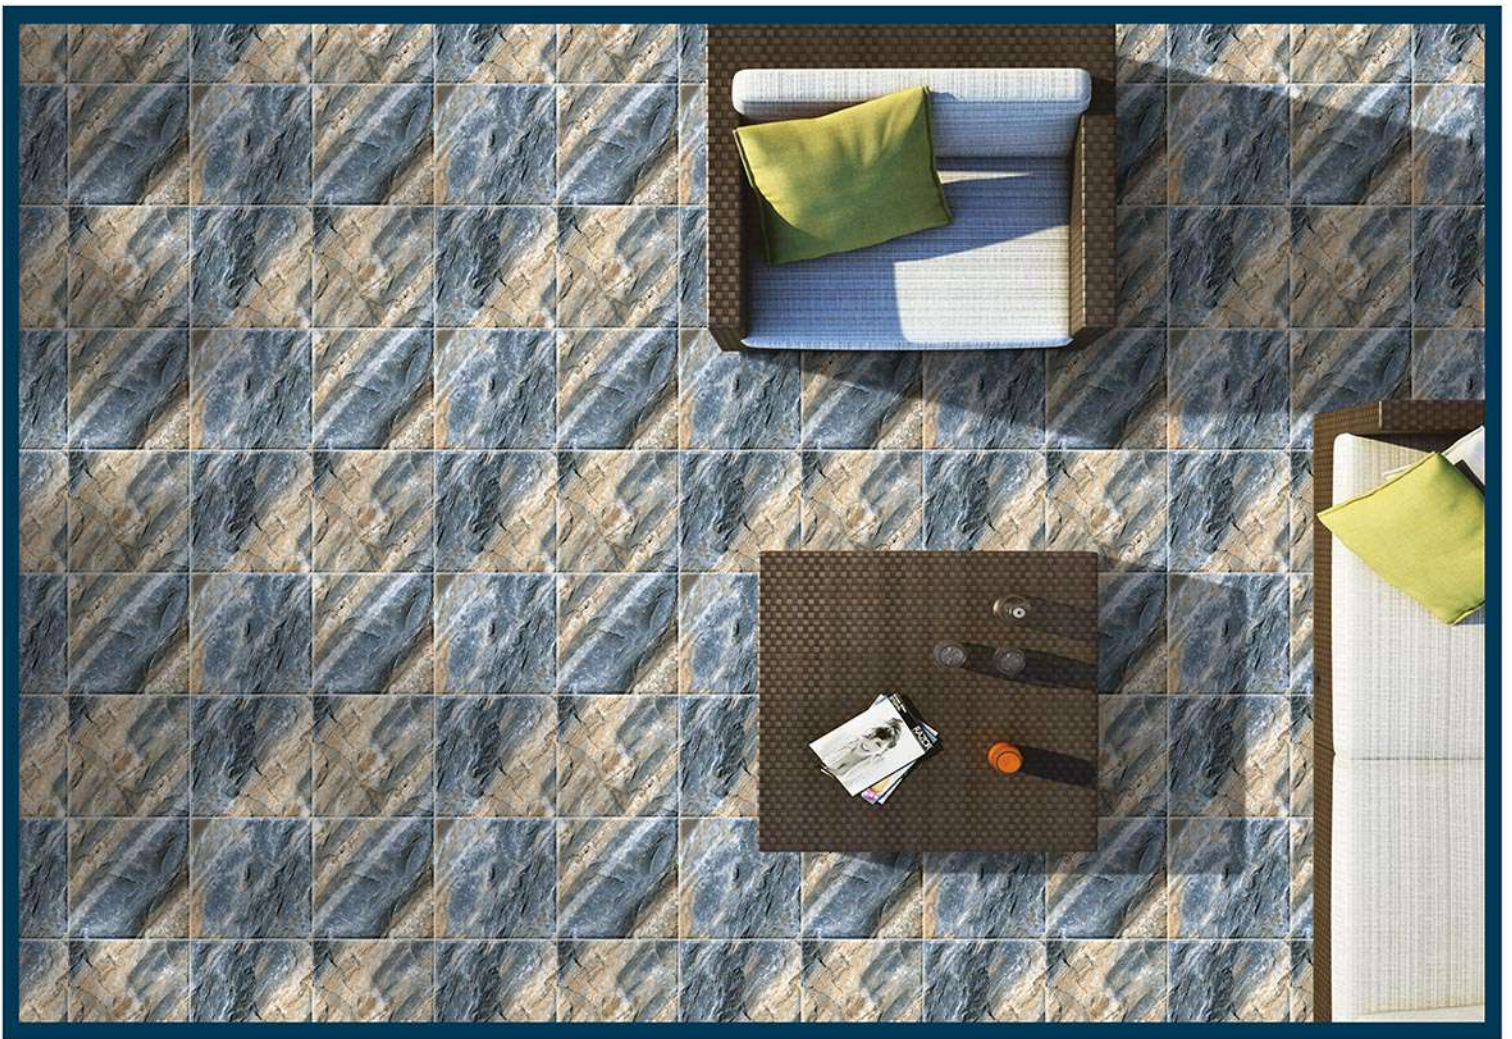

1406

PUNCH

MATT
300x300mm
DIGITAL PARKING TILES

1407

PUNCH

MATT
300x300mm

DIGITAL PARKING TILES

1408