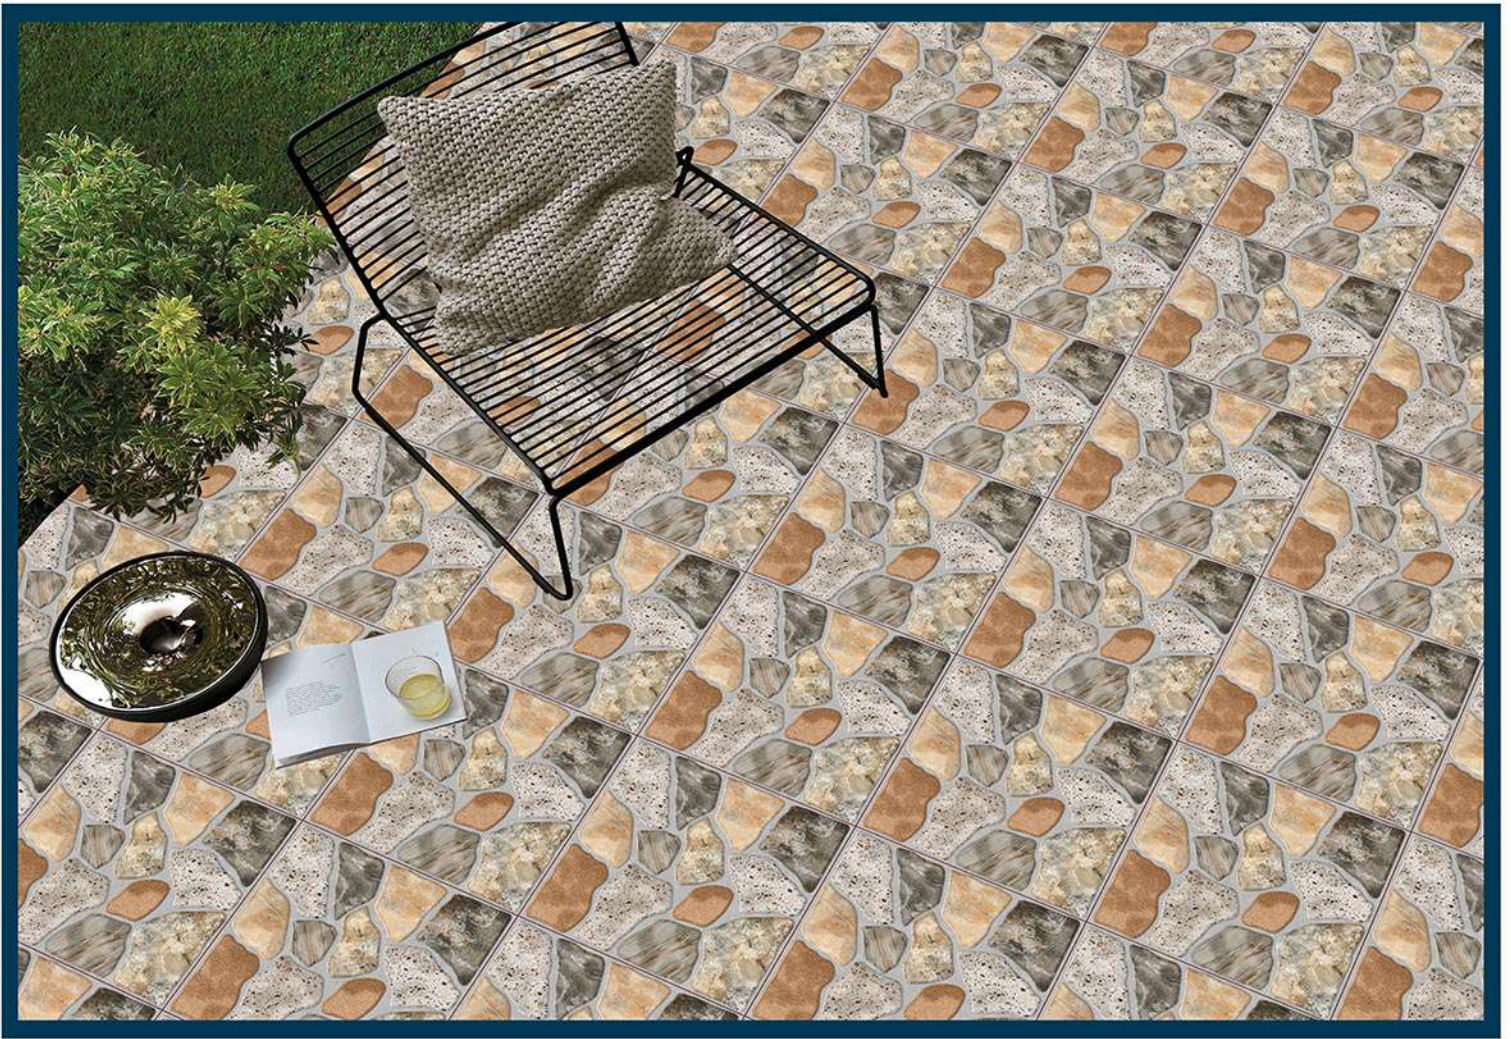

1209

PUNCH

MATT
300x300mm

DIGITAL PARKING TILES

1210

PUNCH

MATT
300x300mm
DIGITAL PARKING TILES

1211