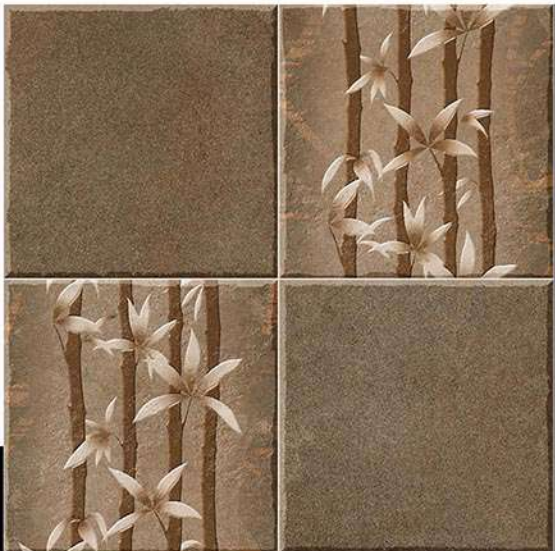

1401

PUNCH

MATT
300x300mm
DIGITAL PARKING TILES

1402

PUNCH

MATT
300x300mm
DIGITAL PARKING TILES

1403

PUNCH