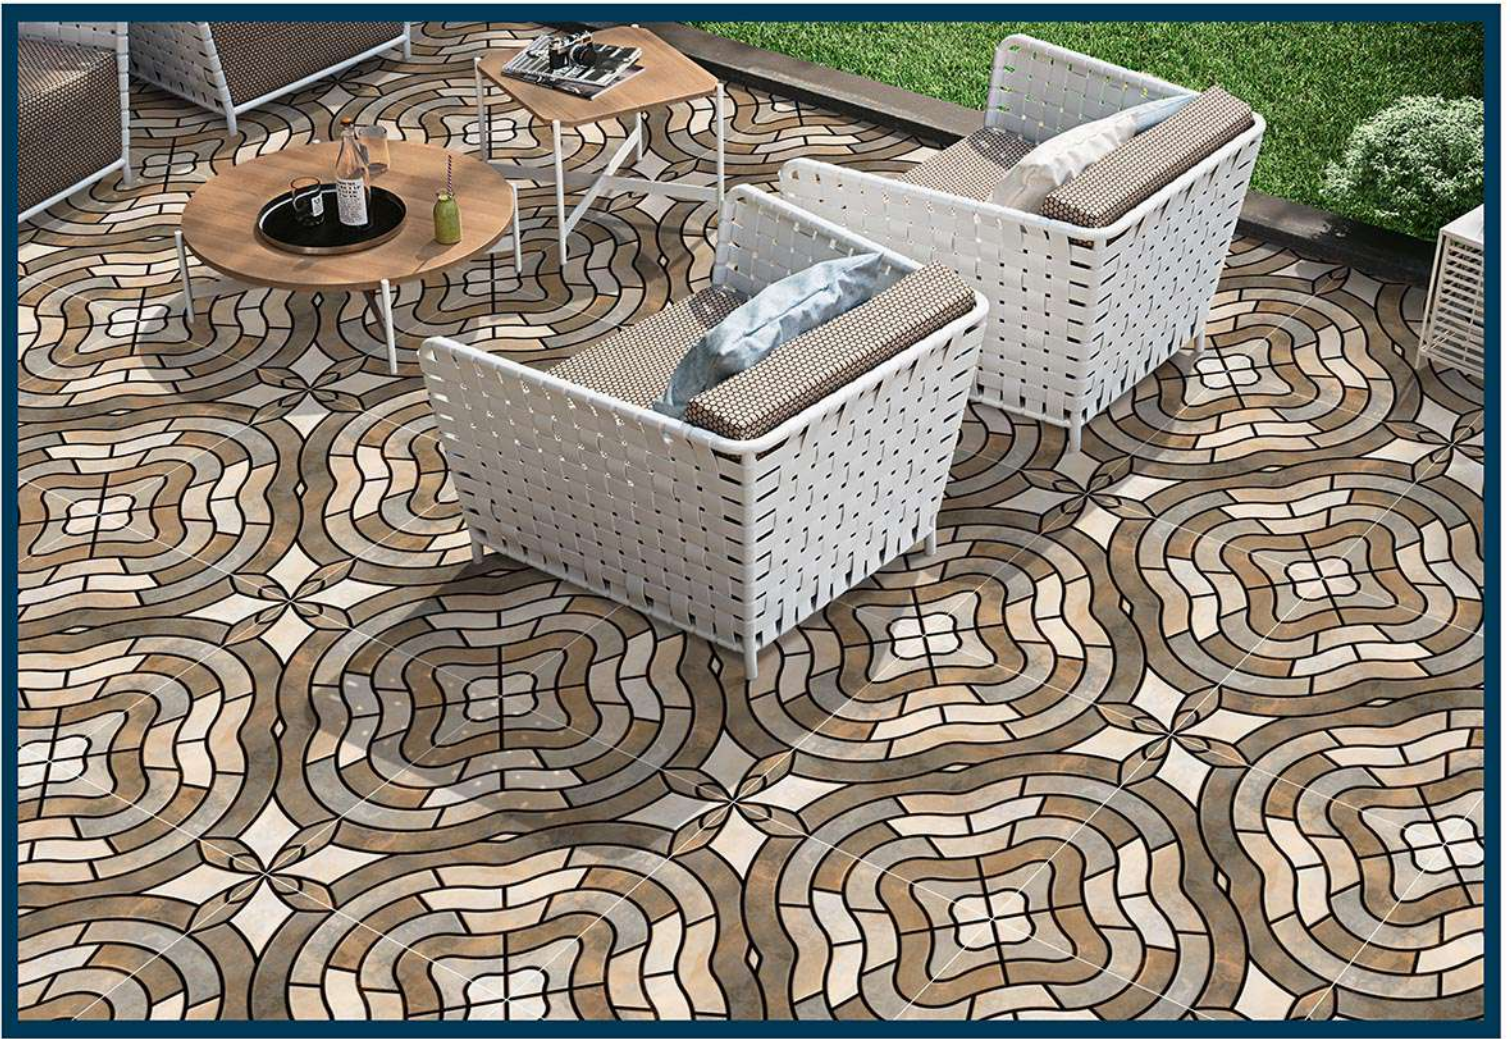

PUNCH

MATT
300x300mm

1003

DIGITAL PARKING TILES