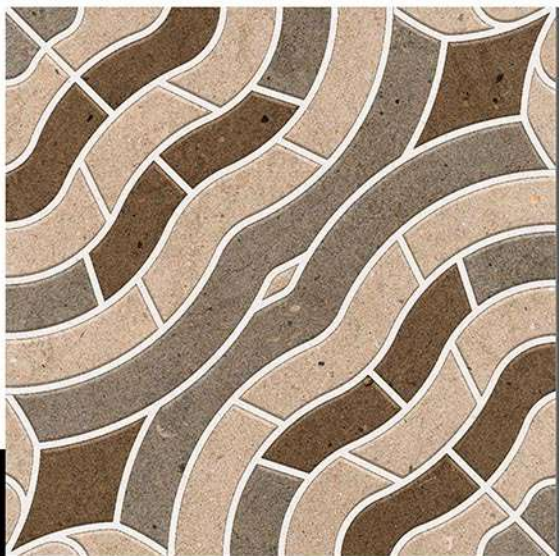

COLLECTION 2022

GREEN X STONE

300^x
300MM

PUNCH

MATT
300x300mm

DIGITAL PARKING TILES

1001

PUNCH