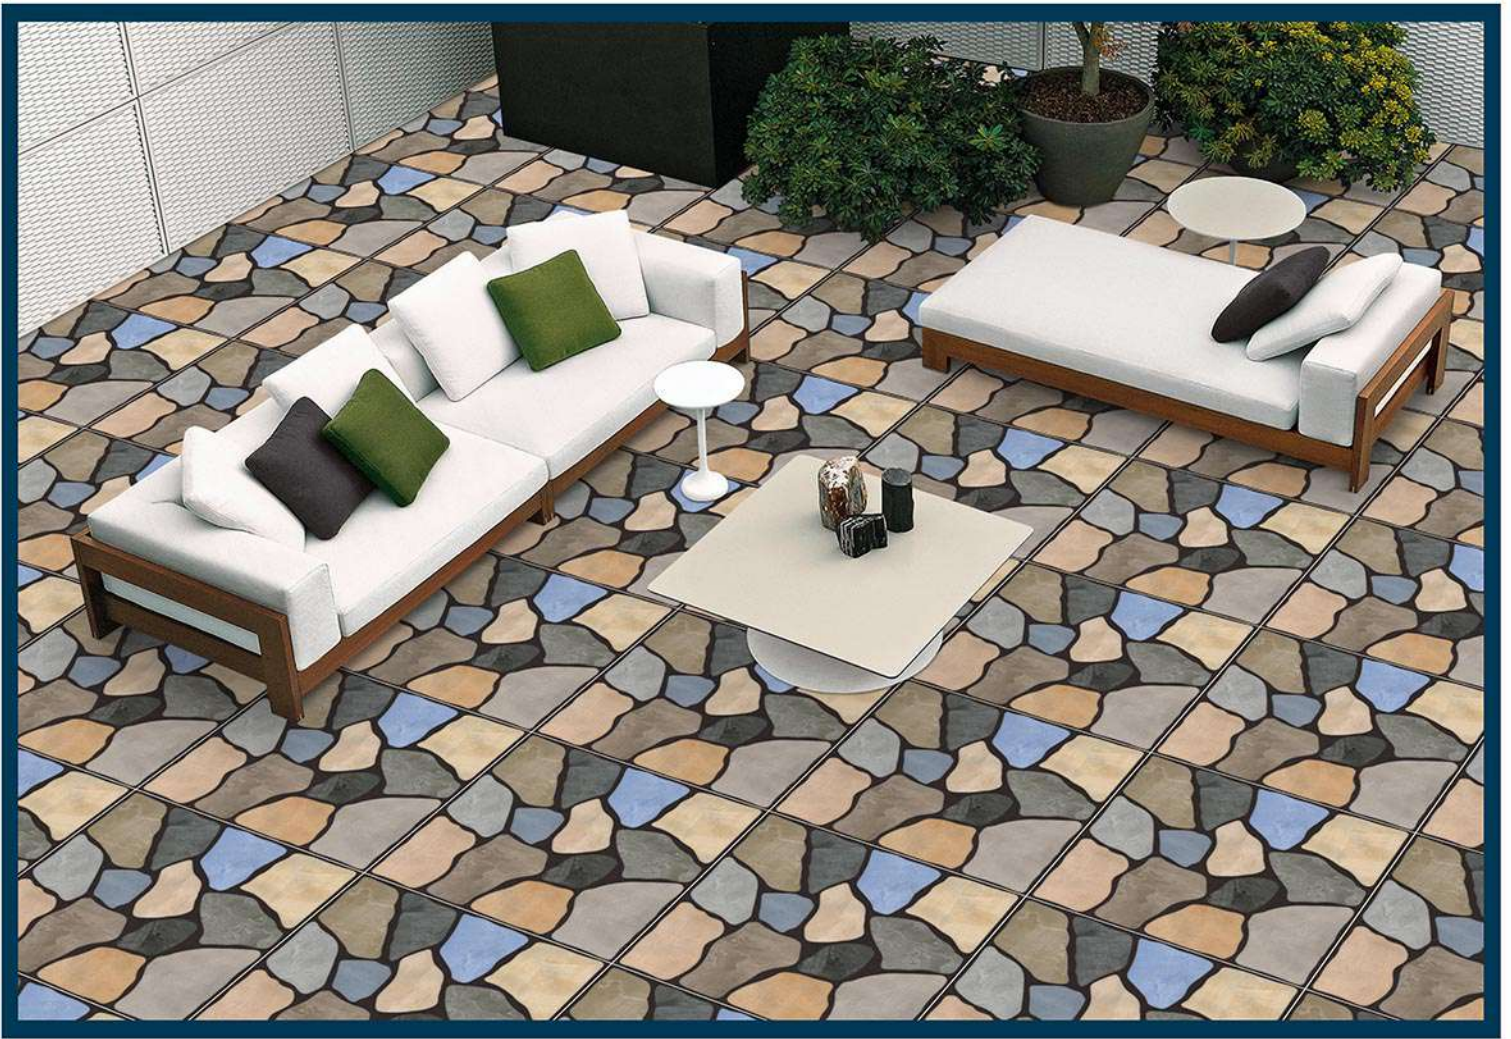

PUNCH

MATT
300x300mm

DIGITAL PARKING TILES

1210