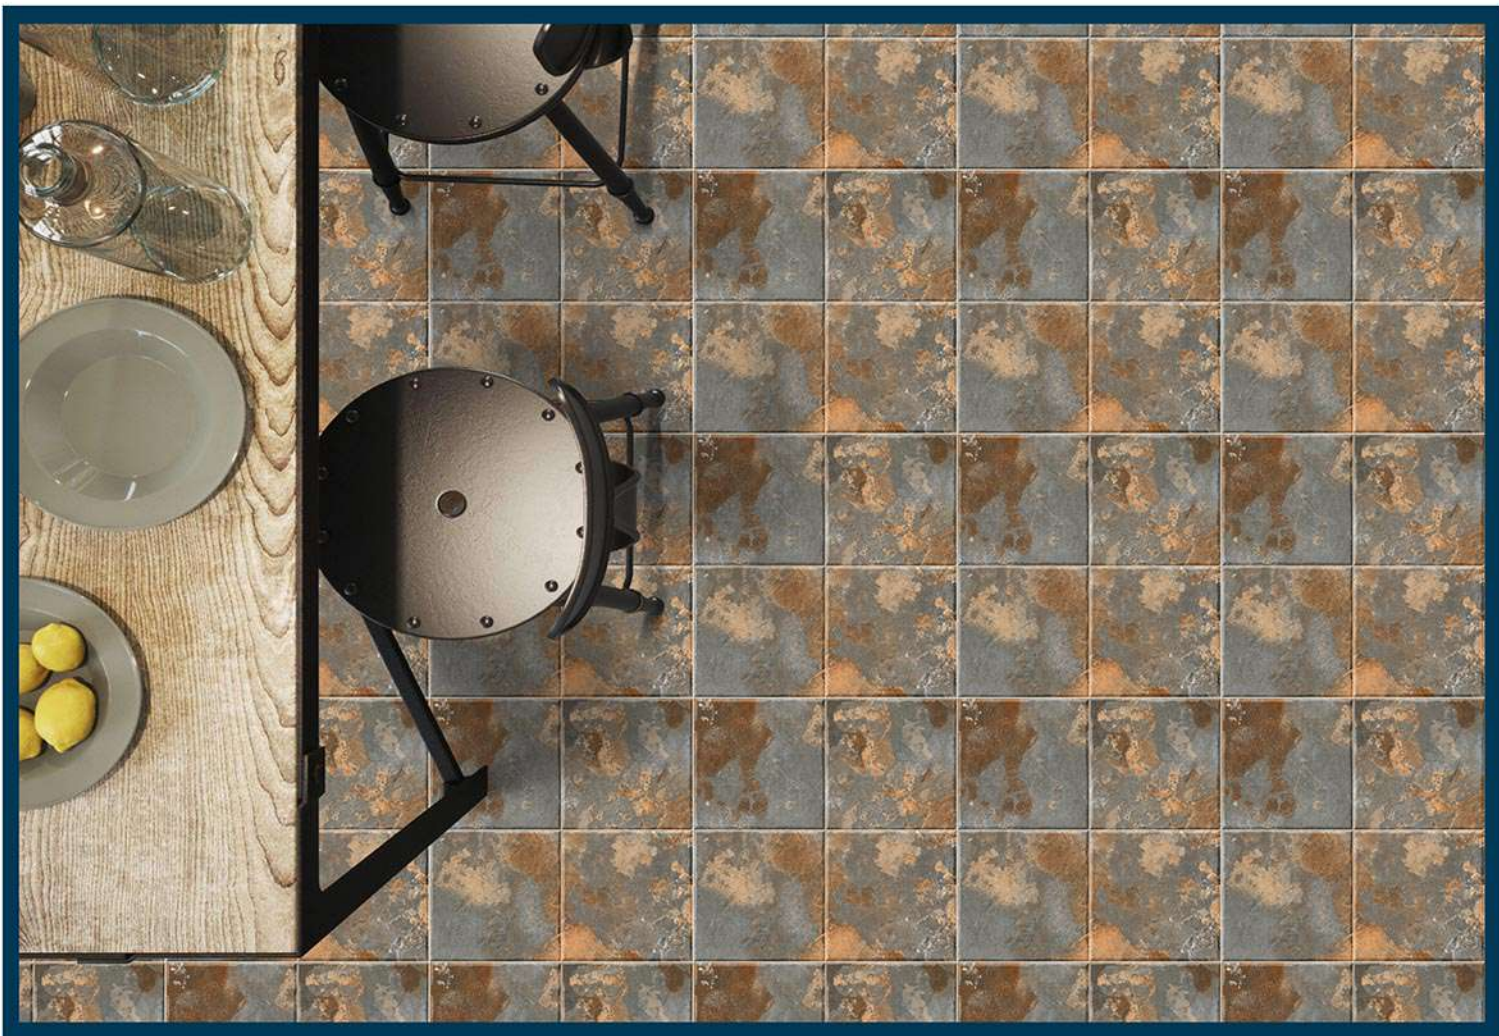

PUNCH

MATT
300x300mm
DIGITAL PARKING TILES

1407