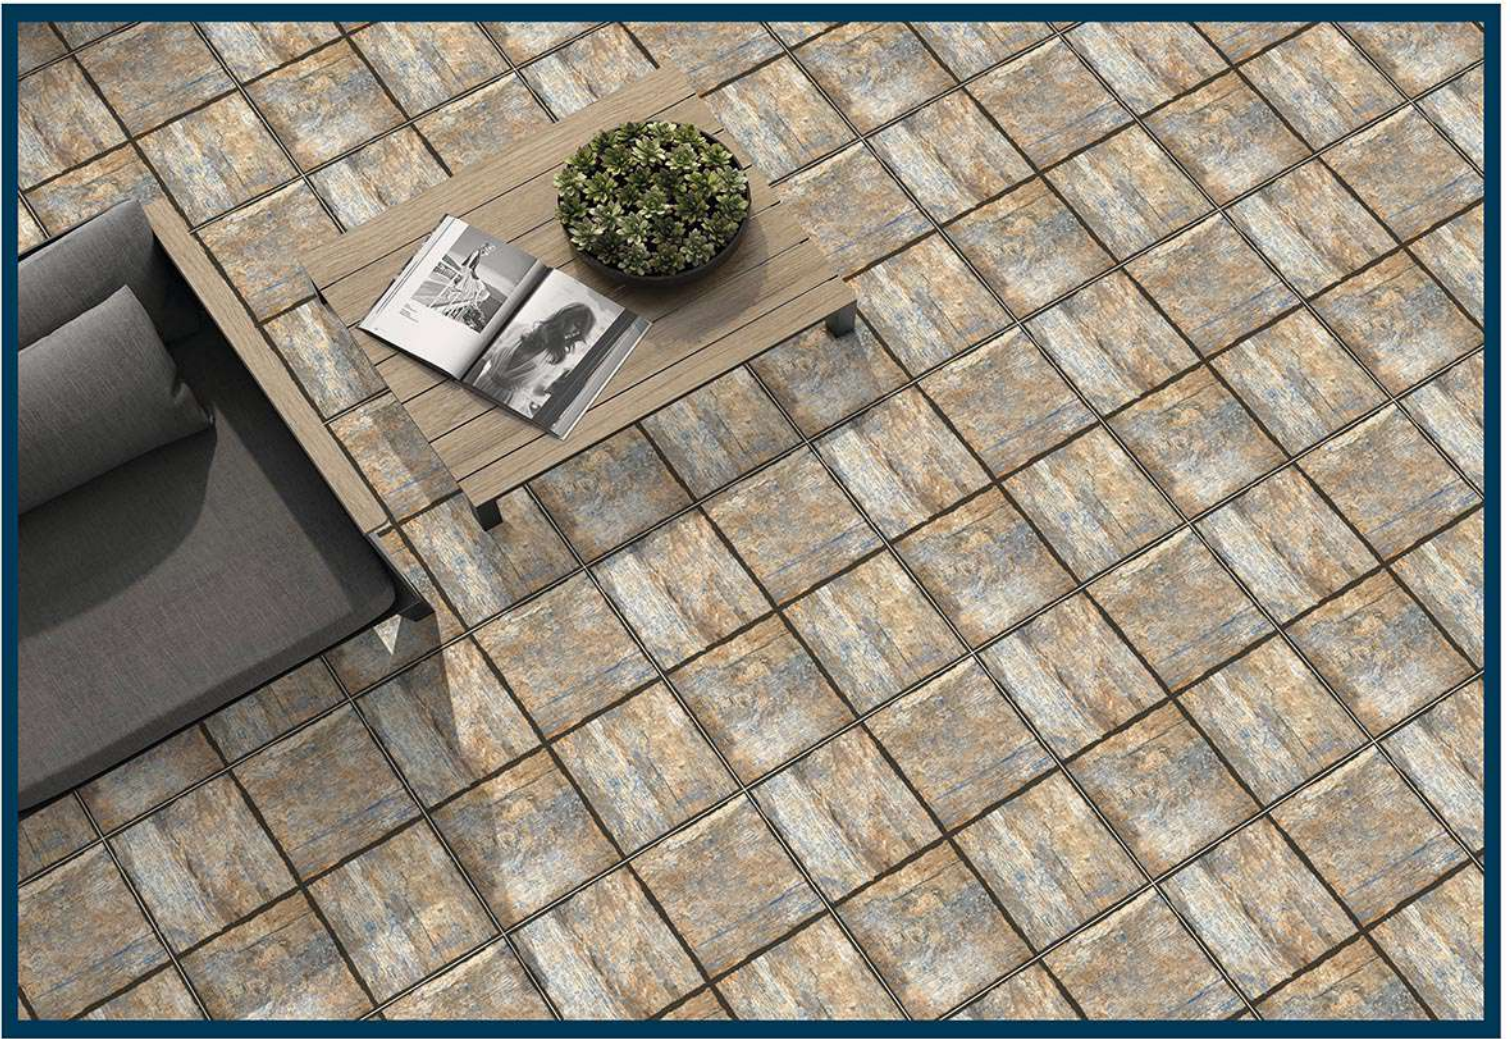

PUNCH

MATT
300x300mm
DIGITAL PARKING TILES

1423