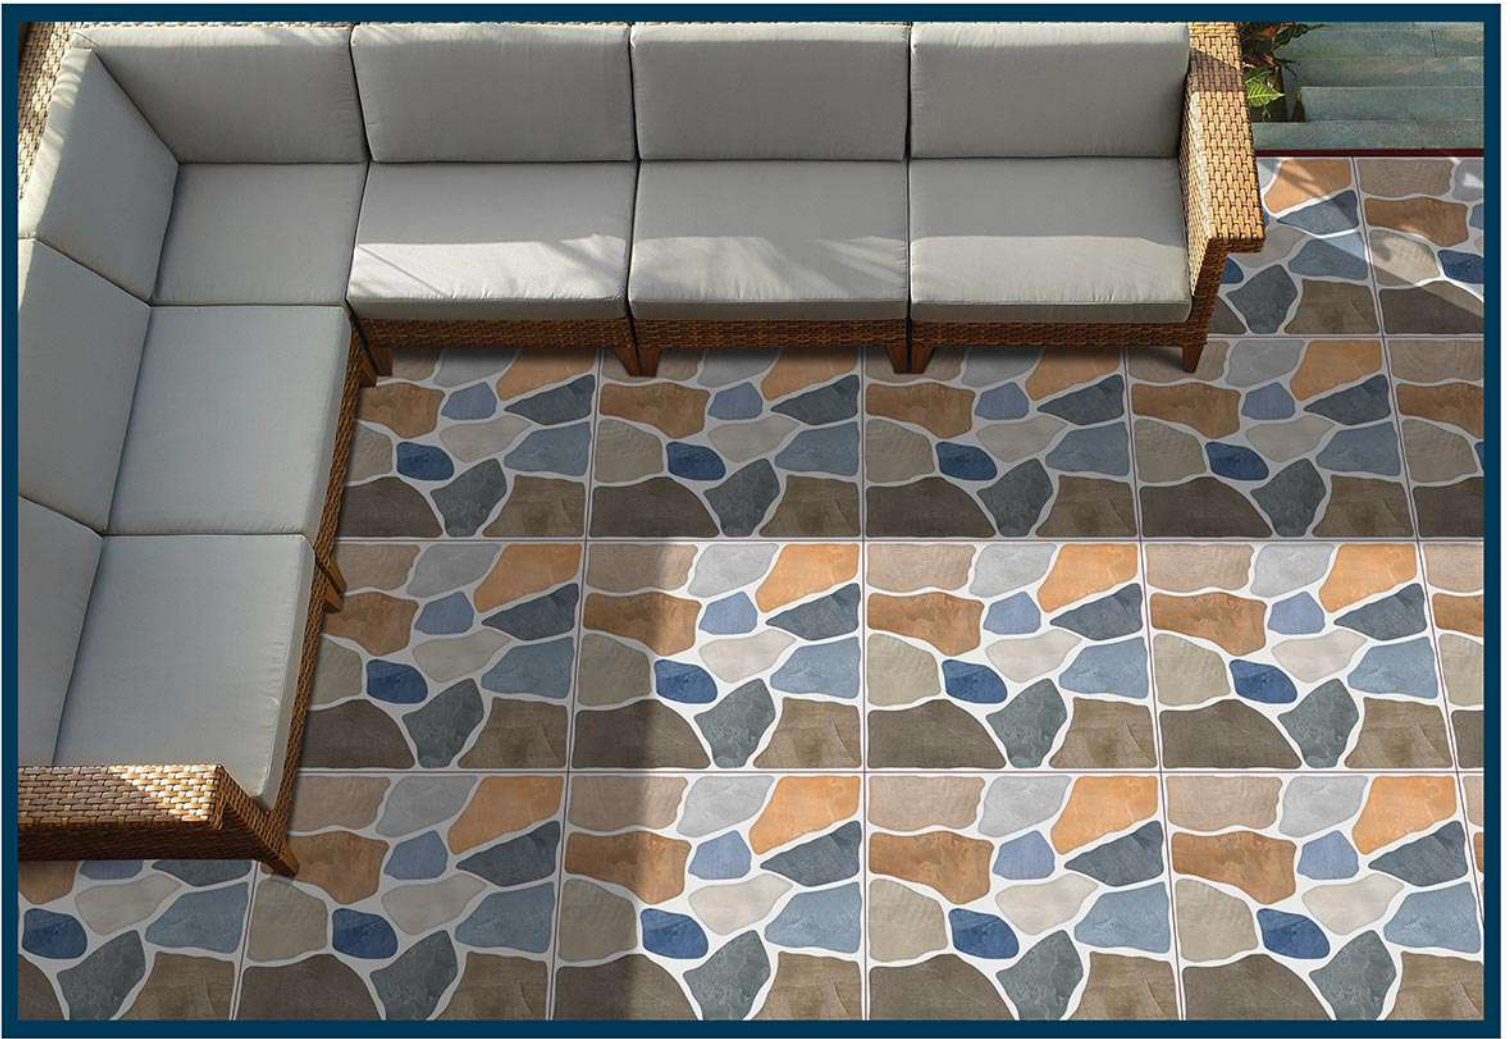

DIGITAL PARKING TILES

1207

PUNCH

MATT
300x300mm
DIGITAL PARKING TILES

1208

PUNCH

MATT
300x300mm

DIGITAL PARKING TILES