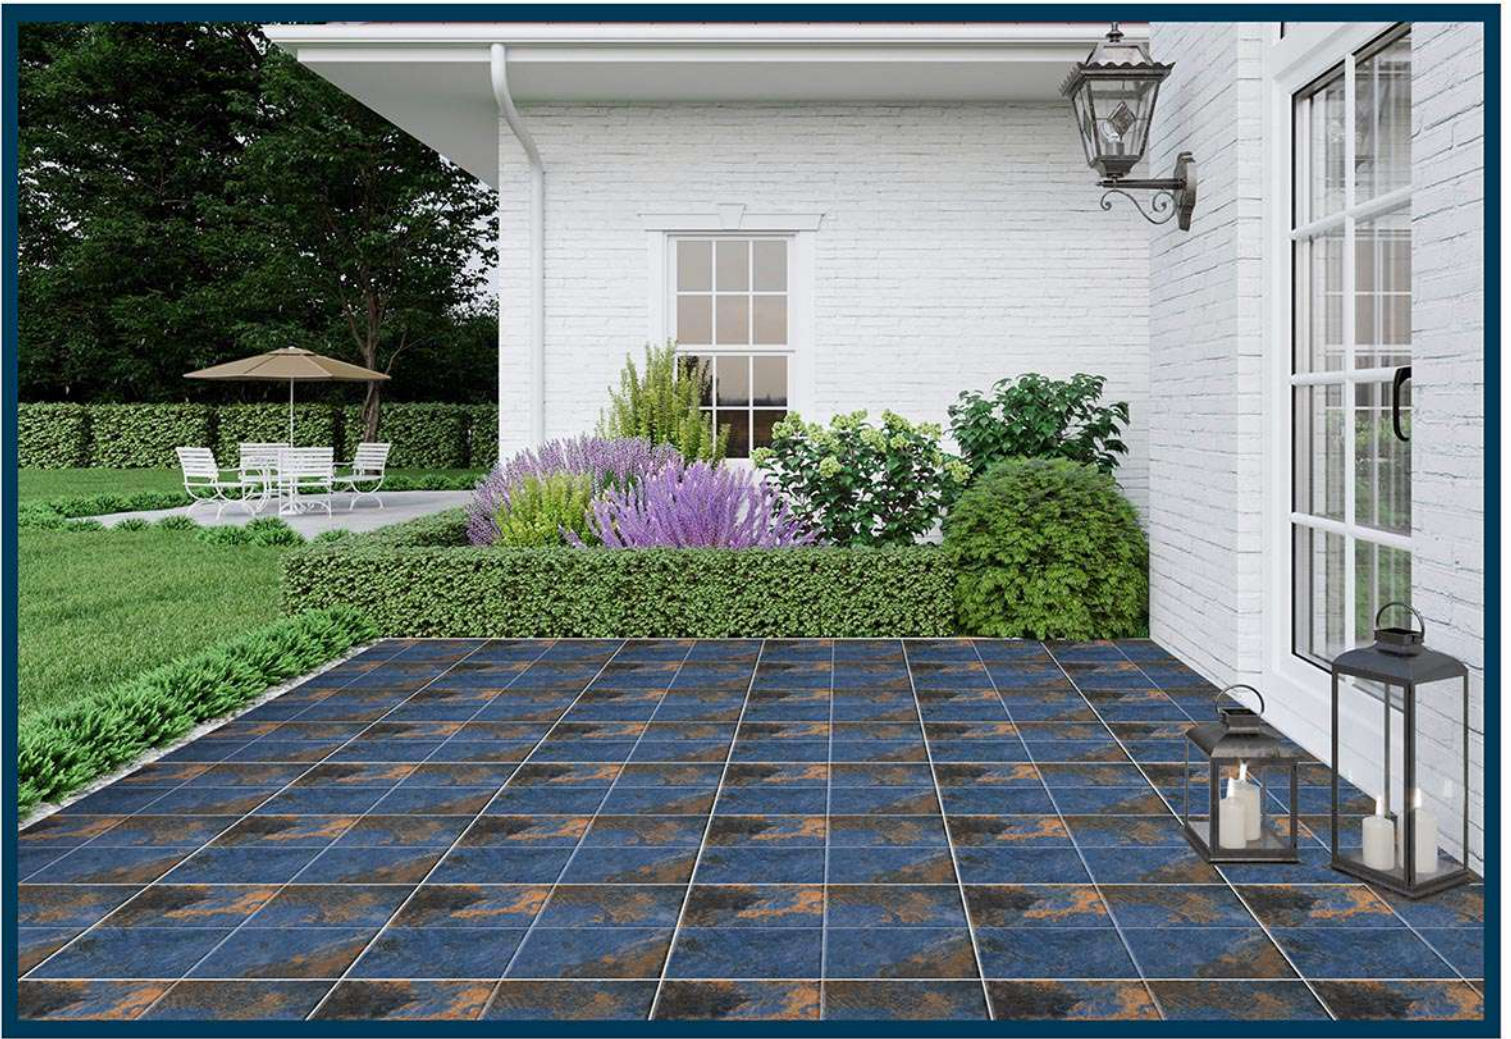

PUNCH

MATT
300x300mm
DIGITAL PARKING TILES

1402