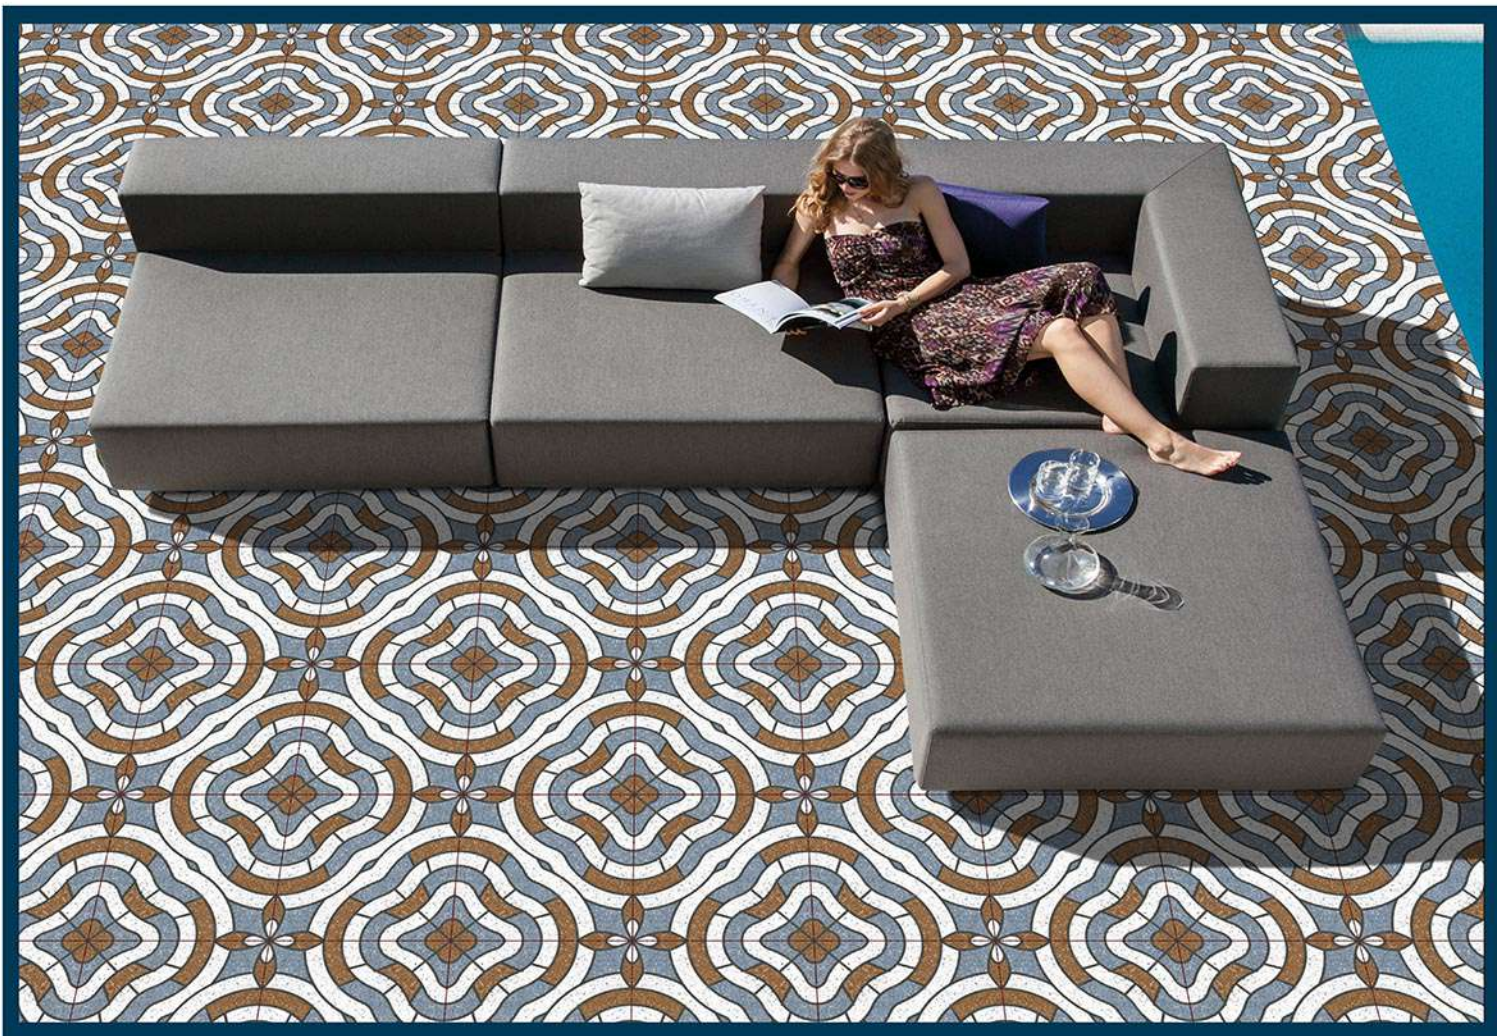

PUNCH

MATT
300x300mm

DIGITAL PARKING TILES

1011