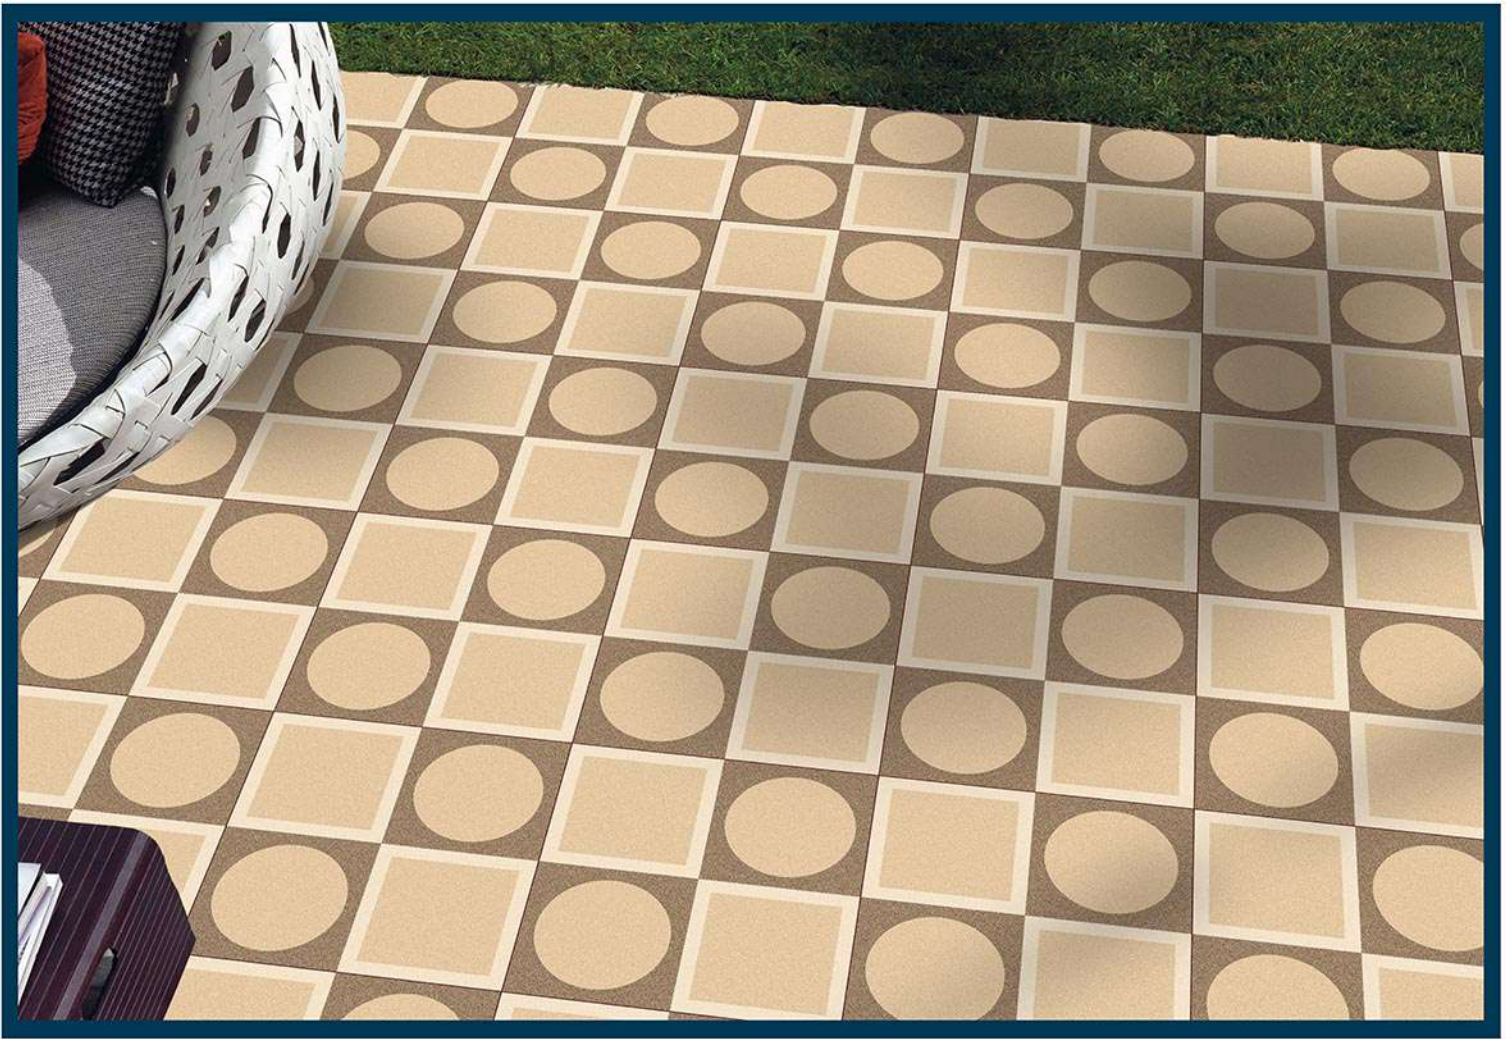

PUNCH

MATT
300x300mm

DIGITAL PARKING TILES

1413

PUNCH

MATT
300x300mm

DIGITAL PARKING TILES

1414