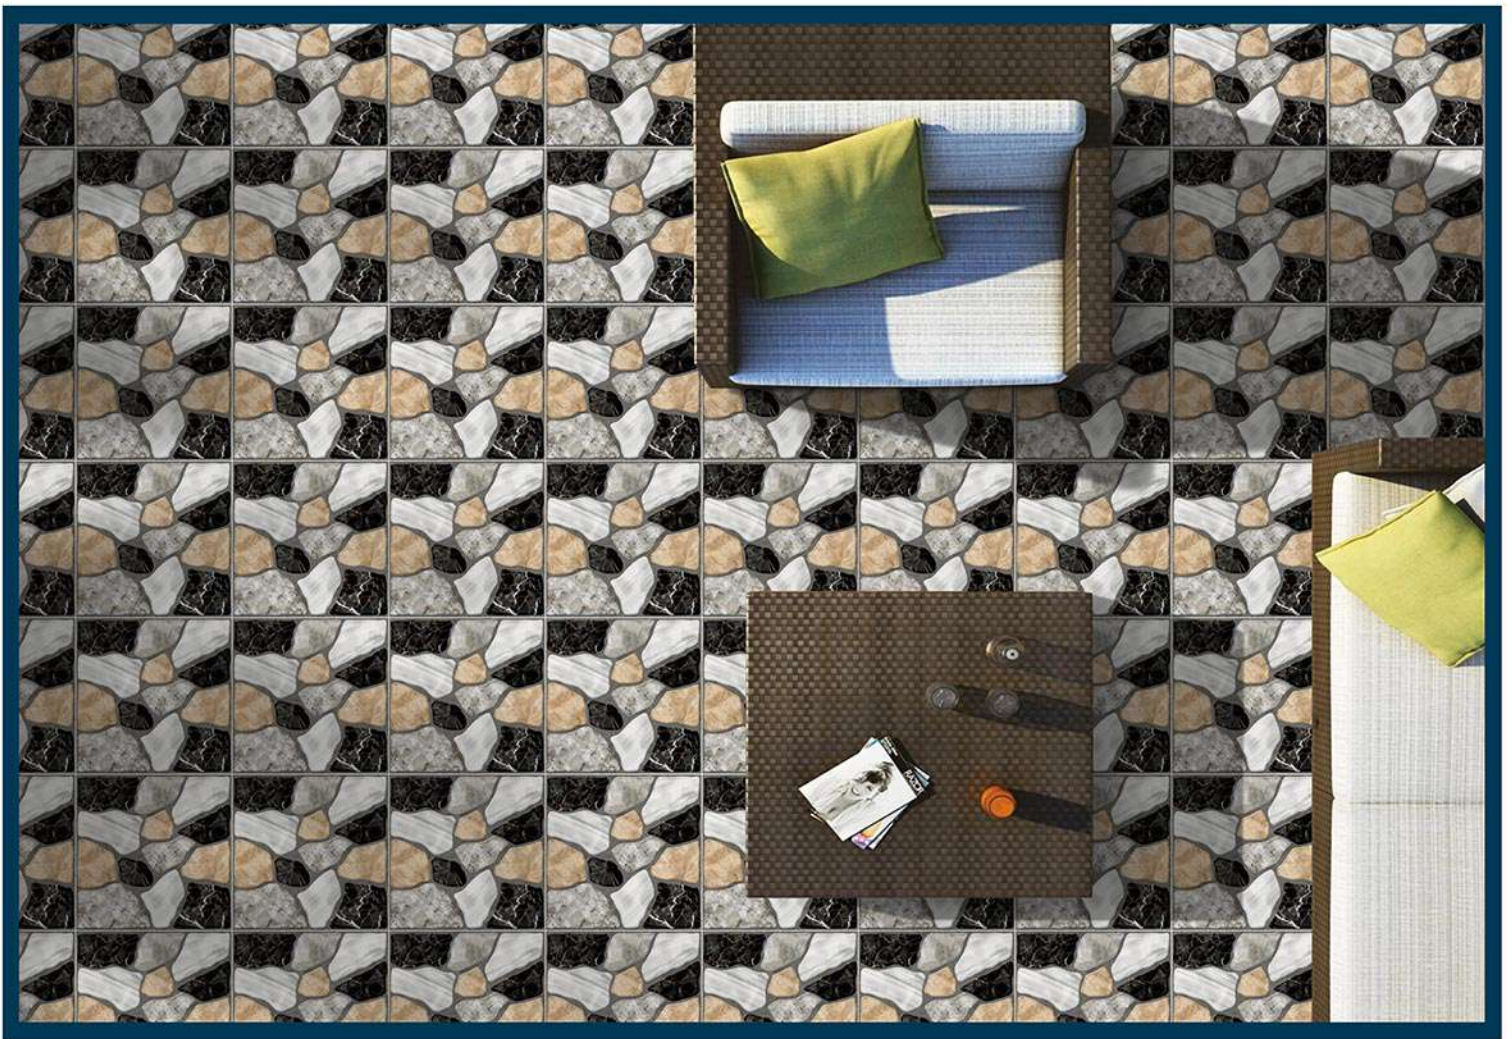

PUNCH

MATT
300x300mm

DIGITAL PARKING TILES

1218