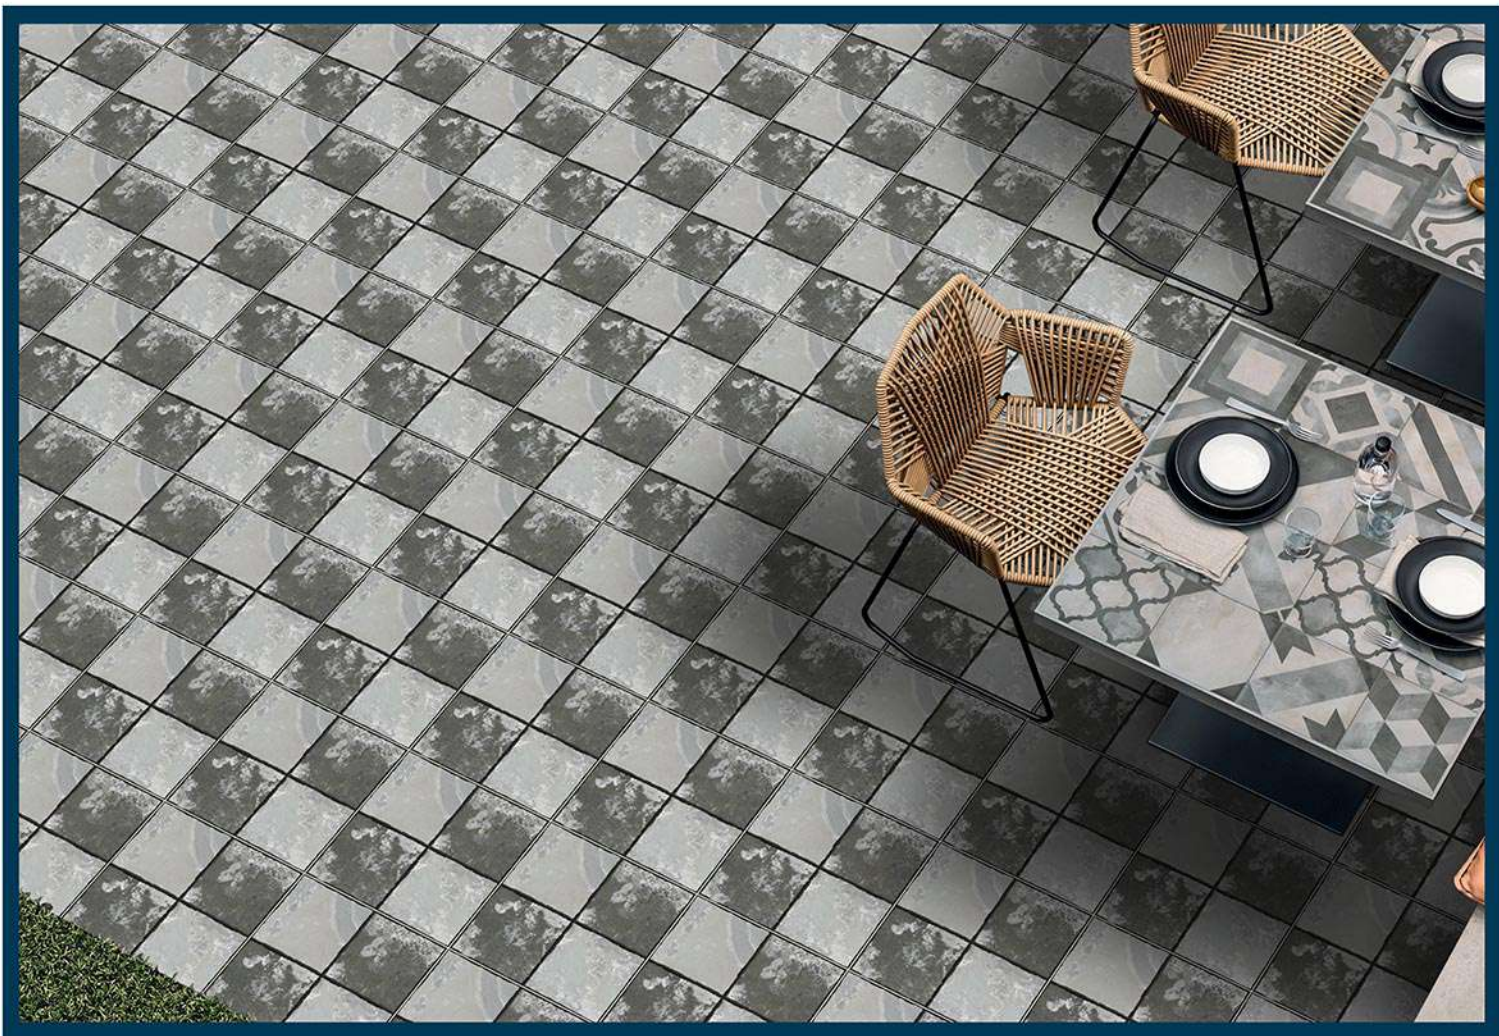

1419

PUNCH

MATT
300x300mm
DIGITAL PARKING TILES

1420

PUNCH

MATT
300x300mm

DIGITAL PARKING TILES

1421