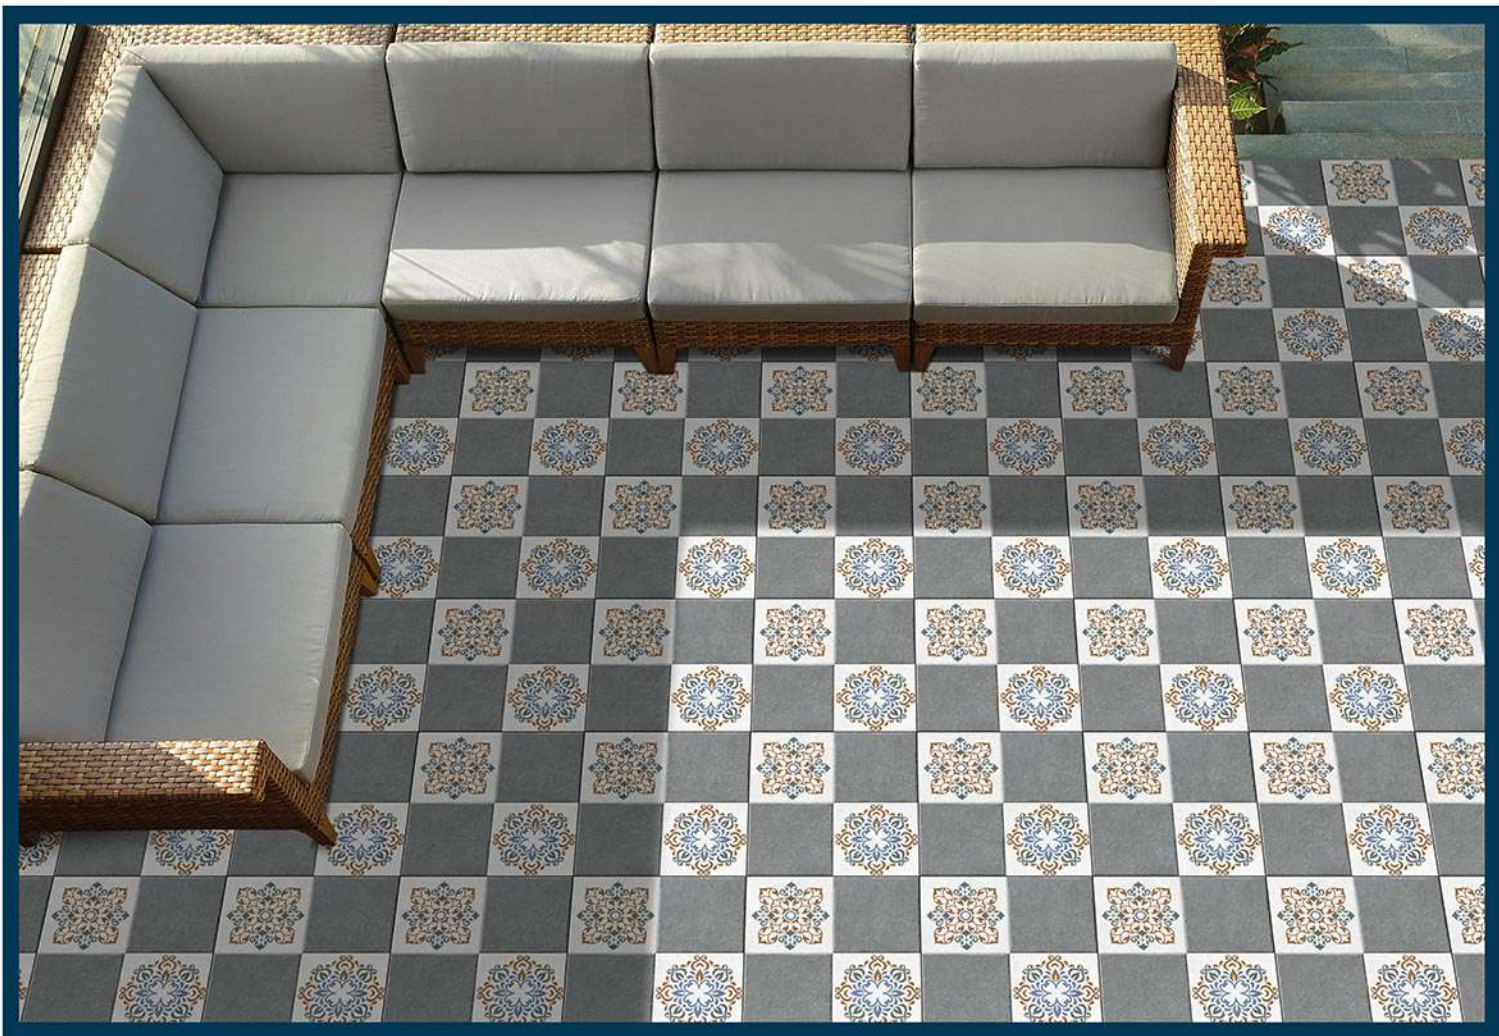

PUNCH

MATT
300x300mm
DIGITAL PARKING TILES

1422

PUNCH

MATT
300x300mm
DIGITAL PARKING TILES

1423

PUNCH

MATT
300x300mm