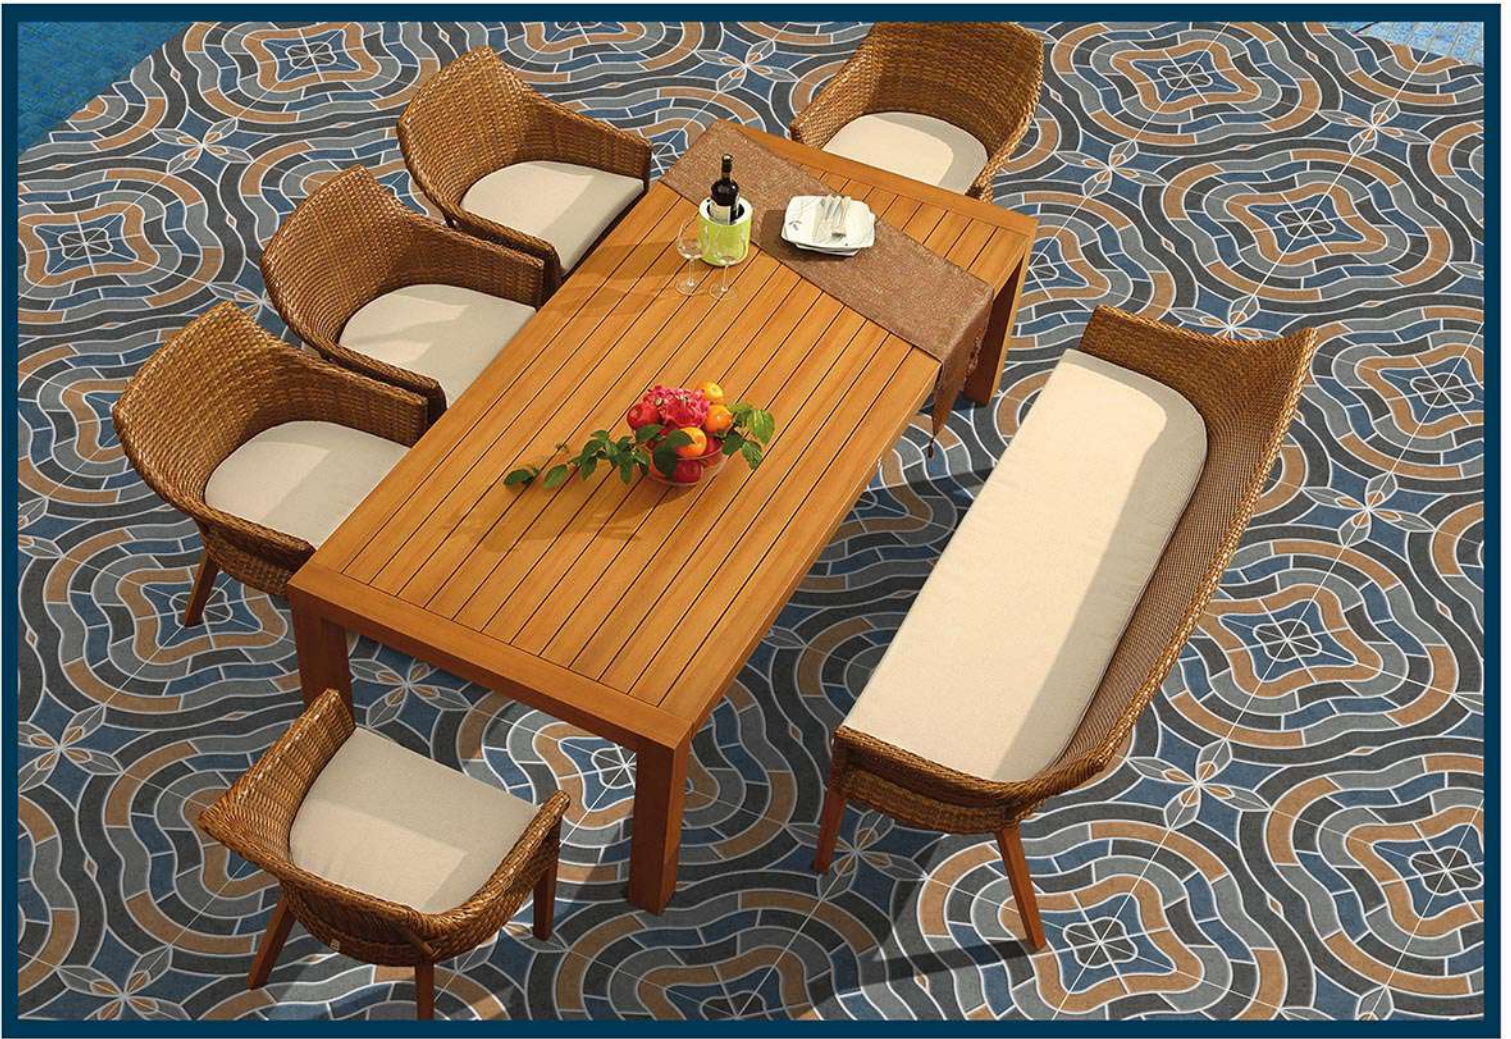

MATT
300x300mm

DIGITAL PARKING TILES

1002

PUNCH

MATT
300x300mm

1003

DIGITAL PARKING TILES

PUNCH