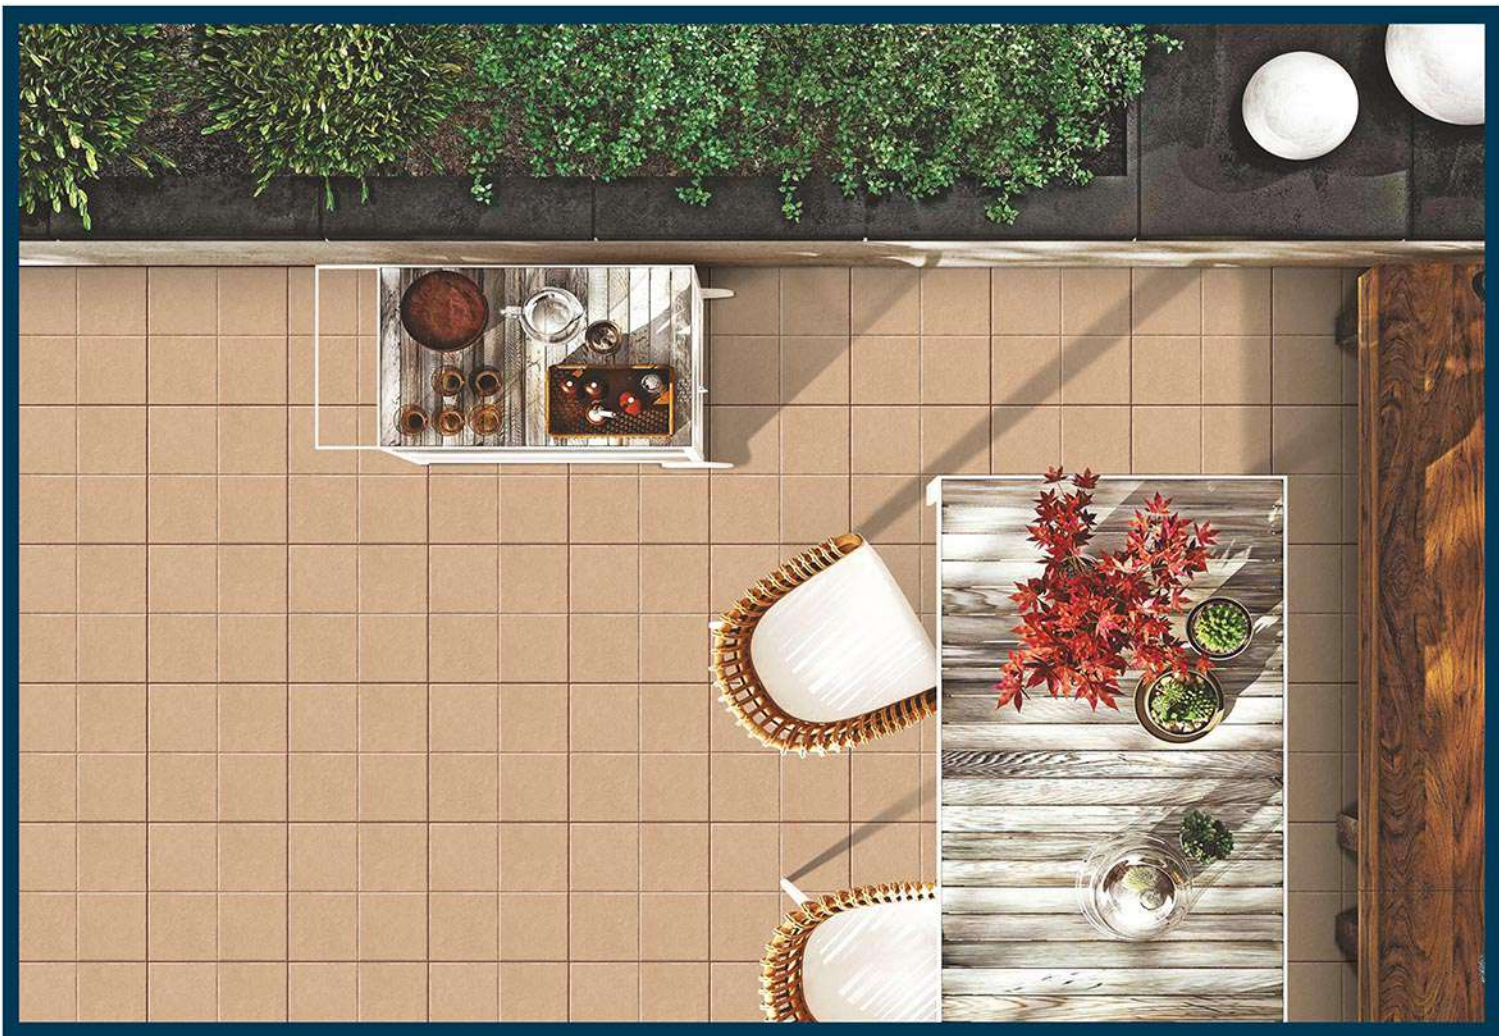

PUNCH

MATT
300x300mm
DIGITAL PARKING TILES

1427