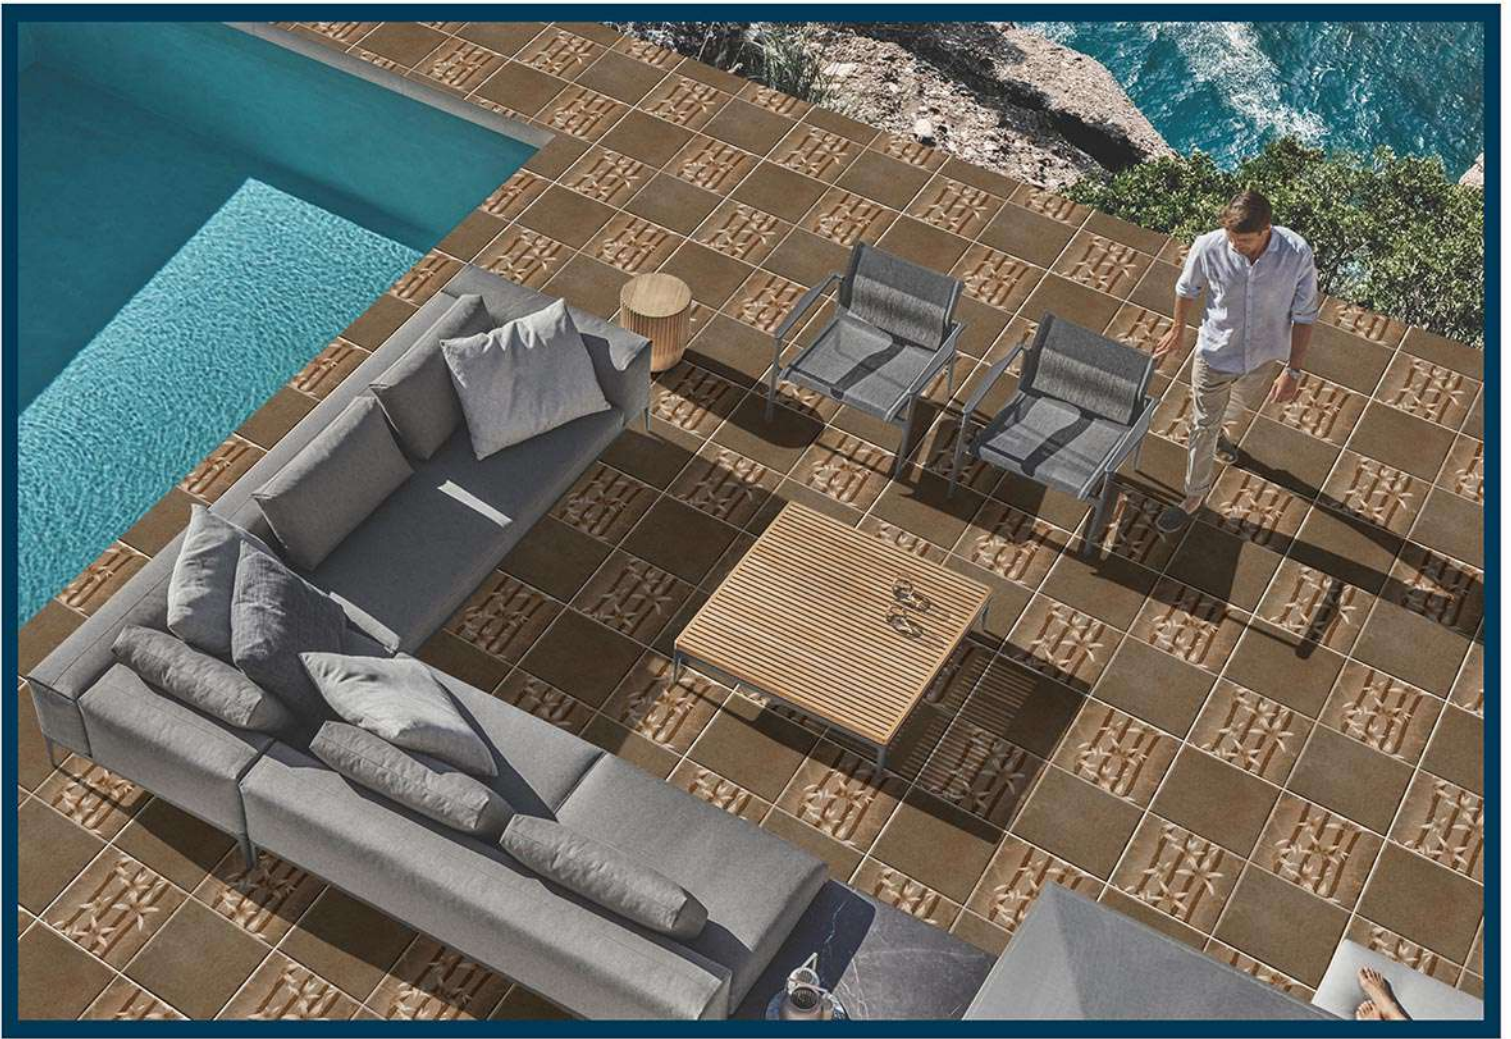

1401

PUNCH

MATT
300x300mm
DIGITAL PARKING TILES

1402

PUNCH

MATT
300x300mm
DIGITAL PARKING TILES

1403

PUNCH