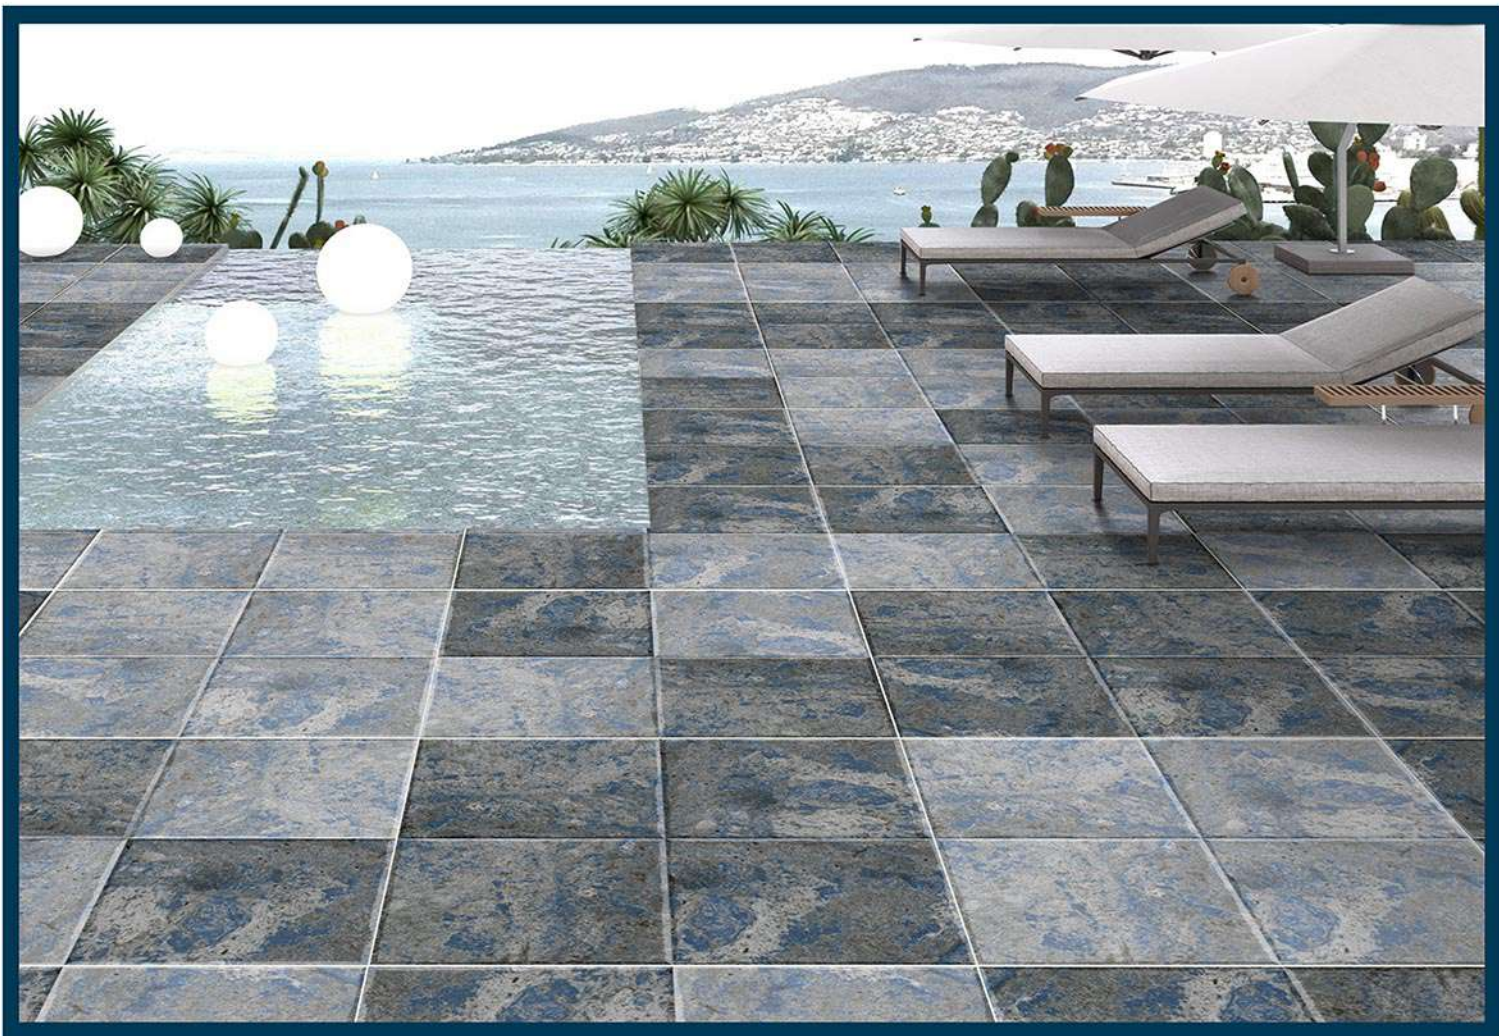

DIGITAL PARKING TILES

1219

PUNCH

MATT
300x300mm

DIGITAL PARKING TILES

1220

PUNCH

MATT
300x300mm
DIGITAL PARKING TILES