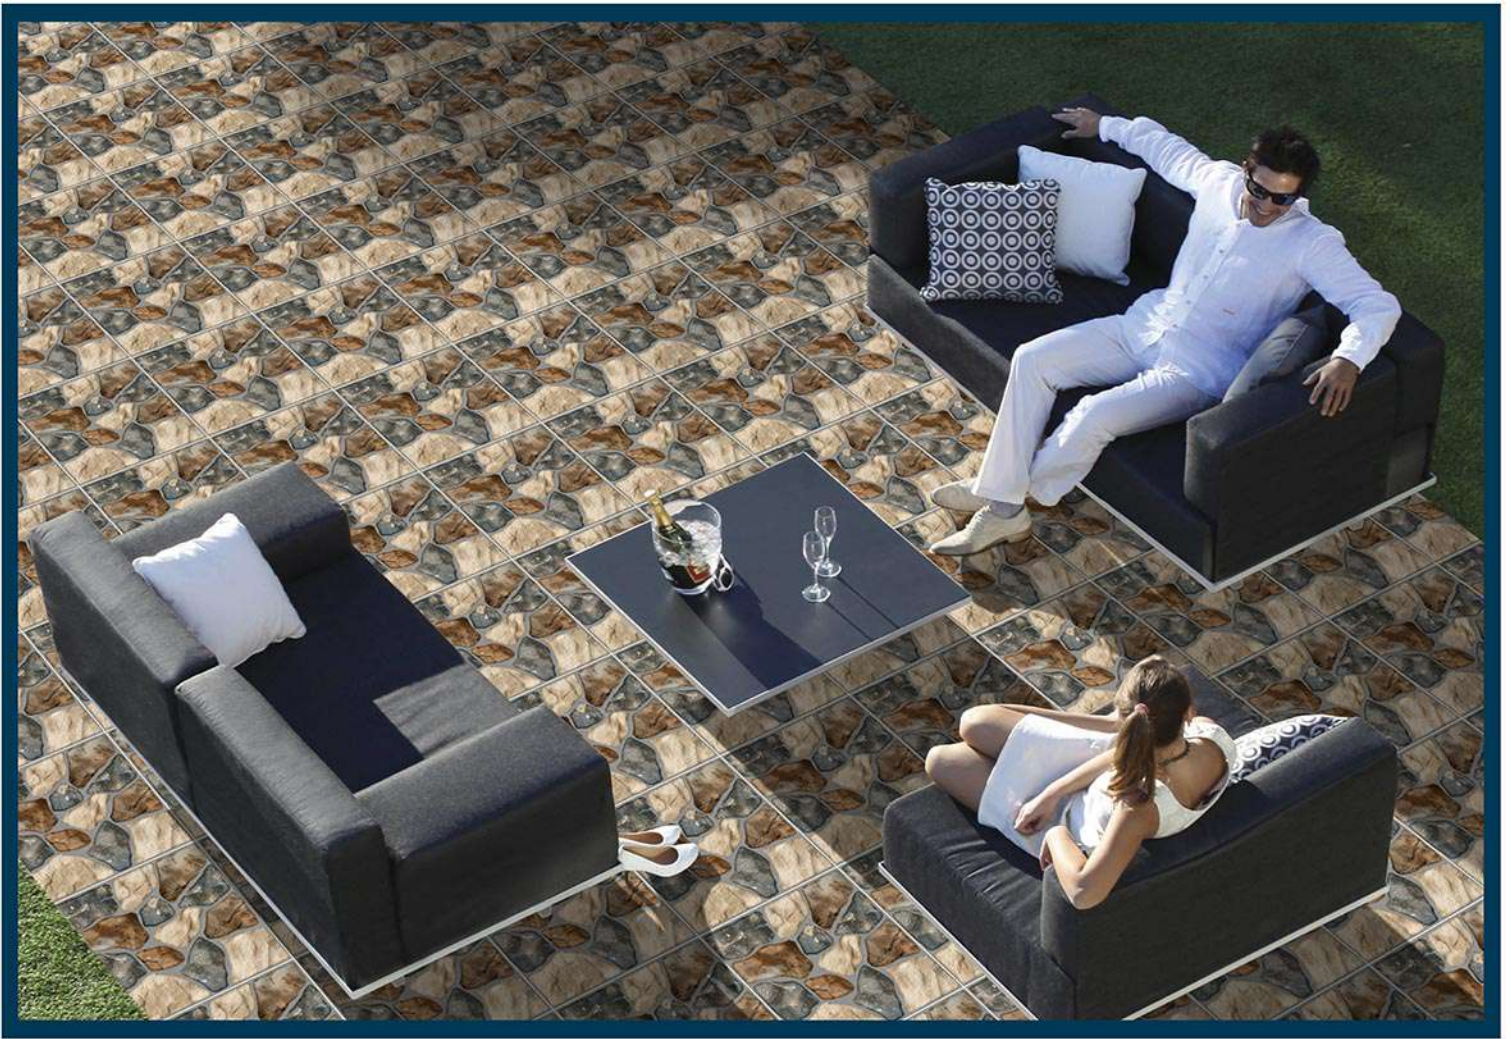

1209

PUNCH

MATT
300x300mm

DIGITAL PARKING TILES

1210

PUNCH

MATT
300x300mm
DIGITAL PARKING TILES

1211