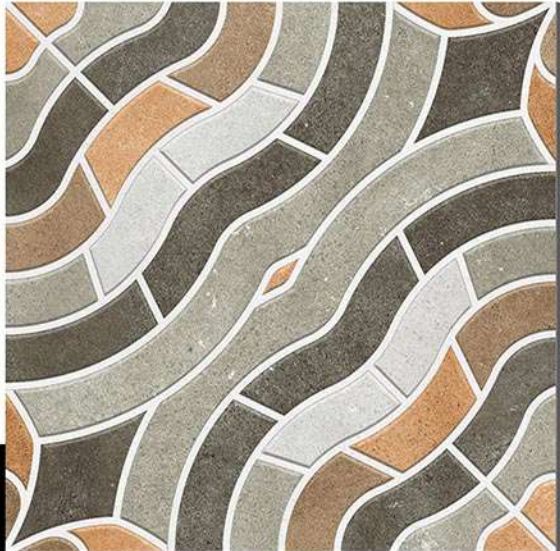

PUNCH

MATT
300x300mm

DIGITAL PARKING TILES

1005