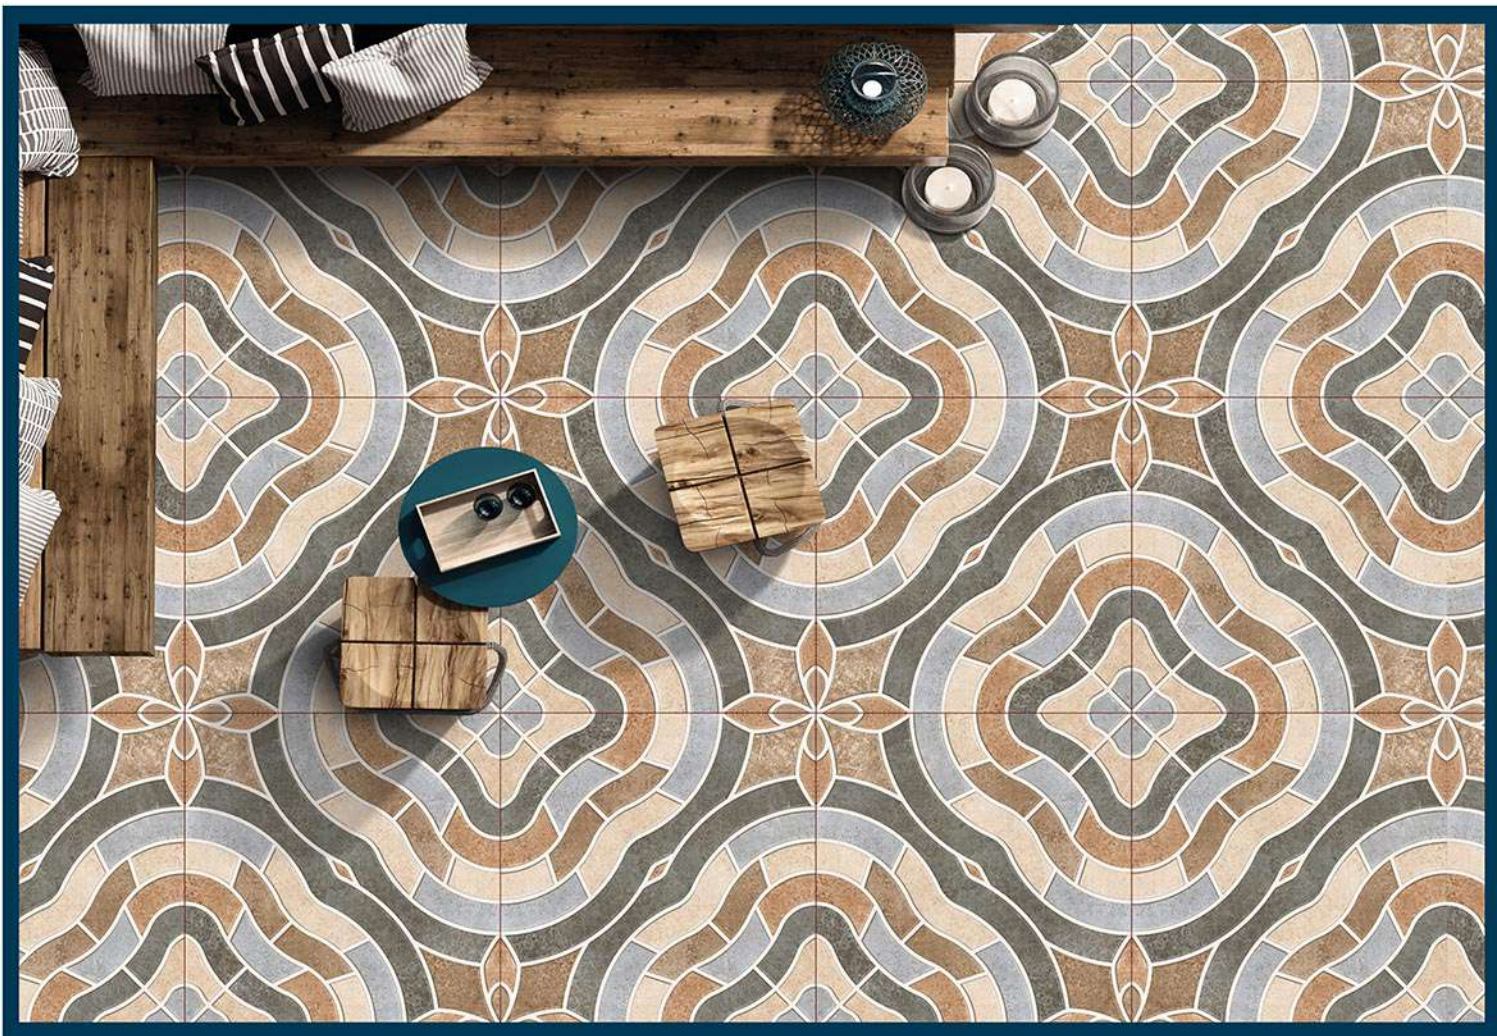

PUNCH

MATT
300x300mm

DIGITAL PARKING TILES

1007