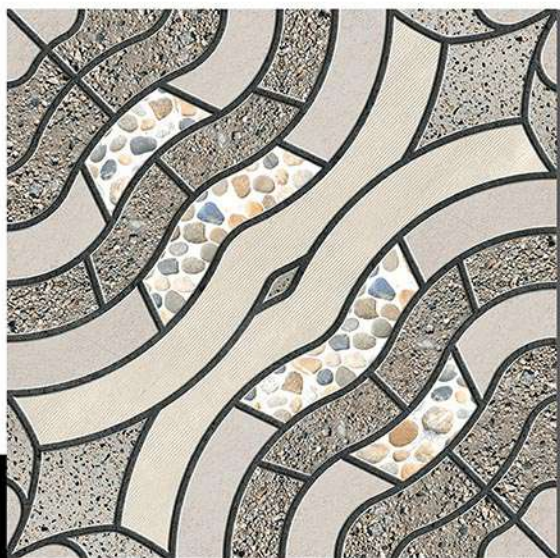

1010

PUNCH

MATT
300x300mm

DIGITAL PARKING TILES

1011

PUNCH

MATT
300x300mm

DIGITAL PARKING TILES