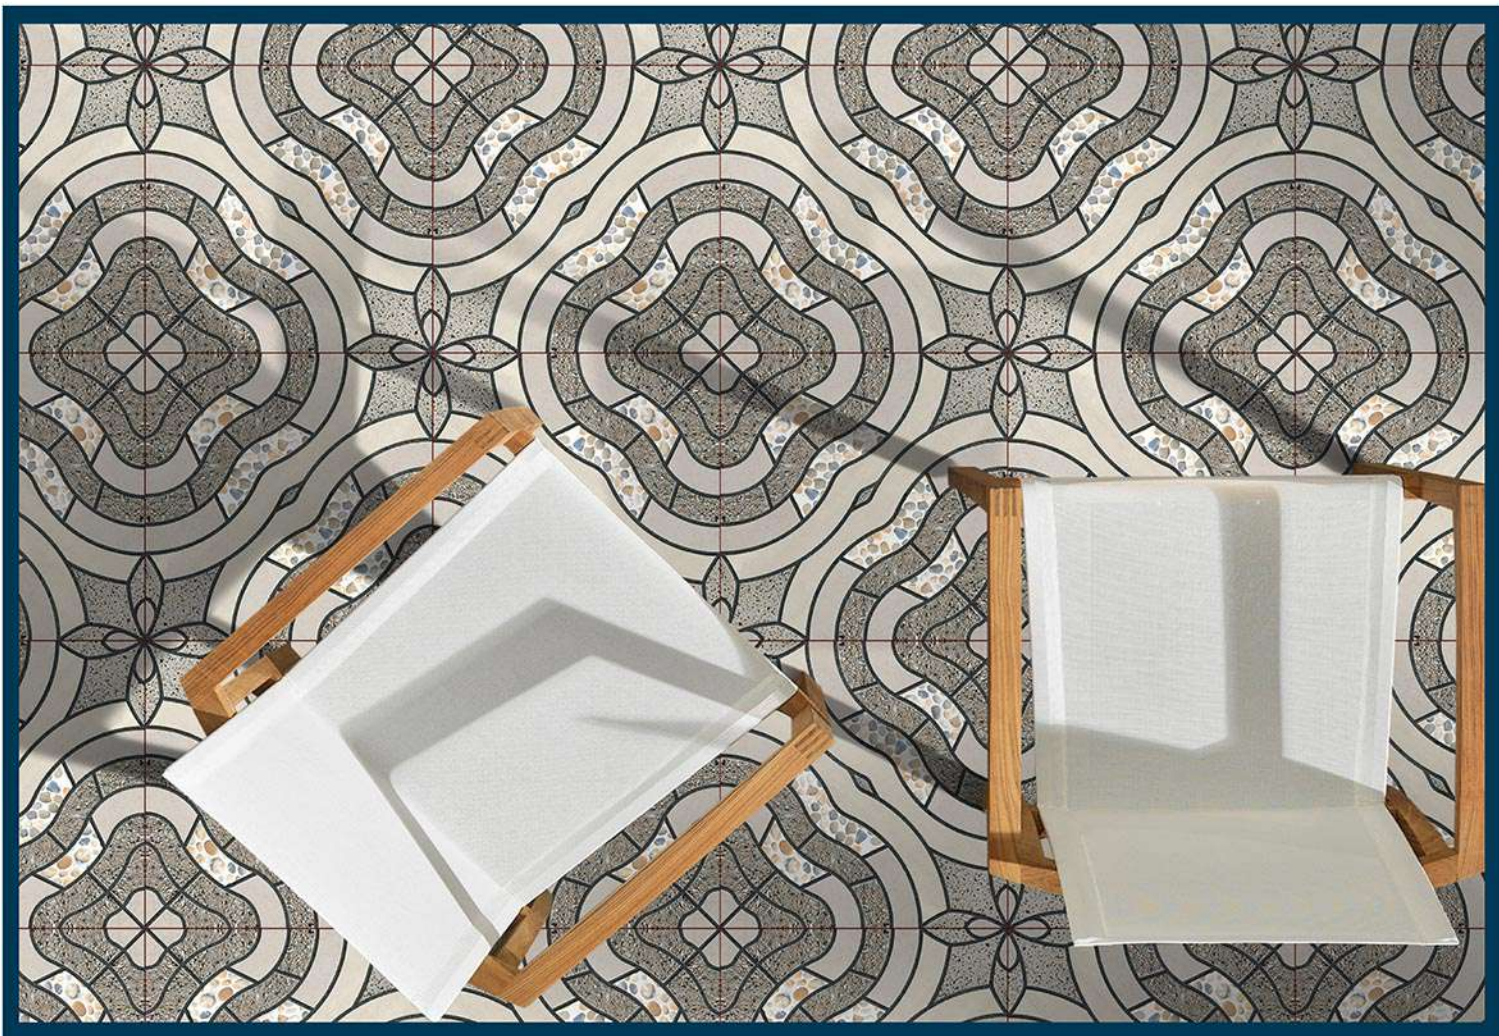

1010

PUNCH

MATT
300x300mm

DIGITAL PARKING TILES

1011

PUNCH

MATT
300x300mm

DIGITAL PARKING TILES