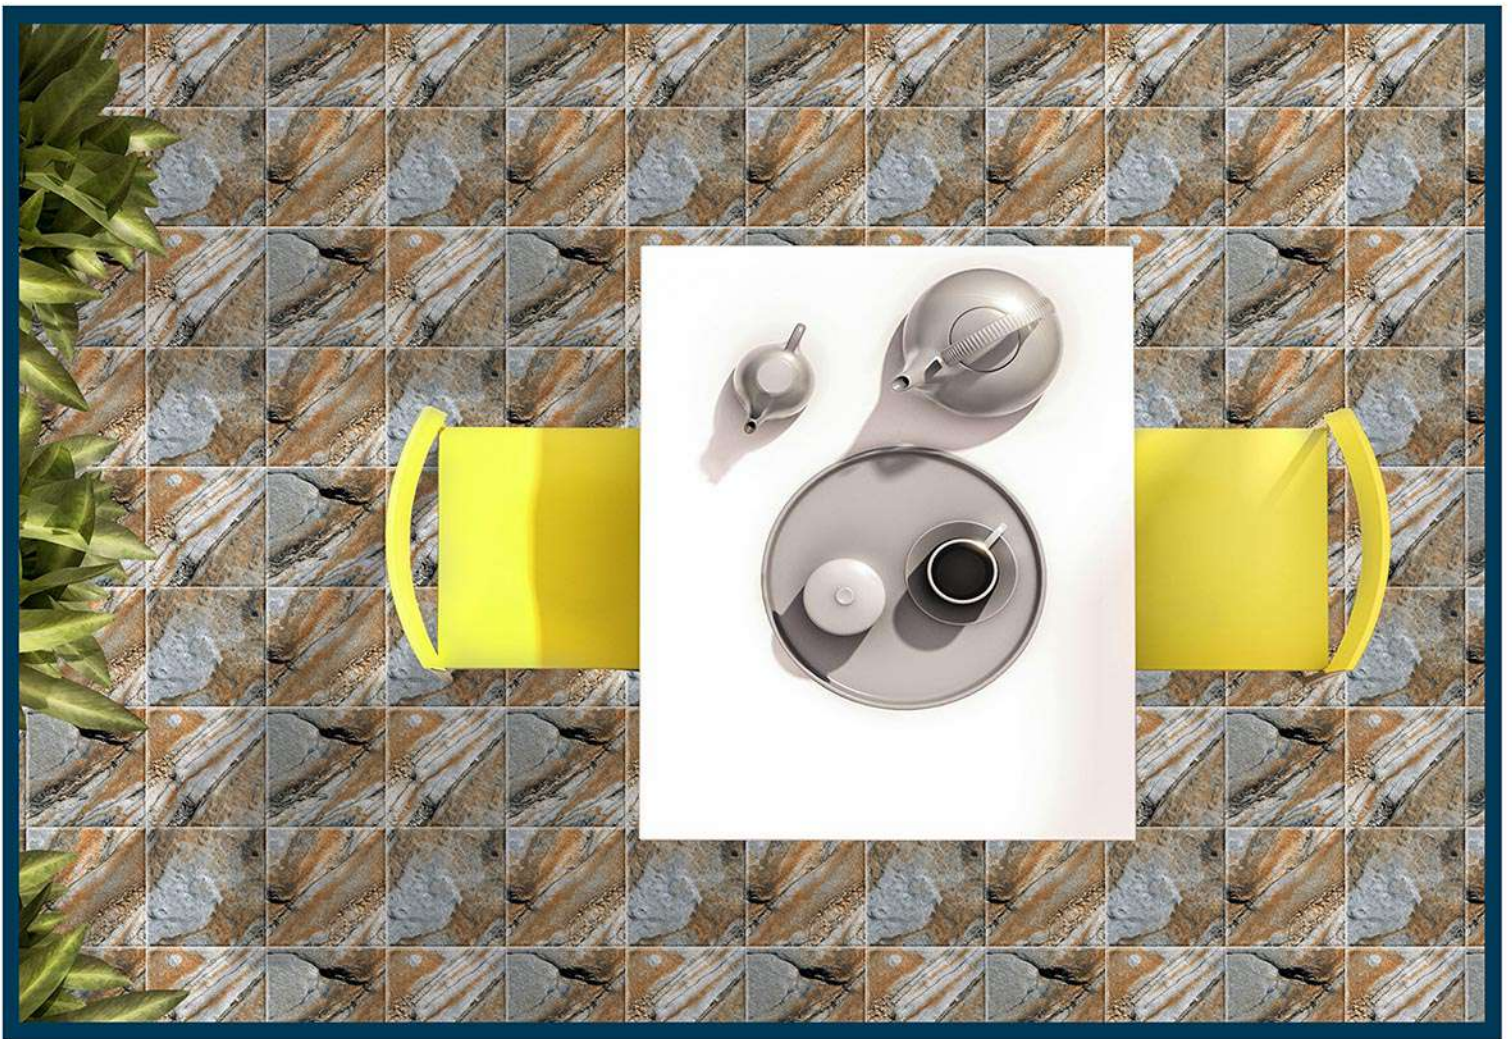

PUNCH

MATT
300x300mm

DIGITAL PARKING TILES

1410