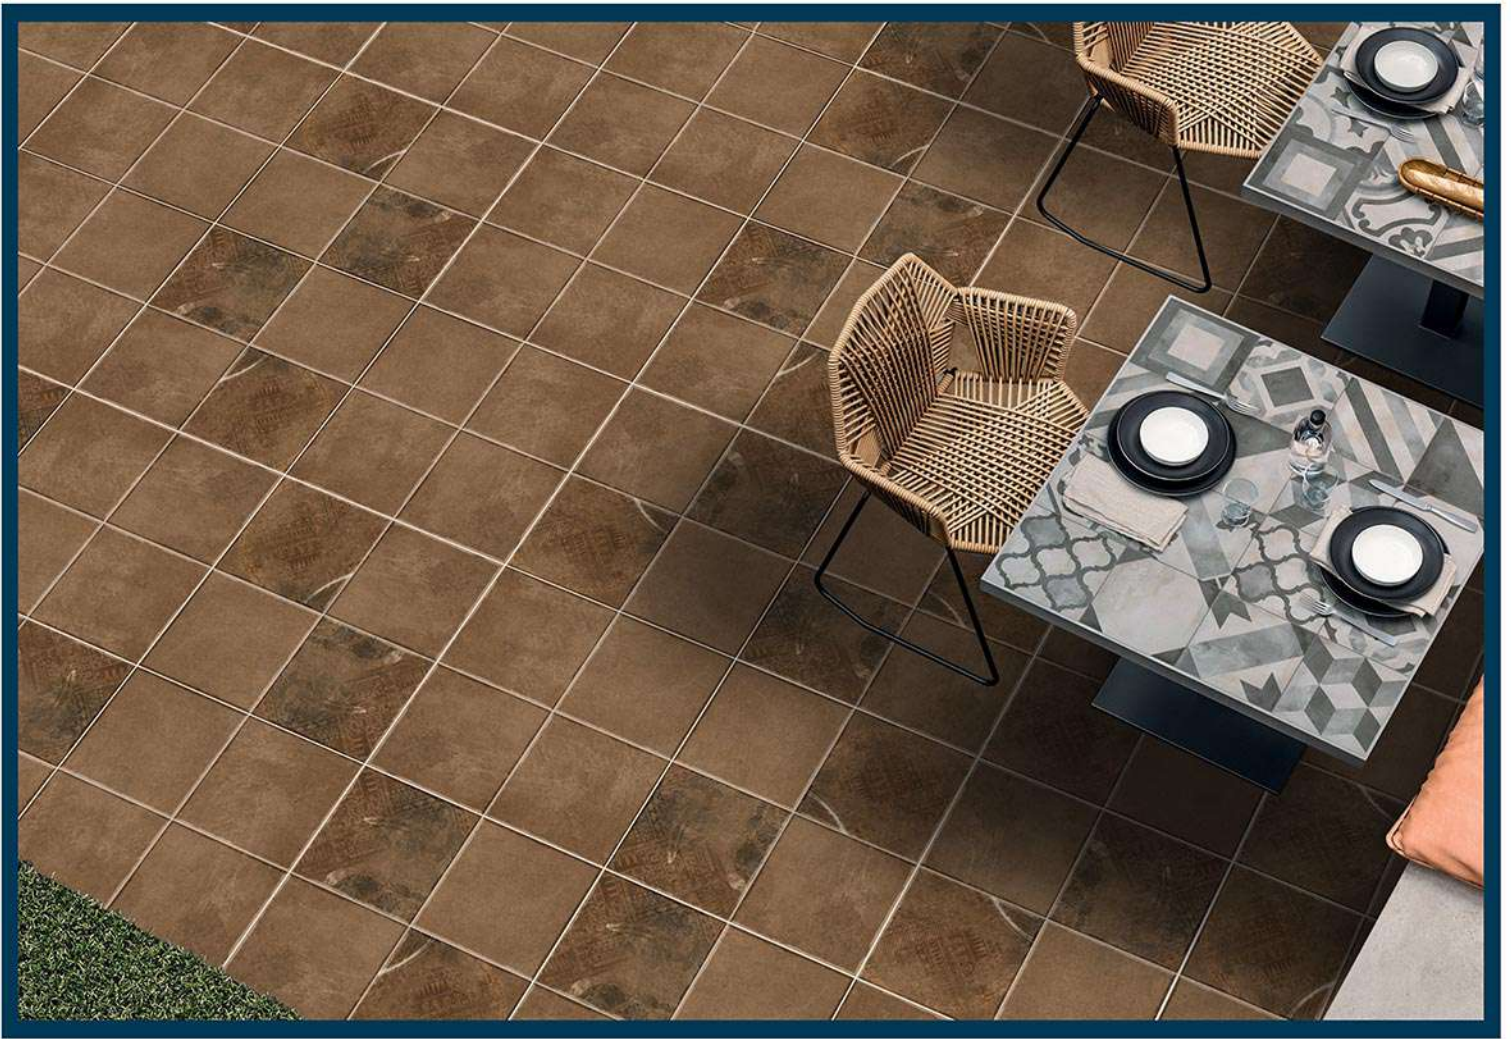

1401

PUNCH

MATT
300x300mm
DIGITAL PARKING TILES

1402

PUNCH

MATT
300x300mm
DIGITAL PARKING TILES

1403

PUNCH