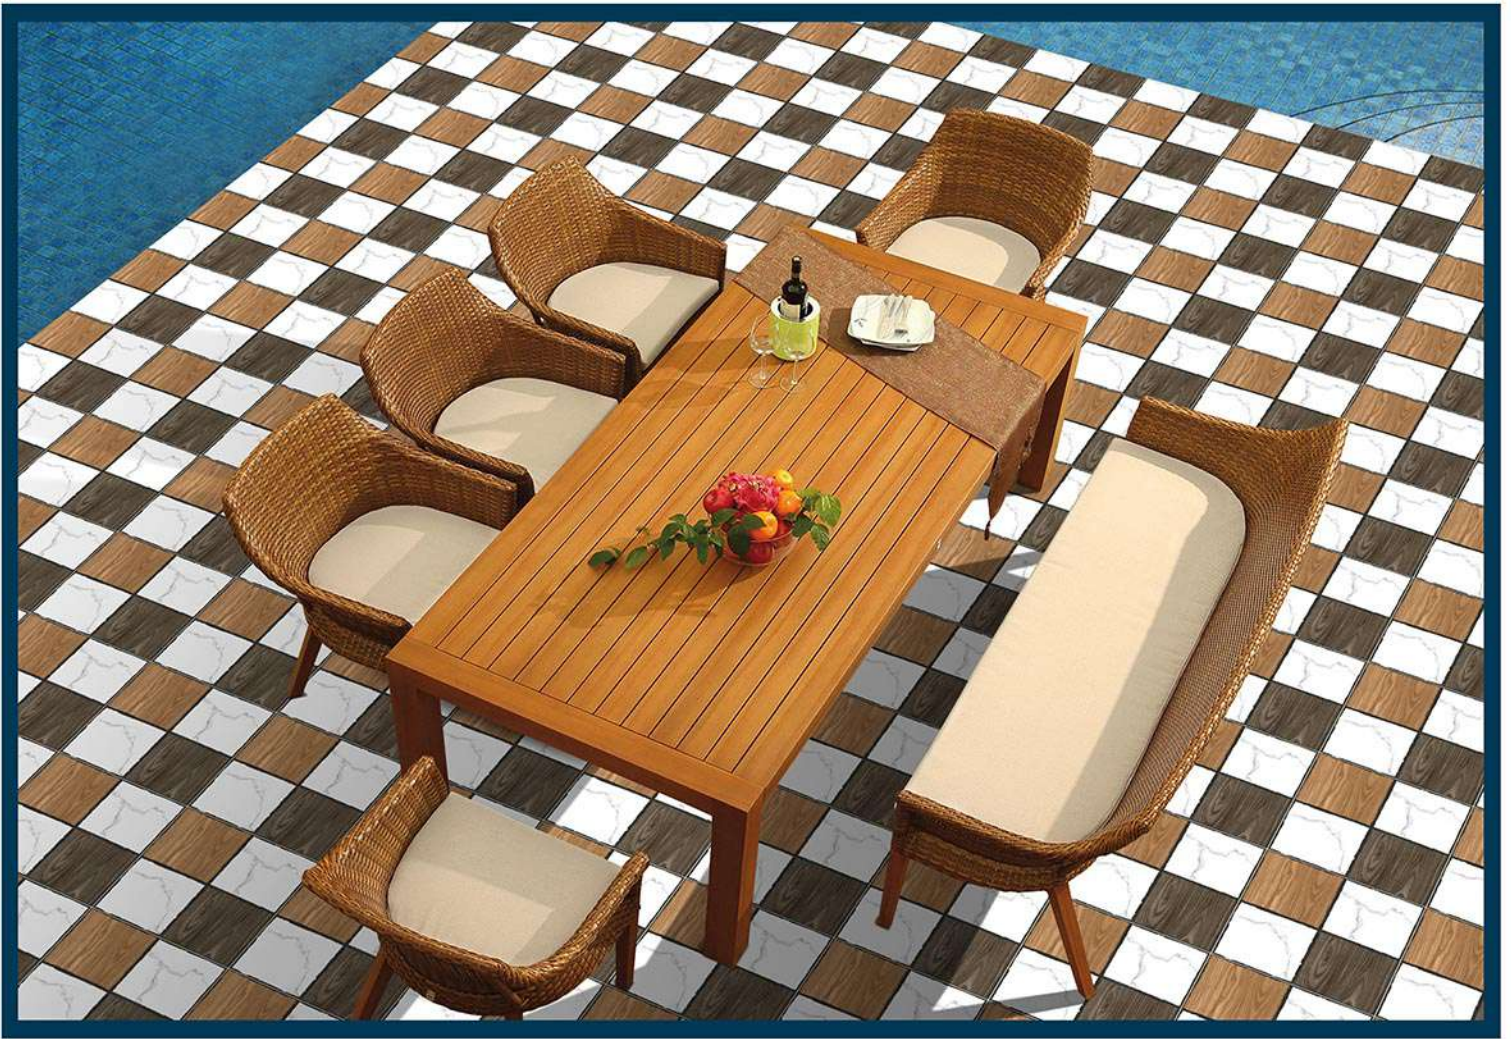

PUNCH

MATT
300x300mm
DIGITAL PARKING TILES

1415

PUNCH

MATT
300x300mm

DIGITAL PARKING TILES

1416

PUNCH