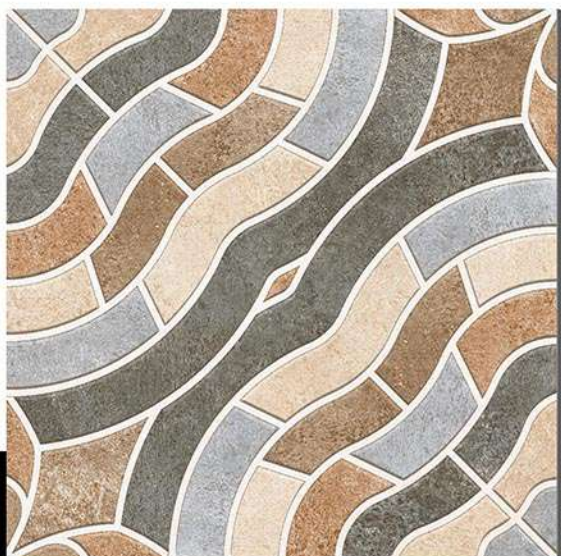

PUNCH

MATT
300x300mm

DIGITAL PARKING TILES

1007