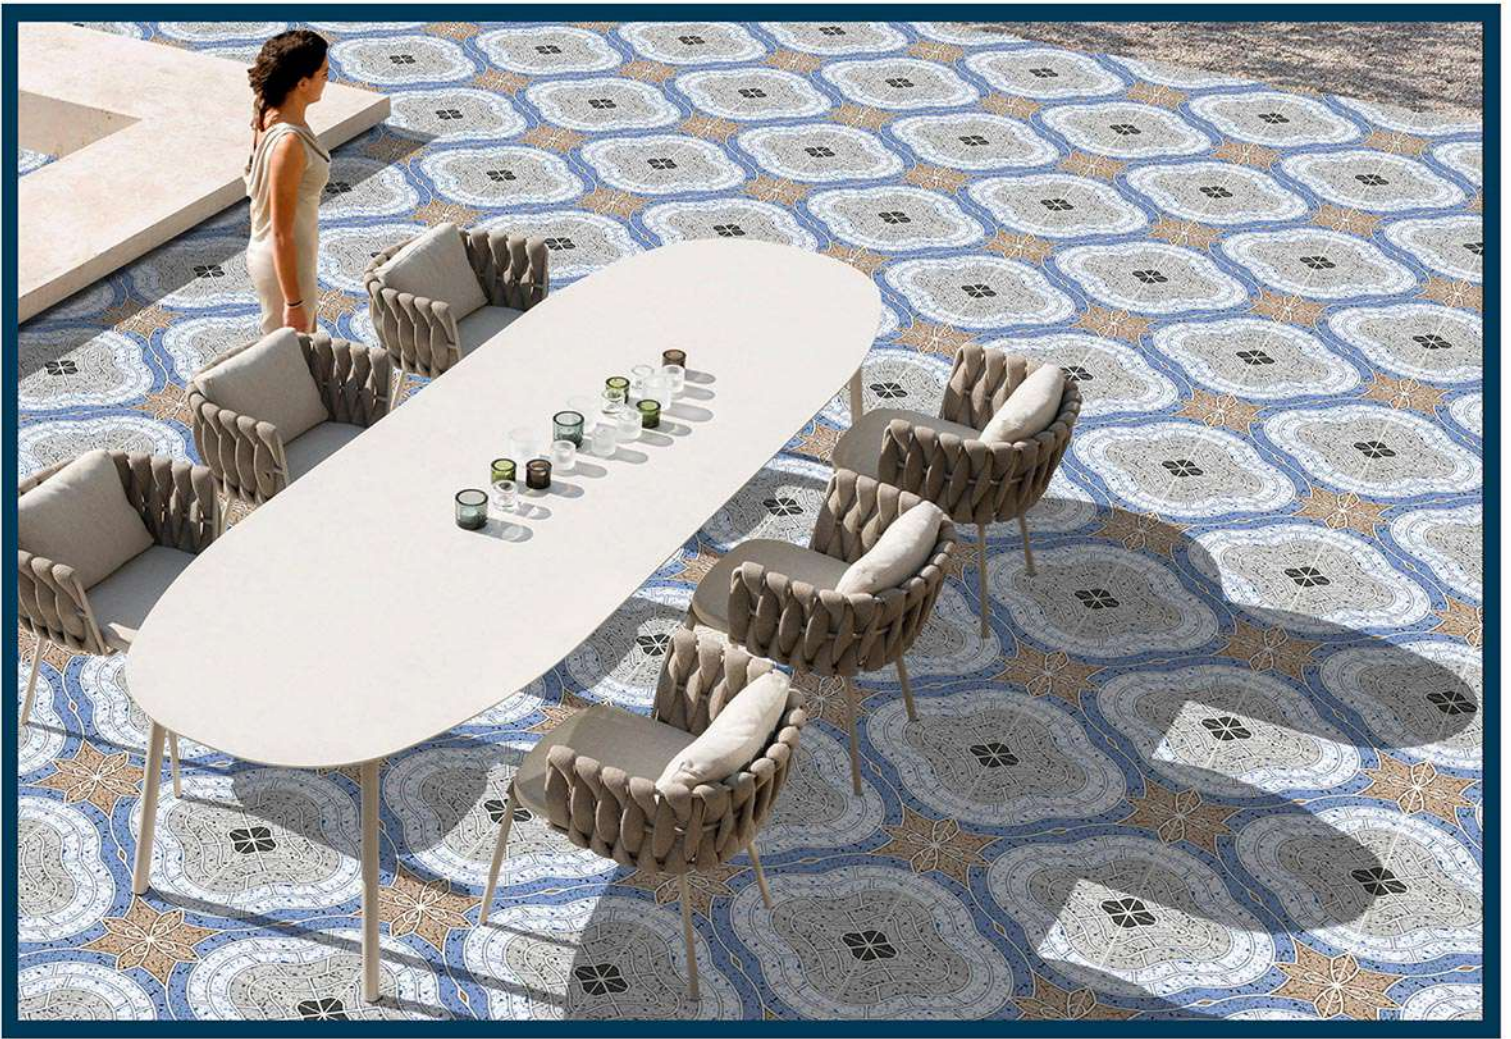

PUNCH

MATT
300x300mm

DIGITAL PARKING TILES

1013