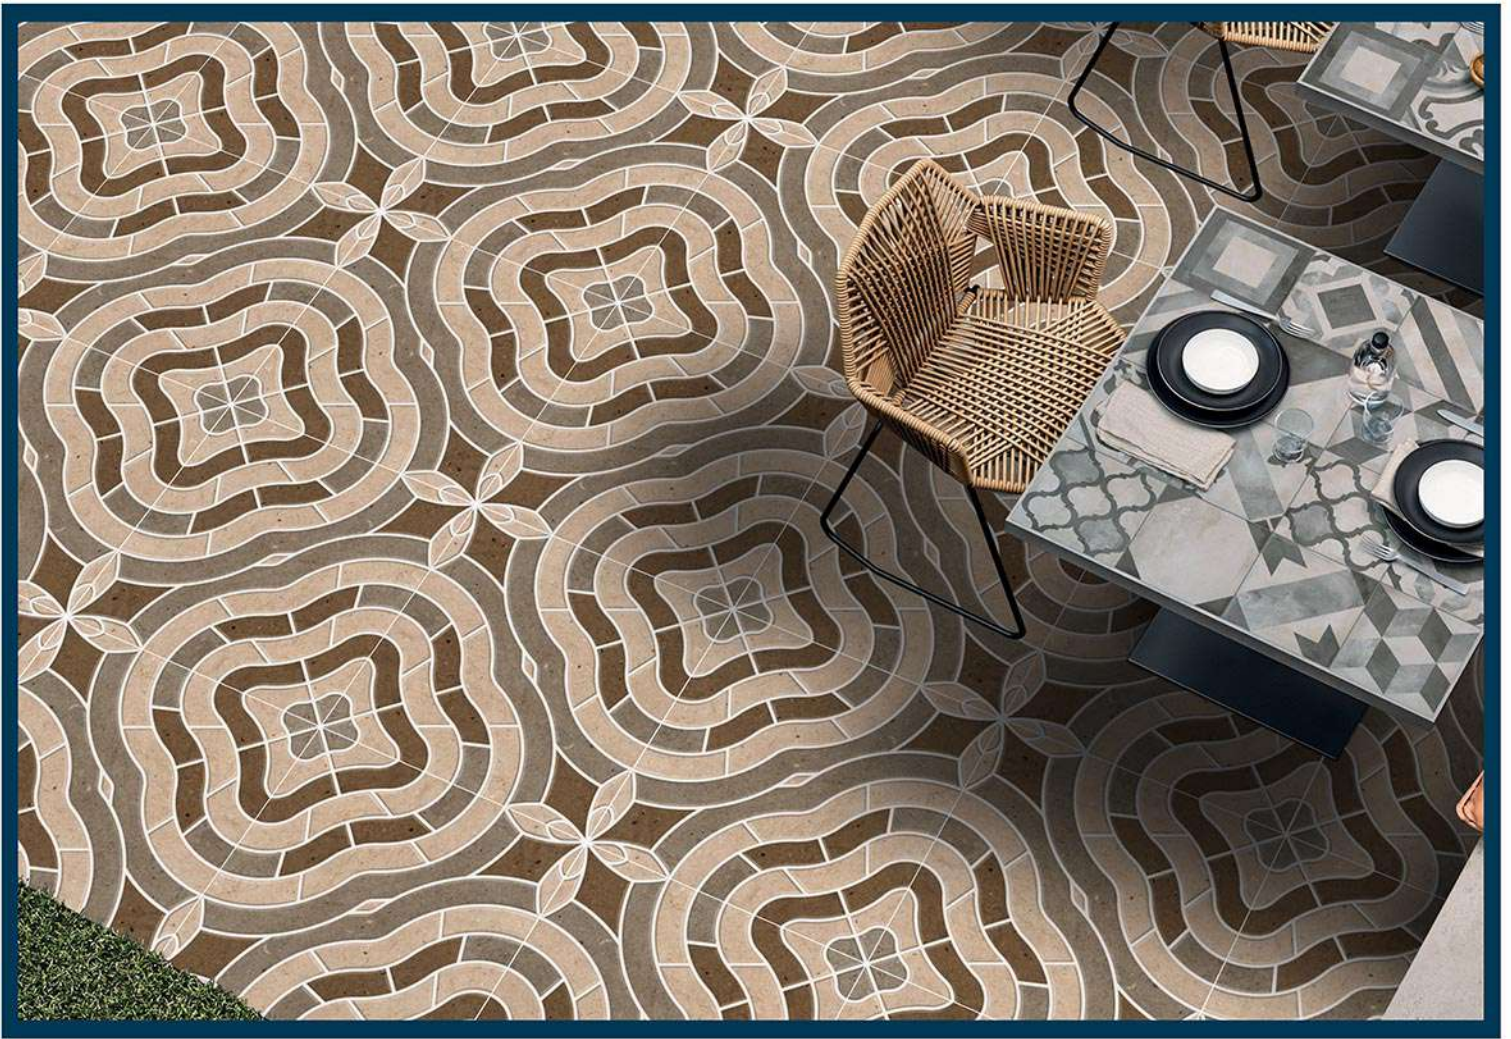

COLLECTION 2022

GREEN X STONE

300^x
300MM

PUNCH

MATT
300x300mm

DIGITAL PARKING TILES

1001

PUNCH