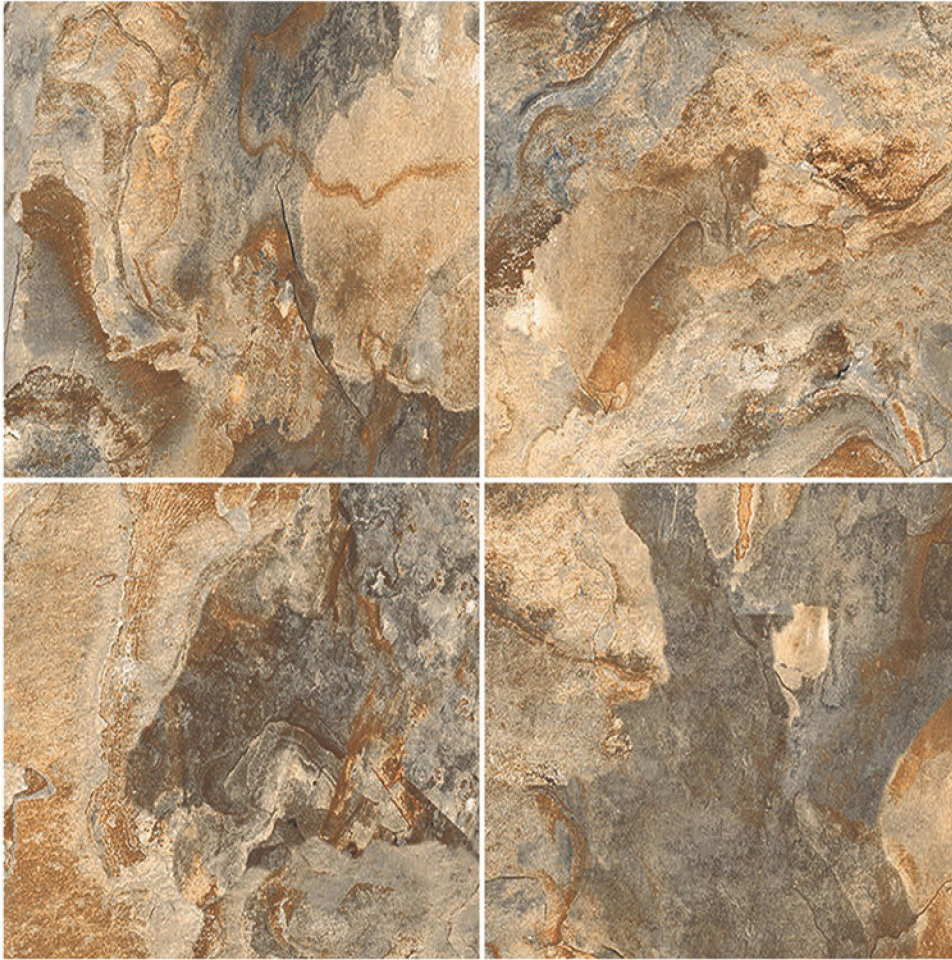

Punch

400x400 MM Parking tiles

● Plain ★ Punch ▲ Rustic

OLV-70200

4-RANDOM ★

HEAVYOUTDOOR
DUTY TILES
400X400MM