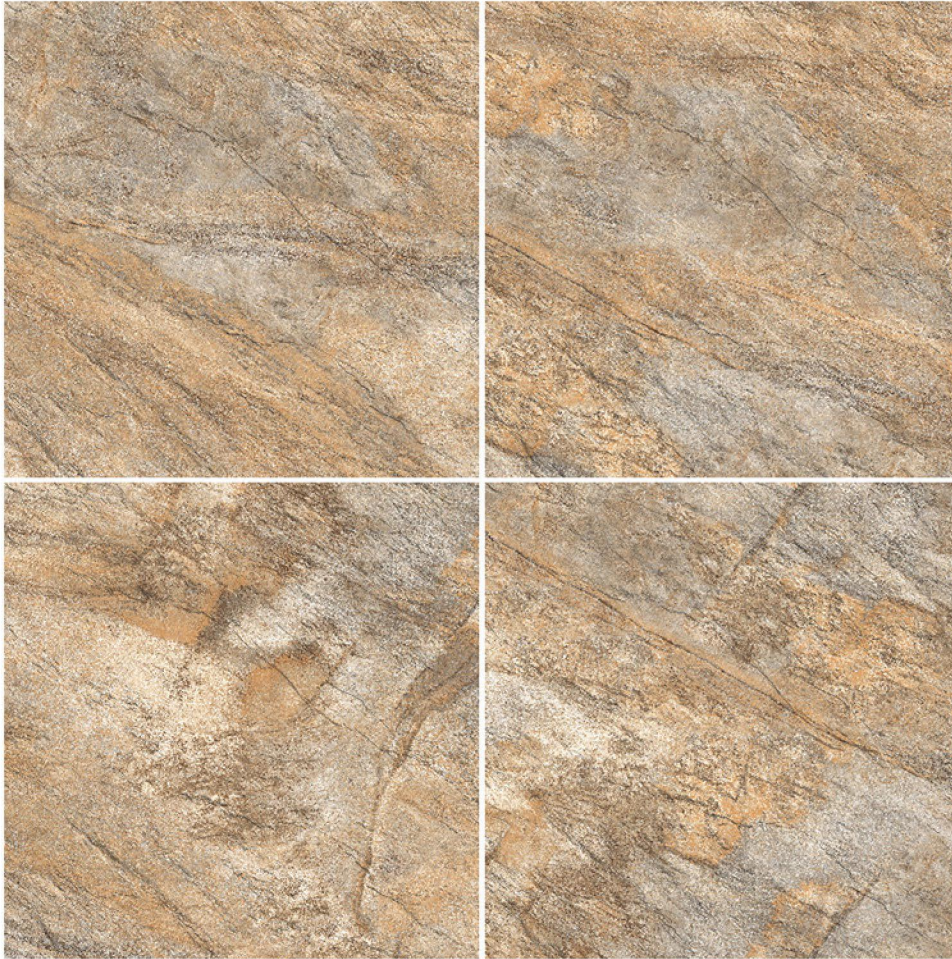

Punch

400x400 MM Parking tiles

● Plain ★ Punch ▲ Rustic

OLV-70180

6-RANDOM ★

HEAVYOUTDOOR
DUTY TILES
400X400MM