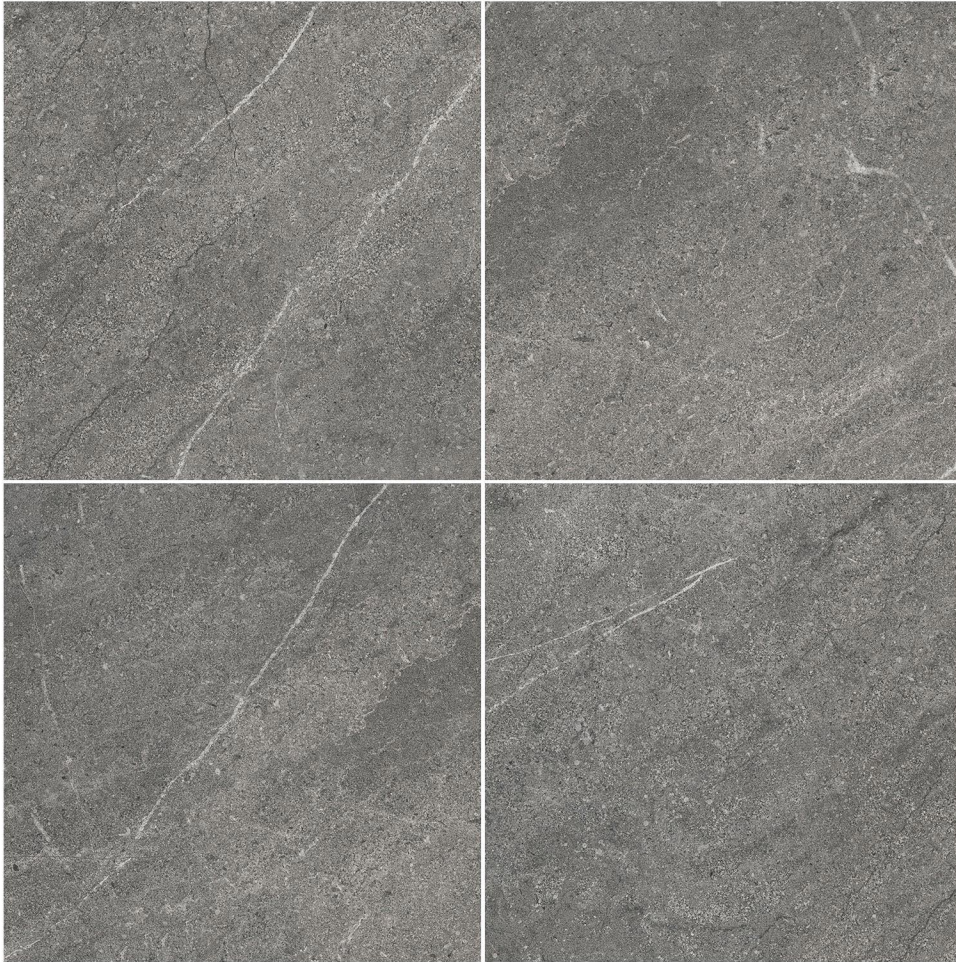

Plain

400x400 MM Parking tiles

● Plain ★ Punch ▲ Rustic

1059

4-RANDOM ●

HEAVYOUTDOOR
DUTY TILES
400X400MM