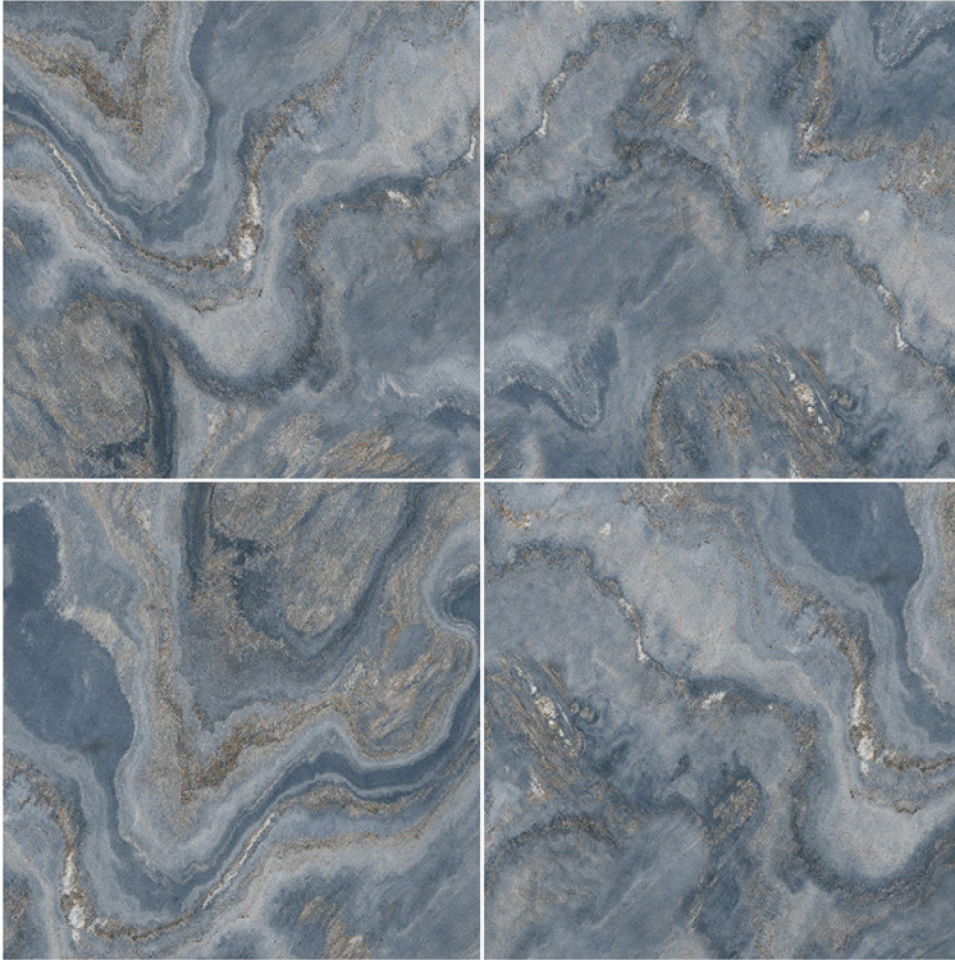

● Plain ★ Punch ▲ Rustic

**OLV-50380**

**4-RANDOM** ●

**HEAVY**OUTDOOR  
**DUTY** TILES  
400X400MM

**Plain**

400x400 MM Parking tiles

● Plain ★ Punch ▲ Rustic

**OLV-50400**