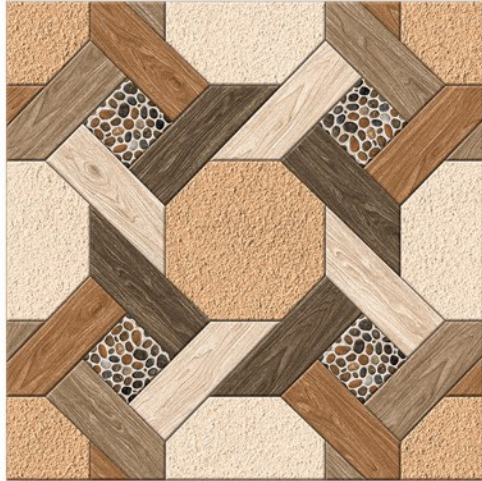

Punch
400x400 MM Parking tiles
● Plain ★ Punch ▲ Rustic

OLV-24170

HEAVY OUTDOOR
DUTY TILES
400X400MM