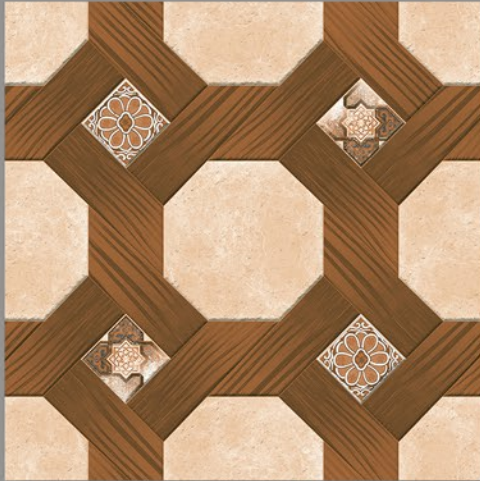

Punch

400x400 MM Parking tiles

● Plain ★ Punch ▲ Rustic

OLV-24020

HEAVYOUTDOOR
DUTY TILES
400X400MM