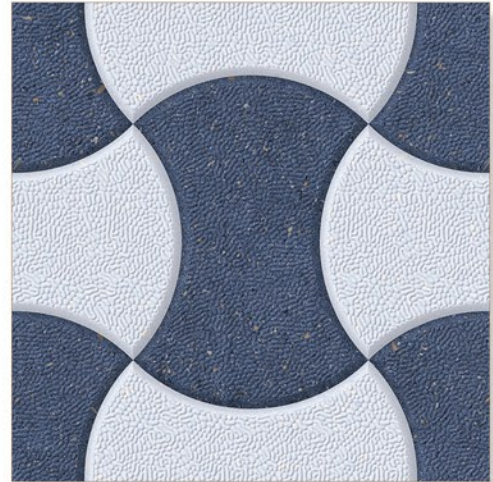

Punch

400x400 MM Parking tiles

● Plain ★ Punch ▲ Rustic

OLV-25120

HEAVYOUTDOOR
DUTY TILES
400X400MM