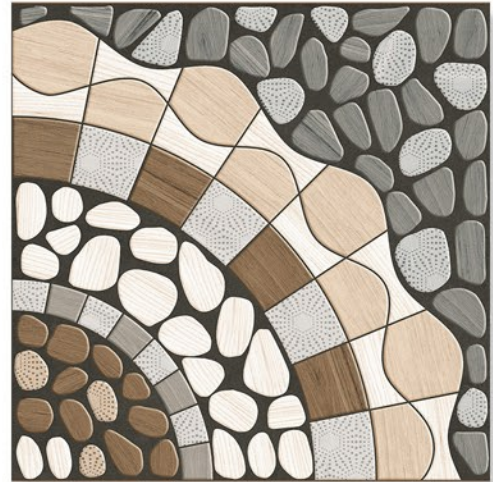

Punch

400x400 MM Parking tiles

● Plain ★ Punch ▲ Rustic

OLV-21060

HEAVY OUTDOOR
DUTY TILES
400X400MM