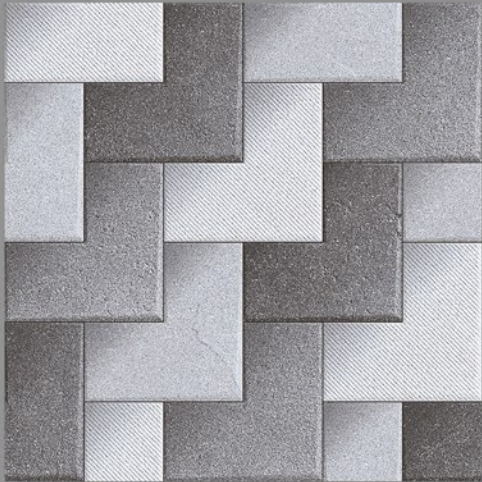

Punch

400x400 MM Parking tiles

● Plain ★ Punch ▲ Rustic

OLV-27010

HEAVYOUTDOOR
DUTY TILES
400X400MM