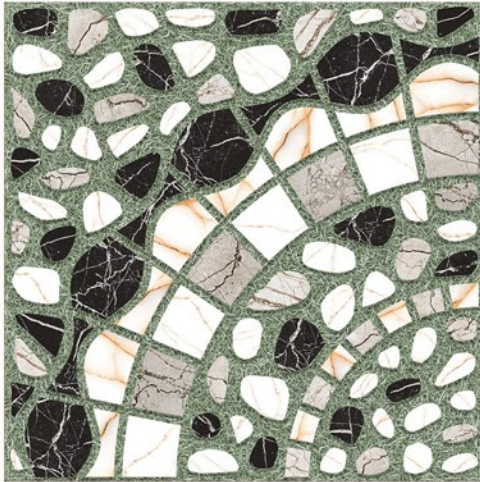

Punch

400x400 MM Parking tiles

● Plain ★ Punch ▲ Rustic

OLV-21050

HEAVY OUTDOOR
DUTY TILES
400X400MM