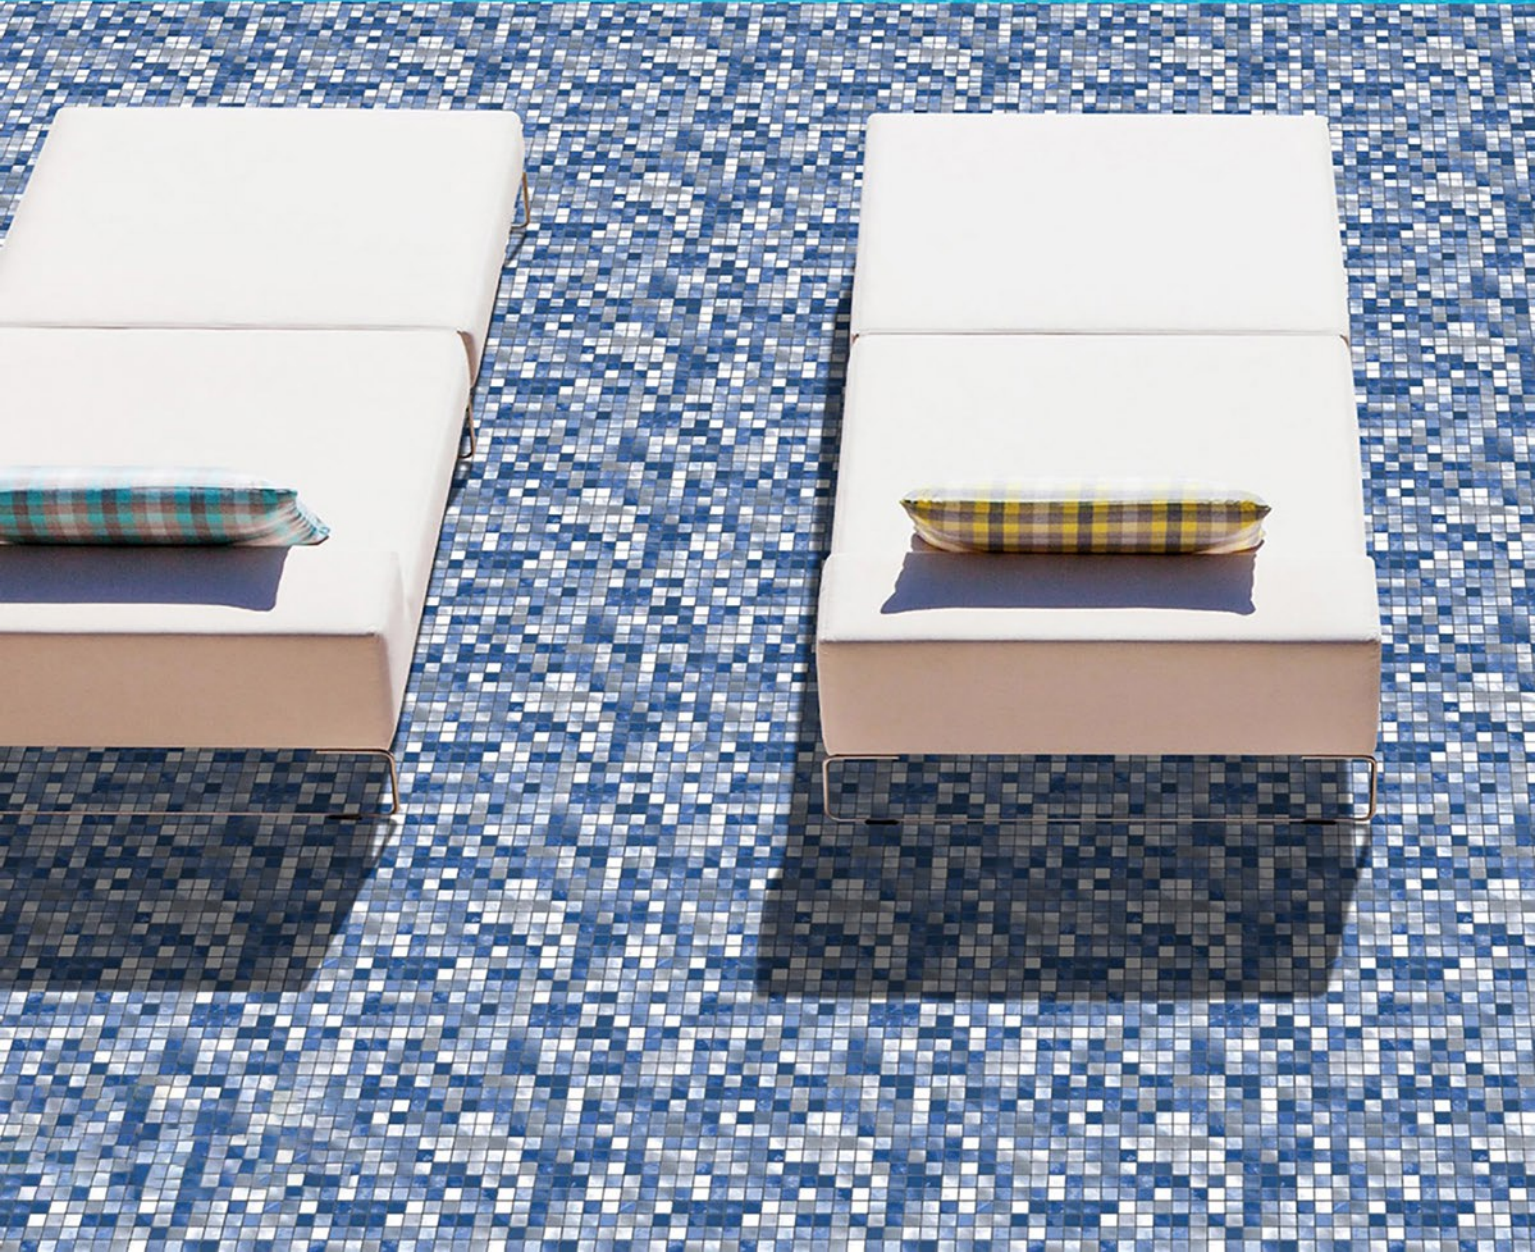

HEAVY OUTDOOR
DUTY TILES
400X400MM

Plain

400x400 MM Parking tiles

● Plain ★ Punch ▲ Rustic

OLV-SW-5

OLV-SW-7

HEAVY OUTDOOR
DUTY TILES
400X400MM

WINGRESS luxury like heaven™
— TILES • BATHWARE —