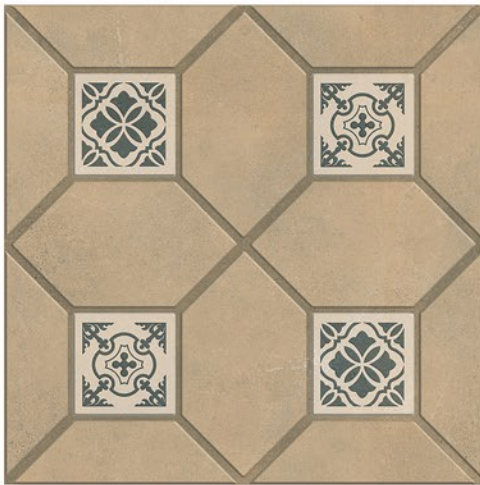

Plain

400x400 MM Parking tiles

● Plain ★ Punch ▲ Rustic

1078

1079

1080

1081

HEAVY OUTDOOR
DUTY TILES
400X400MM

Plain

400x400 MM Parking tiles

● Plain ★ Punch ▲ Rustic

1091

1092

1093

1094

HEAVYOUTDOOR
DUTY TILES
400X400MM