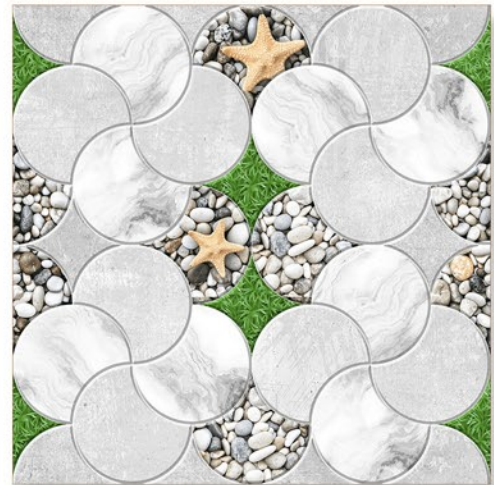

6042

HEAVYOUTDOOR
DUTY TILES
400X400MM