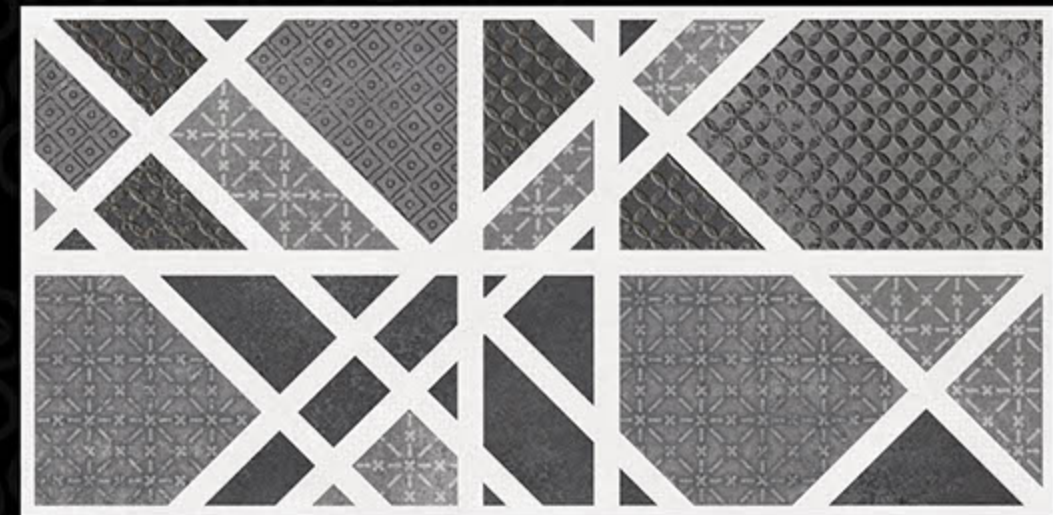

MATT FINISH

DIGITAL WALL TILES

6091-HL