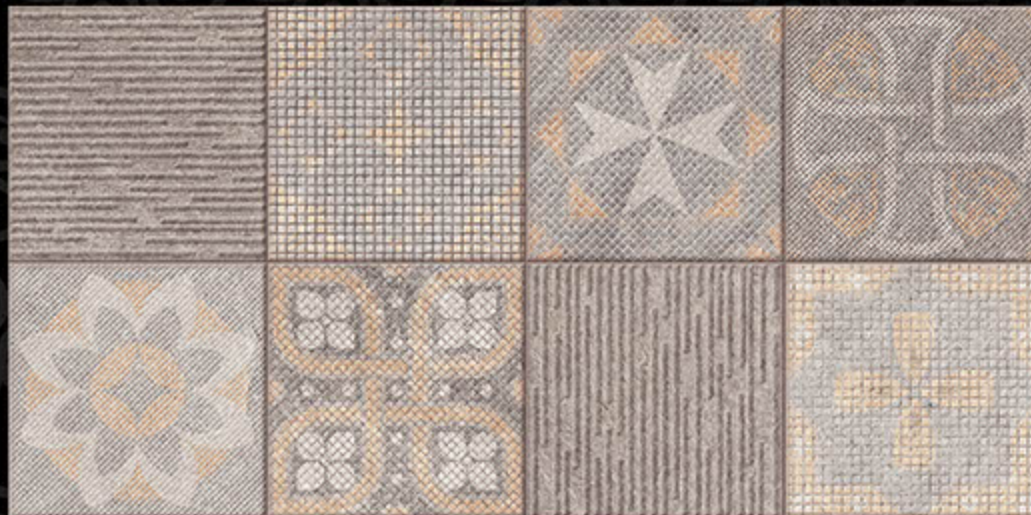

MATT FINISH

DIGITAL WALL TILES

6075-HL