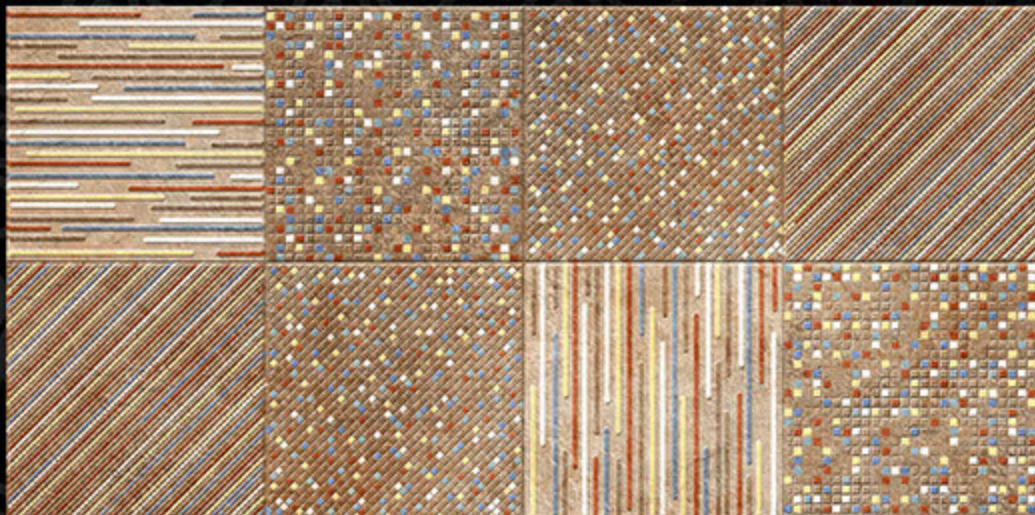

MATT FINISH

DIGITAL WALL TILES

6003-HL