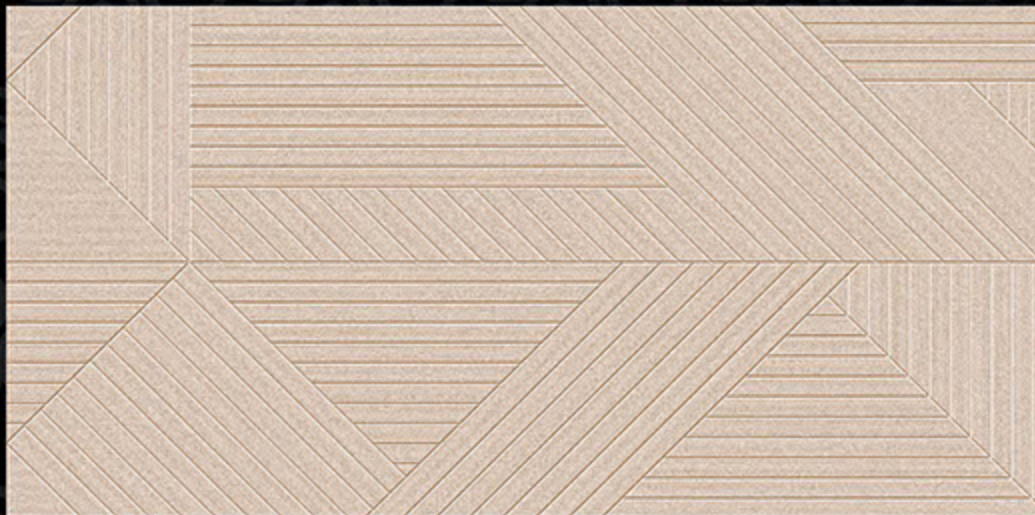

MATT FINISH

DIGITAL WALL TILES

6047-HL-1