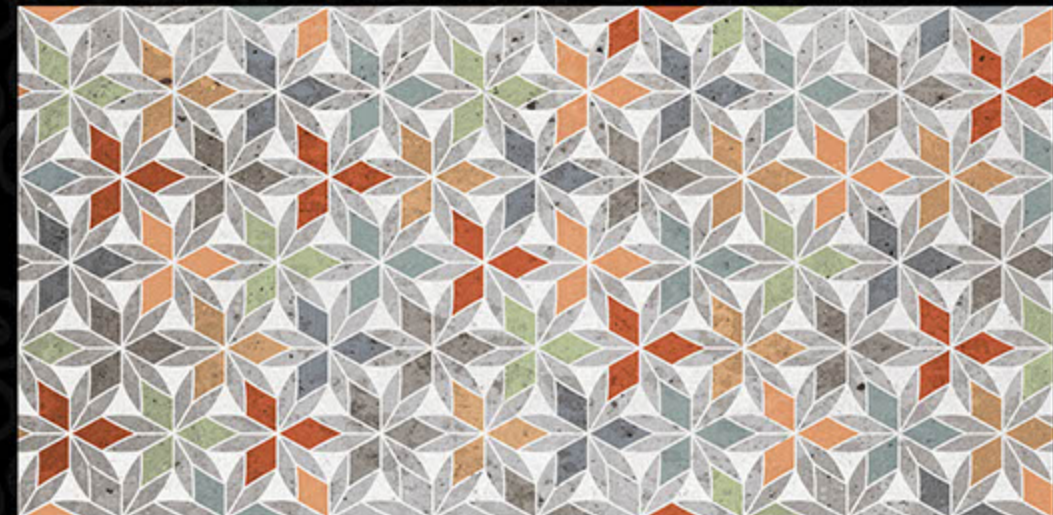

MATT FINISH

DIGITAL WALL TILES

6010-HL