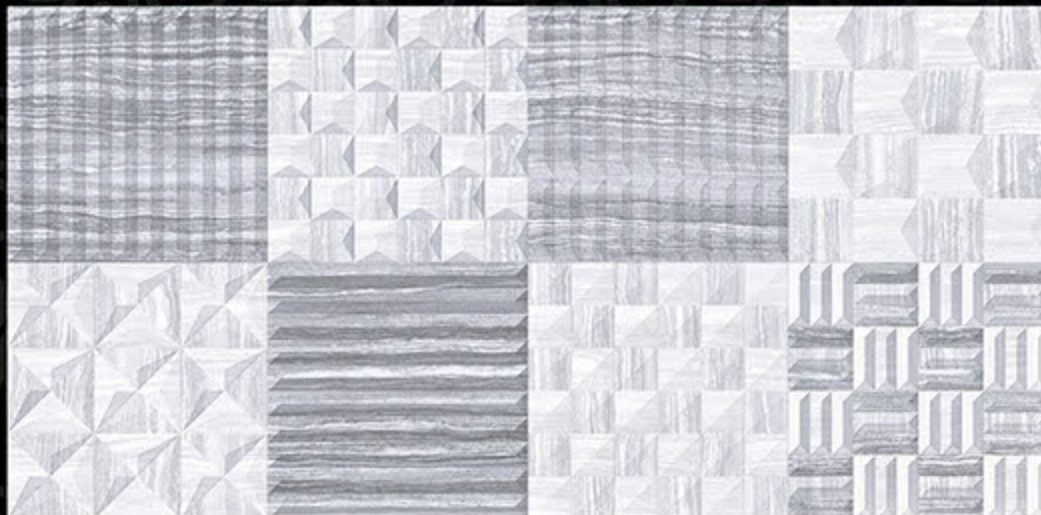

MATT FINISH

DIGITAL WALL TILES

6057-HL