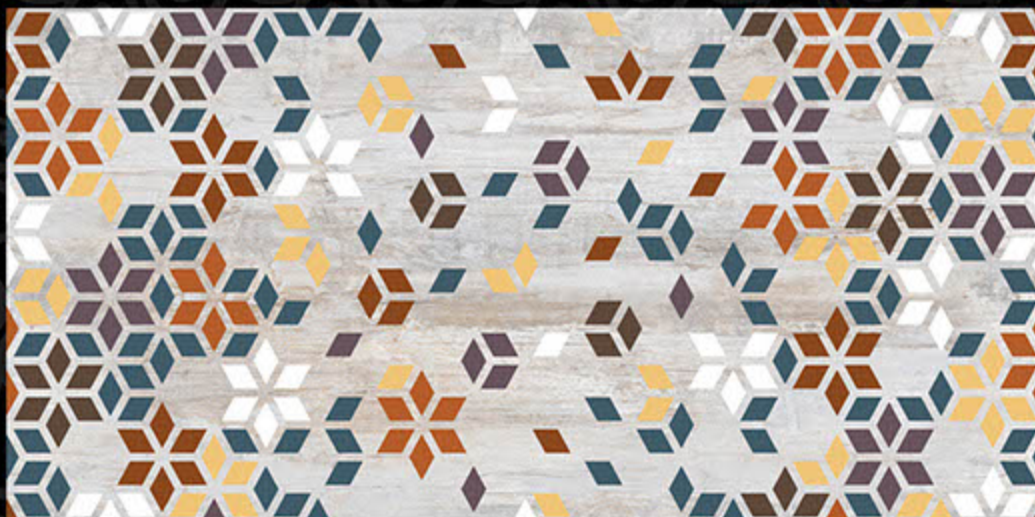

MATT FINISH

DIGITAL WALL TILES

6096-HL