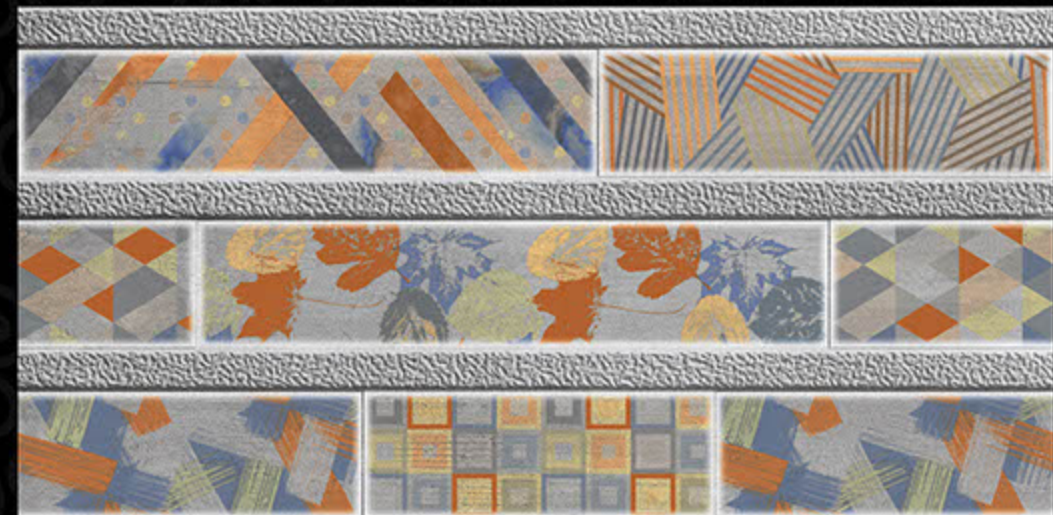

MATT FINISH

DIGITAL WALL TILES

6004-HL