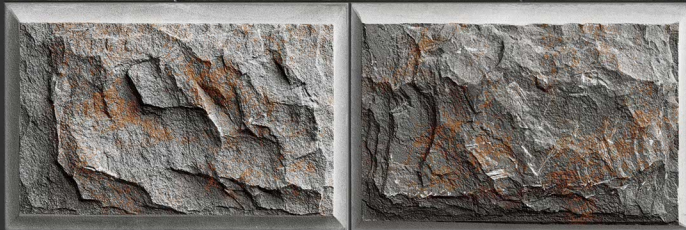

BOXING
02

HIGH-DEEP
PUNCH

HIGH TECH
BODY

NATURAL
LOOK

HIGH TECH
BODY

luxury like heaven[™]
WiNGRESS
— TILES • BATHWARE —

300 X 450 MM

RUSTIC - SUGAR - VARNISH