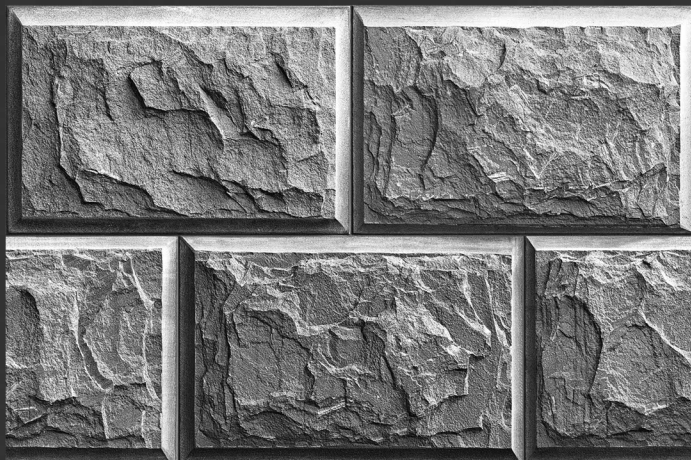

BOXING
05

HIGH-DEEP
PUNCH

HIGH TECH
BODY

NATURAL
LOOK

HIGH TECH
BODY

luxury like heaven[™]
WiNGRESS
— TILES • BATHWARE —

300 X 450 MM

RUSTIC - SUGAR - VARNISH