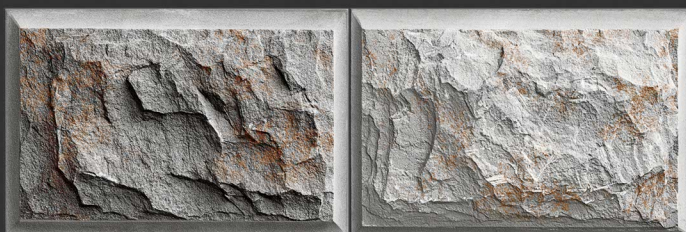

BOXING
02

HIGH-DEEP
PUNCH

HIGH TECH
BODY

NATURAL
LOOK

HIGH TECH
BODY

luxury like heaven[™]
WiNGRESS
— TILES • BATHWARE —

300 X 450 MM

RUSTIC - SUGAR - VARNISH