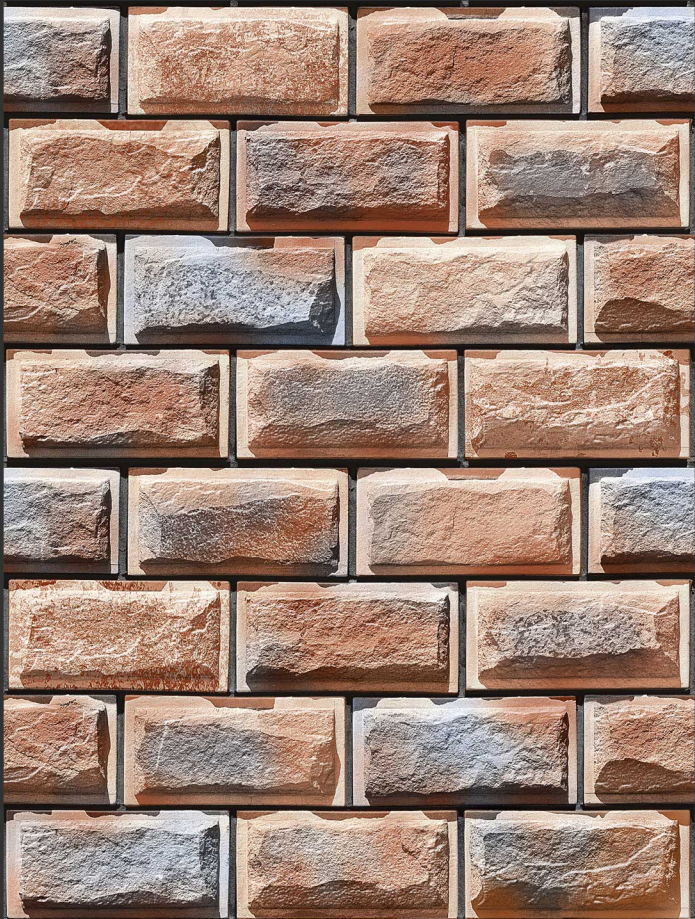

HIGH TECH
BODY

NATURAL
LOOK

GOLF
02

HIGH TECH
BODY

RUSTIC - SUGAR - VARNISH

300 X 450 MM

GOLF
03

HIGH-DEEP
PUNCH