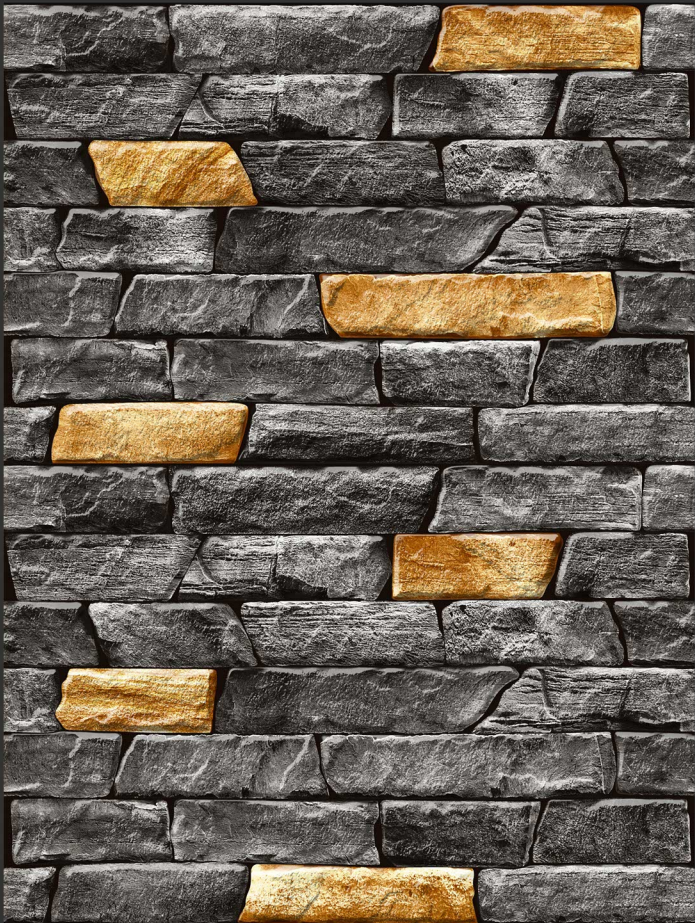

HOCKEY
03

HIGH-DEEP
PUNCH

HIGH TECH
BODY

NATURAL
LOOK

HIGH TECH
BODY