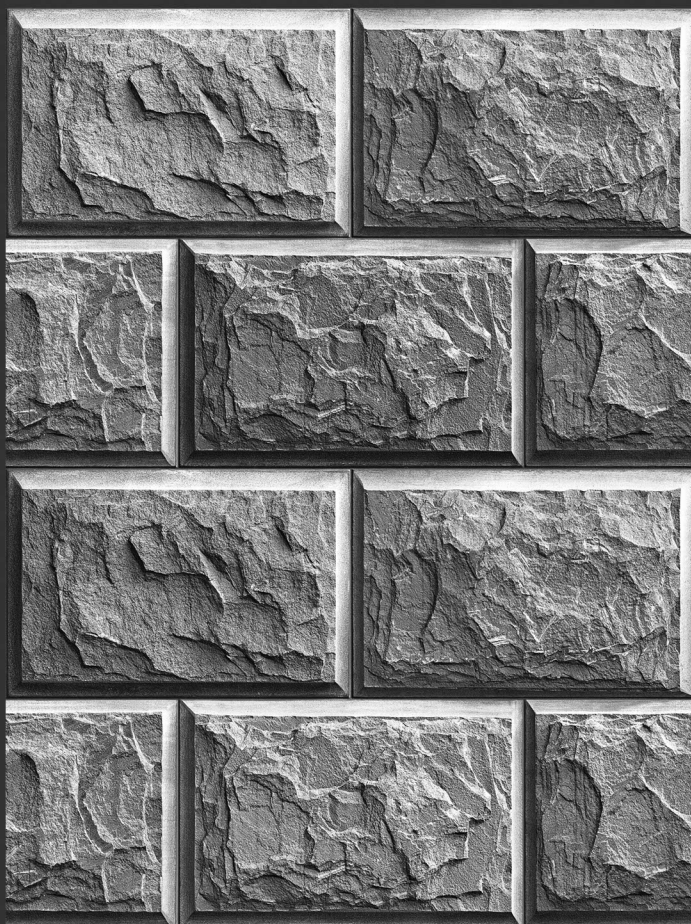

BOXING
05

HIGH-DEEP
PUNCH

HIGH TECH
BODY

NATURAL
LOOK

HIGH TECH
BODY

luxury like heaven[™]
WiNGRESS
— TILES • BATHWARE —

300 X 450 MM

RUSTIC - SUGAR - VARNISH