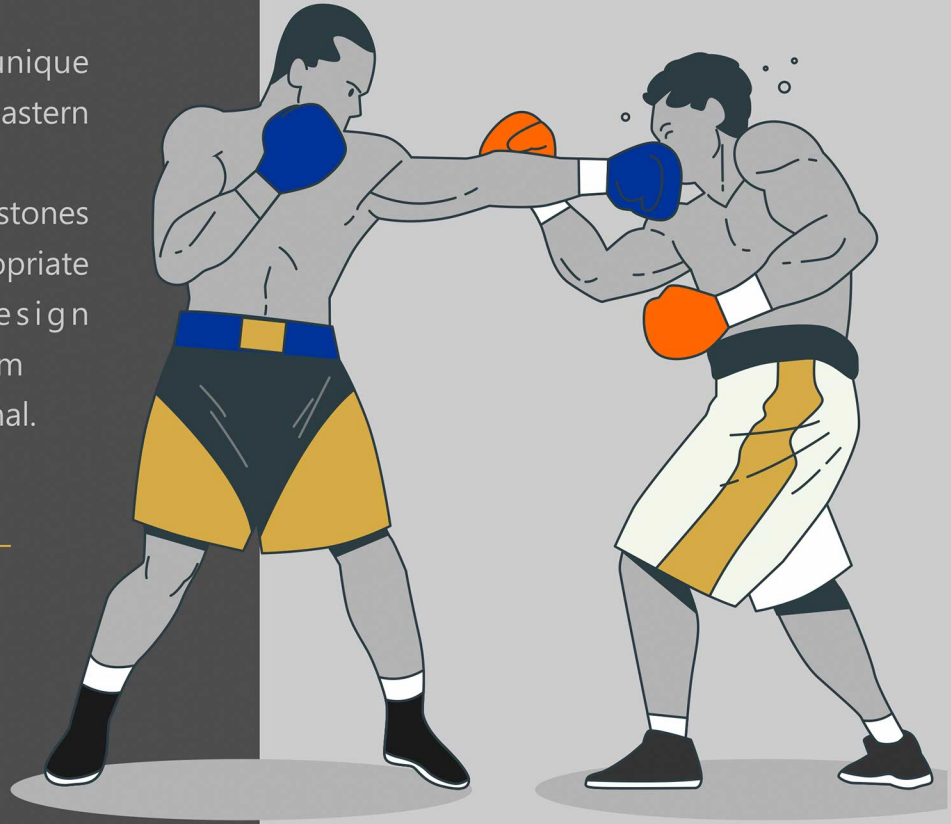

Boxing Seris is the quintessential of rustic sand stone design.

Inspired by the unique landscape of traditional eastern region.

Uniquely fashioned stones create a look that is appropriate for a variety of design opportunities ranging from contemporary to traditional.