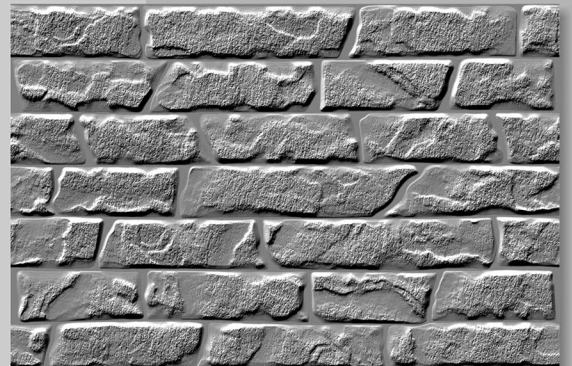

Hockey

HIGH DEPTH
ELEVATION

Natural Stone Tiles

3D Punch

RUSTIC - SUGAR - VARNISH

300 X 450 MM

HOCKEY
01

HIGH-DEEP
PUNCH