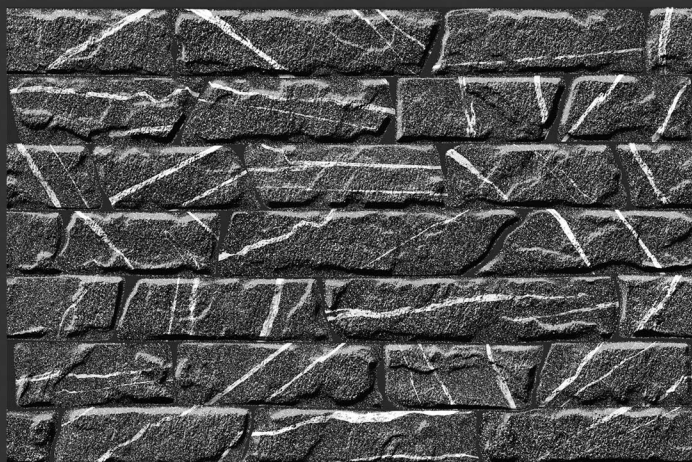

RUSTIC - SUGAR - VARNISH

300 X 450 MM

HOCKEY
11

HIGH-DEEP
PUNCH

HIGH TECH
BODY

NATURAL
LOOK

HIGH TECH
BODY