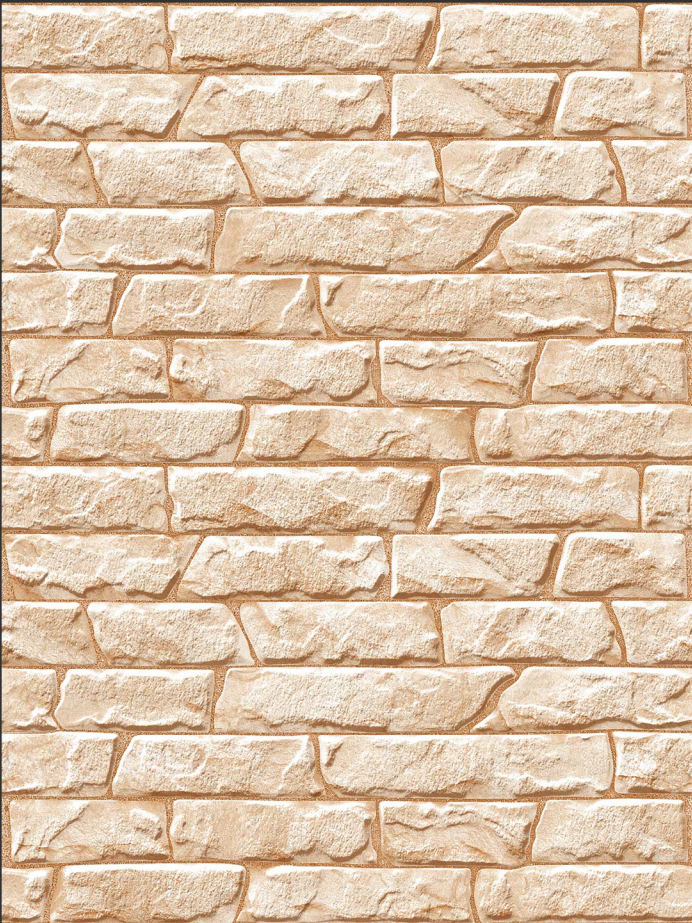

HOCKEY
19

HIGH-DEEP
PUNCH

HIGH TECH
BODY

NATURAL
LOOK

HIGH TECH
BODY