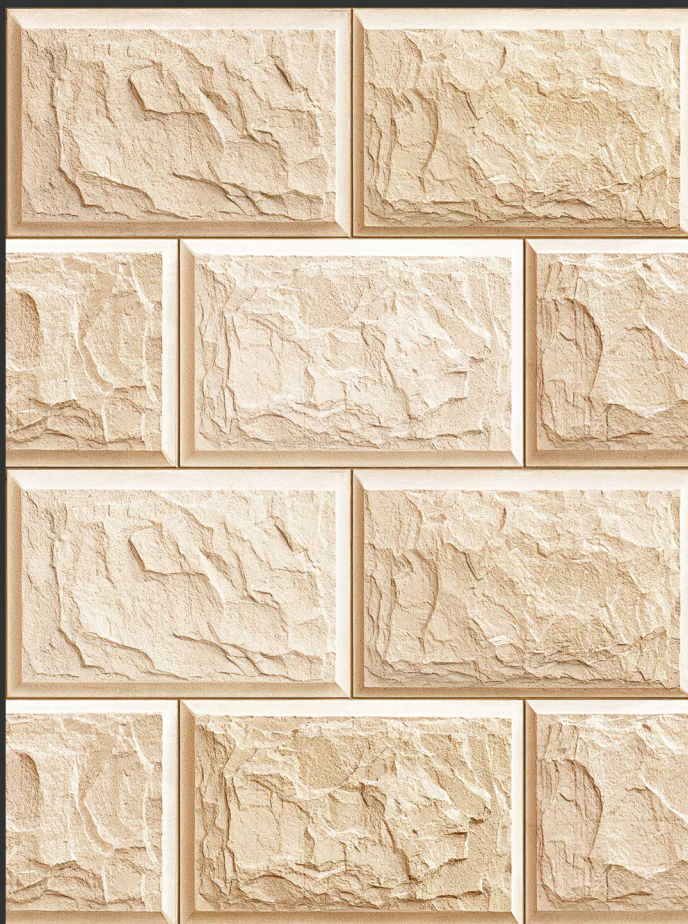

BOXING
03

HIGH-DEEP
PUNCH

HIGH TECH
BODY

NATURAL
LOOK

HIGH TECH
BODY

luxury like heaven[™]
WiNGRESS
— TILES • BATHWARE —

300 X 450 MM

RUSTIC - SUGAR - VARNISH