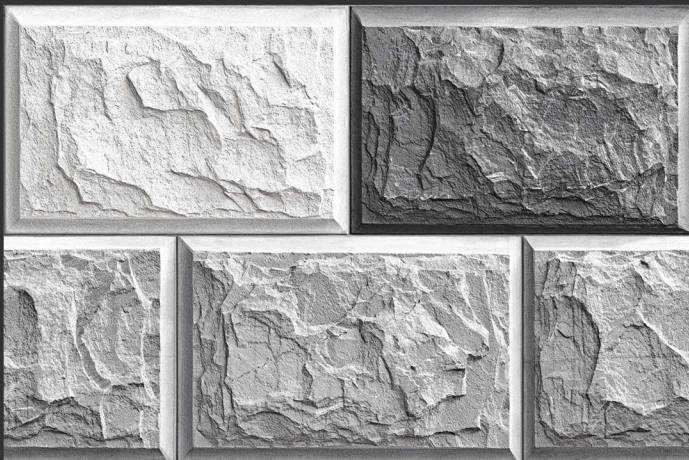

BOXING
01

HIGH-DEEP
PUNCH

HIGH TECH
BODY

NATURAL
LOOK

HIGH TECH
BODY

luxury like heaven[™]
WiNGRESS
— TILES • BATHWARE —

300 X 450 MM

RUSTIC - SUGAR - VARNISH