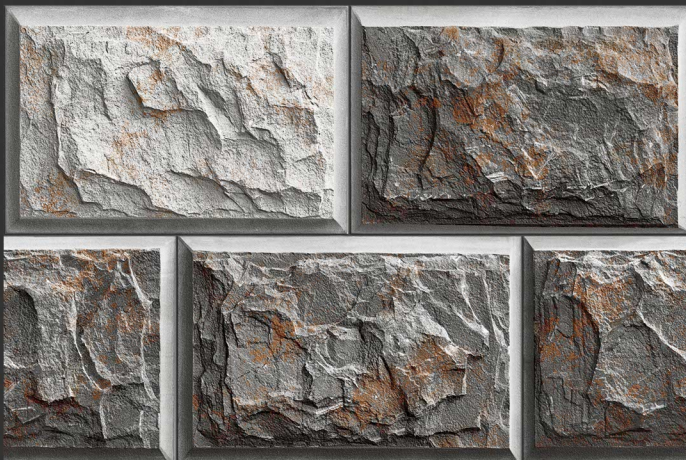

BOXING
02

HIGH-DEEP
PUNCH

HIGH TECH
BODY

NATURAL
LOOK

HIGH TECH
BODY

luxury like heaven[™]
WiNGRESS
— TILES • BATHWARE —

300 X 450 MM

RUSTIC - SUGAR - VARNISH