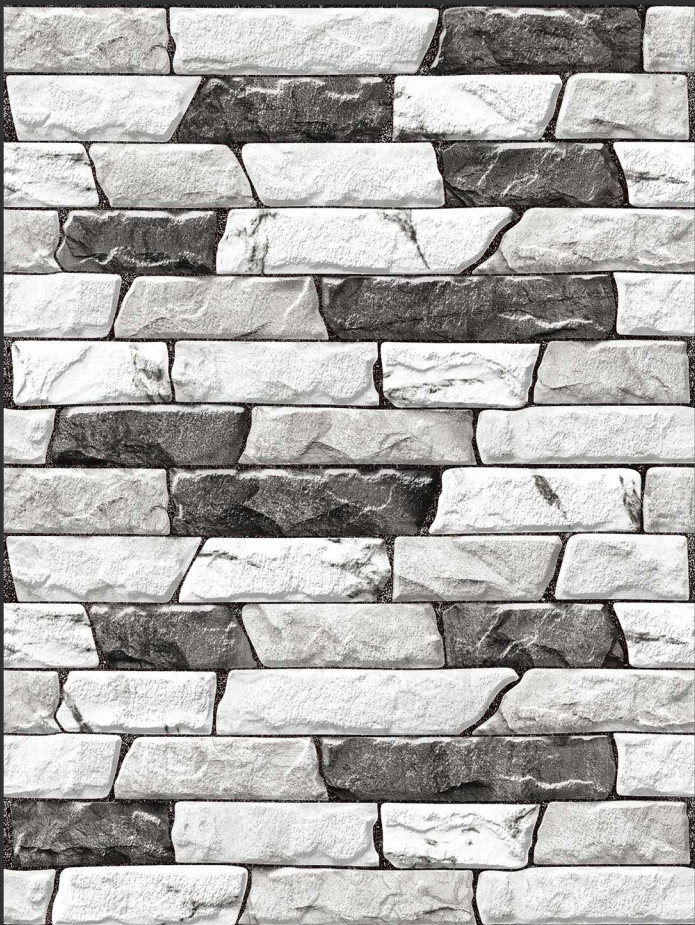

HOCKEY
15

HIGH-DEEP
PUNCH

HIGH TECH
BODY

NATURAL
LOOK

 **HIGH TECH**
BODY

RUSTIC - SUGAR - VARNISH

300 X 450 MM

HOCKEY
16