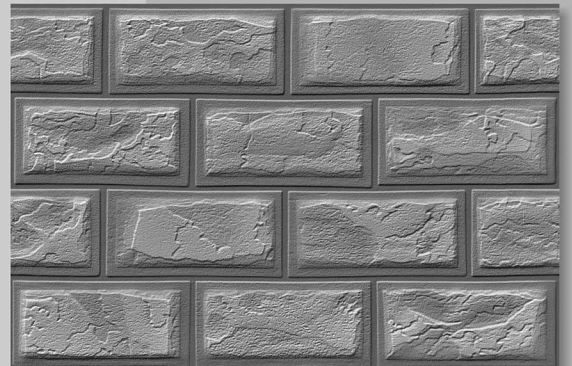

BOXING
07

HIGH-DEEP
PUNCH

HIGH TECH
BODY

NATURAL
LOOK

HIGH TECH
BODY

The exquisite allure of Golf on your home or office will be a bold expression of your unique persona.

Ranging from traditional reds to aged earth tones, from straight edges to tumbled and textured styles enable you to add uniqueness to your space.

“ If you're changing the world, you're working on important things. You're excited to get up in the morning.

- Larry Page

Golf

HIGH DEPTH
ELEVATION

Natural Stone Tiles

3D Punch

RUSTIC - SUGAR - VARNISH

300 X 450 MM