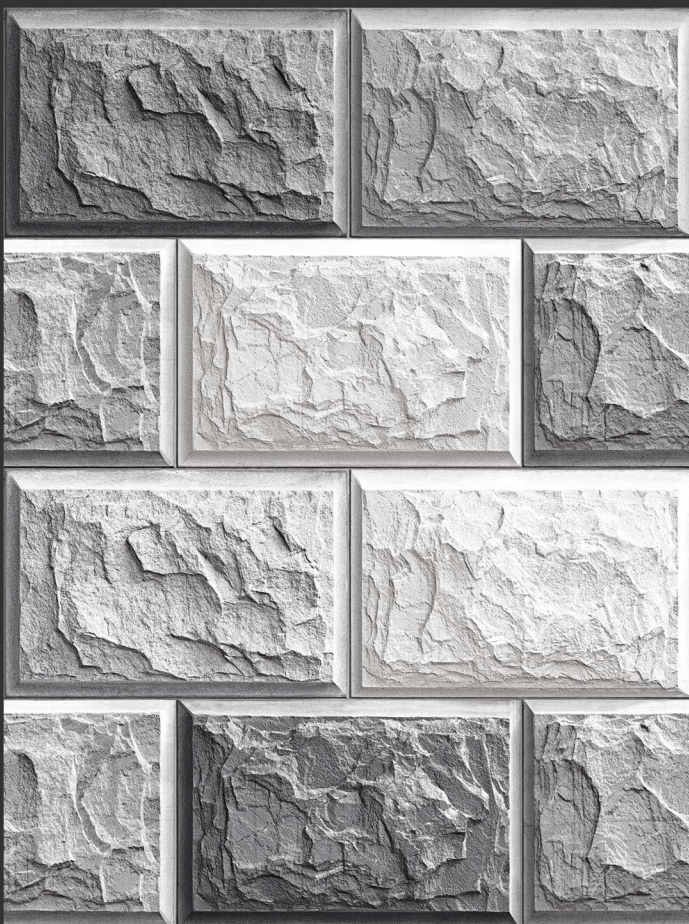

BOXING
01

HIGH-DEEP
PUNCH

HIGH TECH
BODY

NATURAL
LOOK

HIGH TECH
BODY

luxury like heaven[™]
WiNGRESS
— TILES • BATHWARE —

300 X 450 MM

RUSTIC - SUGAR - VARNISH