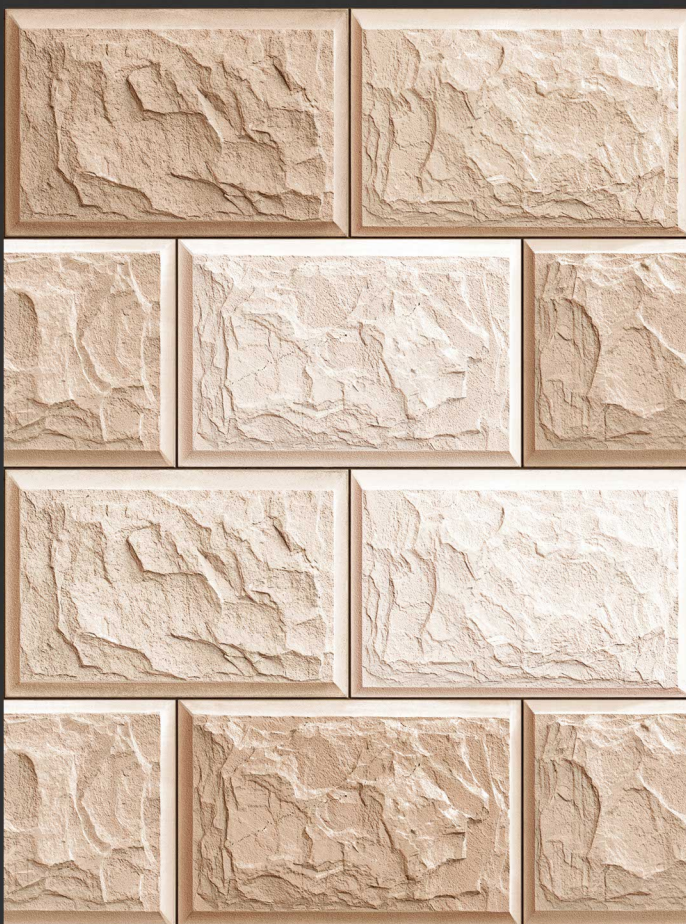

- Jeff Bezos

Boxing

HIGH DEPTH ELEVATION

Natural Stone Tiles

3D Punch

luxury like heaven[™]
WiNGRESS
— TILES • BATHWARE —

300 X 450 MM

RUSTIC - SUGAR - VARNISH