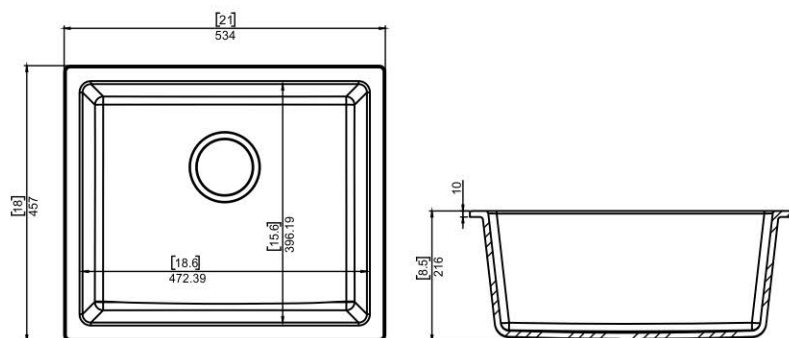

## SPECIFICATION

**OVER ALL SIZE**  
(Length x Width x Depth)

18X16X8 inch  
457X406X203 mm  
45.7X40.6X20.3 cm

**OVER ALL WEIGHT**  
(With All Accessories & Box)

9.8 kg (approx)  
21.60 lbs (approx)

## DIMENSIONS

## SPECIFICATION

**OVER ALL SIZE**  
(Length x Width x Depth)

21X18X8.5 inch  
534X457X216 mm  
53.4X45.7X21.6 cm

**OVER ALL WEIGHT**  
(With All Accessories & Box)

12.2 kg (approx)  
26.90 lbs (approx)