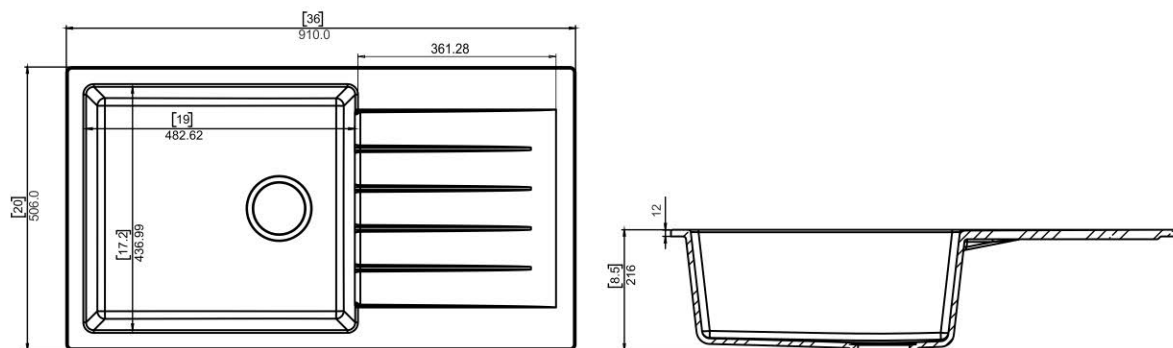

## DIMENSIONS

## SPECIFICATION

**OVER ALL SIZE**  
(Length x Width x Depth)

36X20X8.5 inch  
910X506X216 mm  
91.0X50.6X21.6 cm

**OVER ALL WEIGHT**  
(With All Accessories & Box)

21.3 kg (approx)  
46.90 lbs (approx)