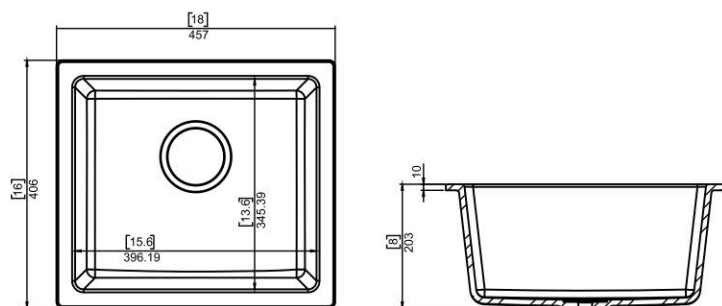

## SPECIFICATION

**OVER ALL SIZE**  
(Length x Width x Depth)

18X16X8 inch  
457X406X203 mm  
45.7X40.6X20.3 cm

**OVER ALL WEIGHT**  
(With All Accessories & Box)

9.8 kg (approx)  
21.60 lbs (approx)

## DIMENSIONS

## SPECIFICATION

**OVER ALL SIZE**  
(Length x Width x Depth)

21X18X8.5 inch  
534X457X216 mm  
53.4X45.7X21.6 cm

**OVER ALL WEIGHT**  
(With All Accessories & Box)

12.2 kg (approx)  
26.90 lbs (approx)