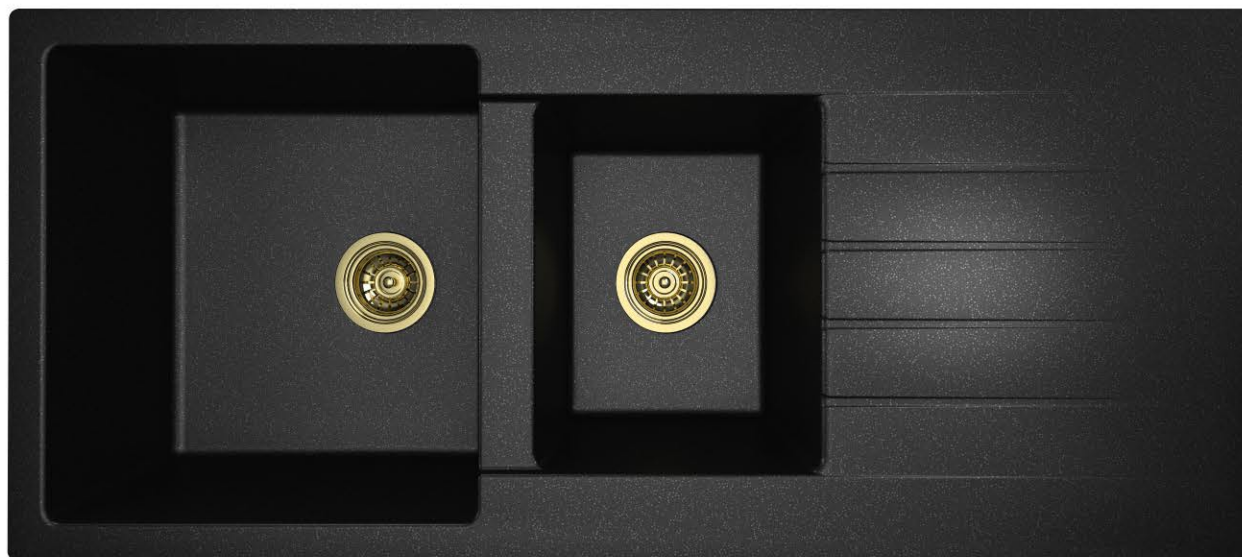

TX-1006

(DOUBLE BOWL WITH DRAINER)

SPECIFICATION

OVER ALL SIZE
(Length x Width x Depth)

45X20X8.5 inch
1140X506X216 mm
114.0X50.6X21.6 cm

OVER ALL WEIGHT
(With All Accessories & Box)

26.8 kg (approx)
59.08 lbs (approx)