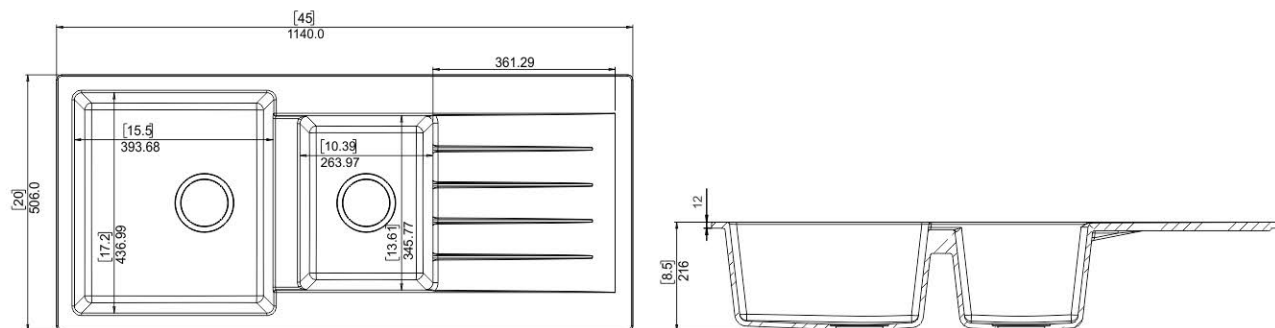

## DIMENSIONS

## SPECIFICATION

**OVER ALL SIZE**  
(Length x Width x Depth)

45X20X8.5 inch  
1140X506X216 mm  
114.0X50.6X21.6 cm

**OVER ALL WEIGHT**  
(With All Accessories & Box)

26.8 kg (approx)  
59.08 lbs (approx)