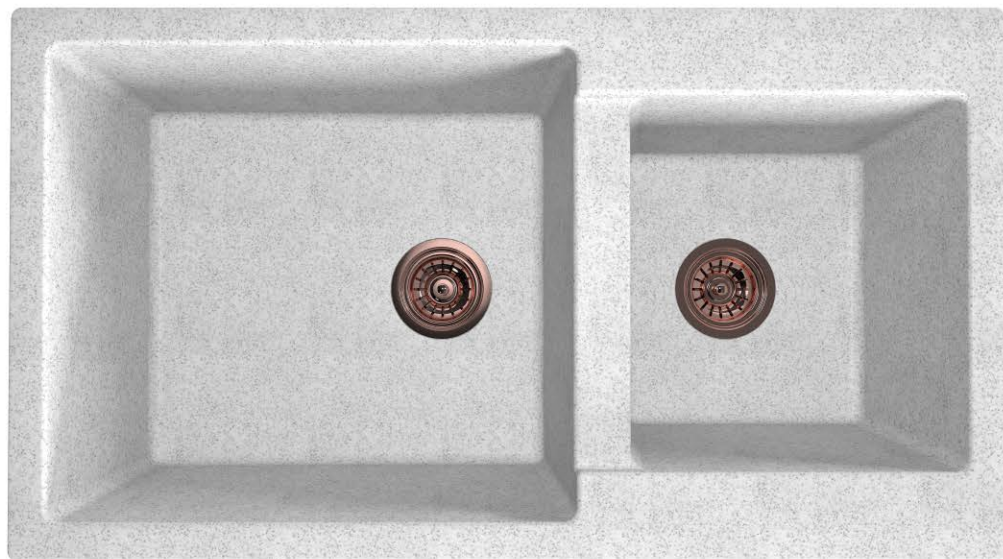

TX-1005

(DOUBLE BOWL)

SPECIFICATION

OVER ALL SIZE
(Length x Width x Depth)

36X20X8.5 inch
910X506X216 mm
91.0X50.6X21.6 cm

OVER ALL WEIGHT
(With All Accessories & Box)

22.2 kg (approx)
48.96 lbs (approx)