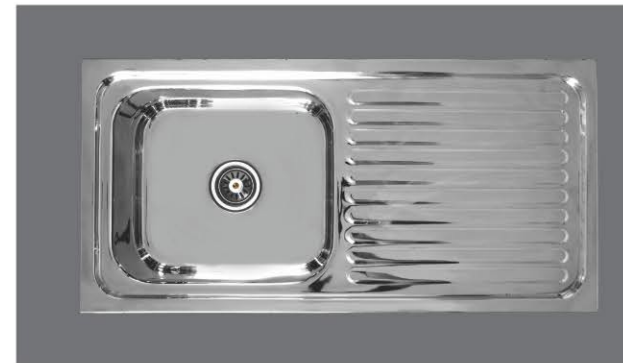

CODE	OVERALL SIZE	BOWL SIZE	TYPE
TX-101	18"x16"x8"	16"x14"	Single Bowl
	450x400x200mm	400x350mm	
TX-102	20"x17"x8"	18"x15"	Single Bowl
	500x425x200mm	450x375mm	
TX-103	21"x18"x8"	19"x16"	Single Bowl
	525x450x200mm	475x400mm	
TX-104	22"x18"x8"	20"x16"	Single Bowl
	550x450x200mm	500x400mm	
TX-105	24"x18"x9"	22"x16"	Single Bowl
	600x450x225mm	550x400mm	
TX-106	37"x18"x8"	14"x16"	Single Bowl With Drainer
	925x450x200mm	350x400mm	
TX-107	45"x20"x8"	18"x15"	Single Bowl With Drainer
	1125x500x200mm	450x375mm	
TX-108	37"x18"x8"	16"x14"-(2)	Double Bowl
	925x450x200mm	400x350mm -(2)	
TX-109	45"x20"x8"	18"x15" -(2)	Double Bowl
	1125x500x200mm	450x375mm -(2)	