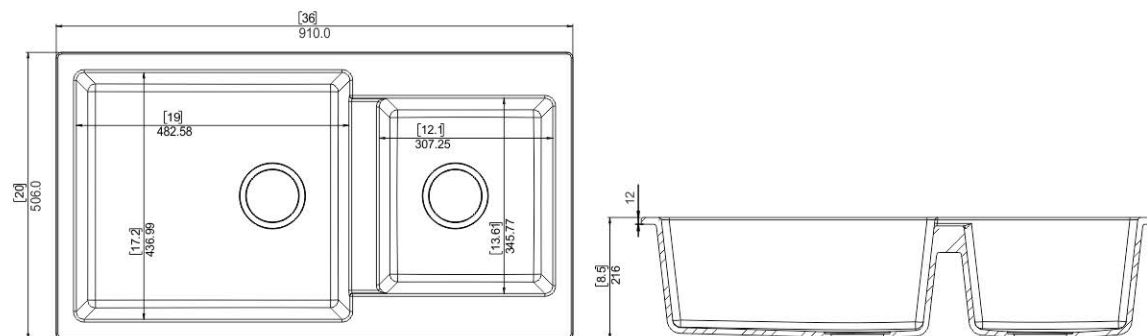

## DIMENSIONS

## SPECIFICATION

**OVER ALL SIZE**  
(Length x Width x Depth)

36X20X8.5 inch  
910X506X216 mm  
91.0X50.6X21.6 cm

**OVER ALL WEIGHT**  
(With All Accessories & Box)

22.2 kg (approx)  
48.96 lbs (approx)