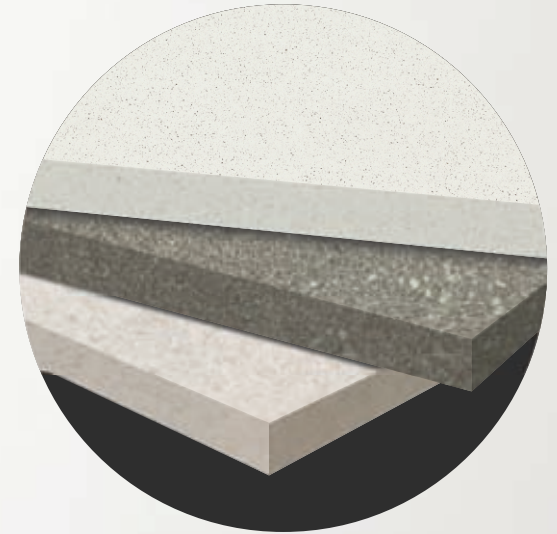

# SURFACES INSPIRED BY NATURE

Introducing quartz surfaces that are inspired by the beauty of nature, notable for its exotic and natural aesthetics

---

1600x3200mm  
63x126 Inches

**Quartz Stone**  
COLLECTION

# A SURFACE FOR MODERN INTERIORS.

Once installed, the quartz stone enhances the ambience, perfectly elevating the beauty of contemporary interiors, thanks to the variety of the veins and patterns. which forms a texture that is natural yet simple.